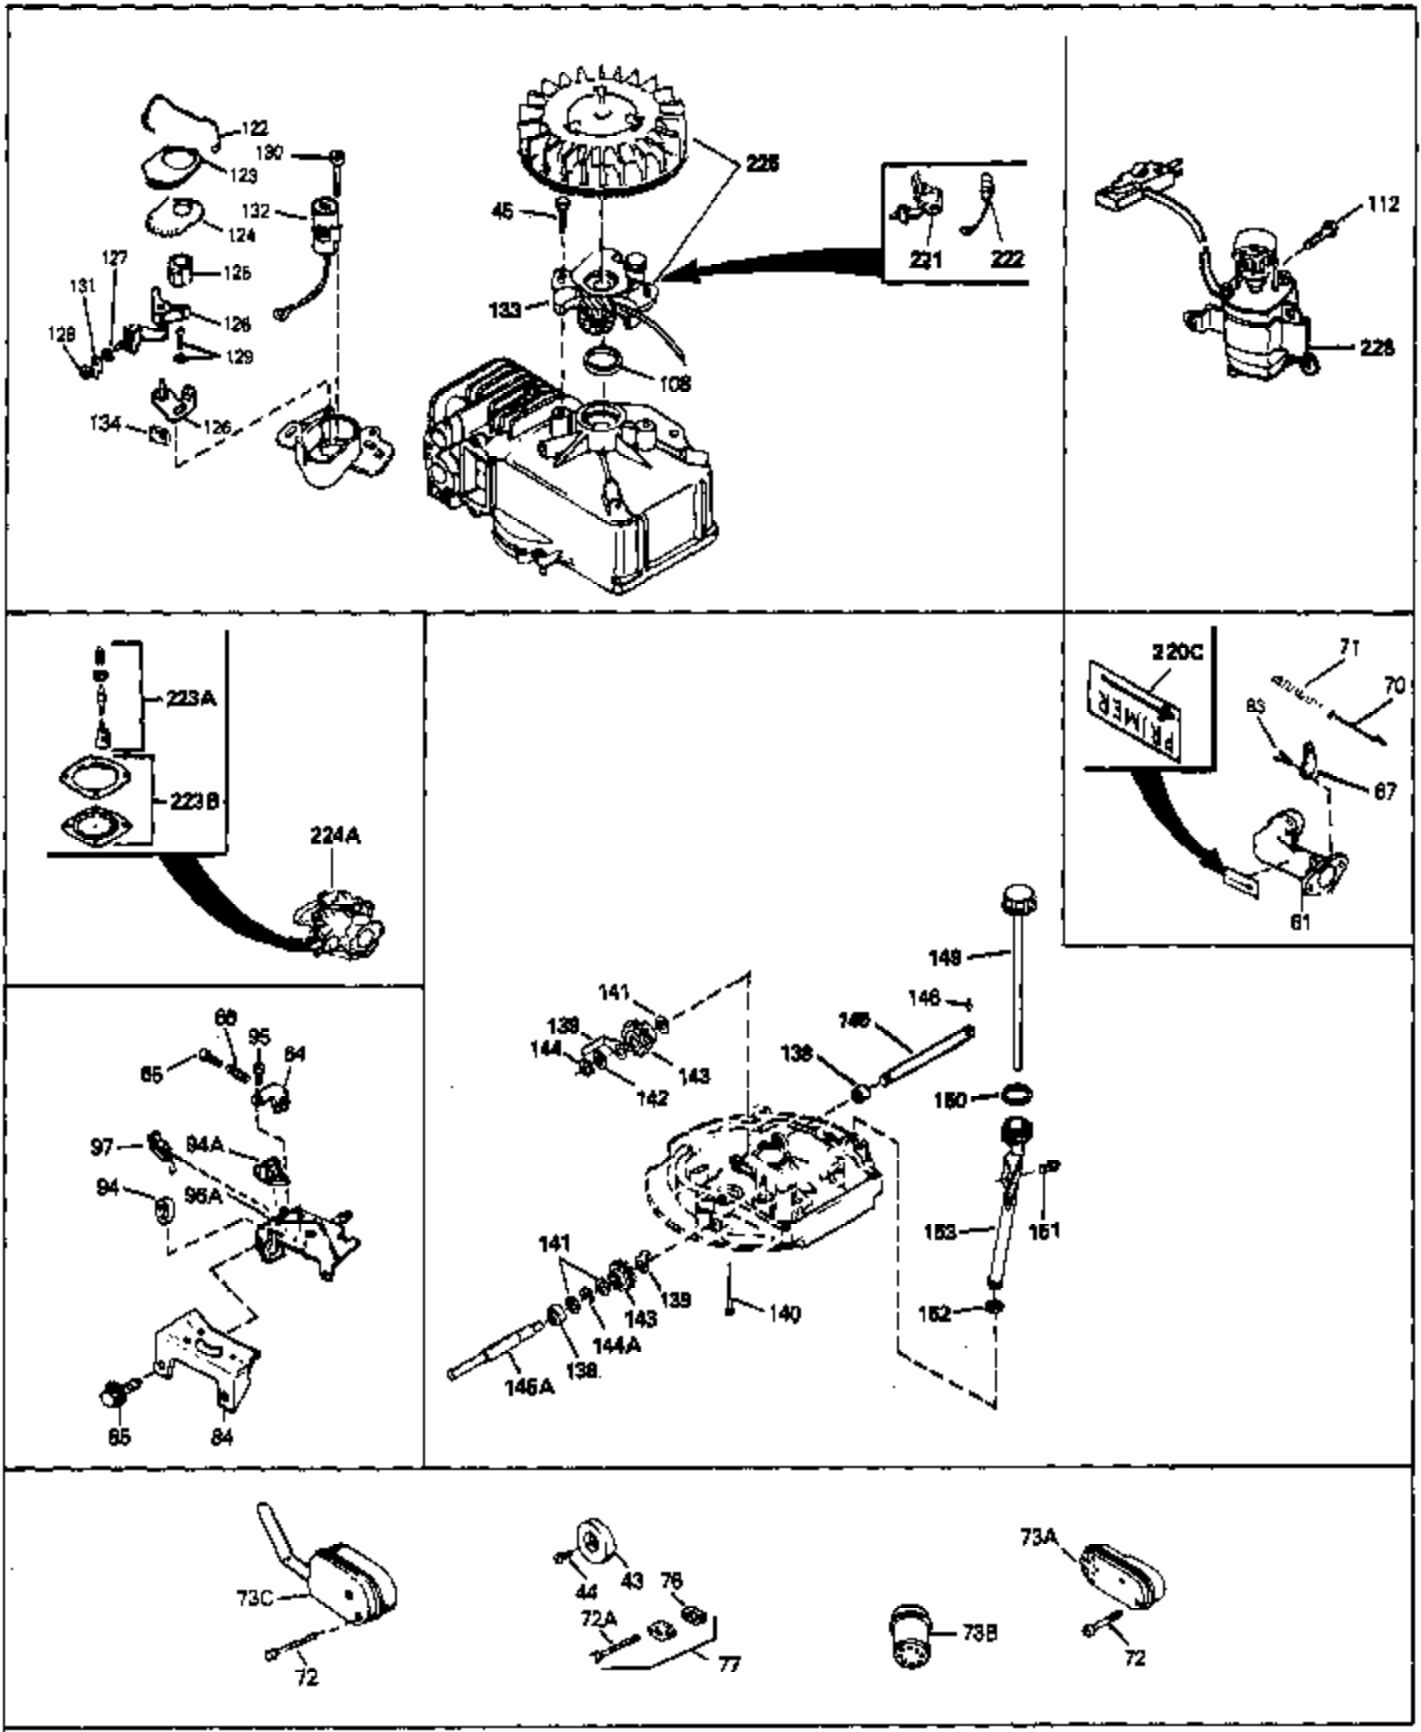

Ref #	Part Number	Qty	Description
45	650489	0	Screw
61	31384A	0	Pipe, Intake
70	34337	0	Link, Governor spring
71	31361	0	Spring, Governor
72	650774	0	Screw, Hex hd., 1/4-20 x 2-3/8
72	650795	0	Screw, Hex hd. cap, Sems, 1/4-20 x 2-5/16
72	650869	0	Screw, Hex hd., 1/4-20 x 2-3/4
72	792005	0	Screw, Hex hd., 1/4-20 x 2-1/2
72A	30063	0	Screw
76	26754A	0	Gasket, Exhaust
77	730162	0	Kit, Muffler Adapter
83	6201	0	Screw
94	32410	0	Knob, Speed control
95	30200	0	Screw
97	610973	0	Terminal Assy.
108	33876	0	Gasket, Stator
122	30551	0	Spring, Breaker box dust cover
123	610947	0	Cover, Breaker box dust
124	610955	0	Gasket, Dust cover
125	30992	0	Cam, Breaker
126	30547A	0	Contact Assy., Breaker
127	610385	0	Washer, Terminal
128	610408	0	Nut, Terminal
129	29181	0	Screw & Washer Assy., Breaker
130	610593	0	Screw, Condenser fastening
131	33356	0	Terminal, Ground
132	30548B	0	Condenser
133	611006	0	Stator Plate Assy.
134	30549	0	Felt, Cam wiper
149	34267	0	Dipstick, Oil (Twist Lock)
150	33590	0	"O" Ring
151	650562	0	Screw
152	34265	0	Gasket, Oil fill tube
152	34282	0	"O" Ring (.612 I.D. x .812 O.D. x .103
153	34264	0	Tube Assy., Oil fill (Plastic)
220C	34144	0	Decal, "Primer" (Bilingual)