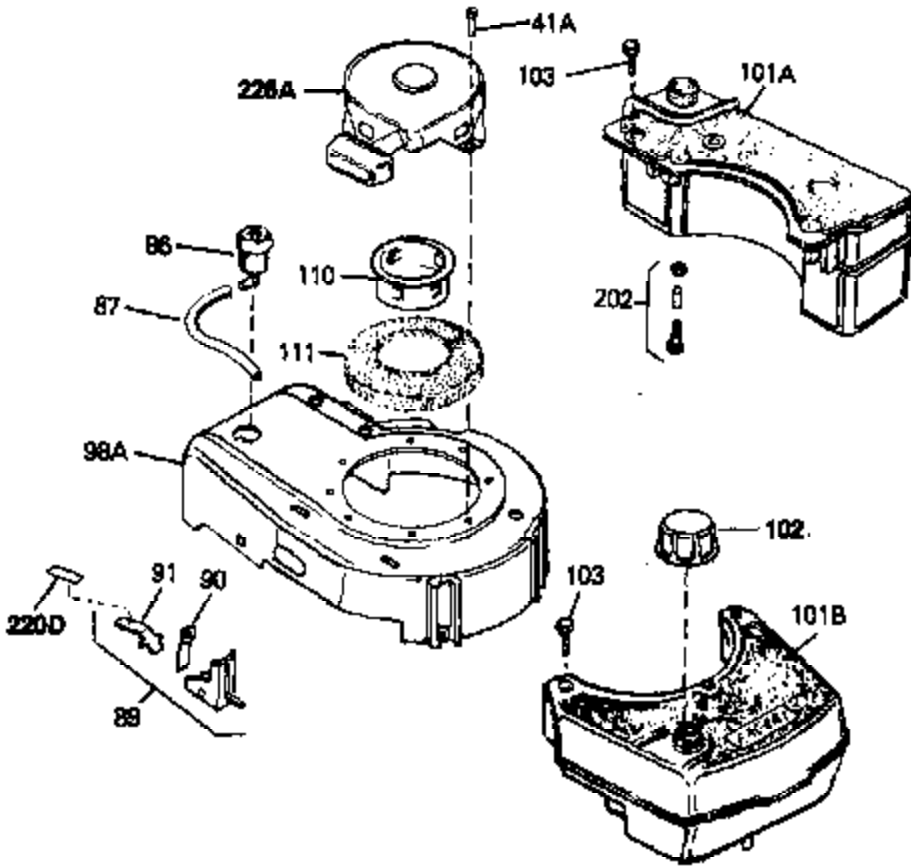

Ref #	Part Number	Qty	Description
69A	650777	0	Screw, Slotted fil. hd. mach., 6-32 x 7/16
70	34337	0	Link, Governor spring
70A	34336	0	Link, Governor-to-throttle
71	31361	0	Spring, Governor
72	650774	0	Screw, Hex hd., 1/4-20 x 2-3/8
72	650795	0	Screw, Hex hd. cap, Sems, 1/4-20 x 2-5/16
72	650869	0	Screw, Hex hd., 1/4-20 x 2-3/4
72	792005	0	Screw, Hex hd., 1/4-20 x 2-1/2
73	27181B	0	Muffler
80	34432	0	Wire, Ground (Two female & one double male
81	26756	0	Gasket, Carburetor
82	29752	0	Nut
83	6201	0	Screw
95	30200	0	Screw
96	33205A	0	Control Assy., Speed
97	610973	0	Terminal Assy.
99	650831	0	Screw, Hex washer hd. Powerlok thread,
100	30200	0	Screw
101	32170A	0	Tank Assy., Fuel (White Poly) (1 qt.)
102	33032	0	Cap, Fuel filler (Red Plastic) (Spurt
104	26460	0	Clamp, Fuel line
105	29774	0	Line, Fuel (Braided 8.25")
105	30705	0	Line, Fuel (Braided 16")
105	30962	0	Line, Fuel (Braided 32")
105	34357	0	Line, Fuel (Epichlorohydrin 6-3/4")
106	650815	0	Washer, Belleville
107	650816	0	Nut, Flywheel
121	34431	0	Lamination & Coil Assy.
121	730207	0	Magneto-to-Solid State Conversion Kit
136	650814	0	Screw, Hex hd. Sems, 10-24 x 1
137	611046A	0	Flywheel
154	34340	0	Element, Air cleaner (Poly)
155	34341A	0	Cover, Air cleaner (Black)
156	34339	0	Body, Air cleaner
157	650806	0	Screw, Hex washer hd. shoulder, 10-32 x 5/8
162	34338	0	Gasket, Air cleaner
220	34346	0	Decal, Instruction
220	550223	0	Decal, Name
220E	35344	0	Decal, Control
223	631021	0	Inlet Needle, Seat & Clip Assy.
224	632046A	0	Carburetor
230	33238D	0	Gasket Set