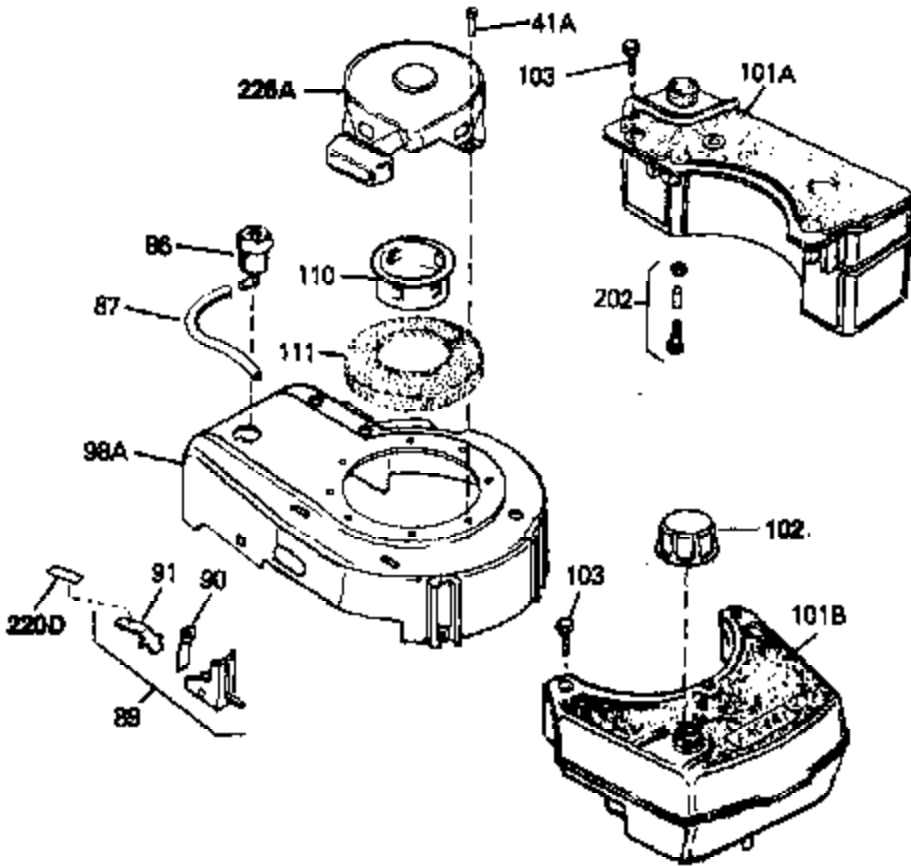

Ref #	Part Number	Qty	Description
41A	0	0	Rivet, Pop (3/16" Dia.)
41A	650735	0	Screw
89	34657	0	Footproof Spark Plug Stop Lever
90	34438	0	Spring, Stop switch
91	34439	0	Clip, Stop switch
98A	34793	0	Housing, Blower (5.56 dia. starter mtg. bolt
102	33032	0	Cap, Fuel filler (Red Plastic) (Spurt
110	34449	0	Hub, Starter
111	590417	0	Screen, Starter cup
157	650806	0	Screw, Hex washer hd. shoulder, 10-32 x 5/8
202	730194	0	Rope Guide Kit
220D	34407	0	Decal, Stop control (Bilingual)
226A	590420	0	Starter, Rewind

Ref #	Part Number	Qty	Description
45	650489	0	Screw
61	31384A	0	Pipe, Intake
67	33086	0	Lever, Speed adj.
70	32653	0	Link, Governor spring
71	31361	0	Spring, Governor
72A	30063	0	Screw
72	650774	0	Screw, Hex hd., 1/4-20 x 2-3/8
72	650795	0	Screw, Hex hd. cap, Sems, 1/4-20 x 2-5/16
72	650869	0	Screw, Hex hd., 1/4-20 x 2-3/4
72	792005	0	Screw, Hex hd., 1/4-20 x 2-1/2
76	26754A	0	Gasket, Exhaust
77	730162	0	Kit, Muffler Adapter
83	6201	0	Screw
97	610973	0	Terminal Assy.
108	33876	0	Gasket, Stator
122	30551	0	Spring, Breaker box dust cover
123	610947	0	Cover, Breaker box dust
124	610955	0	Gasket, Dust cover
125	30992	0	Cam, Breaker
126	30547A	0	Contact Assy., Breaker
127	610385	0	Washer, Terminal
128	610408	0	Nut, Terminal
129	29181	0	Screw & Washer Assy., Breaker
130	610593	0	Screw, Condenser fastening
131	33356	0	Terminal, Ground
132	30548B	0	Condenser
133	611006	0	Stator Plate Assy.
134	30549	0	Felt, Cam wiper
152	34282	0	"O" Ring (.612 I.D. x .812 O.D. x .103