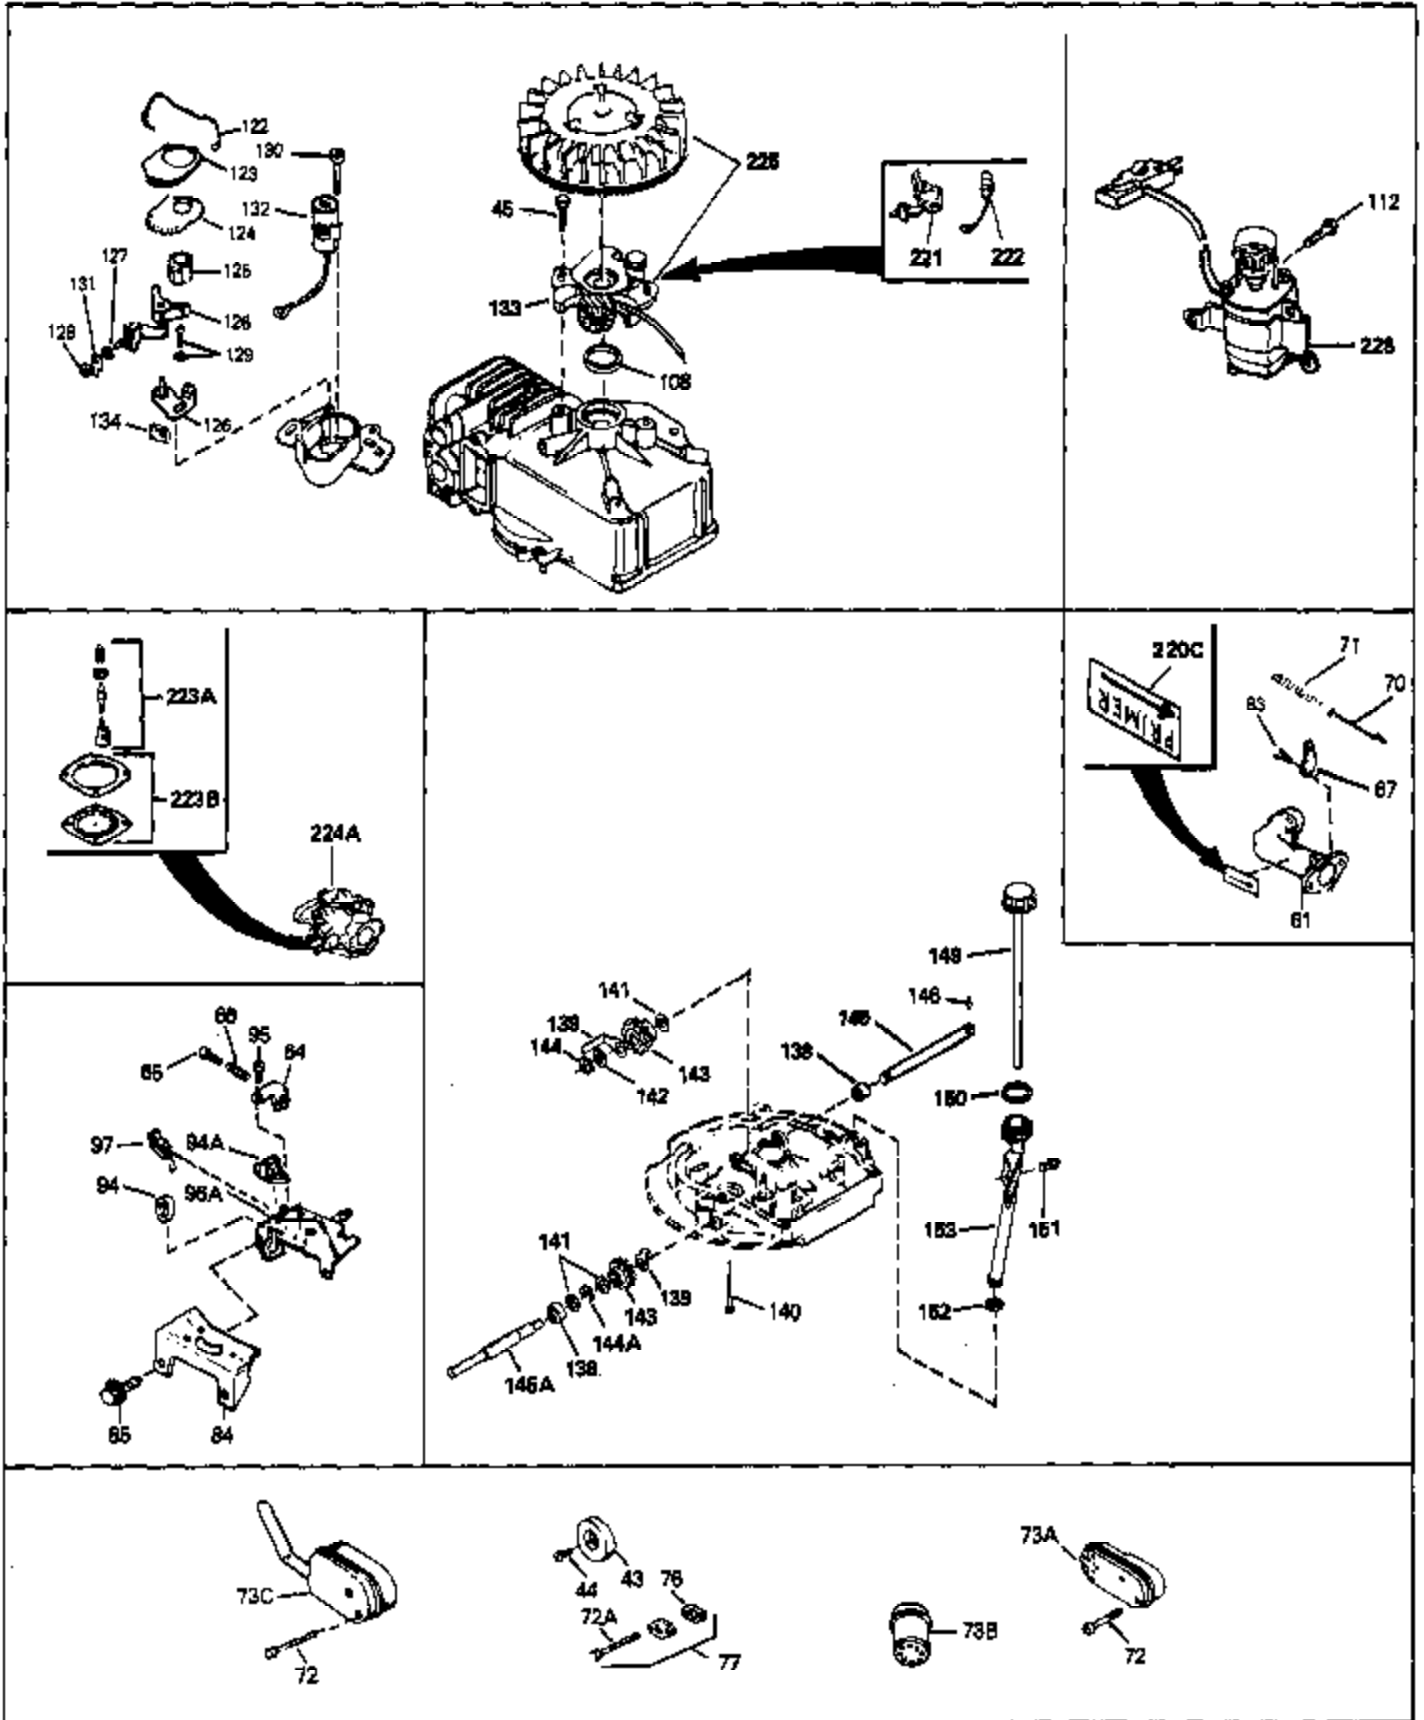

Ref #	Part Number	Qty	Description
41A	0	0	Rivet, Pop (3/16" Dia.)
41A	650735	0	Screw
89	34657	0	Footproof Spark Plug Stop Lever
90	34438	0	Spring, Stop switch
91	34439	0	Clip, Stop switch
98A	34793	0	Housing, Blower (5.56 dia. starter mtg. bolt
102	33032	0	Cap, Fuel filler (Red Plastic) (Spurt
110	34449	0	Hub, Starter
111	590417	0	Screen, Starter cup
157	650806	0	Screw, Hex washer hd. shoulder, 10-32 x 5/8
202	730194	0	Rope Guide Kit
220D	34407	0	Decal, Stop control (Bilingual)
226A	590420	0	Starter, Rewind

Ref #	Part Number	Qty	Description
45	650489	0	Screw
61	31384A	0	Pipe, Intake
67	33086	0	Lever, Speed adj.
70	32653	0	Link, Governor spring
71	31361	0	Spring, Governor
72A	30063	0	Screw
72	650774	0	Screw, Hex hd., 1/4-20 x 2-3/8
72	650795	0	Screw, Hex hd. cap, Sems, 1/4-20 x 2-5/16
72	650869	0	Screw, Hex hd., 1/4-20 x 2-3/4
72	792005	0	Screw, Hex hd., 1/4-20 x 2-1/2
76	26754A	0	Gasket, Exhaust
77	730162	0	Kit, Muffler Adapter
83	6201	0	Screw
97	610973	0	Terminal Assy.
108	33876	0	Gasket, Stator
122	30551	0	Spring, Breaker box dust cover
123	610947	0	Cover, Breaker box dust
124	610955	0	Gasket, Dust cover
125	30992	0	Cam, Breaker
126	30547A	0	Contact Assy., Breaker
127	610385	0	Washer, Terminal
128	610408	0	Nut, Terminal
129	29181	0	Screw & Washer Assy., Breaker
130	610593	0	Screw, Condenser fastening
131	33356	0	Terminal, Ground
132	30548B	0	Condenser
133	611006	0	Stator Plate Assy.
134	30549	0	Felt, Cam wiper
152	34282	0	"O" Ring (.612 I.D. x .812 O.D. x .103