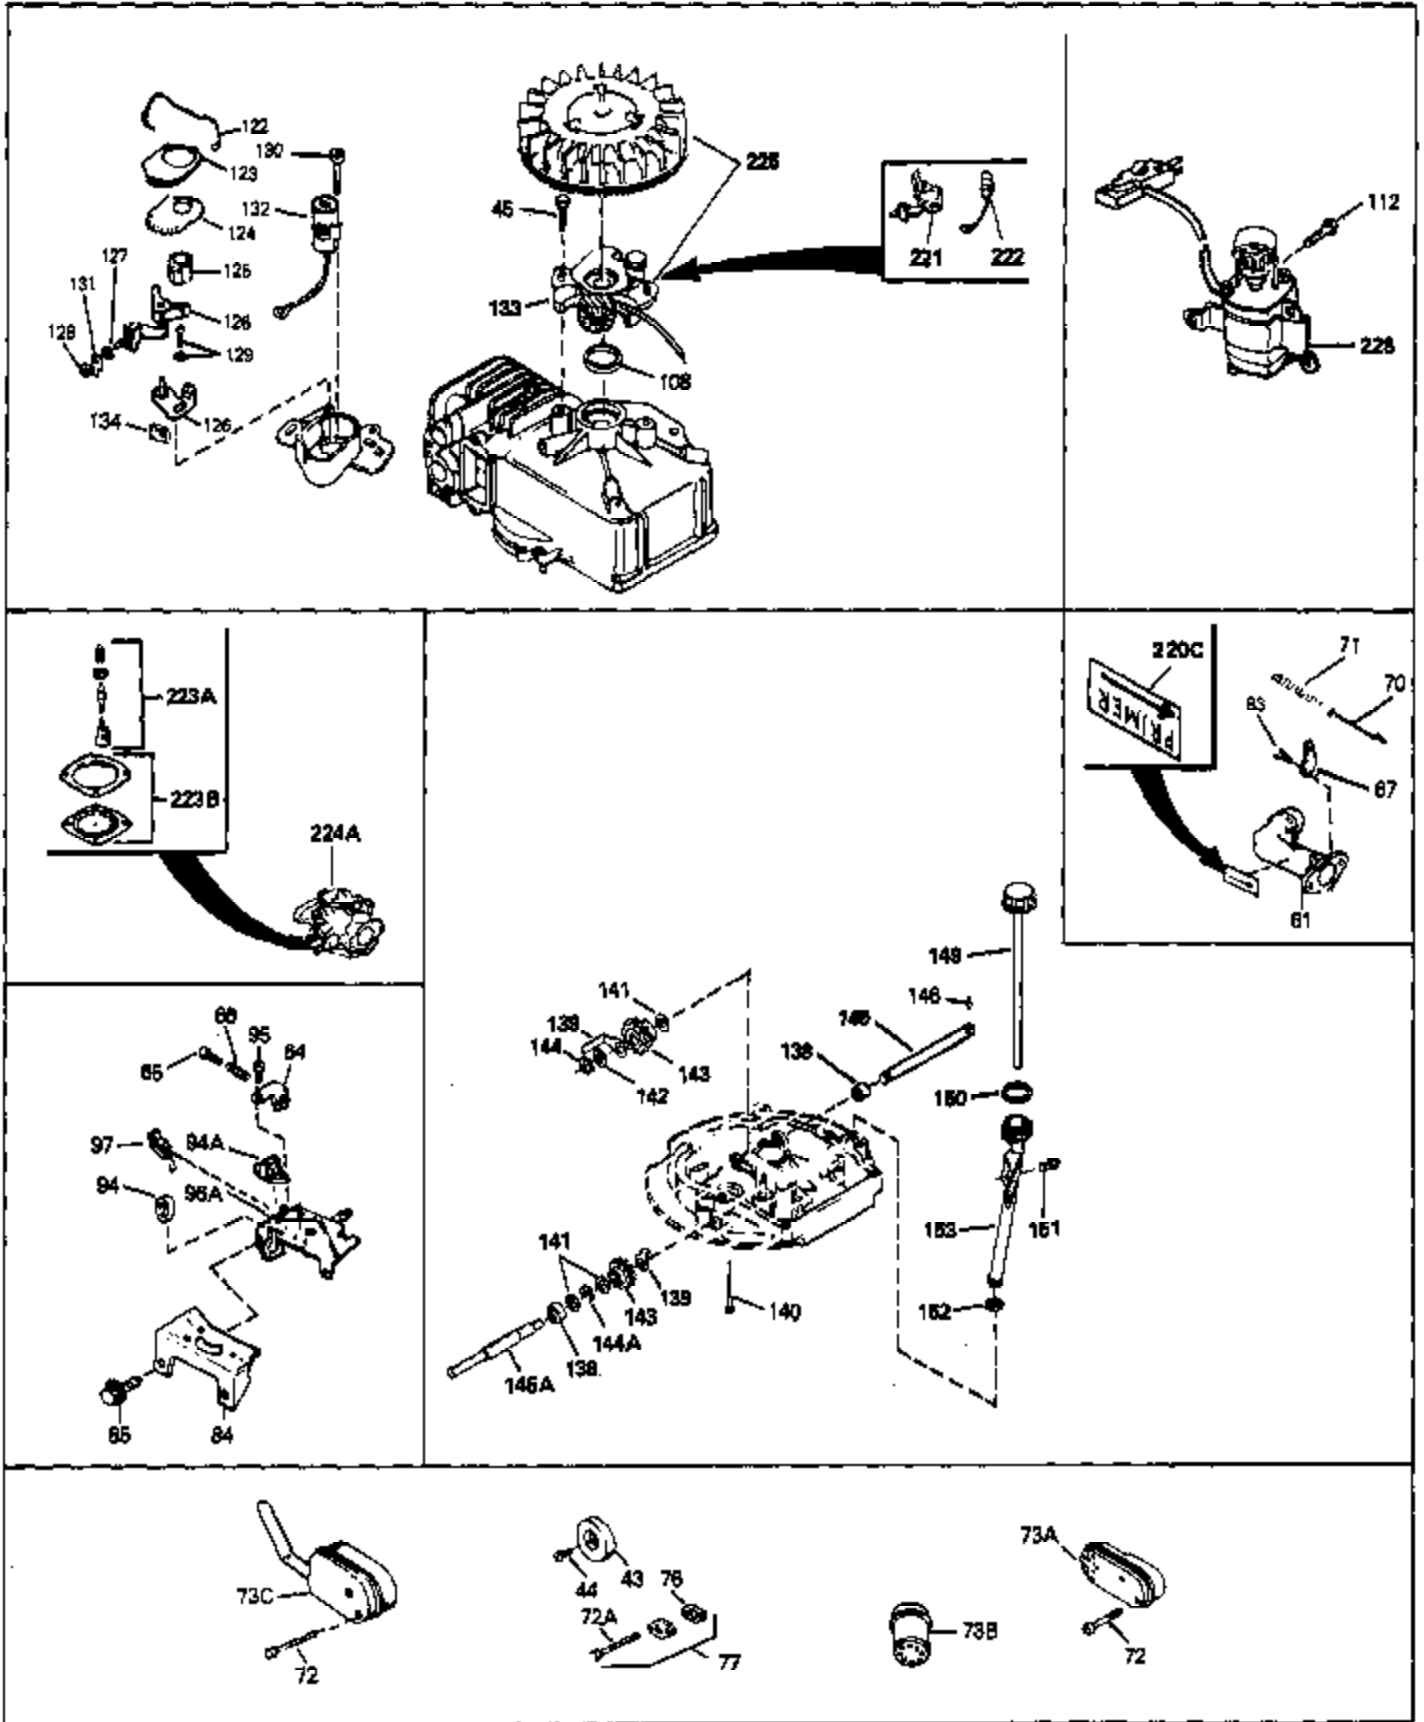

Ref #	Part Number	Qty	Description
70A	34336	0	Link, Governor-to-throttle
70	34337	0	Link, Governor spring
71	31361	0	Spring, Governor
72	650774	0	Screw, Hex hd., 1/4-20 x 2-3/8
72	650795	0	Screw, Hex hd. cap, Sems, 1/4-20 x 2-5/16
72	650869	0	Screw, Hex hd., 1/4-20 x 2-3/4
72	792005	0	Screw, Hex hd., 1/4-20 x 2-1/2
73	27181B	0	Muffler
80	34432	0	Wire, Ground (Two female & one double male
81	26756	0	Gasket, Carburetor
82	29752	0	Nut
83	6201	0	Screw
96	33131A	0	Control Assy., Speed
97	610973	0	Terminal Assy.
99	650831	0	Screw, Hex washer hd. Powerlok thread,
100	30200	0	Screw
101	32170A	0	Tank Assy., Fuel (White Poly) (1 qt.)
102	33032	0	Cap, Fuel filler (Red Plastic) (Spurt
104	26460	0	Clamp, Fuel line
105	29774	0	Line, Fuel (Braided 8.25")
105	30705	0	Line, Fuel (Braided 16")
105	30962	0	Line, Fuel (Braided 32")
105	34357	0	Line, Fuel (Epichlorohydrin 6-3/4")
106	650815	0	Washer, Belleville
107	650816	0	Nut, Flywheel
121	34431	0	Lamination & Coil Assy.
121	730207	0	Magneto-to-Solid State Conversion Kit
136	650814	0	Screw, Hex hd. Sems, 10-24 x 1
137	611046A	0	Flywheel
147	27625	0	Plug, Oil filler
148	29673	0	Gasket, Filler plug
154	34340	0	Element, Air cleaner (Poly)
155	34341A	0	Cover, Air cleaner (Black)
156	34339	0	Body, Air cleaner
157	650806	0	Screw, Hex washer hd. shoulder, 10-32 x 5/8
162	34338	0	Gasket, Air cleaner
220	34346	0	Decal, Instruction
220	550223	0	Decal, Name
223	631021	0	Inlet Needle, Seat & Clip Assy.
224	632046A	0	Carburetor
230	33238D	0	Gasket Set

Ref #	Part Number	Qty	Description
41A	0	0	Rivet, Pop (3/16" Dia.)
41A	650735	0	Screw
98A	34793	0	Housing, Blower (5.56 dia. starter mtg. bolt
102	33032	0	Cap, Fuel filler (Red Plastic) (Spurt
110	34449	0	Hub, Starter
111	590417	0	Screen, Starter cup
157	650806	0	Screw, Hex washer hd. shoulder, 10-32 x 5/8
202	730194	0	Rope Guide Kit
226A	590420	0	Starter, Rewind