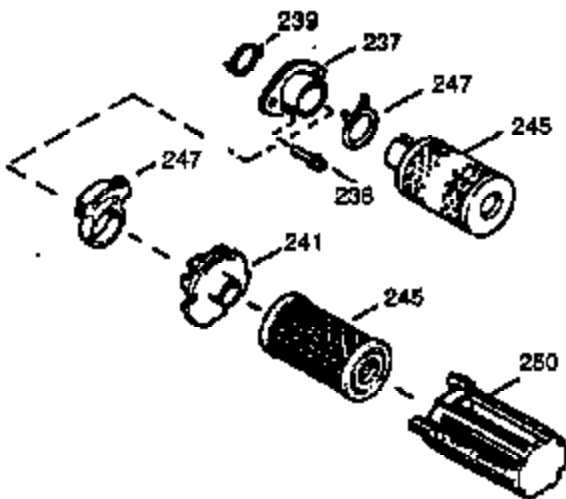

ILLUSTRATION SHOWS TYPICAL PARTS ONLY. ORDER BY PART NUMBER. PARTS NOT LISTED ARE SUPPLIED BY OEM.

VIEW 2 OF 2

Ref #	Part Number	Qty	Description
		1	Hang Tag (Brazilian)
92	650815	1	Belleville Washer
93	650390	1	Flywheel Nut
189	650773	1	Screw, 1/4-20 X 1/2"
191	570671	1	SE Break Bracket
230	34338	1	Air Cleaner Gasket
238	650806	2	Screw, 10-32 x 5/8"
240	450234	1	Air Cleaner Body
245B	450235	1	Air Cleaner Filter
245	450236	1	Air Cleaner Filter
248	33008	1	Air Cleaner Tube
250	33007	1	Air Cleaner Cover
261A	650853	1	Screw, T-30, 1/4-20 X 1/2"
261B	650854	1	Washer
285	590551A	1	Starter Cup
326	450237	1	Plug
350	570682A	1	Primer Ass'y. (Black)
351	570656	1	Primer Line Ass'y
370C	36260	1	Primer Decal
370I	550213	1	Warning Decal
370K	36695	1	Starter Decal (Replaces 64-1771-76)