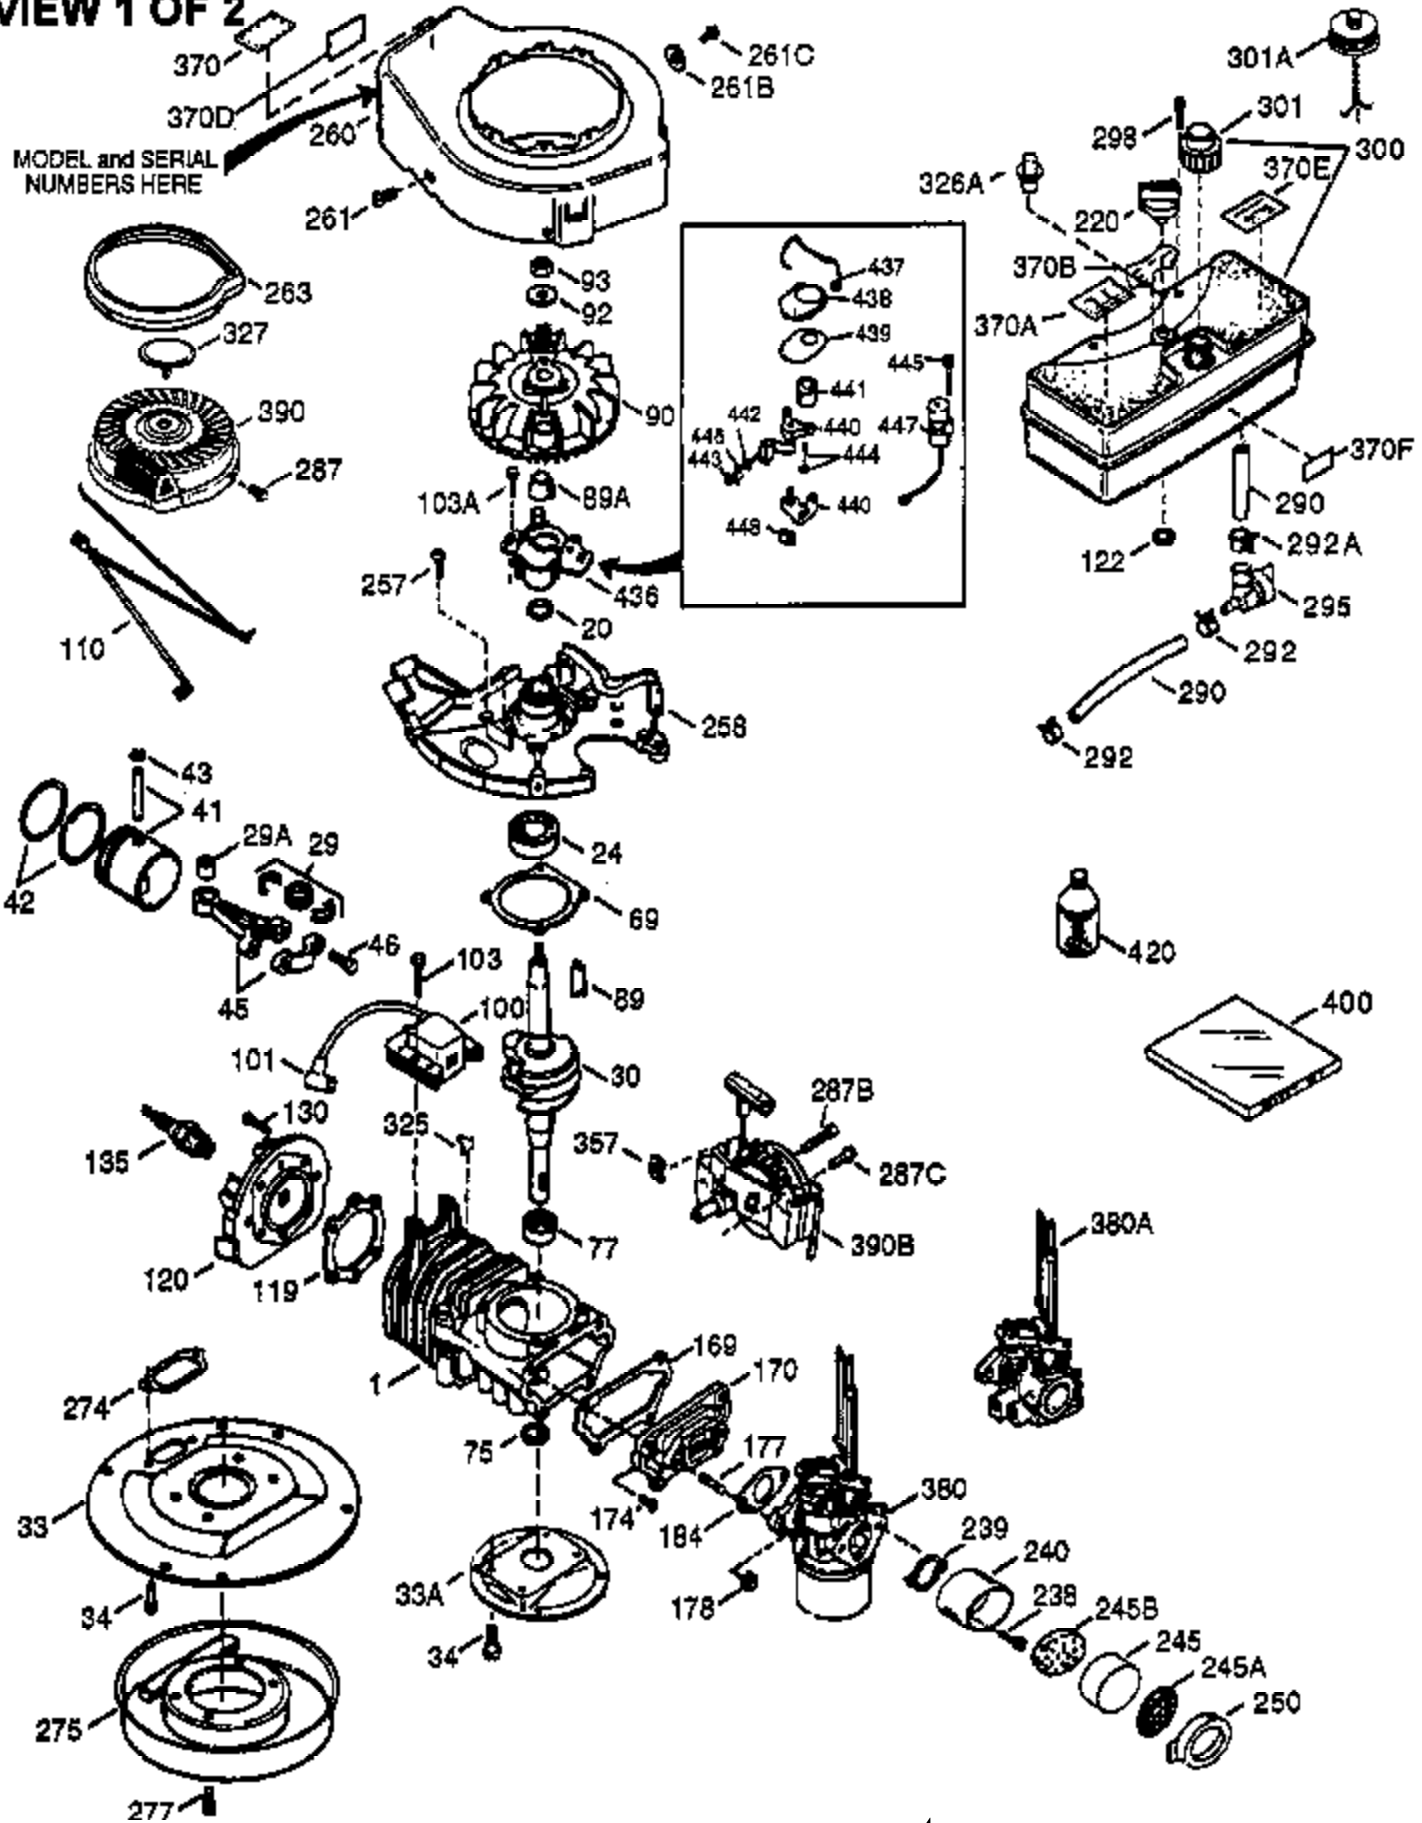

## Engine Parts List #1

Ref #	Part Number	Qty	Description
		1	Hang Tag (Brazilian)
1	0	1	Cylinder (Order S/B if replacement is needed)
20	510319	1	Oil Seal
24	530110	1	Ball Bearing
29A	530104A	1	Cartridge Bearing
29	530150	1	Needle Bearing & Liner Set (37 Needle s)
30	290646	1	Crankshaft
33	330177	1	Adapter Plate
33	330177	1	Engine Mounting Adaptor
34	650797	4	Screw, 5/16-18 x 1/2"
41	310283A	1	Piston & Pin Ass'y. (Incl. 43)
42	310289	2	Ring Set
43	310167	2	Piston Pin Retaining Ring
45	310235B	1	Connecting Rod Ass'y. (Incl. 29, 29A & 46)
46	650633	2	Connecting Rod Bolt
69	510292A	1	* Cylinder Cover Gasket
75	28427	1	Oil Seal
77	780097	1	Cartridge Bearing
89A	611032	1	Adapter Sleeve
90	611112	1	Flywheel
92	650815	1	Belleville Washer
93	650390	1	Flywheel Nut
100	34443B	1	Solid State Ignition
101	610118	1	Spark Plug Cover
103	651007	2	Screw, T-15, 10-24 x 15/16"
110	611061	1	Ground Wire
119	510274A	1	* Cylinder Head Gasket
120	250240B	1	Cylinder Head
122	570641	1	Retaining Ring
130	650477	6	Screw, T-30, 1/4-20 x 3/4"
135	33636	1	Resistor Spark Plug (RJ17LM)
169	510323A	1	* Cover Plate Gasket
170	470152A	1	Reed & Cover Plate (Incl. 178)
174	650579	4	Screw, T-25, 10-24 x 1/2"
177	651076	2	Screw, 1/4-28 X 1-1/8"
178	29752	2	Nut & Lock Washer, 1/4-28
184	510110A	1	* Carburetor Gasket
220	570640	1	Control Knob
238	650806	2	Screw, 10-32 x 5/8"
240	450234	1	Air Cleaner Body
245B	450235	1	Air Cleaner Filter
245	450236	1	Air Cleaner Filter
250	33007	1	Air Cleaner Cover
257	650911	4	Screw, T-30, 1/4-20 x 5/8"
257	650911	1	Screw, T-30, 1/4-20 X 5/8"
258	350427	1	Blower Housing Base (Incl. 20)
260	350458	1	Blower Housing
261	650831	3	Screw, 1/4-20 x 7/16"
261B	650854	1	Washer
261C	650773	1	Screw, 1/4-20 x 1/2"
274	510314A	1	Gasket
275	390300	1	Muffler
277	650911	2	Screw, T-30, 1/4-20 x 5/8"
287	650926	4	Screw, 8-32 x 21/64"
290	34357	1	Fuel Line
292	26460	2	Fuel Line Clamp
298	650803	2	Screw, 10-32 x 7/8"
300	410241	1	Fuel Tank (Incl. 301)