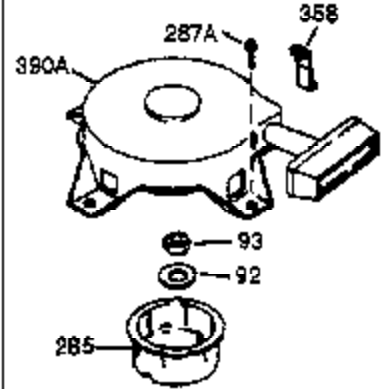

ILLUSTRATION SHOWS TYPICAL PARTS ONLY. ORDER BY PART NUMBER. PARTS NOT LISTED ARE SUPPLIED BY OEM.

VIEW 2 OF 2

Ref #	Part Number	Qty	Description
		1	Hang Tag (Brazilian)
92	650815	1	Belleville Washer
93	650390	1	Flywheel Nut
189	650773	1	Screw, 1/4-20 X 1/2"
191	570671	1	SE Break Bracket
230	34338	1	Air Cleaner Gasket
238	650806	2	Screw, 10-32 x 5/8"
240	450234	1	Air Cleaner Body
245B	450235	1	Air Cleaner Filter
245	450236	1	Air Cleaner Filter
248	33008	1	Air Cleaner Tube
250	33007	1	Air Cleaner Cover
261A	650853	1	Screw, T-30, 1/4-20 X 1/2"
261B	650854	1	Washer
285	590551A	1	Starter Cup
326	450237	1	Plug
350	570682A	1	Primer Ass'y. (Black)
351	570656	1	Primer Line Ass'y
370C	36260	1	Primer Decal
370I	550213	1	Warning Decal
370K	36695	1	Starter Decal (Replaces 64-1771-76)