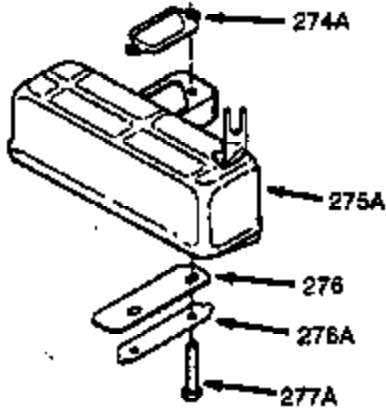

ILLUSTRATION SHOWS TYPICAL PARTS ONLY. ORDER BY PART NUMBER. PARTS NOT LISTED ARE SUPPLIED BY OEM.

VIEW 2 OF 2

Ref #	Part Number	Qty	Description
		1	Hang Tag (Brazilian)
92	650815	1	Belleville Washer
93	650390	1	Flywheel Nut
189	650773	1	Screw, 1/4-20 X 1/2"
191	570671	1	SE Break Bracket
230	34338	1	Air Cleaner Gasket
238	650806	2	Screw, 10-32 x 5/8"
240	450234	1	Air Cleaner Body
245B	450235	1	Air Cleaner Filter
245	450236	1	Air Cleaner Filter
248	33008	1	Air Cleaner Tube
250	33007	1	Air Cleaner Cover
261A	650853	1	Screw, T-30, 1/4-20 X 1/2"
261B	650854	1	Washer
285	590551A	1	Starter Cup
326	450237	1	Plug
350	570682A	1	Primer Ass'y. (Black)
351	570656	1	Primer Line Ass'y
370C	36260	1	Primer Decal
370I	550213	1	Warning Decal
370K	36695	1	Starter Decal (Replaces 64-1771-76)