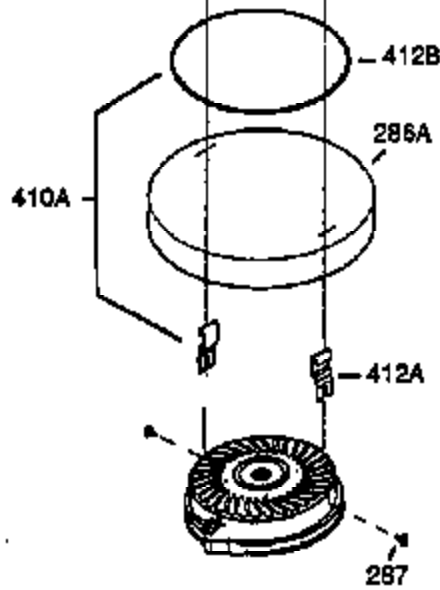

ILLUSTRATION SHOWS TYPICAL PARTS ONLY. ORDER BY PART NUMBER. PARTS NOT LISTED ARE SUPPLIED BY OEM.

VIEW 2 OF 2

Ref #	Part Number	Qty	Description
		1	Hang Tag (Brazilian)
92	650815	1	Belleville Washer
93	650390	1	Flywheel Nut
189	650773	1	Screw, 1/4-20 X 1/2"
191	570671	1	SE Break Bracket
230	34338	1	Air Cleaner Gasket
238	650806	2	Screw, 10-32 x 5/8"
240	450234	1	Air Cleaner Body
245B	450235	1	Air Cleaner Filter
245	450236	1	Air Cleaner Filter
248	33008	1	Air Cleaner Tube
250	33007	1	Air Cleaner Cover
261A	650853	1	Screw, T-30, 1/4-20 X 1/2"
261B	650854	1	Washer
285	590551A	1	Starter Cup
326	450237	1	Plug
350	570682A	1	Primer Ass'y. (Black)
351	570656	1	Primer Line Ass'y
370C	36260	1	Primer Decal
370I	550213	1	Warning Decal
370K	36695	1	Starter Decal (Replaces 64-1771-76)