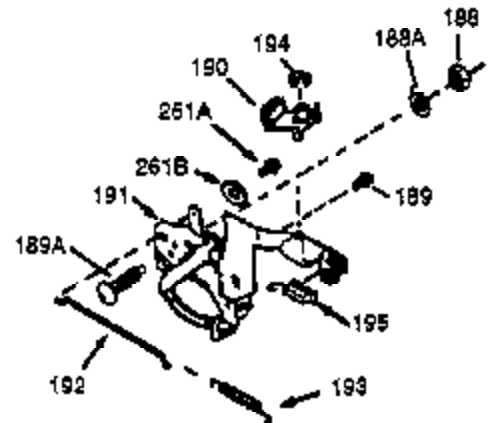

ILLUSTRATION SHOWS TYPICAL PARTS ONLY. ORDER BY PART NUMBER. PARTS NOT LISTED ARE SUPPLIED BY OEM.

VIEW 2 OF 2

Ref #	Part Number	Qty	Description
		1	Hang Tag (Brazilian)
92	650815	1	Belleville Washer
93	650390	1	Flywheel Nut
189	650773	1	Screw, 1/4-20 X 1/2"
191	570671	1	SE Break Bracket
230	34338	1	Air Cleaner Gasket
238	650806	2	Screw, 10-32 x 5/8"
240	450234	1	Air Cleaner Body
245B	450235	1	Air Cleaner Filter
245	450236	1	Air Cleaner Filter
248	33008	1	Air Cleaner Tube
250	33007	1	Air Cleaner Cover
261A	650853	1	Screw, T-30, 1/4-20 X 1/2"
261B	650854	1	Washer
285	590551A	1	Starter Cup
326	450237	1	Plug
350	570682A	1	Primer Ass'y. (Black)
351	570656	1	Primer Line Ass'y
370C	36260	1	Primer Decal
370I	550213	1	Warning Decal
370K	36695	1	Starter Decal (Replaces 64-1771-76)