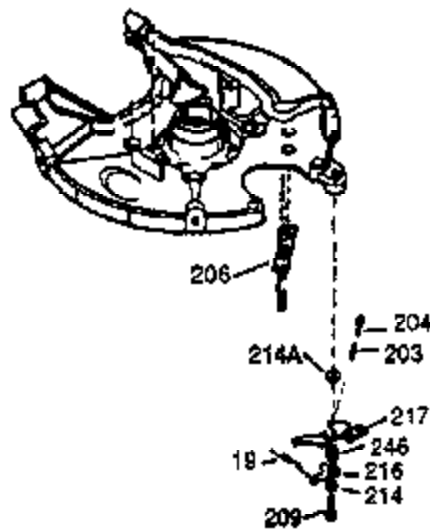

ILLUSTRATION SHOWS TYPICAL PARTS ONLY. ORDER BY PART NUMBER. PARTS NOT LISTED ARE SUPPLIED BY OEM.

VIEW 2 OF 2

Ref #	Part Number	Qty	Description
		1	Hang Tag (Brazilian)
92	650815	1	Belleville Washer
93	650390	1	Flywheel Nut
189	650773	1	Screw, 1/4-20 X 1/2"
191	570671	1	SE Break Bracket
230	34338	1	Air Cleaner Gasket
238	650806	2	Screw, 10-32 x 5/8"
240	450234	1	Air Cleaner Body
245B	450235	1	Air Cleaner Filter
245	450236	1	Air Cleaner Filter
248	33008	1	Air Cleaner Tube
250	33007	1	Air Cleaner Cover
261A	650853	1	Screw, T-30, 1/4-20 X 1/2"
261B	650854	1	Washer
285	590551A	1	Starter Cup
326	450237	1	Plug
350	570682A	1	Primer Ass'y. (Black)
351	570656	1	Primer Line Ass'y
370C	36260	1	Primer Decal
370I	550213	1	Warning Decal
370K	36695	1	Starter Decal (Replaces 64-1771-76)