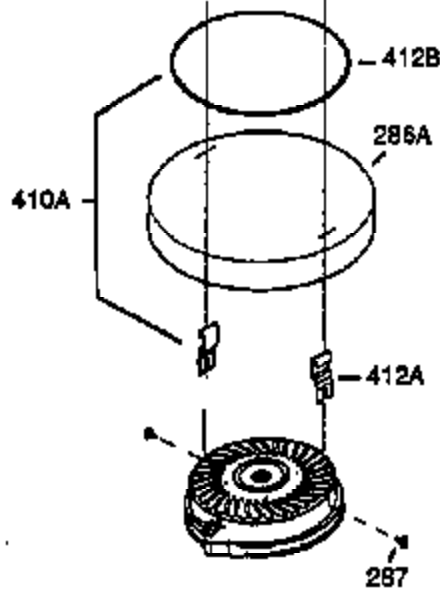

ILLUSTRATION SHOWS TYPICAL PARTS ONLY. ORDER BY PART NUMBER. PARTS NOT LISTED ARE SUPPLIED BY OEM.

VIEW 2 OF 2

Ref #	Part Number	Qty	Description
92	650815	1	Belleville Washer
93	650390	1	Flywheel Nut
189	650773	1	Screw, 1/4-20 x 1/2"
190	35831	1	Brake Lever
191	570671	1	S.E. Brake Bracket (Incl. 195)
192	34966	1	Brake Control Link
193	34965	1	Brake Spring
194	32309	1	Retaining Ring
195	610973	1	Terminal
239	35815	1	Air Cleaner Gasket
251A	650886	1	Wing Nut, 1/4-20
261B	650854	1	Washer
261A	650853	1	Screw, Torx T-30, 1/4-20 x 1/2"
276	390312	1	Locking Plate
276A	390311	1	Support Plate
285	590551A	1	Starter Cup
291	29774	1	Fuel Line
330	611061	1	Ground Wire
350	570682A	1	Primer Assembly
351	570656	1	Primer Line
370C	36260	1	Primer Decal
370P	34387	1	Debris Screen Decal
410	730627	1	Debris Screen Kit (Incl. 251A,411,412,413 & 370 P)
411	37322	1	Debris Screen
412	37323	3	Debris Screen Bracket
413	650910	3	Screw, 8-32 x 1/4"