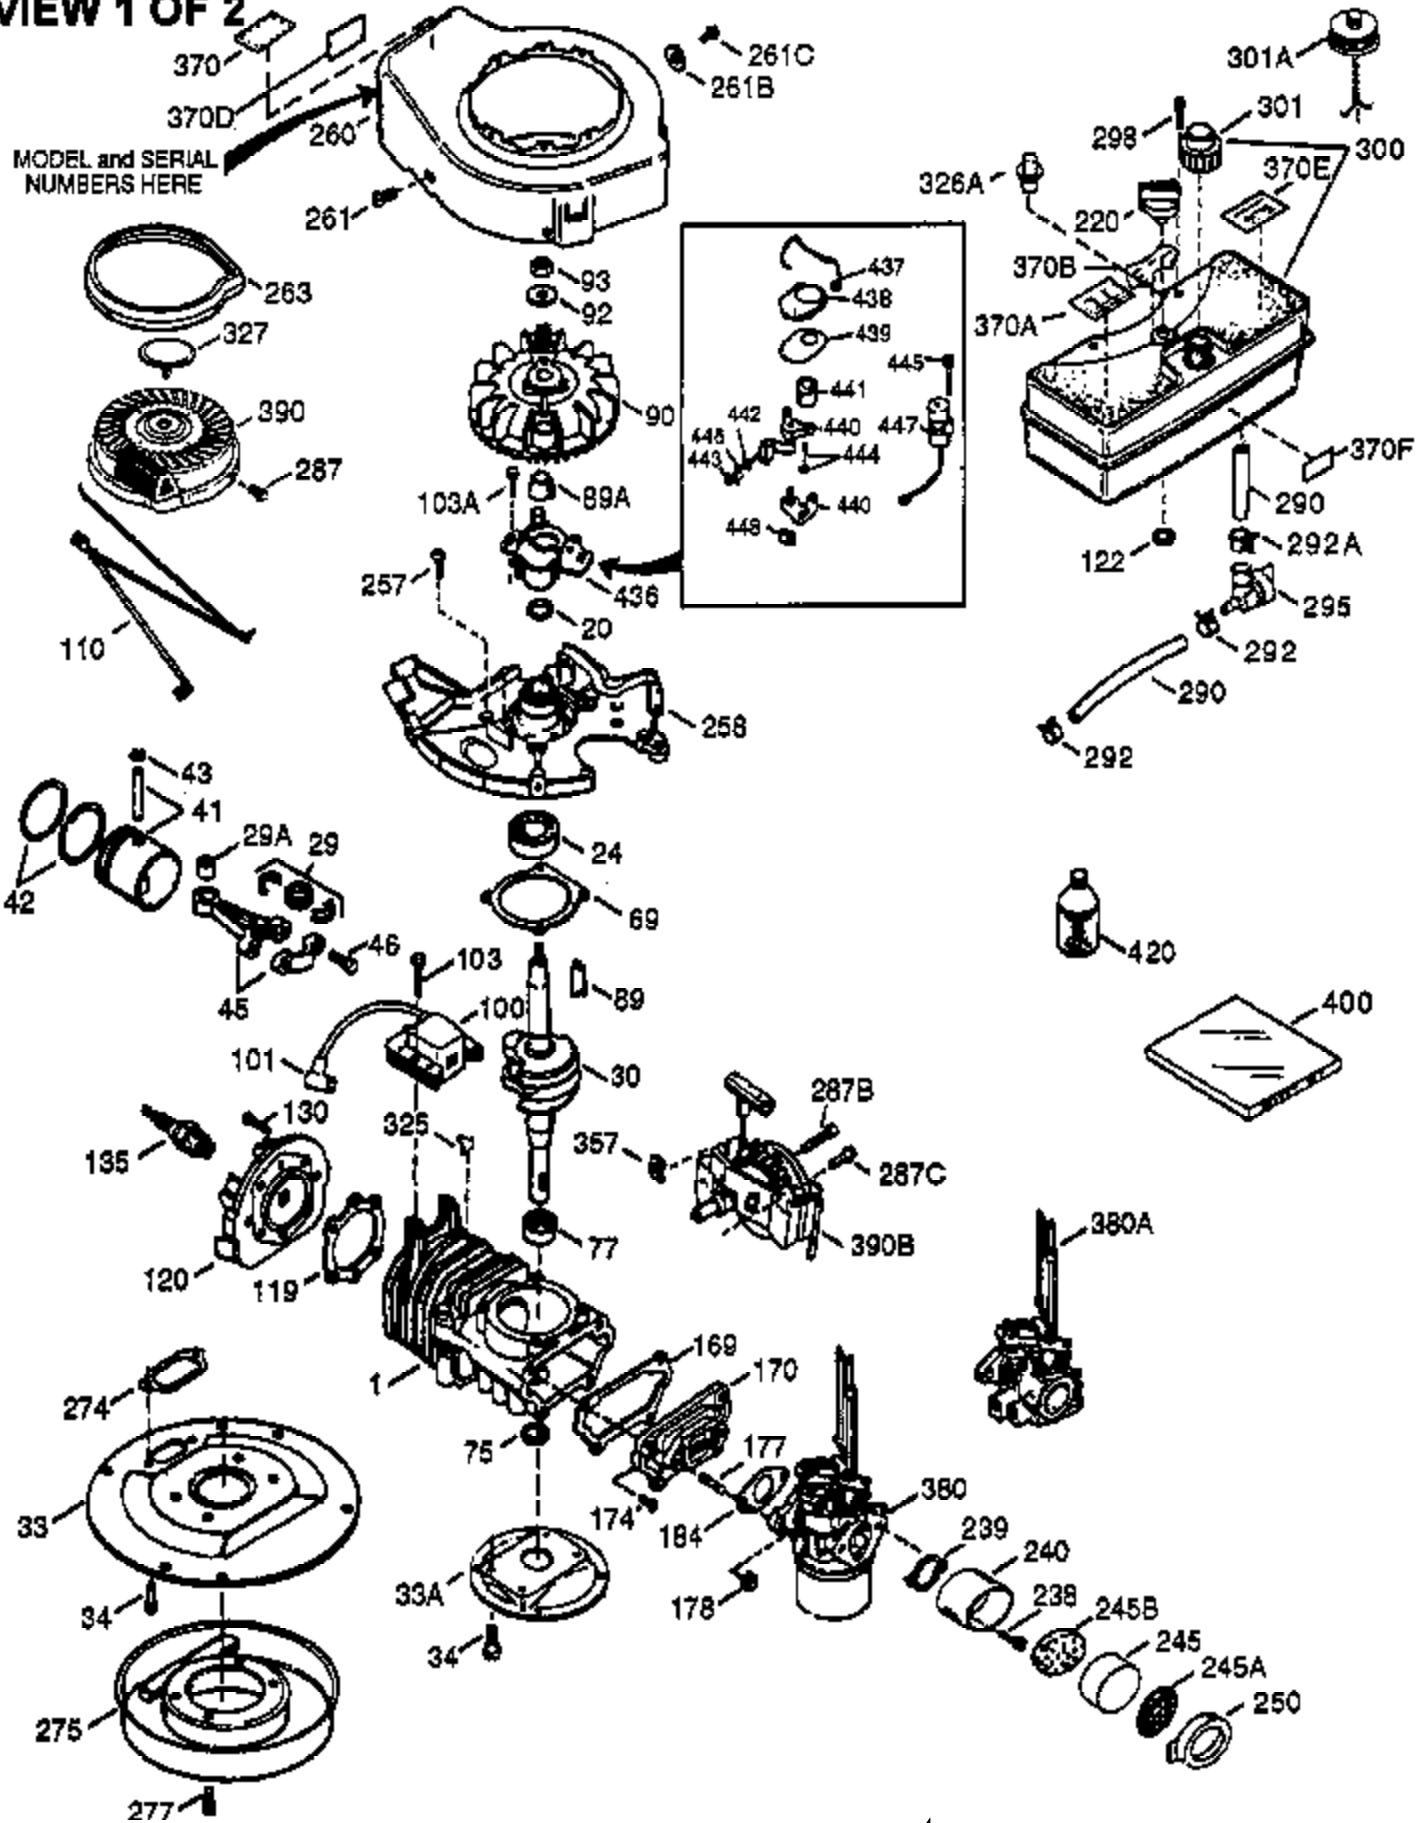

## Engine Parts List #1

Ref #	Part Number	Qty	Description
1	0	1	Cylinder (Order S/B if replacement is needed)
20	510319	1	Oil Seal
24	530110	1	Ball Bearing
29	530150	1	Needle Bearing & Liner Set (37 Needle s)
29A	530104A	1	Cartridge Bearing
30	290548	1	Crankshaft
41	310283A	1	Piston & Pin Ass'y. (Incl. 43)
42	310284	2	Ring Set
43	310167	2	Piston Pin Retaining Ring
45	310235B	1	Connecting Rod Ass'y. (Incl. 29, 29A & 46)
46	650633	2	Connecting Rod Bolt
69	510292A	1	* Cylinder Cover Gasket
75	28427	1	Oil Seal
77	780097	1	Cartridge Bearing
89A	611032	1	Adapter Sleeve
90	611112	1	Flywheel
92	650815	1	Belleville Washer
93	650390	1	Flywheel Nut
100	34443B	1	Solid State Ignition
101	610118	1	Spark Plug Cover
103	651007	2	Screw, Torx T-15, 10-24 x 15/16"
119	510274A	1	* Cylinder Head Gasket
120	250240B	1	Cylinder Head
130	650477	6	Screw, Torx T-30, 1/4-20 x 3/4"
135	33636	1	Resistor Spark Plug (RJ17LM)
169	510323A	1	* Cover Plate Gasket
170	470152A	1	Reed & Cover Plate (Incl. 178)
174	650579	4	Screw, Torx T-25, 10-24 x 1/2"
178	29752	2	Nut & Lock Washer, 1/4-28
184	510110A	1	* Carburetor Gasket
239	35815	1	Air Cleaner Gasket
251A	650886	1	Wing Nut, 1/4-20
257	650911	4	Screw, Torx T-30, 1/4-20 x 5/8"
258	350429	1	Blower Housing Base (Incl. 20)
260	350427	1	Blower Housing
261	650831	3	Screw, 1/4-20 x 1/2"
261B	650854	1	Washer
261C	650773	1	Screw, 1/4-20 x 1/2"
274	510257A	1	Exhaust Gasket
275	390310	1	Muffler
277	650488	2	Screw, 1/4-20 x 1-1/4"
287	650926	4	Screw, 8-32 x 21/64"
290	29774	1	Fuel Line
291	29774	1	Fuel Line
292	26460	4	Fuel Line Clamp
295	35857	1	Fuel Shut-Off Valve
298	650803	2	Screw, 10-32 x 7/8"
300	410241	1	Fuel Tank (Incl. 301)
301	410224	1	Fuel Cap
326A	570663	1	Fuel Tank Plug
330	611061	1	Ground Wire
370D	550213	1	Warning Decal
370P	34387	1	Debris Screen Decal
370	550212	1	Fuel Mix Decal (32:1)
380	640180	1	Carburetor (Incl. 184)
390	590739	1	Rewind Starter (NOTE: This engine could have been built with 590702 starter.)