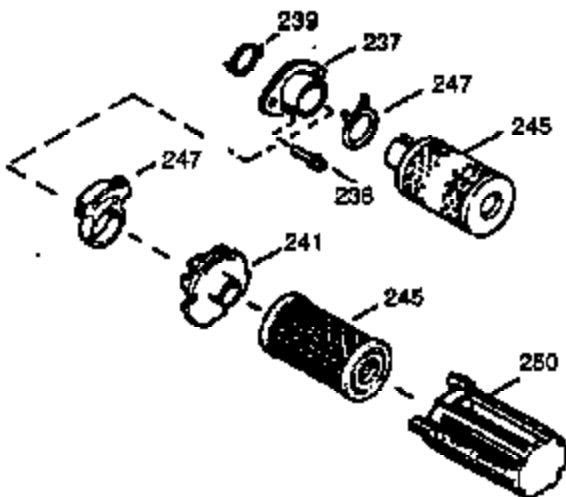

ILLUSTRATION SHOWS TYPICAL PARTS ONLY. ORDER BY PART NUMBER. PARTS NOT LISTED ARE SUPPLIED BY OEM.

VIEW 2 OF 2

Ref #	Part Number	Qty	Description
92	650815	1	Belleville Washer
93	650390	1	Flywheel Nut
189	650773	1	Screw, 1/4-20 x 1/2"
190	35831	1	Brake Lever
191	570671	1	S.E. Brake Bracket (Incl. 195)
192	34966	1	Brake Control Link
193	34965	1	Brake Spring
194	32309	1	Retaining Ring
195	610973	1	Terminal
239	35815	1	Air Cleaner Gasket
251A	650886	1	Wing Nut, 1/4-20
261B	650854	1	Washer
261A	650853	1	Screw, Torx T-30, 1/4-20 x 1/2"
276	390312	1	Locking Plate
276A	390311	1	Support Plate
285	590551A	1	Starter Cup
291	29774	1	Fuel Line
330	611061	1	Ground Wire
350	570682A	1	Primer Assembly
351	570656	1	Primer Line
370C	36260	1	Primer Decal
370P	34387	1	Debris Screen Decal
410	730627	1	Debris Screen Kit (Incl. 251A,411,412,413 & 370 P)
411	37322	1	Debris Screen
412	37323	3	Debris Screen Bracket
413	650910	3	Screw, 8-32 x 1/4"