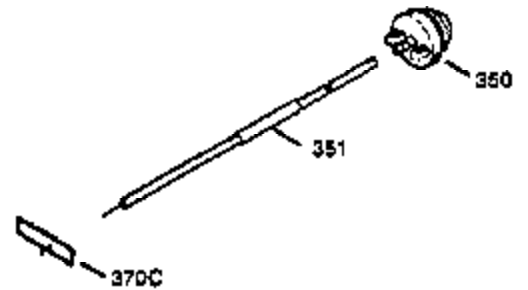

ILLUSTRATION SHOWS TYPICAL PARTS ONLY. ORDER BY PART NUMBER. PARTS NOT LISTED ARE SUPPLIED BY OEM.

VIEW 2 OF 2

Ref #	Part Number	Qty	Description
92	650815	1	Belleville Washer
93	650390	1	Flywheel Nut
189	650773	1	Screw, 1/4-20 x 1/2"
190	35831	1	Brake Lever
191	570671	1	S.E. Brake Bracket (Incl. 195)
192	34966	1	Brake Control Link
193	34965	1	Brake Spring
194	32309	1	Retaining Ring
195	610973	1	Terminal
239	35815	1	Air Cleaner Gasket
251A	650886	1	Wing Nut, 1/4-20
261B	650854	1	Washer
261A	650853	1	Screw, Torx T-30, 1/4-20 x 1/2"
276	390312	1	Locking Plate
276A	390311	1	Support Plate
285	590551A	1	Starter Cup
291	29774	1	Fuel Line
330	611061	1	Ground Wire
350	570682A	1	Primer Assembly
351	570656	1	Primer Line
370C	36260	1	Primer Decal
370P	34387	1	Debris Screen Decal
410	730627	1	Debris Screen Kit (Incl. 251A,411,412,413 & 370 P)
411	37322	1	Debris Screen
412	37323	3	Debris Screen Bracket
413	650910	3	Screw, 8-32 x 1/4"