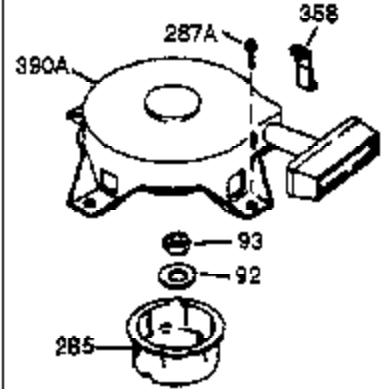

ILLUSTRATION SHOWS TYPICAL PARTS ONLY. ORDER BY PART NUMBER. PARTS NOT LISTED ARE SUPPLIED BY OEM.

VIEW 2 OF 2

Ref #	Part Number	Qty	Description
92	650815	1	Belleville Washer
93	650390	1	Flywheel Nut
189	650773	1	Screw, 1/4-20 x 1/2"
190	35831	1	Brake Lever
191	570671	1	S.E. Brake Bracket (Incl. 195)
192	34966	1	Brake Control Link
193	34965	1	Brake Spring
194	32309	1	Retaining Ring
195	610973	1	Terminal
239	35815	1	Air Cleaner Gasket
251A	650886	1	Wing Nut, 1/4-20
261B	650854	1	Washer
261A	650853	1	Screw, Torx T-30, 1/4-20 x 1/2"
276	390312	1	Locking Plate
276A	390311	1	Support Plate
285	590551A	1	Starter Cup
291	29774	1	Fuel Line
330	611061	1	Ground Wire
350	570682A	1	Primer Assembly
351	570656	1	Primer Line
370C	36260	1	Primer Decal
370P	34387	1	Debris Screen Decal
410	730627	1	Debris Screen Kit (Incl. 251A,411,412,413 & 370 P)
411	37322	1	Debris Screen
412	37323	3	Debris Screen Bracket
413	650910	3	Screw, 8-32 x 1/4"