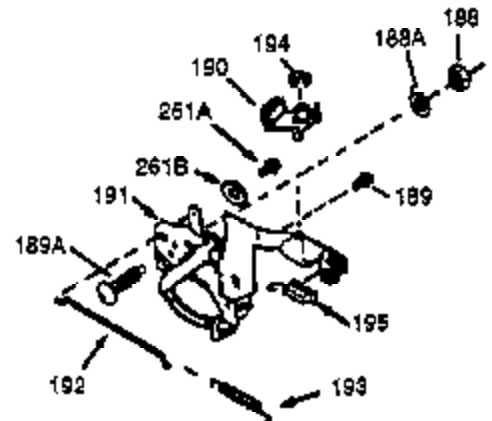

ILLUSTRATION SHOWS TYPICAL PARTS ONLY. ORDER BY PART NUMBER. PARTS NOT LISTED ARE SUPPLIED BY OEM.

VIEW 2 OF 2

Ref #	Part Number	Qty	Description
92	650815	1	Belleville Washer
93	650390	1	Flywheel Nut
189	650773	1	Screw, 1/4-20 x 1/2"
190	35831	1	Brake Lever
191	570671	1	S.E. Brake Bracket (Incl. 195)
192	34966	1	Brake Control Link
193	34965	1	Brake Spring
194	32309	1	Retaining Ring
195	610973	1	Terminal
239	35815	1	Air Cleaner Gasket
251A	650886	1	Wing Nut, 1/4-20
261B	650854	1	Washer
261A	650853	1	Screw, Torx T-30, 1/4-20 x 1/2"
276	390312	1	Locking Plate
276A	390311	1	Support Plate
285	590551A	1	Starter Cup
291	29774	1	Fuel Line
330	611061	1	Ground Wire
350	570682A	1	Primer Assembly
351	570656	1	Primer Line
370C	36260	1	Primer Decal
370P	34387	1	Debris Screen Decal
410	730627	1	Debris Screen Kit (Incl. 251A,411,412,413 & 370 P)
411	37322	1	Debris Screen
412	37323	3	Debris Screen Bracket
413	650910	3	Screw, 8-32 x 1/4"