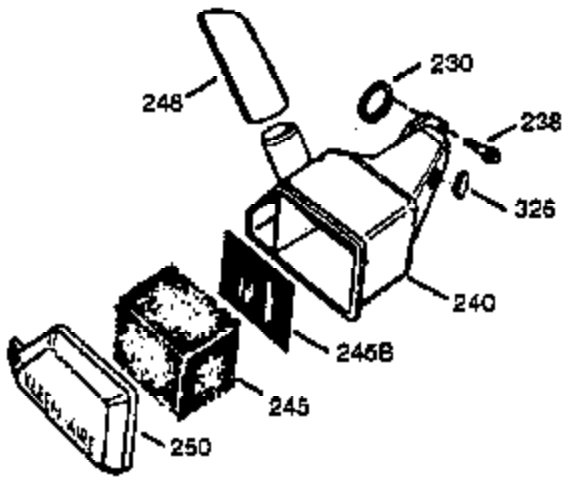

ILLUSTRATION SHOWS TYPICAL PARTS ONLY. ORDER BY PART NUMBER. PARTS NOT LISTED ARE SUPPLIED BY OEM.

VIEW 2 OF 2

Ref #	Part Number	Qty	Description
92	650815	1	Belleville Washer
93	650390	1	Flywheel Nut
189	650773	1	Screw, 1/4-20 x 1/2"
190	35831	1	Brake Lever
191	570671	1	S.E. Brake Bracket (Incl. 195)
192	34966	1	Brake Control Link
193	34965	1	Brake Spring
194	32309	1	Retaining Ring
195	610973	1	Terminal
239	35815	1	Air Cleaner Gasket
251A	650886	1	Wing Nut, 1/4-20
261B	650854	1	Washer
261A	650853	1	Screw, Torx T-30, 1/4-20 x 1/2"
276	390312	1	Locking Plate
276A	390311	1	Support Plate
285	590551A	1	Starter Cup
291	29774	1	Fuel Line
330	611061	1	Ground Wire
350	570682A	1	Primer Assembly
351	570656	1	Primer Line
370C	36260	1	Primer Decal
370P	34387	1	Debris Screen Decal
410	730627	1	Debris Screen Kit (Incl. 251A,411,412,413 & 370 P)
411	37322	1	Debris Screen
412	37323	3	Debris Screen Bracket
413	650910	3	Screw, 8-32 x 1/4"