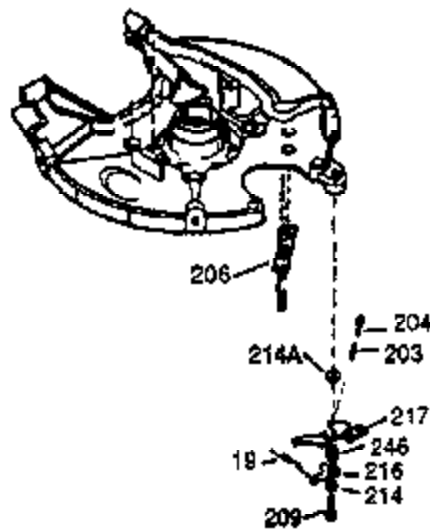

ILLUSTRATION SHOWS TYPICAL PARTS ONLY. ORDER BY PART NUMBER. PARTS NOT LISTED ARE SUPPLIED BY OEM.

VIEW 2 OF 2

Ref #	Part Number	Qty	Description
92	650815	1	Belleville Washer
93	650390	1	Flywheel Nut
189	650773	1	Screw, 1/4-20 x 1/2"
190	35831	1	Brake Lever
191	570671	1	S.E. Brake Bracket (Incl. 195)
192	34966	1	Brake Control Link
193	34965	1	Brake Spring
194	32309	1	Retaining Ring
195	610973	1	Terminal
239	35815	1	Air Cleaner Gasket
251A	650886	1	Wing Nut, 1/4-20
261B	650854	1	Washer
261A	650853	1	Screw, Torx T-30, 1/4-20 x 1/2"
276	390312	1	Locking Plate
276A	390311	1	Support Plate
285	590551A	1	Starter Cup
291	29774	1	Fuel Line
330	611061	1	Ground Wire
350	570682A	1	Primer Assembly
351	570656	1	Primer Line
370C	36260	1	Primer Decal
370P	34387	1	Debris Screen Decal
410	730627	1	Debris Screen Kit (Incl. 251A,411,412,413 & 370 P)
411	37322	1	Debris Screen
412	37323	3	Debris Screen Bracket
413	650910	3	Screw, 8-32 x 1/4"