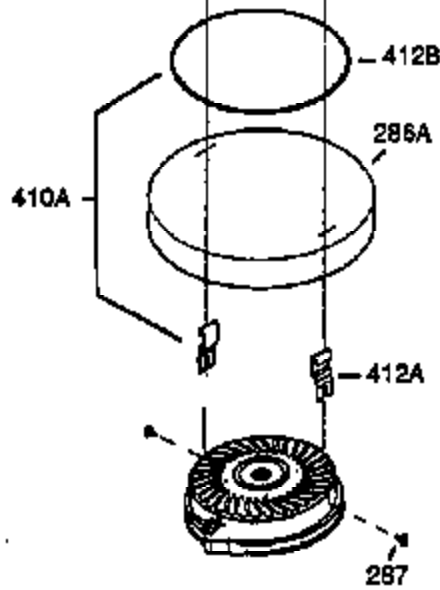

ILLUSTRATION SHOWS TYPICAL PARTS ONLY. ORDER BY PART NUMBER. PARTS NOT LISTED ARE SUPPLIED BY OEM.

VIEW 2 OF 2

Ref #	Part Number	Qty	Description
92	650815	1	Belleville Washer
93	650390	1	Flywheel Nut
230	34338	1	Air Cleaner Gasket
238	650806	2	Screw, 10-32 x 5/8"
240	450234	1	Air Cleaner Body
245B	450235	1	Air Cleaner Filter
245	450236	1	Air Cleaner Filter
248	33008	1	Air Cleaner Tube
250	33007	1	Air Cleaner Cover
261B	650854	1	Washer
285	590551	1	Starter Cup
326	450237	1	Plug
370K	36695	1	Starter Decal