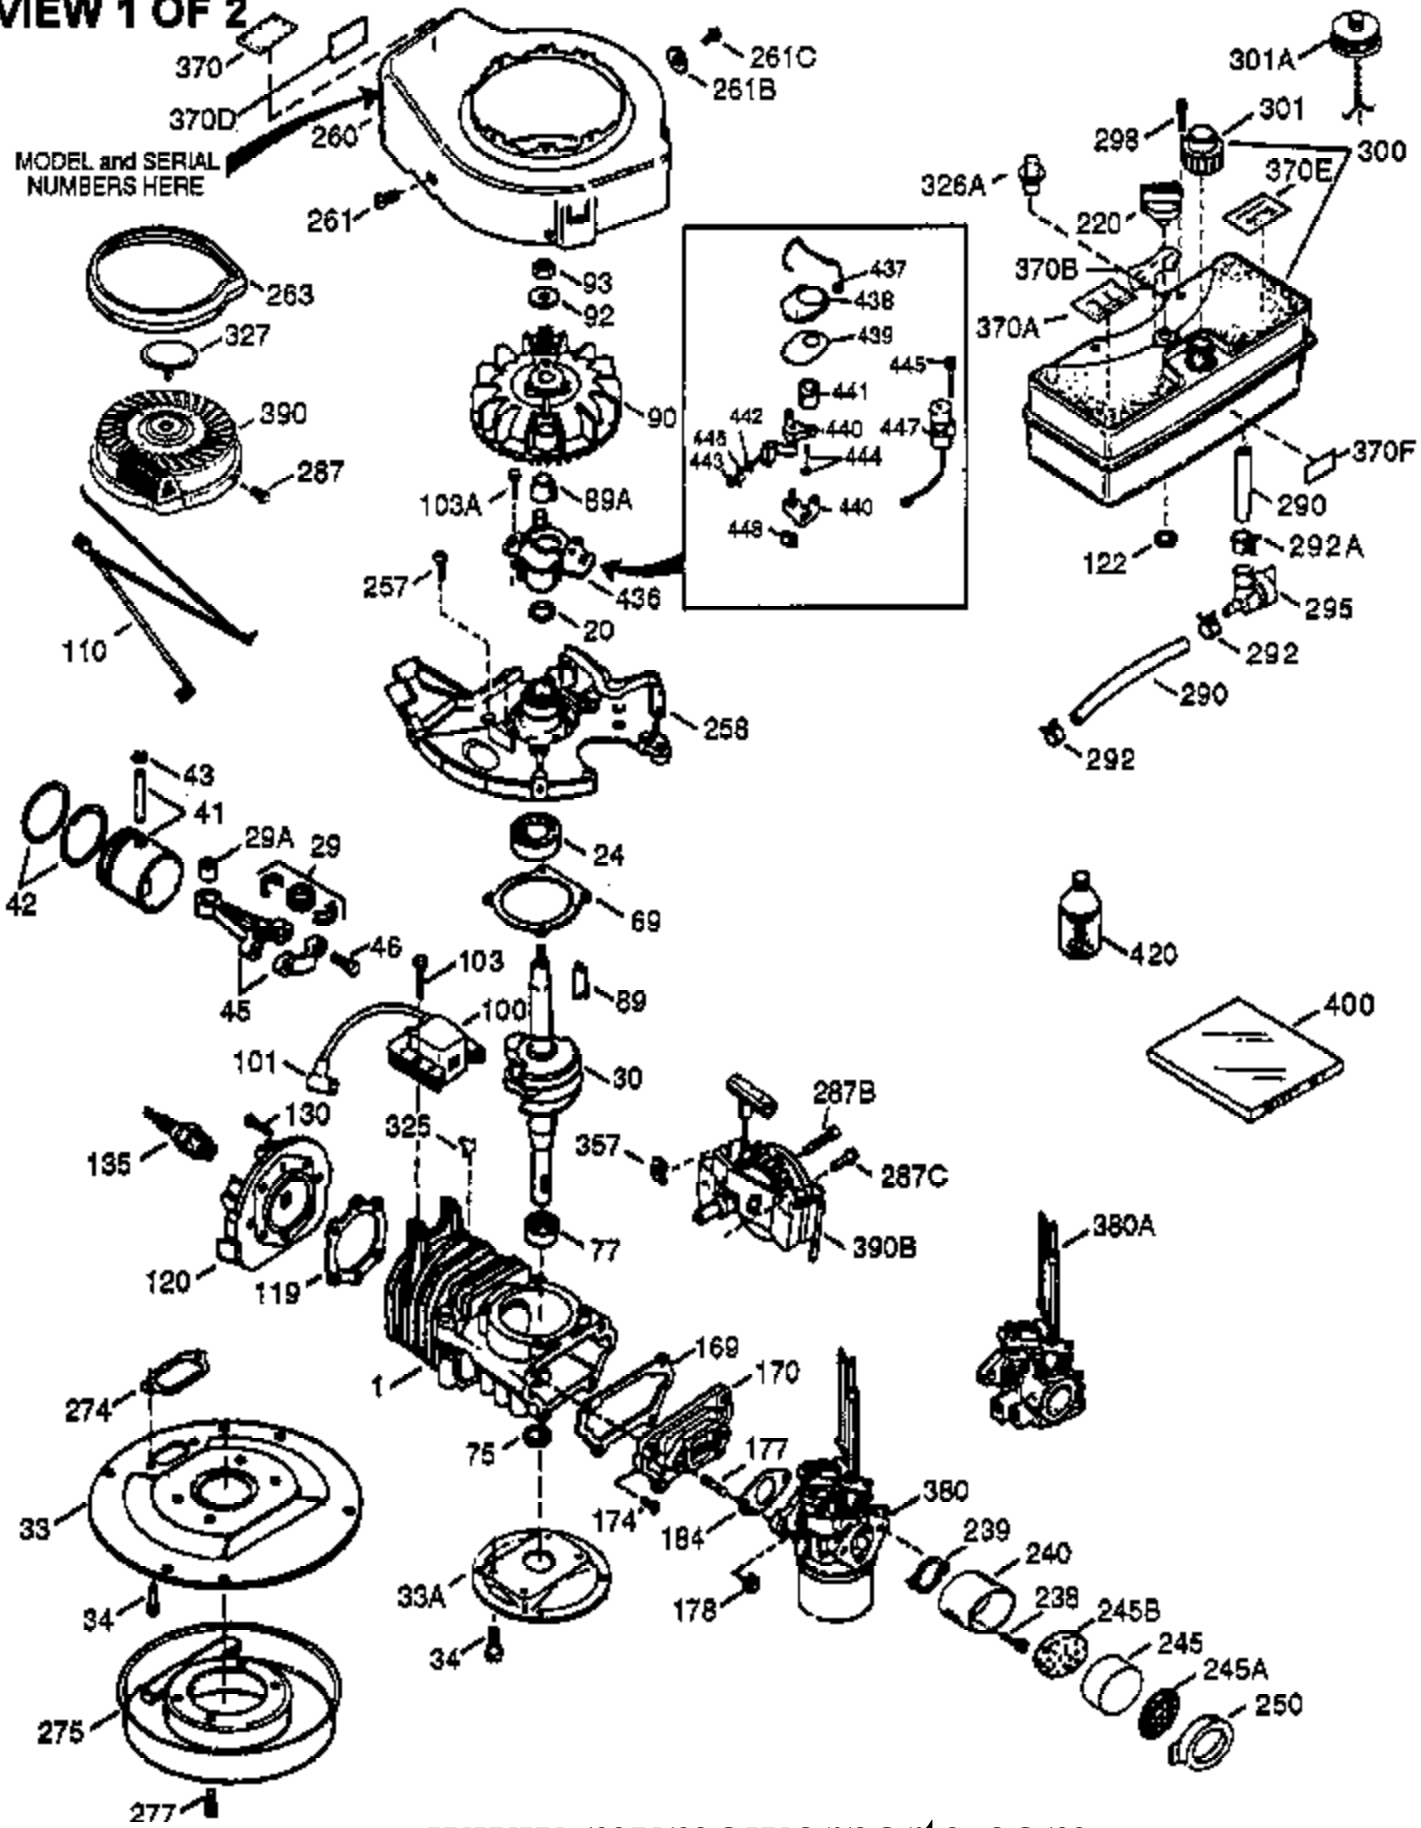

ILLUSTRATION SHOWS TYPICAL PARTS ONLY. ORDER BY PART NUMBER. PARTS NOT LISTED ARE SUPPLIED BY OEM.

VIEW 1 OF 2