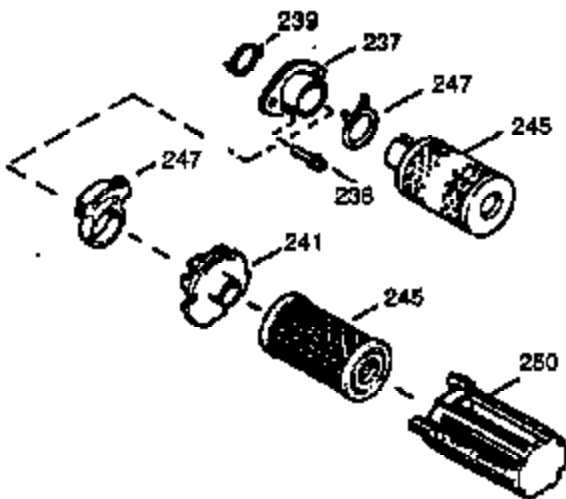

ILLUSTRATION SHOWS TYPICAL PARTS ONLY. ORDER BY PART NUMBER. PARTS NOT LISTED ARE SUPPLIED BY OEM.

VIEW 2 OF 2

Ref #	Part Number	Qty	Description
92	650815	1	Belleville Washer
93	650390	1	Flywheel Nut
230	34338	1	Air Cleaner Gasket
238	650806	2	Screw, 10-32 x 5/8"
240	450234	1	Air Cleaner Body
245B	450235	1	Air Cleaner Filter
245	450236	1	Air Cleaner Filter
248	33008	1	Air Cleaner Tube
250	33007	1	Air Cleaner Cover
261B	650854	1	Washer
285	590551	1	Starter Cup
326	450237	1	Plug
370K	36695	1	Starter Decal