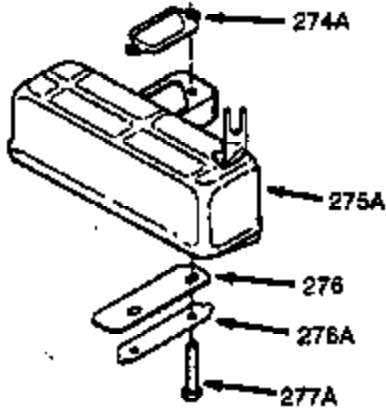

ILLUSTRATION SHOWS TYPICAL PARTS ONLY. ORDER BY PART NUMBER. PARTS NOT LISTED ARE SUPPLIED BY OEM.

VIEW 2 OF 2

Ref #	Part Number	Qty	Description
92	650815	1	Belleville Washer
93	650390	1	Flywheel Nut
230	34338	1	Air Cleaner Gasket
238	650806	2	Screw, 10-32 x 5/8"
240	450234	1	Air Cleaner Body
245B	450235	1	Air Cleaner Filter
245	450236	1	Air Cleaner Filter
248	33008	1	Air Cleaner Tube
250	33007	1	Air Cleaner Cover
261B	650854	1	Washer
285	590551	1	Starter Cup
326	450237	1	Plug
370K	36695	1	Starter Decal