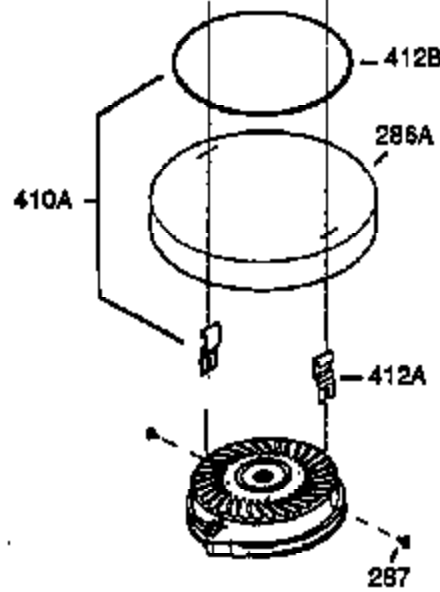

ILLUSTRATION SHOWS TYPICAL PARTS ONLY. ORDER BY PART NUMBER. PARTS NOT LISTED ARE SUPPLIED BY OEM.

VIEW 2 OF 2

Ref #	Part Number	Qty	Description
92	650815	1	Belleville Washer
93	650390	1	Flywheel Nut
218A	651001	1	Screw, 8-32 x 25/64"
239	35815	1	Air Cleaner Gasket
261B	650854	1	Washer
276A	390311	1	Support Plate
276	390312	1	Locking Plate
285	590551A	1	Starter Cup
291	29774	1	Fuel Line
330	611196A	1	Wire Harness
370P	34387	1	Debris Screen Decal
370K	36695	1	Starter Decal