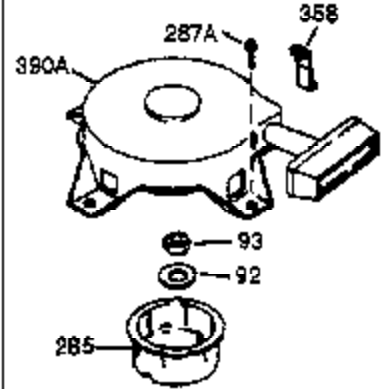

ILLUSTRATION SHOWS TYPICAL PARTS ONLY. ORDER BY PART NUMBER. PARTS NOT LISTED ARE SUPPLIED BY OEM.

VIEW 2 OF 2

Ref #	Part Number	Qty	Description
92	650815	1	Belleville Washer
93	650390	1	Flywheel Nut
218A	651001	1	Screw, 8-32 x 25/64"
239	35815	1	Air Cleaner Gasket
261B	650854	1	Washer
276A	390311	1	Support Plate
276	390312	1	Locking Plate
285	590551A	1	Starter Cup
291	29774	1	Fuel Line
330	611196A	1	Wire Harness
370P	34387	1	Debris Screen Decal
370K	36695	1	Starter Decal