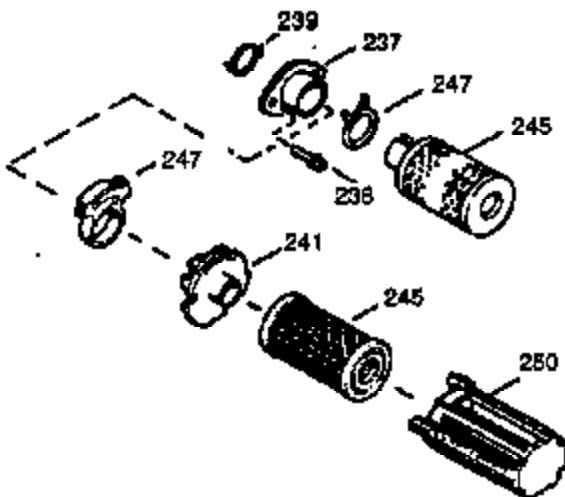

ILLUSTRATION SHOWS TYPICAL PARTS ONLY. ORDER BY PART NUMBER. PARTS NOT LISTED ARE SUPPLIED BY OEM.

VIEW 2 OF 2

Ref #	Part Number	Qty	Description
92	650815	1	Belleville Washer
93	650390	1	Flywheel Nut
218A	651001	1	Screw, 8-32 x 25/64"
239	35815	1	Air Cleaner Gasket
261B	650854	1	Washer
276A	390311	1	Support Plate
276	390312	1	Locking Plate
285	590551A	1	Starter Cup
291	29774	1	Fuel Line
330	611196A	1	Wire Harness
370P	34387	1	Debris Screen Decal
370K	36695	1	Starter Decal