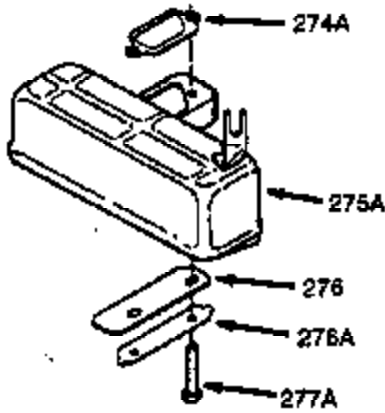

ILLUSTRATION SHOWS TYPICAL PARTS ONLY. ORDER BY PART NUMBER. PARTS NOT LISTED ARE SUPPLIED BY OEM.

VIEW 2 OF 2

Ref #	Part Number	Qty	Description
92	650815	1	Belleville Washer
93	650390	1	Flywheel Nut
218A	651001	1	Screw, 8-32 x 25/64"
239	35815	1	Air Cleaner Gasket
261B	650854	1	Washer
276A	390311	1	Support Plate
276	390312	1	Locking Plate
285	590551A	1	Starter Cup
291	29774	1	Fuel Line
330	611196A	1	Wire Harness
370P	34387	1	Debris Screen Decal
370K	36695	1	Starter Decal