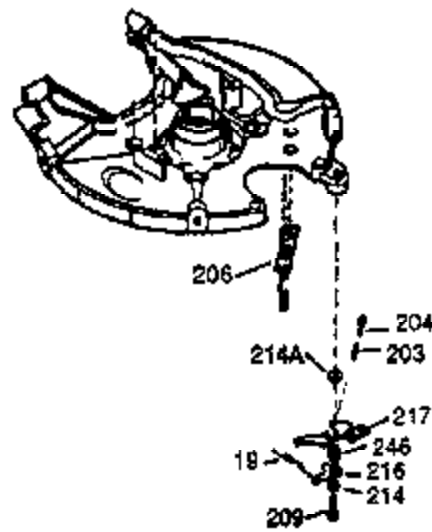

ILLUSTRATION SHOWS TYPICAL PARTS ONLY. ORDER BY PART NUMBER. PARTS NOT LISTED ARE SUPPLIED BY OEM.

VIEW 2 OF 2

Ref #	Part Number	Qty	Description
92	650815	1	Belleville Washer
93	650390	1	Flywheel Nut
218A	651001	1	Screw, 8-32 x 25/64"
239	35815	1	Air Cleaner Gasket
261B	650854	1	Washer
276A	390311	1	Support Plate
276	390312	1	Locking Plate
285	590551A	1	Starter Cup
291	29774	1	Fuel Line
330	611196A	1	Wire Harness
370P	34387	1	Debris Screen Decal
370K	36695	1	Starter Decal