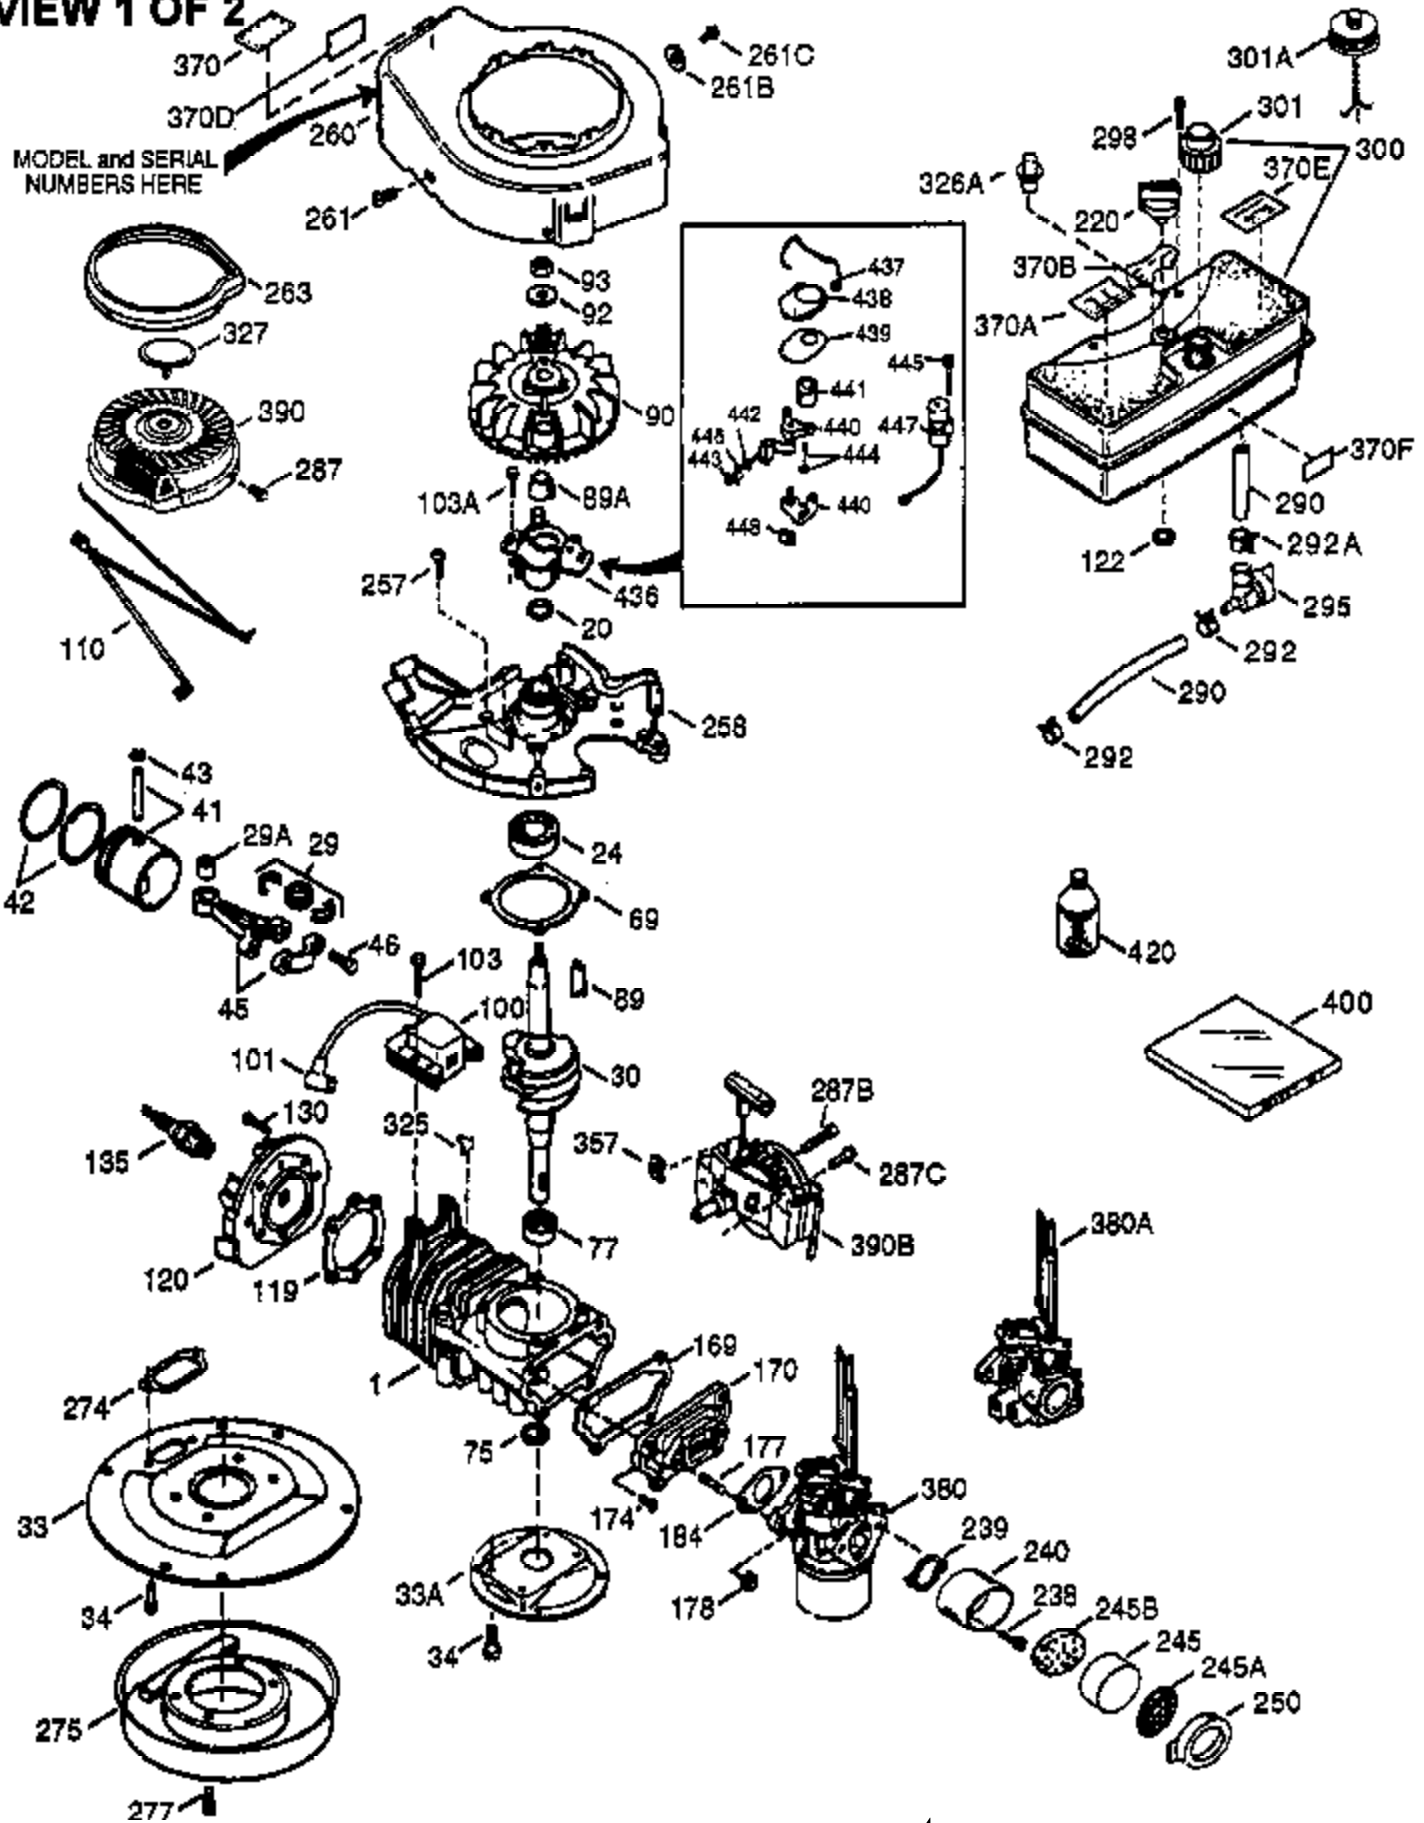

## Engine Parts List #1

Ref #	Part Number	Qty	Description
1	0	1	Cylinder (Order S/B if replacement is needed)
20	510319	1	Oil Seal
24	530110	1	Ball Bearing
29A	530104A	1	Cartridge Bearing
29	530150	1	Needle Bearing & Liner Set (37 Needle s)
30	290686	1	Crankshaft
41	310283A	1	Piston & Pin Ass'y. (Incl. 43)
42	310284	2	Ring Set
43	310167	2	Piston Pin Retaining Ring
45	310235B	1	Connecting Rod Ass'y. (Incl. 29, 29A & 46)
46	650633	2	Connecting Rod Bolt
69	510292A	1	* Cylinder Cover Gasket
75	28427	1	Oil Seal
77	780097	1	Cartridge Bearing
89A	611032	1	Adapter Sleeve
90	611112	1	Flywheel
92	650815	1	Belleville Washer
93	650390	1	Flywheel Nut
100	34443B	1	Solid State Ignition
101	610118	1	Spark Plug Cover
103	651007	2	Screw, Torx T-15, 10-24 x 15/16"
119	510274A	1	* Cylinder Head Gasket
120	250240B	1	Cylinder Head
122	570641	1	Retaining Ring
130	650477	6	Screw, Torx T-30, 1/4-20 x 3/4"
135	33636	1	Resistor Spark Plug (RJ17LM)
169	510323A	1	* Cover Plate Gasket
170	470152A	1	Reed & Cover Plate (Incl. 178)
174	650579	4	Screw, Torx T-25, 10-24 x 1/2"
178	29752	2	Nut & Lock Washer, 1/4-28
184	510110A	1	* Carburetor Gasket
218A	651001	1	Screw, 8-32 x 25/64"
220	570640	1	Choke Knob
239	35815	1	Air Cleaner Gasket
257	650911	4	Screw, Torx T-30, 1/4-20 x 5/8"
258	350463	1	Blower Housing Base (Incl. 20)
260	350457	1	Blower Housing
261	650831	3	Screw, 1/4-20 x 7/16"
261B	650854	1	Washer
261C	650773	1	Screw, 1/4-20 x 1/2"
274	510257A	1	Exhaust Gasket
275	390310	1	Muffler
277	650488	2	Screw, 1/4-20 x 1-1/4"
287	650926	4	Screw, 8-32 x 21/64"
290	29774	1	Fuel Line
291	29774	1	Fuel Line
292	26460	4	Fuel Line Clamp
295	35857	1	Fuel Shut-Off Valve
298	650803	2	Screw, 10-32 x 7/8"
300	410241	1	Fuel Tank (Incl. 301)
301	410224	1	Fuel Cap
330	611196A	1	Wire Harness
370P	34387	1	Debris Screen Decal
370K	36695	1	Starter Decal
370D	550213	1	Warning Decal
370B	550242	1	Choke Decal
370A	36261	1	Lubrication Decal
370	550212	1	Fuel Mix Decal