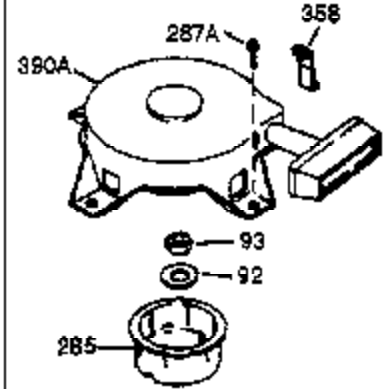

ILLUSTRATION SHOWS TYPICAL PARTS ONLY. ORDER BY PART NUMBER. PARTS NOT LISTED ARE SUPPLIED BY OEM.

VIEW 2 OF 2

Ref #	Part Number	Qty	Description
92	650815	1	Belleville Washer
93	650390	1	Flywheel Nut
239	35815	1	Air Cleaner Gasket
261B	650854	1	Washer
276	390311	1	Support Plate
276A	390312	1	Locking Plate
285	590551A	1	Starter Cup
291	29774	1	Fuel Line
370K	36695	1	Starter Decal