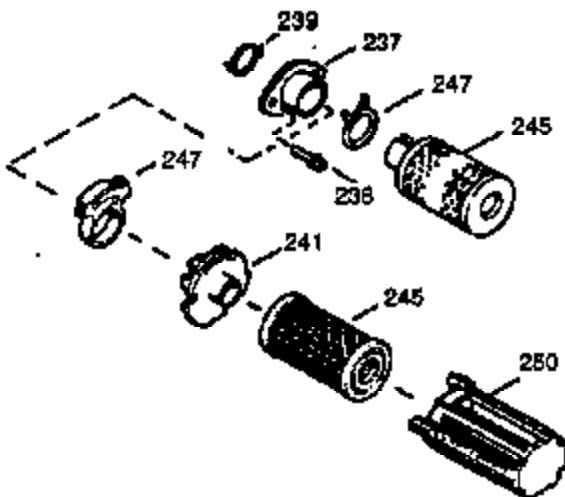

ILLUSTRATION SHOWS TYPICAL PARTS ONLY. ORDER BY PART NUMBER. PARTS NOT LISTED ARE SUPPLIED BY OEM.

VIEW 2 OF 2

Ref #	Part Number	Qty	Description
92	650815	1	Belleville Washer
93	650390	1	Flywheel Nut
239	35815	1	Air Cleaner Gasket
261B	650854	1	Washer
276	390311	1	Support Plate
276A	390312	1	Locking Plate
285	590551A	1	Starter Cup
291	29774	1	Fuel Line
370K	36695	1	Starter Decal