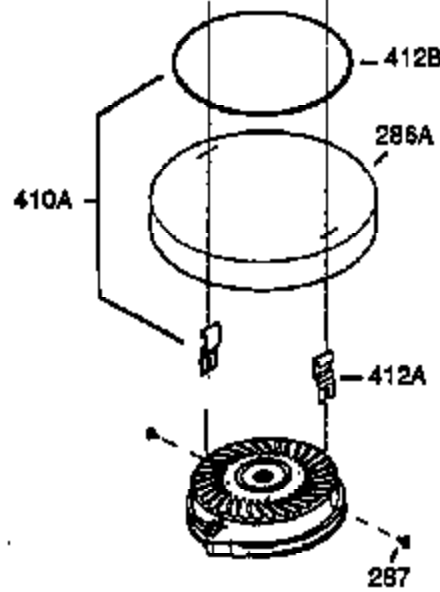

ILLUSTRATION SHOWS TYPICAL PARTS ONLY. ORDER BY PART NUMBER. PARTS NOT LISTED ARE SUPPLIED BY OEM.

VIEW 2 OF 2

Ref #	Part Number	Qty	Description
92	650815	1	Belleville Washer
93	650390	1	Flywheel Nut
239	35815	1	Air Cleaner Gasket
261B	650854	1	Washer
276	390311	1	Support Plate
276A	390312	1	Locking Plate
285	590551A	1	Starter Cup
291	29774	1	Fuel Line
370K	36695	1	Starter Decal