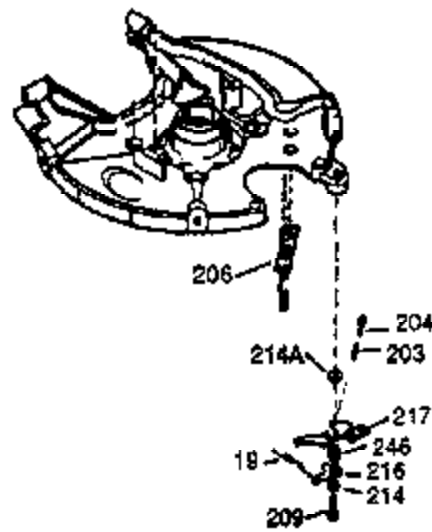

ILLUSTRATION SHOWS TYPICAL PARTS ONLY. ORDER BY PART NUMBER. PARTS NOT LISTED ARE SUPPLIED BY OEM.

VIEW 2 OF 2

Ref #	Part Number	Qty	Description
92	650815	1	Belleville Washer
93	650390	1	Flywheel Nut
239	35815	1	Air Cleaner Gasket
261B	650854	1	Washer
276	390311	1	Support Plate
276A	390312	1	Locking Plate
285	590551A	1	Starter Cup
291	29774	1	Fuel Line
370K	36695	1	Starter Decal