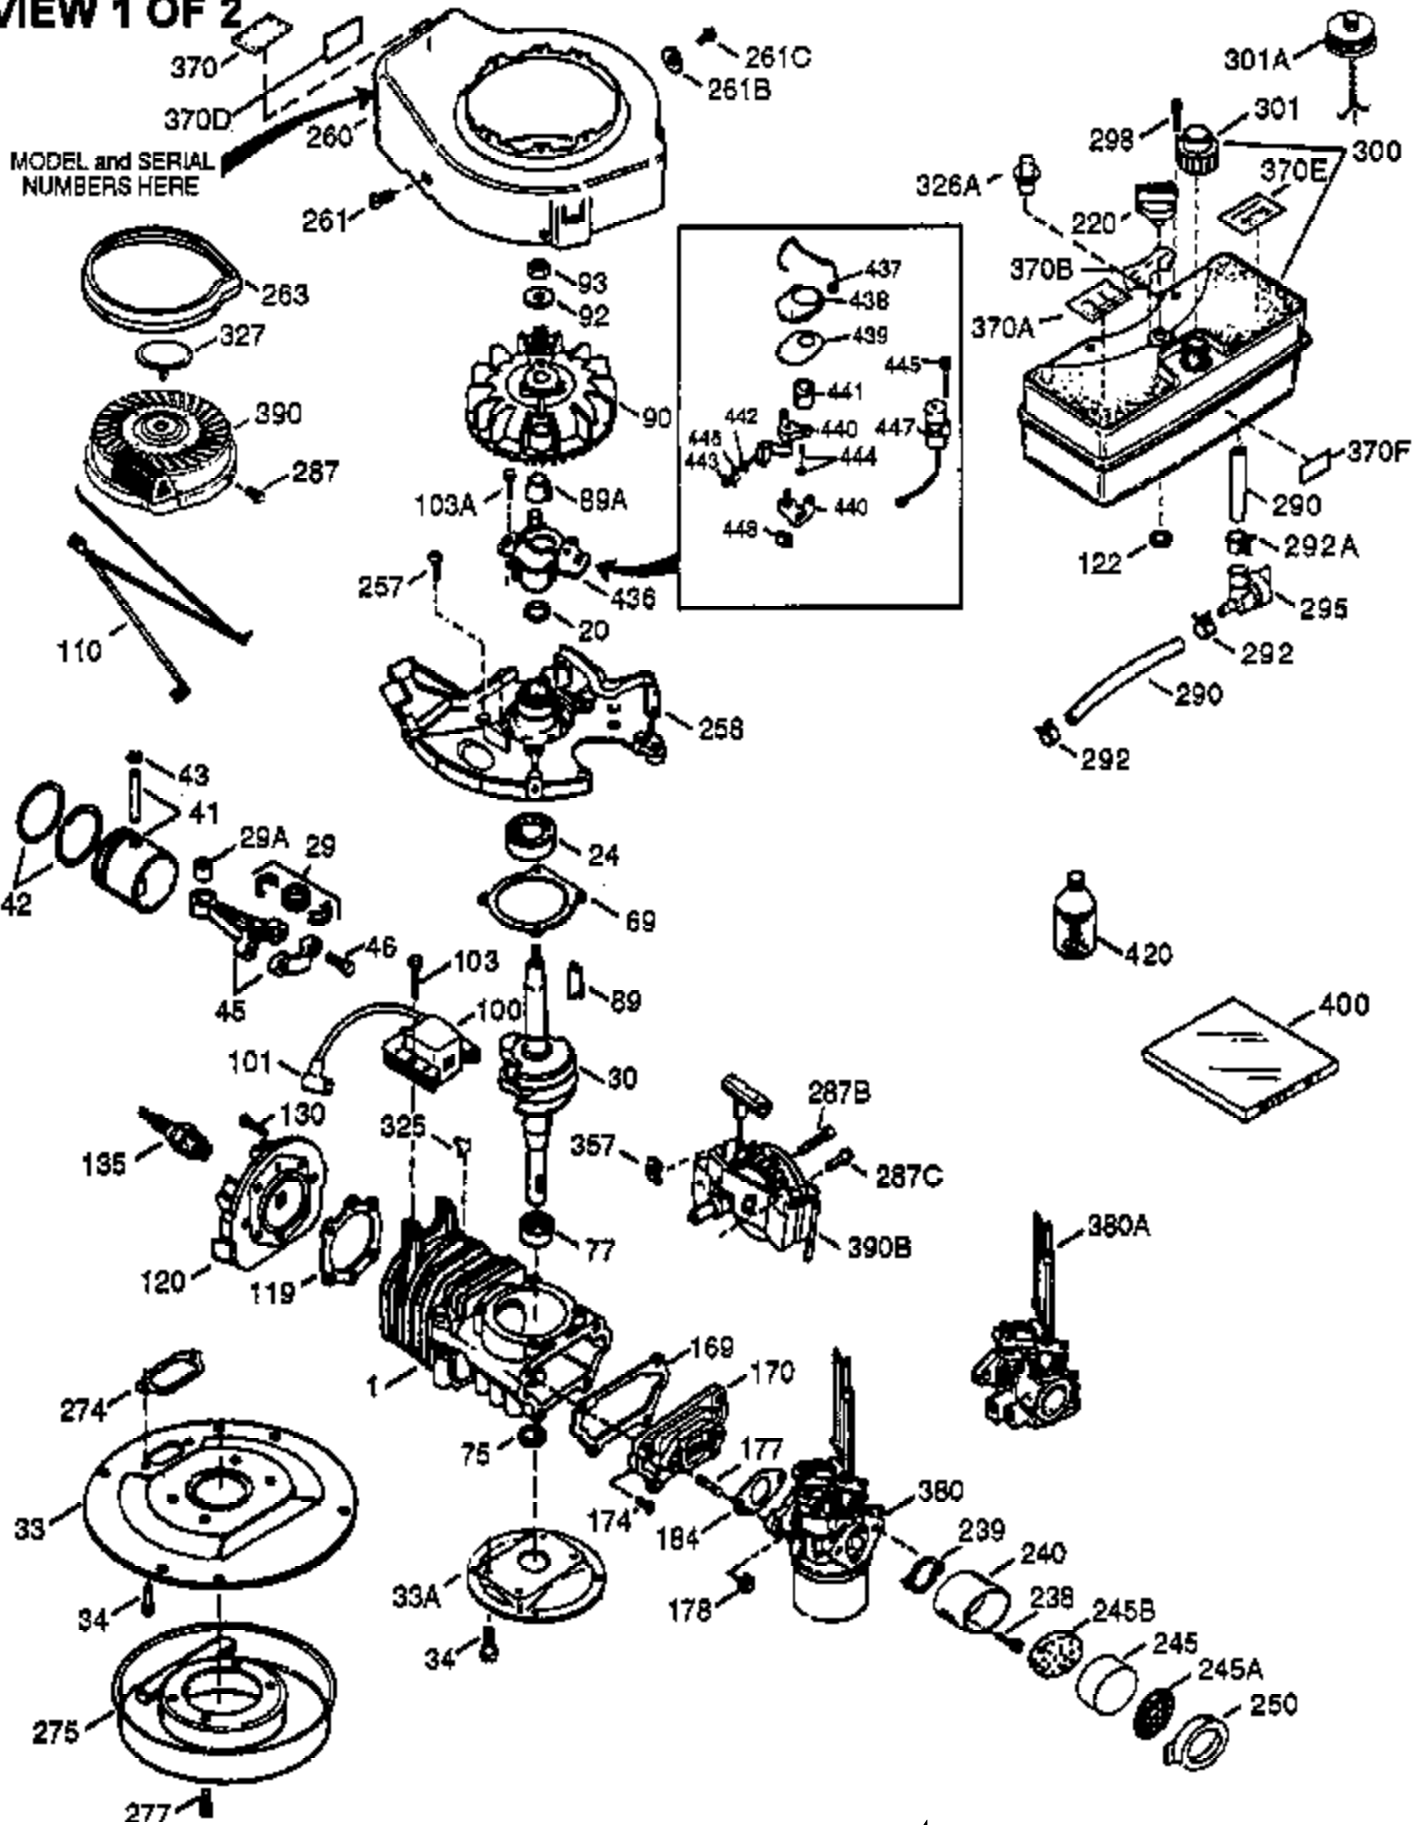

ILLUSTRATION SHOWS TYPICAL PARTS ONLY. ORDER BY PART NUMBER. PARTS NOT LISTED ARE SUPPLIED BY OEM.

VIEW 1 OF 2