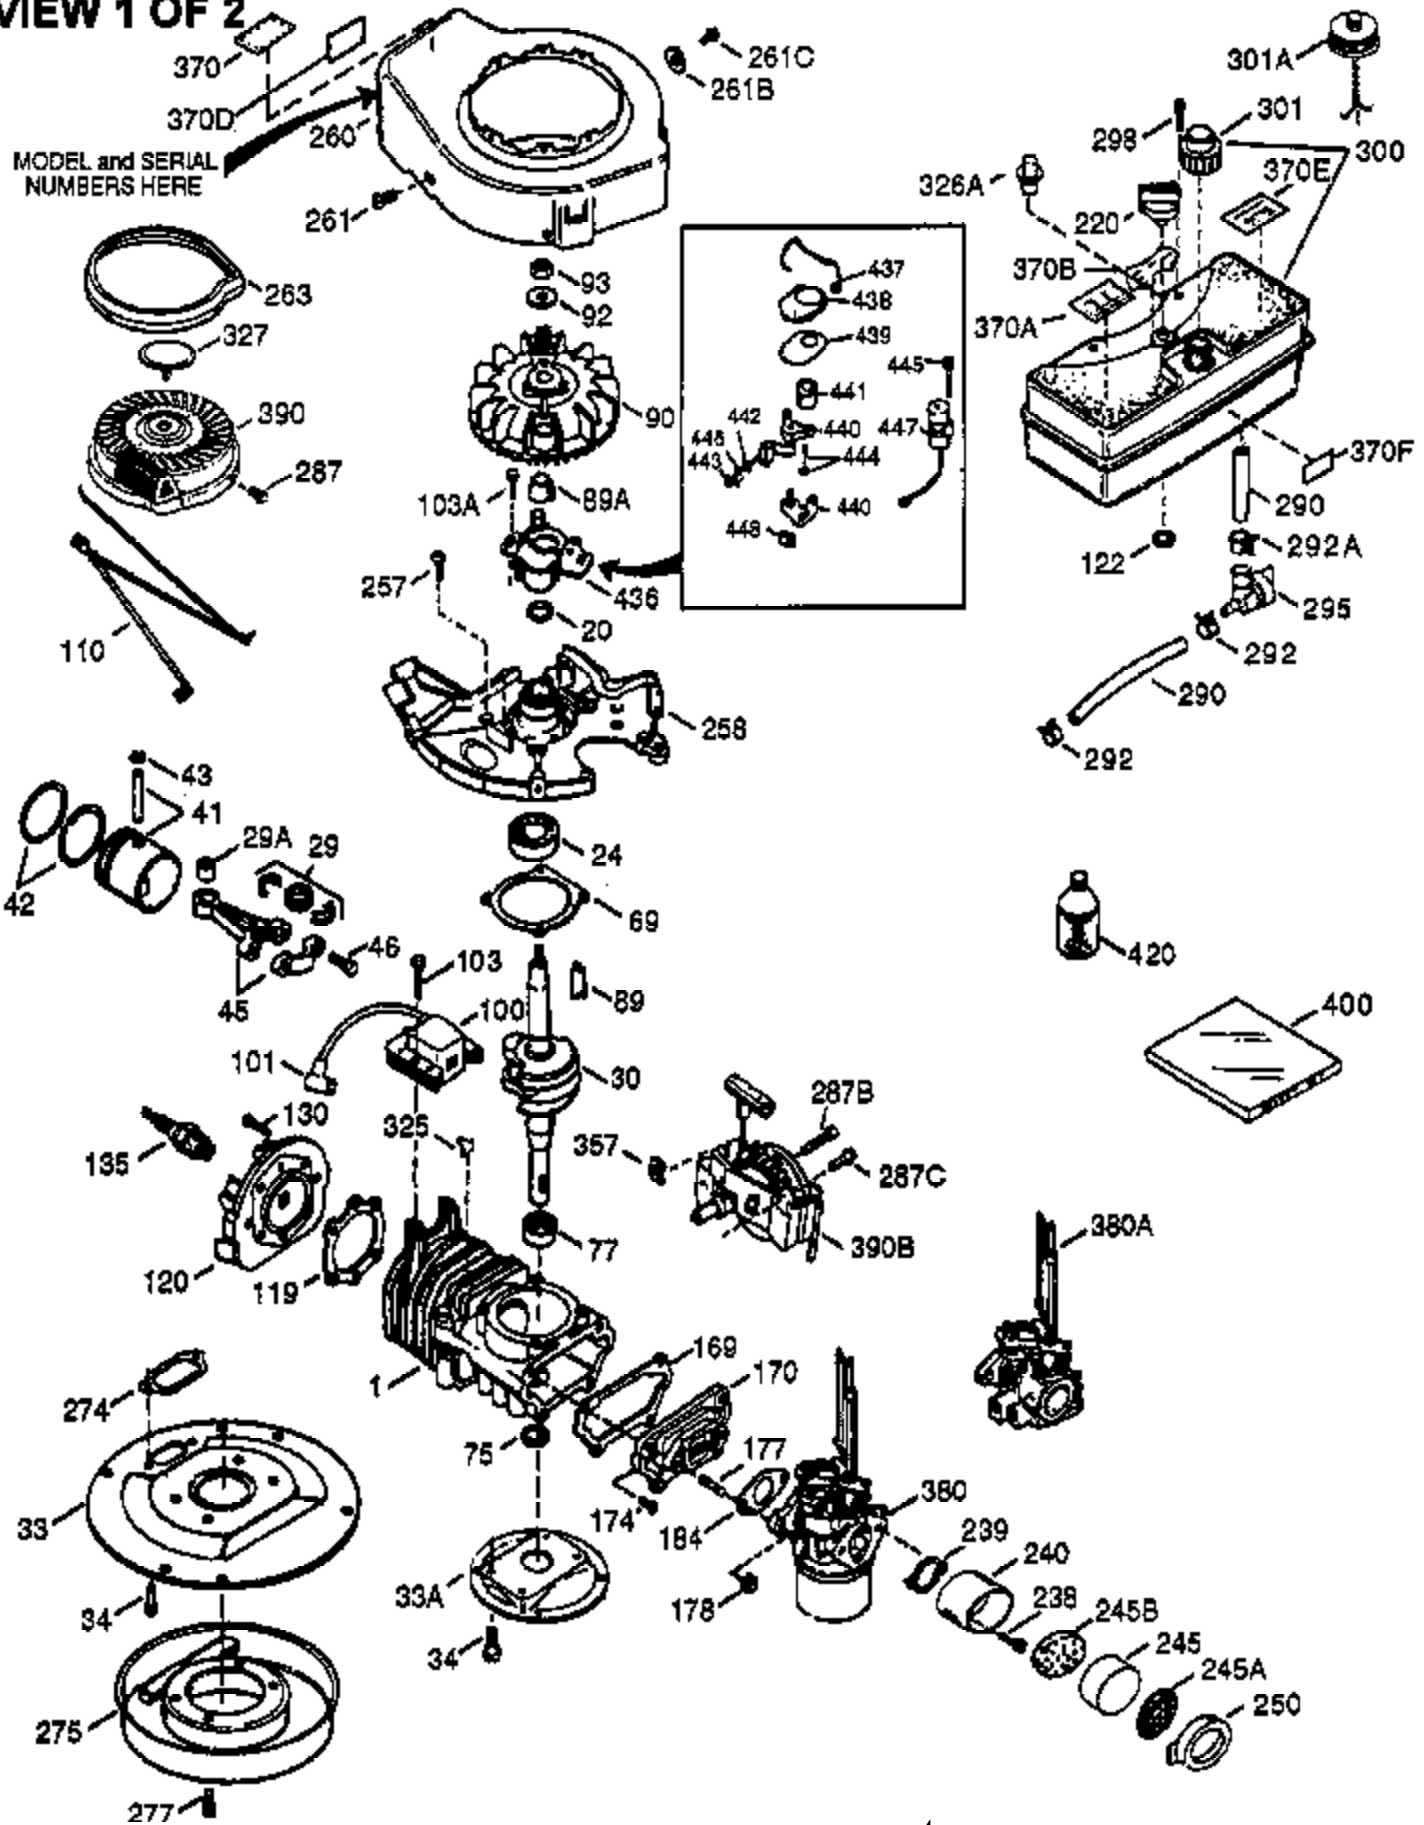

ILLUSTRATION SHOWS TYPICAL PARTS ONLY. ORDER BY PART NUMBER. PARTS NOT LISTED ARE SUPPLIED BY OEM.

VIEW 1 OF 2