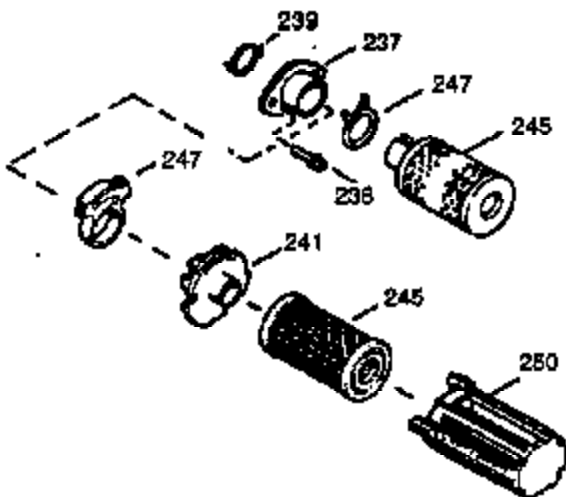

ILLUSTRATION SHOWS TYPICAL PARTS ONLY. ORDER BY PART NUMBER. PARTS NOT LISTED ARE SUPPLIED BY OEM.

VIEW 2 OF 2

Ref #	Part Number	Qty	Description
92	650815	1	Belleville Washer
93	650390	1	Flywheel Nut
218A	651001	1	Screw, 8-32 x 25/64"
239	35815	1	Air Cleaner Gasket
261B	650854	1	Washer
276	390312	1	Locking Plate
276A	390311	1	Support Plate
285	590551A	1	Starter Cup
291	29774	1	Fuel Line
330	611196A	1	Wire Harness
370P	34387	1	Debris Screen Decal
370K	36695	1	Starter Decal
410	730627	1	Debris Screen Kit (Incl. 370P & 411 - 413)
411	37322	1	Debris Screen
412	37323	3	Debris Screen Bracket
413A	650886	3	Nut 8-32
413	650910	3	Screw, 8-32 x 1/4"