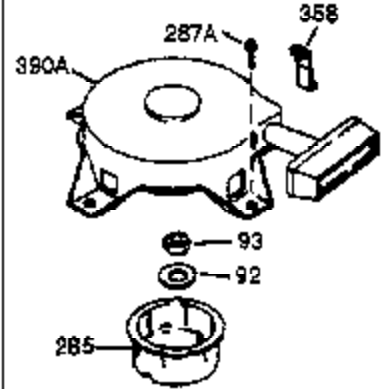

ILLUSTRATION SHOWS TYPICAL PARTS ONLY. ORDER BY PART NUMBER. PARTS NOT LISTED ARE SUPPLIED BY OEM.

VIEW 2 OF 2

Ref #	Part Number	Qty	Description
92	650815	1	Belleville Washer
93	650390	1	Flywheel Nut
218A	651001	1	Screw, 8-32 x 25/64"
239	35815	1	Air Cleaner Gasket
261B	650854	1	Washer
276	390312	1	Locking Plate
276A	390311	1	Support Plate
285	590551A	1	Starter Cup
291	29774	1	Fuel Line
330	611196A	1	Wire Harness
370P	34387	1	Debris Screen Decal
370K	36695	1	Starter Decal
410	730627	1	Debris Screen Kit (Incl. 370P & 411 - 413)
411	37322	1	Debris Screen
412	37323	3	Debris Screen Bracket
413A	650886	3	Nut 8-32
413	650910	3	Screw, 8-32 x 1/4"