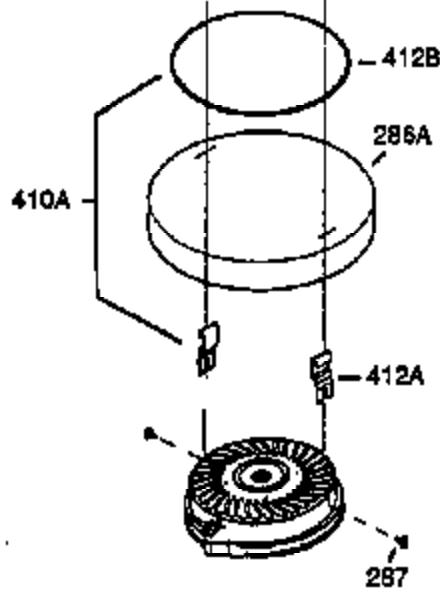

ILLUSTRATION SHOWS TYPICAL PARTS ONLY. ORDER BY PART NUMBER. PARTS NOT LISTED ARE SUPPLIED BY OEM.

VIEW 2 OF 2

Ref #	Part Number	Qty	Description
92	650815	1	Belleville Washer
93	650390	1	Flywheel Nut
218A	651001	1	Screw, 8-32 x 25/64"
239	35815	1	Air Cleaner Gasket
261B	650854	1	Washer
276	390312	1	Locking Plate
276A	390311	1	Support Plate
285	590551A	1	Starter Cup
291	29774	1	Fuel Line
330	611196A	1	Wire Harness
370P	34387	1	Debris Screen Decal
370K	36695	1	Starter Decal
410	730627	1	Debris Screen Kit (Incl. 370P & 411 - 413)
411	37322	1	Debris Screen
412	37323	3	Debris Screen Bracket
413A	650886	3	Nut 8-32
413	650910	3	Screw, 8-32 x 1/4"