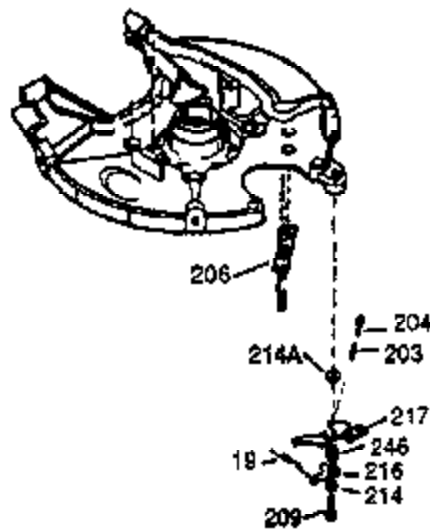

ILLUSTRATION SHOWS TYPICAL PARTS ONLY. ORDER BY PART NUMBER. PARTS NOT LISTED ARE SUPPLIED BY OEM.

VIEW 2 OF 2

Ref #	Part Number	Qty	Description
92	650815	1	Belleville Washer
93	650390	1	Flywheel Nut
218A	651001	1	Screw, 8-32 x 25/64"
239	35815	1	Air Cleaner Gasket
261B	650854	1	Washer
276	390312	1	Locking Plate
276A	390311	1	Support Plate
285	590551A	1	Starter Cup
291	29774	1	Fuel Line
330	611196A	1	Wire Harness
370P	34387	1	Debris Screen Decal
370K	36695	1	Starter Decal
410	730627	1	Debris Screen Kit (Incl. 370P & 411 - 413)
411	37322	1	Debris Screen
412	37323	3	Debris Screen Bracket
413A	650886	3	Nut 8-32
413	650910	3	Screw, 8-32 x 1/4"