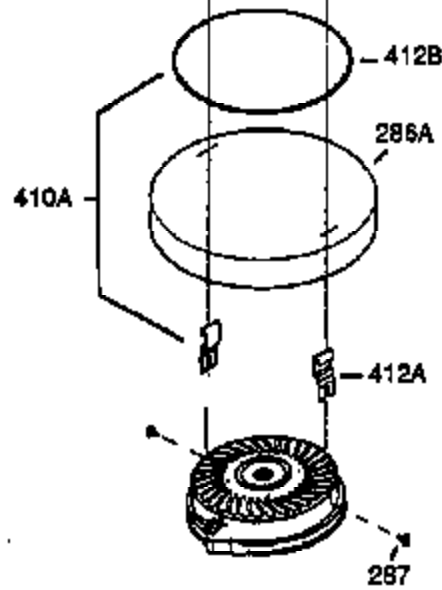

ILLUSTRATION SHOWS TYPICAL PARTS ONLY. ORDER BY PART NUMBER. PARTS NOT LISTED ARE SUPPLIED BY OEM.

VIEW 2 OF 2

Engine Parts List #2

Ref #	Part Number	Qty	Description
92	650815	1	Belleville Washer
93	650390	1	Flywheel Nut
239	35815	1	Air Cleaner Gasket
261B	650854	1	Washer
276	390311	1	Support Plate
276A	390312	1	Locking Plate
285	590551A	1	Starter Cup
291	29774	1	Fuel Line
370K	36695	1	Starter Decal
370I	550213	1	Warning Decal
410	730574		Debris Screen Kit (Incl. 411,412,413 & 370F)
411	35596	1	Debris Screen
412	35597	3	Debris Screen Bracket
413	650910	6	Screw, 8-32 x 1/4"