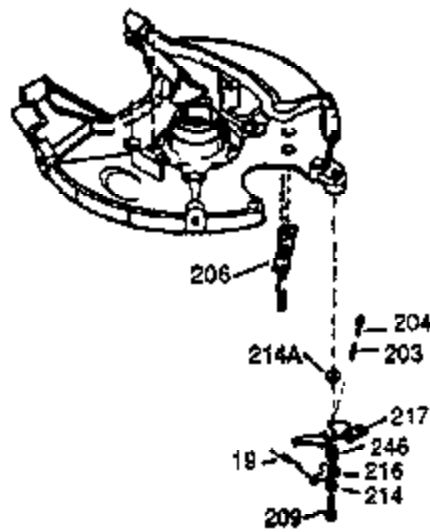

ILLUSTRATION SHOWS TYPICAL PARTS ONLY. ORDER BY PART NUMBER. PARTS NOT LISTED ARE SUPPLIED BY OEM.

VIEW 2 OF 2

Engine Parts List #2

Ref #	Part Number	Qty	Description
92	650815	1	Belleville Washer
93	650390	1	Flywheel Nut
239	35815	1	Air Cleaner Gasket
261B	650854	1	Washer
276	390311	1	Support Plate
276A	390312	1	Locking Plate
285	590551A	1	Starter Cup
291	29774	1	Fuel Line
370K	36695	1	Starter Decal
370I	550213	1	Warning Decal
410	730574		Debris Screen Kit (Incl. 411,412,413 & 370F)
411	35596	1	Debris Screen
412	35597	3	Debris Screen Bracket
413	650910	6	Screw, 8-32 x 1/4"