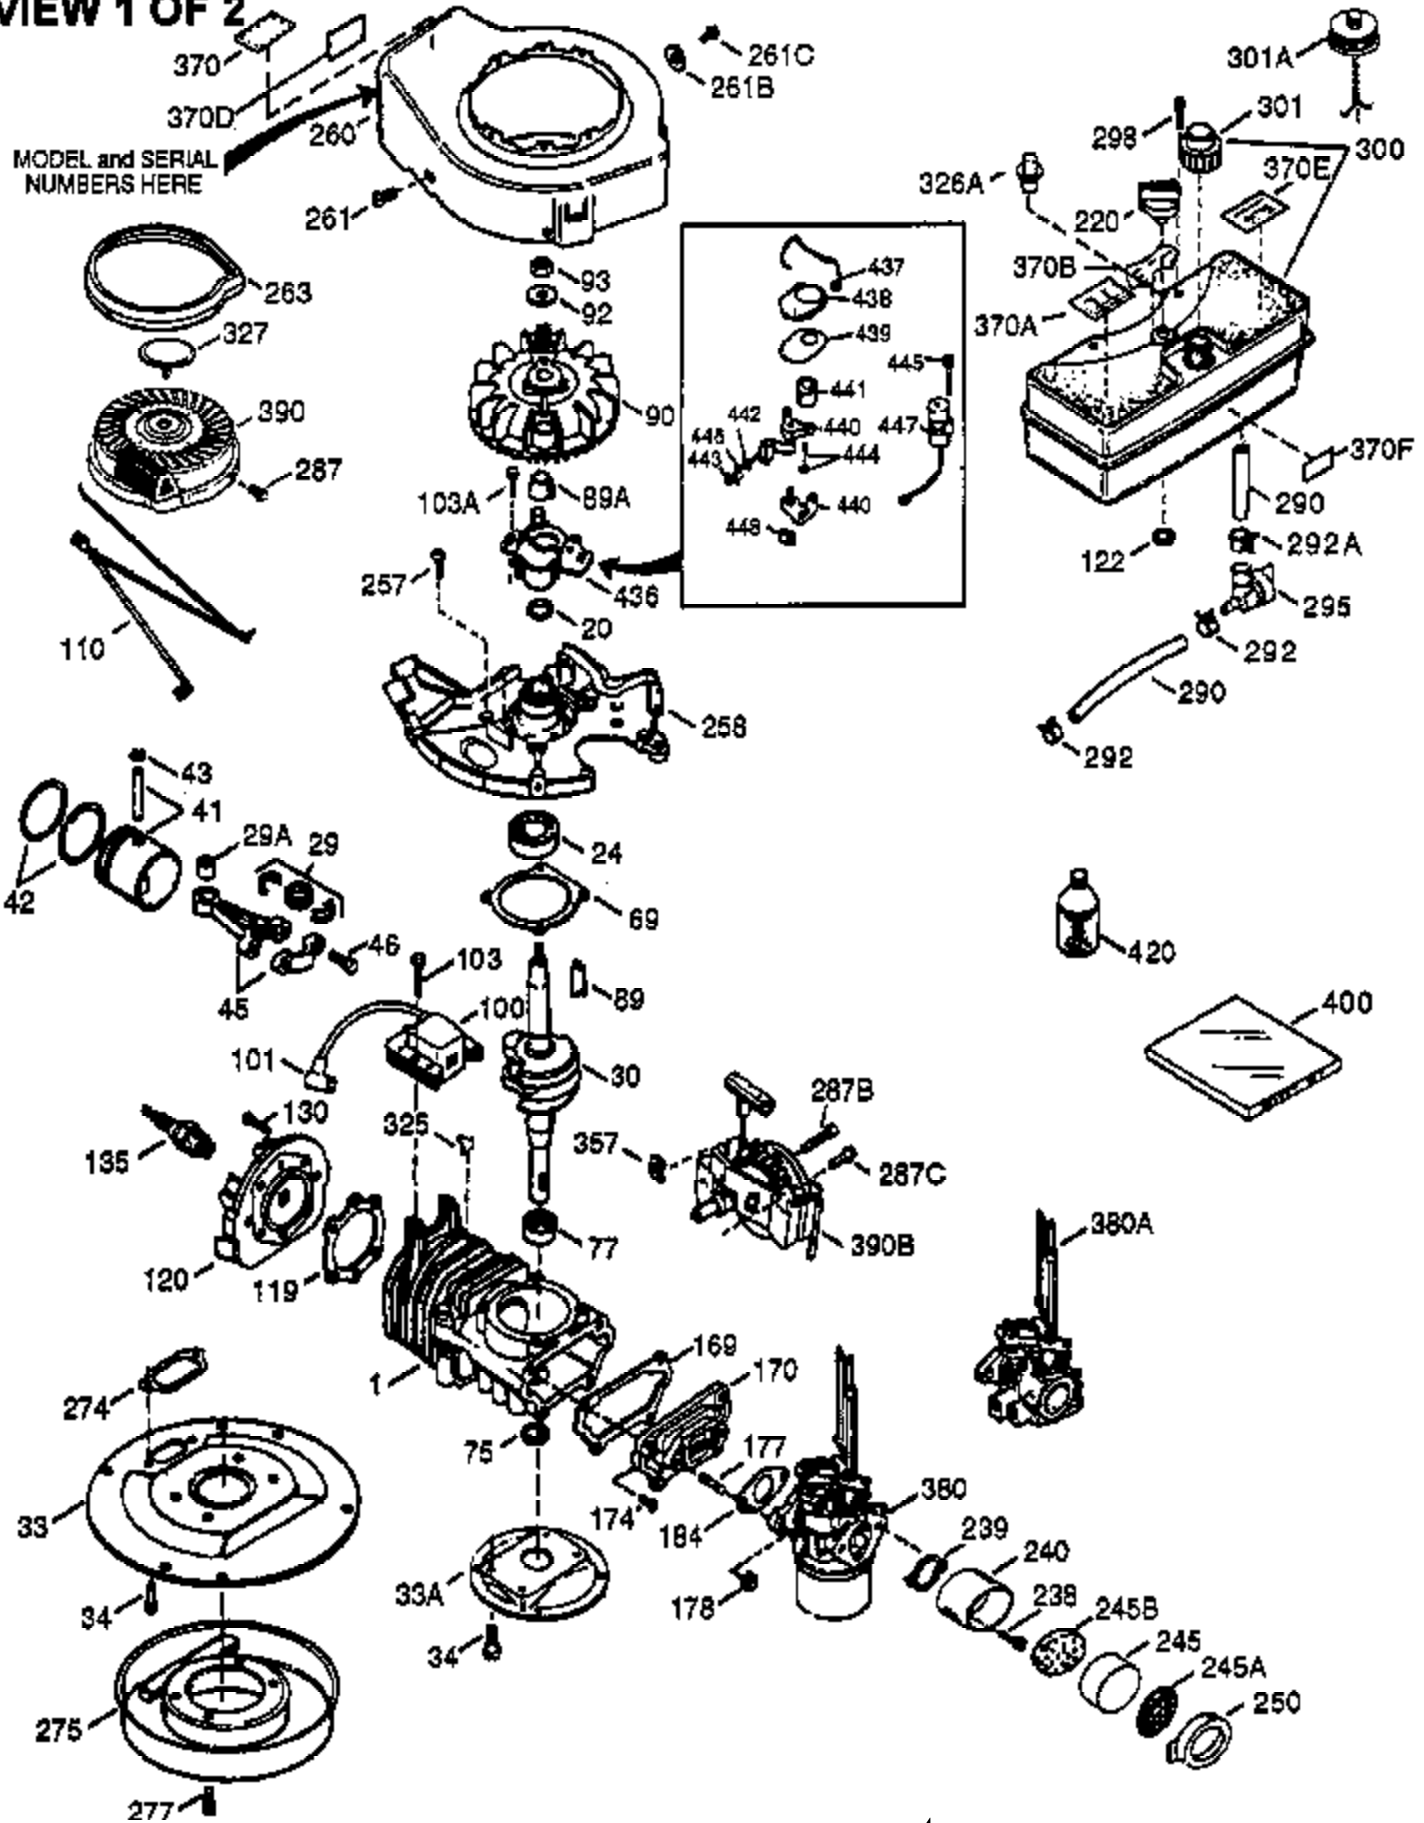

## Engine Parts List #1

Ref #	Part Number	Qty	Description
1	0	1	Cylinder (Order S/B if replacement is needed)
20	510319	1	Oil Seal
24	530110	1	Ball Bearing
29A	530104A	1	Cartridge Bearing
29	530150	1	Needle Bearing & Liner Set (37 Needle s)
30	290548	1	Crankshaft
34	650797	4	Screw, 5/16-18 x 1/2"
41	310283A	1	Piston & Pin Ass'y. (Incl. 43)
42	310190	2	Ring Set
43	310167	2	Piston Pin Retaining Ring
45	310235B	1	Connecting Rod Ass'y. (Incl. 29, 29A & 46)
46	650633	2	Connecting Rod Bolt
69	510292A	1	* Cylinder Cover Gasket
75	28427	1	Oil Seal
77	780097	1	Cartridge Bearing
89A	611032	1	Adapter Sleeve
90	611112	1	Flywheel
92	650815	1	Belleville Washer
93	650390	1	Flywheel Nut
100	34443A	1	Solid State Ignition
101	610118	1	Spark Plug Cover
103	651007	2	Screw, Torx T-15, 10-24 x 15/16"
110	611071	1	Ground Wire
119	510274A	1	* Cylinder Head Gasket
120	250240B	1	Cylinder Head
122	570641	1	Retaining Ring
130	650477	6	Screw, Torx T-30, 1/4-20 x 3/4"
135	33636	1	Resistor Spark Plug (RJ17LM)
169	510323A	1	* Cover Plate Gasket
170	470152A	1	Reed & Cover Plate (Incl. 178)
174	650579	4	Screw, Torx T-25, 10-24 x 1/2"
178	29752	2	Nut & Lock Washer, 1/4-28
184	510110A	1	* Carburetor Gasket
220	570640	1	Control Knob
239	35815	1	Air Cleaner Gasket
257	650911	4	Screw, Torx T-30, 1/4-20 x 5/8"
258	350408	1	Blower Housing Base (Incl. 20)
260	350457	1	Blower Housing
261	650958	3	Screw, 1/4-20 x 7/16"
261B	650854	1	Washer
261C	650773	1	Screw, 1/4-20 x 1/2"
274	510257A	1	Exhaust Gasket
275	390310	1	Muffler
277	650488	2	Screw, 1/4-20 x 1-1/4"
287	650926	4	Screw, 8-32 x 21/64"
290	29774	1	Fuel Line
291	29774	1	Fuel Line
292	26460	4	Fuel Line Clamp
295	35857	1	Fuel Shut-Off Valve
298	650803	2	Screw, 10-32 x 7/8"
300	410241	1	Fuel Tank (Incl. 301)
301	410224	1	Fuel Cap
325	29443	1	Wire Clip
370A	36261	1	Lubrication Decal
370B	550242	1	Run/Choke Decal
370F	34387	1	Debris Screen Decal
370	550212	1	Fuel Mix Decal
370I	550213	1	Warning Decal