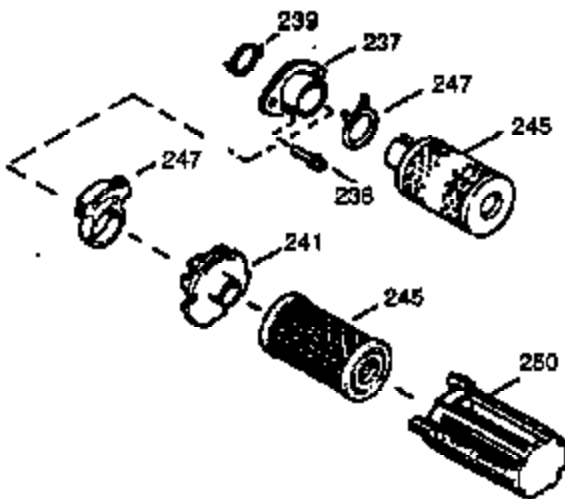

ILLUSTRATION SHOWS TYPICAL PARTS ONLY. ORDER BY PART NUMBER. PARTS NOT LISTED ARE SUPPLIED BY OEM.

VIEW 2 OF 2

Engine Parts List #2

Ref #	Part Number	Qty	Description
92	650815	1	Belleville Washer
93	650390	1	Flywheel Nut
239	35815	1	Air Cleaner Gasket
261B	650854	1	Washer
276	390311	1	Support Plate
276A	390312	1	Locking Plate
285	590551A	1	Starter Cup
291	29774	1	Fuel Line
370K	36695	1	Starter Decal
370I	550213	1	Warning Decal
410	730574		Debris Screen Kit (Incl. 411,412,413 & 370F)
411	35596	1	Debris Screen
412	35597	3	Debris Screen Bracket
413	650910	6	Screw, 8-32 x 1/4"