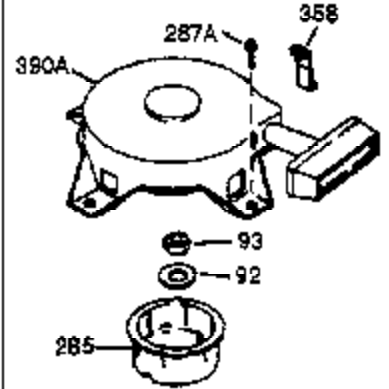

ILLUSTRATION SHOWS TYPICAL PARTS ONLY. ORDER BY PART NUMBER. PARTS NOT LISTED ARE SUPPLIED BY OEM.

VIEW 2 OF 2

Engine Parts List #2

Ref #	Part Number	Qty	Description
92	650815	1	Belleville Washer
93	650390	1	Flywheel Nut
239	35815	1	Air Cleaner Gasket
261B	650854	1	Washer
276	390311	1	Support Plate
276A	390312	1	Locking Plate
285	590551A	1	Starter Cup
291	29774	1	Fuel Line
370K	36695	1	Starter Decal
370I	550213	1	Warning Decal
410	730574		Debris Screen Kit (Incl. 411,412,413 & 370F)
411	35596	1	Debris Screen
412	35597	3	Debris Screen Bracket
413	650910	6	Screw, 8-32 x 1/4"