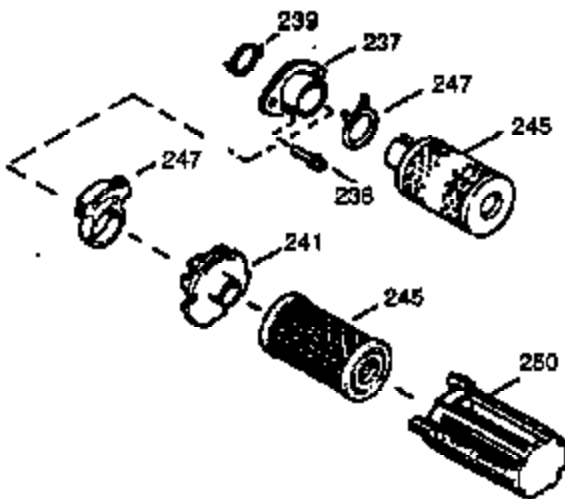

ILLUSTRATION SHOWS TYPICAL PARTS ONLY. ORDER BY PART NUMBER. PARTS NOT LISTED ARE SUPPLIED BY OEM.

VIEW 2 OF 2

Ref #	Part Number	Qty	Description
92	650815	1	Belleville Washer
93	650390	1	Flywheel Nut
239	35815	1	Air Cleaner Gasket
261B	650854	1	Washer
276	390312	1	Locking Plate
276A	390311	1	Support Plate
285	590551A	1	Starter Cup
291	29774	1	Fuel Line
370K	36695	1	Starter Decal
370P	34387	1	Debris Screen Decal
410	730574	1	Debris Screen Kit (Incl. 370P & 411 - 413)
411	35596	1	Debris Screen
412	35597	3	Debris Screen Bracket
413	650910	6	Screw, 8-32 x 1/4"