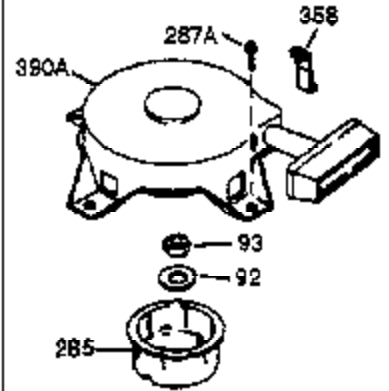

ILLUSTRATION SHOWS TYPICAL PARTS ONLY. ORDER BY PART NUMBER. PARTS NOT LISTED ARE SUPPLIED BY OEM.

VIEW 2 OF 2

Ref #	Part Number	Qty	Description
92	650815	1	Belleville Washer
93	650390	1	Flywheel Nut
239	35815	1	Air Cleaner Gasket
261B	650854	1	Washer
276	390312	1	Locking Plate
276A	390311	1	Support Plate
285	590551A	1	Starter Cup
291	29774	1	Fuel Line
370K	36695	1	Starter Decal
370P	34387	1	Debris Screen Decal
410	730574	1	Debris Screen Kit (Incl. 370P & 411 - 413)
411	35596	1	Debris Screen
412	35597	3	Debris Screen Bracket
413	650910	6	Screw, 8-32 x 1/4"