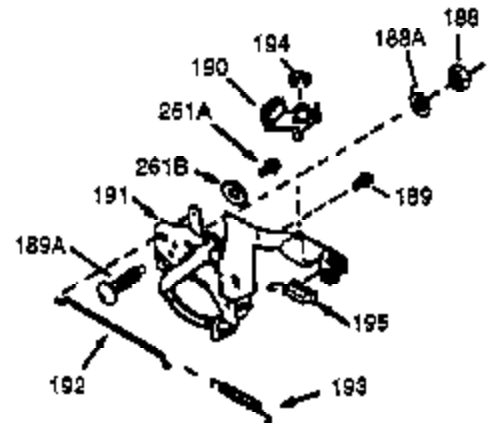

ILLUSTRATION SHOWS TYPICAL PARTS ONLY. ORDER BY PART NUMBER. PARTS NOT LISTED ARE SUPPLIED BY OEM.

VIEW 2 OF 2

Ref #	Part Number	Qty	Description
92	650815	1	Belleville Washer
93	650390	1	Flywheel Nut
239	35815	1	Air Cleaner Gasket
261B	650854	1	Washer
276	390312	1	Locking Plate
276A	390311	1	Support Plate
285	590551A	1	Starter Cup
291	29774	1	Fuel Line
370K	36695	1	Starter Decal
370P	34387	1	Debris Screen Decal
410	730574	1	Debris Screen Kit (Incl. 370P & 411 - 413)
411	35596	1	Debris Screen
412	35597	3	Debris Screen Bracket
413	650910	6	Screw, 8-32 x 1/4"