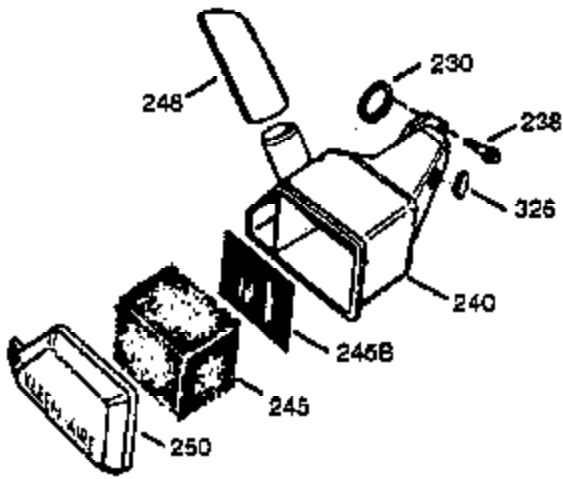

ILLUSTRATION SHOWS TYPICAL PARTS ONLY. ORDER BY PART NUMBER. PARTS NOT LISTED ARE SUPPLIED BY OEM.

VIEW 2 OF 2

Ref #	Part Number	Qty	Description
92	650815	1	Belleville Washer
93	650390	1	Flywheel Nut
239	35815	1	Air Cleaner Gasket
261B	650854	1	Washer
276	390312	1	Locking Plate
276A	390311	1	Support Plate
285	590551A	1	Starter Cup
291	29774	1	Fuel Line
370K	36695	1	Starter Decal
370P	34387	1	Debris Screen Decal
410	730574	1	Debris Screen Kit (Incl. 370P & 411 - 413)
411	35596	1	Debris Screen
412	35597	3	Debris Screen Bracket
413	650910	6	Screw, 8-32 x 1/4"