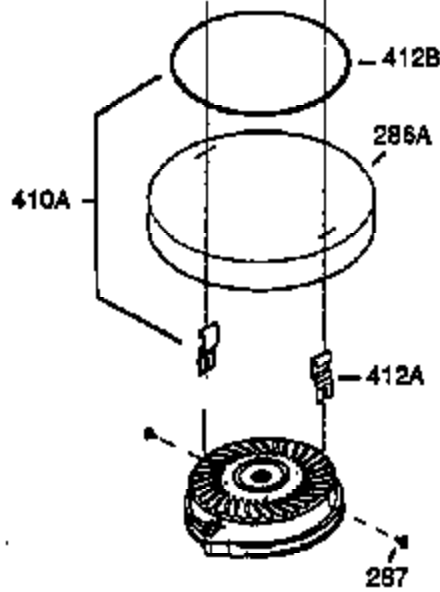

ILLUSTRATION SHOWS TYPICAL PARTS ONLY. ORDER BY PART NUMBER. PARTS NOT LISTED ARE SUPPLIED BY OEM.

VIEW 2 OF 2

Ref #	Part Number	Qty	Description
92	650815	1	Belleville Washer
93	650390	1	Flywheel Nut
239	35815	1	Air Cleaner Gasket
261B	650854	1	Washer
276	390312	1	Locking Plate
276A	390311	1	Support Plate
285	590551A	1	Starter Cup
291	29774	1	Fuel Line
370K	36695	1	Starter Decal
370P	34387	1	Debris Screen Decal
410	730574	1	Debris Screen Kit (Incl. 370P & 411 - 413)
411	35596	1	Debris Screen
412	35597	3	Debris Screen Bracket
413	650910	6	Screw, 8-32 x 1/4"