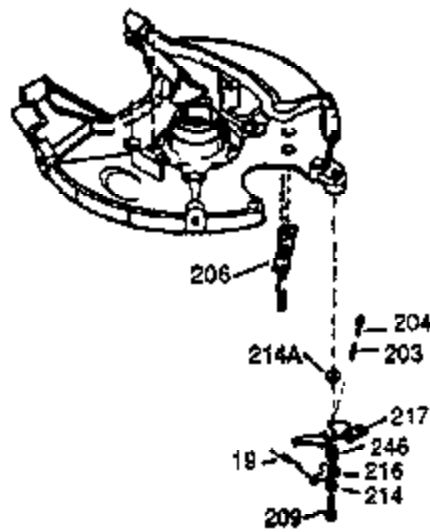

ILLUSTRATION SHOWS TYPICAL PARTS ONLY. ORDER BY PART NUMBER. PARTS NOT LISTED ARE SUPPLIED BY OEM.

VIEW 2 OF 2

Ref #	Part Number	Qty	Description
92	650815	1	Belleville Washer
93	650390	1	Flywheel Nut
239	35815	1	Air Cleaner Gasket
261B	650854	1	Washer
276	390312	1	Locking Plate
276A	390311	1	Support Plate
285	590551A	1	Starter Cup
291	29774	1	Fuel Line
370K	36695	1	Starter Decal
370P	34387	1	Debris Screen Decal
410	730574	1	Debris Screen Kit (Incl. 370P & 411 - 413)
411	35596	1	Debris Screen
412	35597	3	Debris Screen Bracket
413	650910	6	Screw, 8-32 x 1/4"