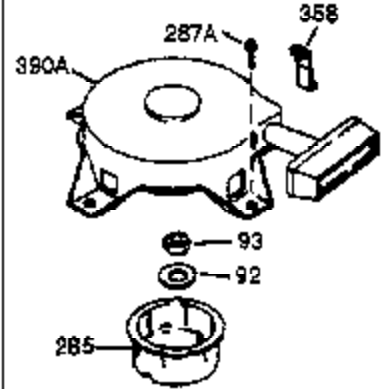

ILLUSTRATION SHOWS TYPICAL PARTS ONLY. ORDER BY PART NUMBER. PARTS NOT LISTED ARE SUPPLIED BY OEM.

VIEW 2 OF 2

Ref #	Part Number	Qty	Description
92	650815	1	Belleville Washer
93	650390	1	Flywheel Nut
239	35815	1	Air Cleaner Gasket
261B	650854	1	Washer
276A	390311	1	Support Plate
276	390312	1	Locking Plate
285	590551A	1	Starter Cup
286A	36403	1	Starter Air Cleaner
291	29774	1	Fuel Line
370C	34387	1	Screen Decal
410A	730604	1	Starter Muff Kit (Incl. 286A, 412A & 412B)
412A	36405	2	Starter Air Cleaner Mounting Bracket
412B	36404	1	Starter Air Cleaner Mounting Ring