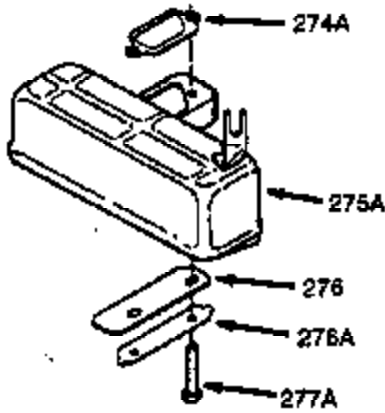

ILLUSTRATION SHOWS TYPICAL PARTS ONLY. ORDER BY PART NUMBER. PARTS NOT LISTED ARE SUPPLIED BY OEM.

VIEW 2 OF 2

Ref #	Part Number	Qty	Description
92	650815	1	Belleville Washer
93	650390	1	Flywheel Nut
239	35815	1	Air Cleaner Gasket
261B	650854	1	Washer
276A	390311	1	Support Plate
276	390312	1	Locking Plate
285	590551A	1	Starter Cup
286A	36403	1	Starter Air Cleaner
291	29774	1	Fuel Line
370C	34387	1	Screen Decal
410A	730604	1	Starter Muff Kit (Incl. 286A, 412A & 412B)
412A	36405	2	Starter Air Cleaner Mounting Bracket
412B	36404	1	Starter Air Cleaner Mounting Ring