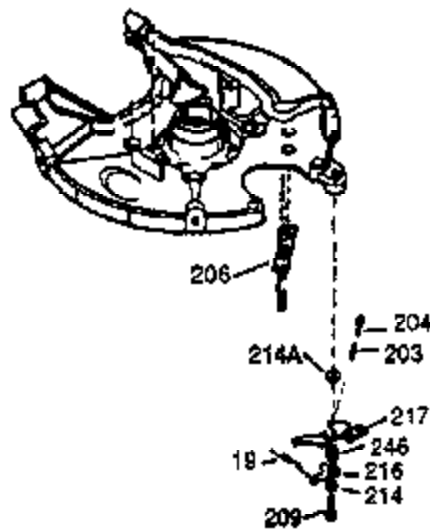

ILLUSTRATION SHOWS TYPICAL PARTS ONLY. ORDER BY PART NUMBER. PARTS NOT LISTED ARE SUPPLIED BY OEM.

VIEW 2 OF 2

Ref #	Part Number	Qty	Description
92	650815	1	Belleville Washer
93	650390	1	Flywheel Nut
239	35815	1	Air Cleaner Gasket
261B	650854	1	Washer
276A	390311	1	Support Plate
276	390312	1	Locking Plate
285	590551A	1	Starter Cup
286A	36403	1	Starter Air Cleaner
291	29774	1	Fuel Line
370C	34387	1	Screen Decal
410A	730604	1	Starter Muff Kit (Incl. 286A, 412A & 412B)
412A	36405	2	Starter Air Cleaner Mounting Bracket
412B	36404	1	Starter Air Cleaner Mounting Ring