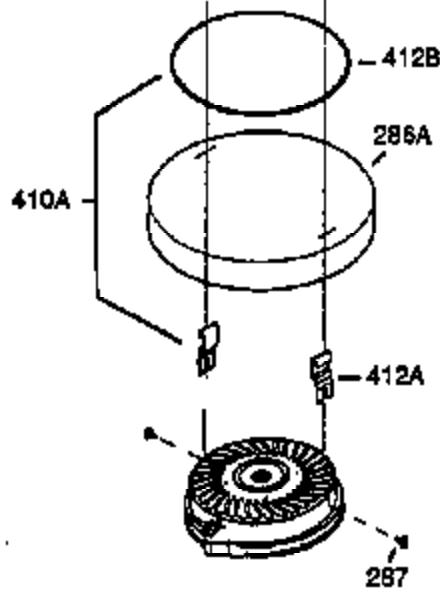

ILLUSTRATION SHOWS TYPICAL PARTS ONLY. ORDER BY PART NUMBER. PARTS NOT LISTED ARE SUPPLIED BY OEM.

VIEW 2 OF 2

Ref #	Part Number	Qty	Description
92	650815	1	Belleville Washer
93	650390	1	Flywheel Nut
239	35815	1	Air Cleaner Gasket
261B	650854	1	Washer
276A	390311	1	Support Plate
276	390312	1	Locking Plate
285	590551A	1	Starter Cup
286A	36403	1	Starter Air Cleaner
291	29774	1	Fuel Line
370C	34387	1	Screen Decal
410A	730604	1	Starter Muff Kit (Incl. 286A, 412A & 412B)
412A	36405	2	Starter Air Cleaner Mounting Bracket
412B	36404	1	Starter Air Cleaner Mounting Ring