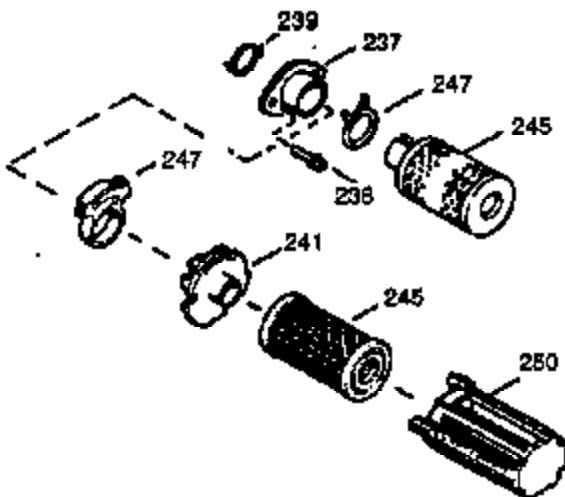

ILLUSTRATION SHOWS TYPICAL PARTS ONLY. ORDER BY PART NUMBER. PARTS NOT LISTED ARE SUPPLIED BY OEM.

VIEW 2 OF 2

Ref #	Part Number	Qty	Description
92	650815	1	Belleville Washer
93	650390	1	Flywheel Nut
239	35815	1	Air Cleaner Gasket
261B	650854	1	Washer
276A	390311	1	Support Plate
276	390312	1	Locking Plate
285	590551A	1	Starter Cup
286A	36403	1	Starter Air Cleaner
291	29774	1	Fuel Line
370C	34387	1	Screen Decal
410A	730604	1	Starter Muff Kit (Incl. 286A, 412A & 412B)
412A	36405	2	Starter Air Cleaner Mounting Bracket
412B	36404	1	Starter Air Cleaner Mounting Ring