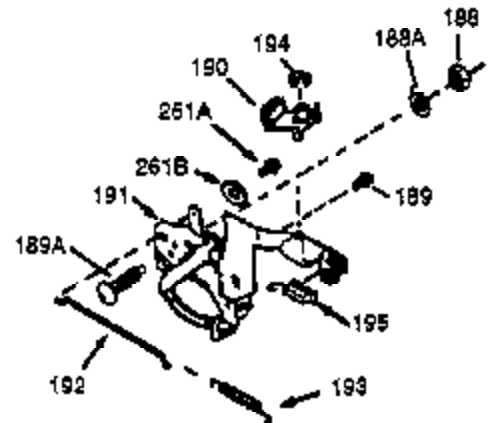

ILLUSTRATION SHOWS TYPICAL PARTS ONLY. ORDER BY PART NUMBER. PARTS NOT LISTED ARE SUPPLIED BY OEM.

VIEW 2 OF 2

Ref #	Part Number	Qty	Description
92	650815	1	Belleville Washer
93	650390	1	Flywheel Nut
239	35815	1	Air Cleaner Gasket
261B	650854	1	Washer
276A	390311	1	Support Plate
276	390312	1	Locking Plate
285	590551A	1	Starter Cup
286A	36403	1	Starter Air Cleaner
291	29774	1	Fuel Line
370C	34387	1	Screen Decal
410A	730604	1	Starter Muff Kit (Incl. 286A, 412A & 412B)
412A	36405	2	Starter Air Cleaner Mounting Bracket
412B	36404	1	Starter Air Cleaner Mounting Ring