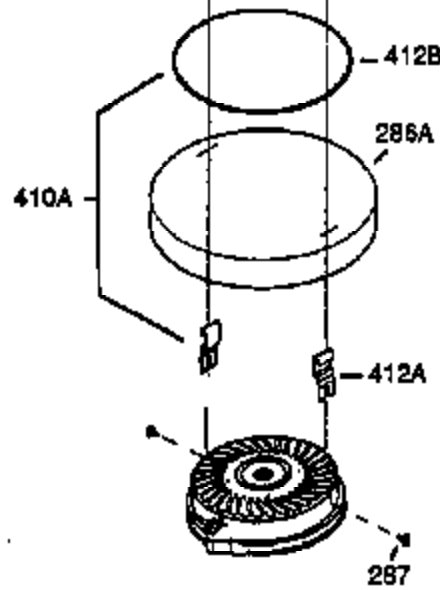

ILLUSTRATION SHOWS TYPICAL PARTS ONLY. ORDER BY PART NUMBER. PARTS NOT LISTED ARE SUPPLIED BY OEM.

VIEW 2 OF 2

Ref #	Part Number	Qty	Description
92	650815	1	Belleville Washer
93	650390	1	Flywheel Nut
239	35815	1	Air Cleaner Gasket
261B	650854	1	Washer
276	390311	1	Support Plate
276A	390312	1	Locking Plate
285	590551A	1	Starter Cup
291	29774		Fuel Line
370C	34387	1	Instruction Decal
370K	36695	1	Starter Decal