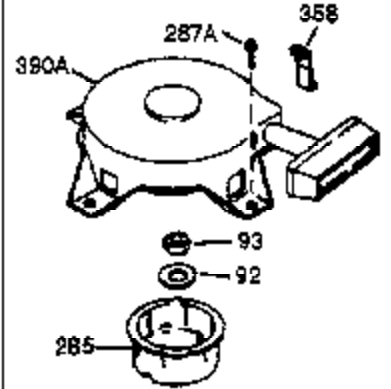

ILLUSTRATION SHOWS TYPICAL PARTS ONLY. ORDER BY PART NUMBER. PARTS NOT LISTED ARE SUPPLIED BY OEM.

VIEW 2 OF 2

Ref #	Part Number	Qty	Description
92	650815	1	Belleville Washer
93	650390	1	Flywheel Nut
239	35815	1	Air Cleaner Gasket
261B	650854	1	Washer
276	390311	1	Support Plate
276A	390312	1	Locking Plate
285	590551A	1	Starter Cup
291	29774		Fuel Line
370C	34387	1	Instruction Decal
370K	36695	1	Starter Decal