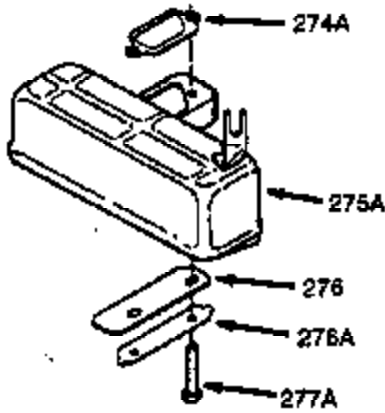

ILLUSTRATION SHOWS TYPICAL PARTS ONLY. ORDER BY PART NUMBER. PARTS NOT LISTED ARE SUPPLIED BY OEM.

VIEW 2 OF 2

Ref #	Part Number	Qty	Description
92	650815	1	Belleville Washer
93	650390	1	Flywheel Nut
239	35815	1	Air Cleaner Gasket
261B	650854	1	Washer
276	390311	1	Support Plate
276A	390312	1	Locking Plate
285	590551A	1	Starter Cup
291	29774		Fuel Line
370C	34387	1	Instruction Decal
370K	36695	1	Starter Decal