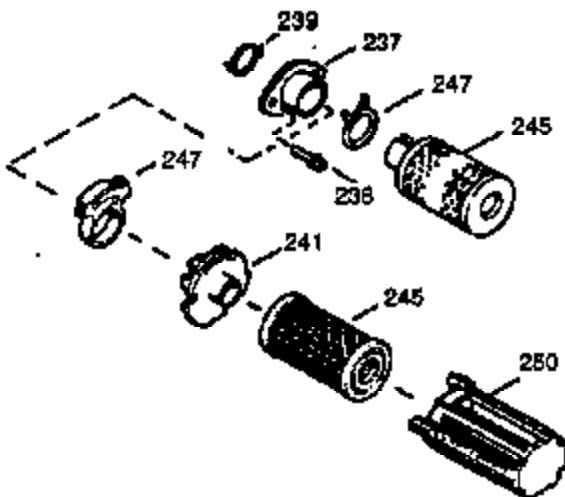

ILLUSTRATION SHOWS TYPICAL PARTS ONLY. ORDER BY PART NUMBER. PARTS NOT LISTED ARE SUPPLIED BY OEM.

VIEW 2 OF 2

Ref #	Part Number	Qty	Description
92	650815	1	Belleville Washer
93	650390	1	Flywheel Nut
239	35815	1	Air Cleaner Gasket
261B	650854	1	Washer
276	390311	1	Support Plate
276A	390312	1	Locking Plate
285	590551A	1	Starter Cup
291	29774		Fuel Line
370C	34387	1	Instruction Decal
370K	36695	1	Starter Decal