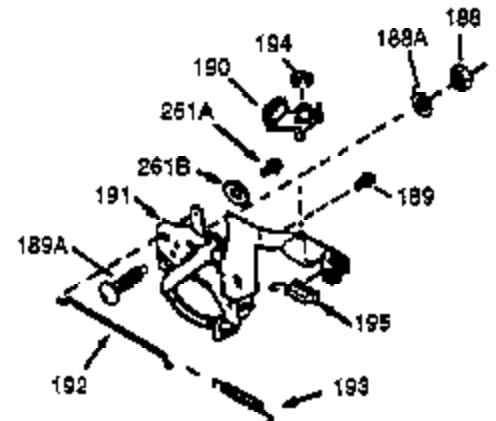

ILLUSTRATION SHOWS TYPICAL PARTS ONLY. ORDER BY PART NUMBER. PARTS NOT LISTED ARE SUPPLIED BY OEM.

VIEW 2 OF 2

Ref #	Part Number	Qty	Description
92	650815	1	Belleville Washer
93	650390	1	Flywheel Nut
239	35815	1	Air Cleaner Gasket
261B	650854	1	Washer
276	390311	1	Support Plate
276A	390312	1	Locking Plate
285	590551A	1	Starter Cup
291	29774		Fuel Line
370C	34387	1	Instruction Decal
370K	36695	1	Starter Decal