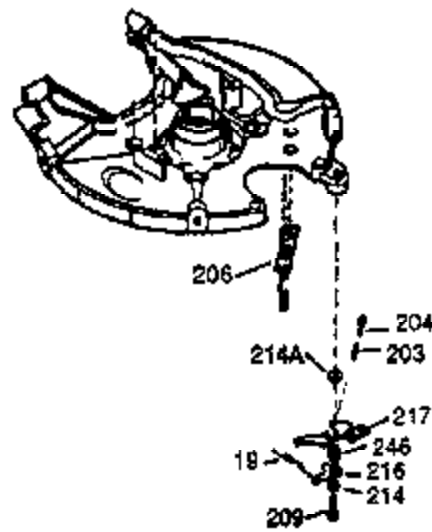

ILLUSTRATION SHOWS TYPICAL PARTS ONLY. ORDER BY PART NUMBER. PARTS NOT LISTED ARE SUPPLIED BY OEM.

VIEW 2 OF 2

Ref #	Part Number	Qty	Description
92	650815	1	Belleville Washer
93	650390	1	Flywheel Nut
239	35815	1	Air Cleaner Gasket
261B	650854	1	Washer
276	390311	1	Support Plate
276A	390312	1	Locking Plate
285	590551A	1	Starter Cup
291	29774		Fuel Line
370C	34387	1	Instruction Decal
370K	36695	1	Starter Decal