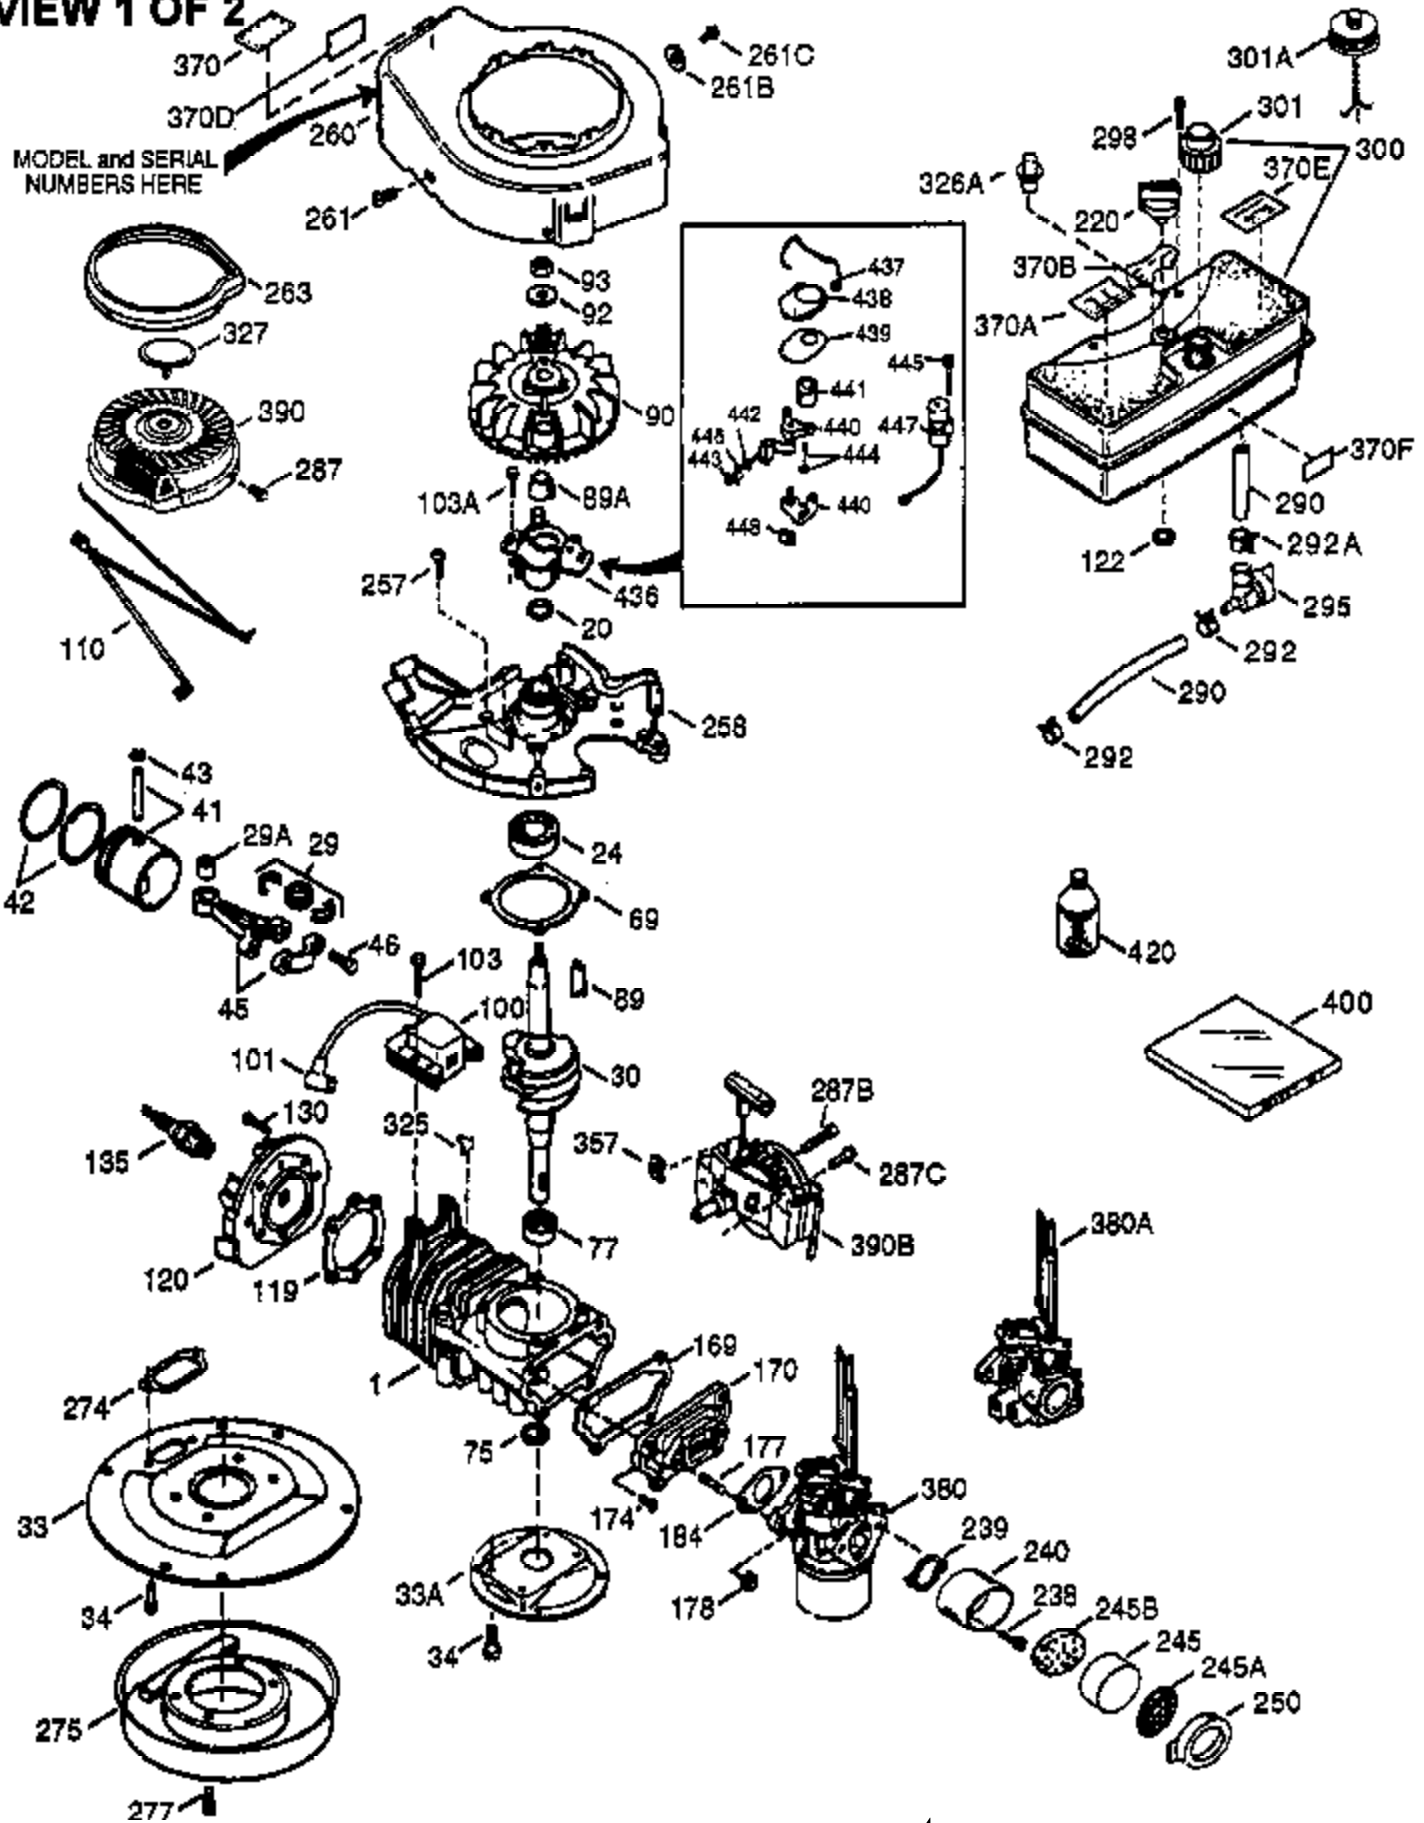

ILLUSTRATION SHOWS TYPICAL PARTS ONLY. ORDER BY PART NUMBER. PARTS NOT LISTED ARE SUPPLIED BY OEM.

VIEW 1 OF 2

Engine Parts List #1

Ref #	Part Number	Qty	Description
1	0	1	Cylinder (Order S/B if replacement is needed)
20	510319	1	Oil Seal
24	530110	1	Ball Bearing
29A	530104A	1	Cartridge Bearing
29	530150	1	Needle Bearing & Liner Set (37 Needle s)
30	290548	1	Crankshaft
41	310283A	1	Piston & Pin Ass'y. (Incl. 43)
42	310190	2	Ring Set
43	310167	2	Piston Pin Retaining Ring
45	310235B	1	Connecting Rod Ass'y. (Incl. 29, 29A & 46)
46	650633	4	Connecting Rod Bolt
69	510292A	1	* Cylinder Cover Gasket
75	28427	1	Oil Seal
77	780097	1	Cartridge Bearing
89A	611032	1	Adapter Sleeve
90	611112	1	Flywheel
92	650815	1	Belleville Washer
93	650390	1	Flywheel Nut
100	34443B	1	Solid State Ignition
101	610118	1	Spark Plug Cover
103	651007	2	Screw, Torx T-15, 10-24 x 15/16"
110	611071	1	Ground Wire
119	510274A	1	* Cylinder Head Gasket
120	250240B	1	Cylinder Head
122	570641	1	Retaining Ring
130	650477	6	Screw, Torx T-30, 1/4-20 x 3/4"
135	33636	1	Resistor Spark Plug (RJ17LM)
169	510323A	1	* Cover Plate Gasket
170	470152A	1	Reed & Cover Plate (Incl. 178)
174	650579	4	Screw, Torx T-25, 10-24 x 1/2"
178	29752	2	Nut & Lock Washer, 1/4-28
184	510110A	1	* Carburetor Gasket
220	570640	1	Control Knob
239	35815	1	Air Cleaner Gasket
257	650911	4	Screw, Torx T-30, 1/4-20 x 5/8"
258	350408	1	Blower Housing Base (Incl. 20)
260	350457	1	Blower Housing
261	650958	3	Screw, 1/4-20 x 7/16"
261B	650854	1	Washer
261C	650773	1	Screw, 1/4-20 x 1/2"
274	510257A	1	Exhaust Gasket
275	390310	1	Muffler
277	650488	2	Screw, 1/4-20 x 1-1/4"
287	650926	4	Screw, 8-32 x 21/64"
290	29774	2	Fuel Line
291	29774		Fuel Line
292	26460	4	Fuel Line Clamp
295	35857	1	Fuel Shut-Off Valve
298	650803	2	Screw, 10-32 x 7/8"
300	410241	1	Fuel Tank (Incl. 301)
301	410224	1	Fuel Cap
325	29443	1	Wire Clip
370K	36695	1	Starter Decal
370A	36261	1	Lubrication Decal
370A	550242	1	Choke Decal
380	632364	1	Carburetor (Incl. 184)