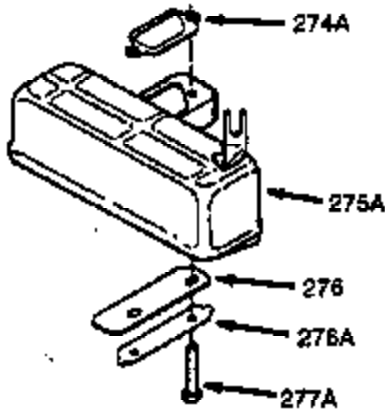

ILLUSTRATION SHOWS TYPICAL PARTS ONLY. ORDER BY PART NUMBER. PARTS NOT LISTED ARE SUPPLIED BY OEM.

VIEW 2 OF 2

Ref #	Part Number	Qty	Description
92	650815	1	Belleville Washer
93	650390	1	Flywheel Nut
239	35815	1	Air Cleaner Gasket
261B	650854	1	Washer
276	390311	1	Support Plate
276A	390312	1	Locking Plate
285	590551	1	Starter Cup
370C	34387	1	Instruction Decal