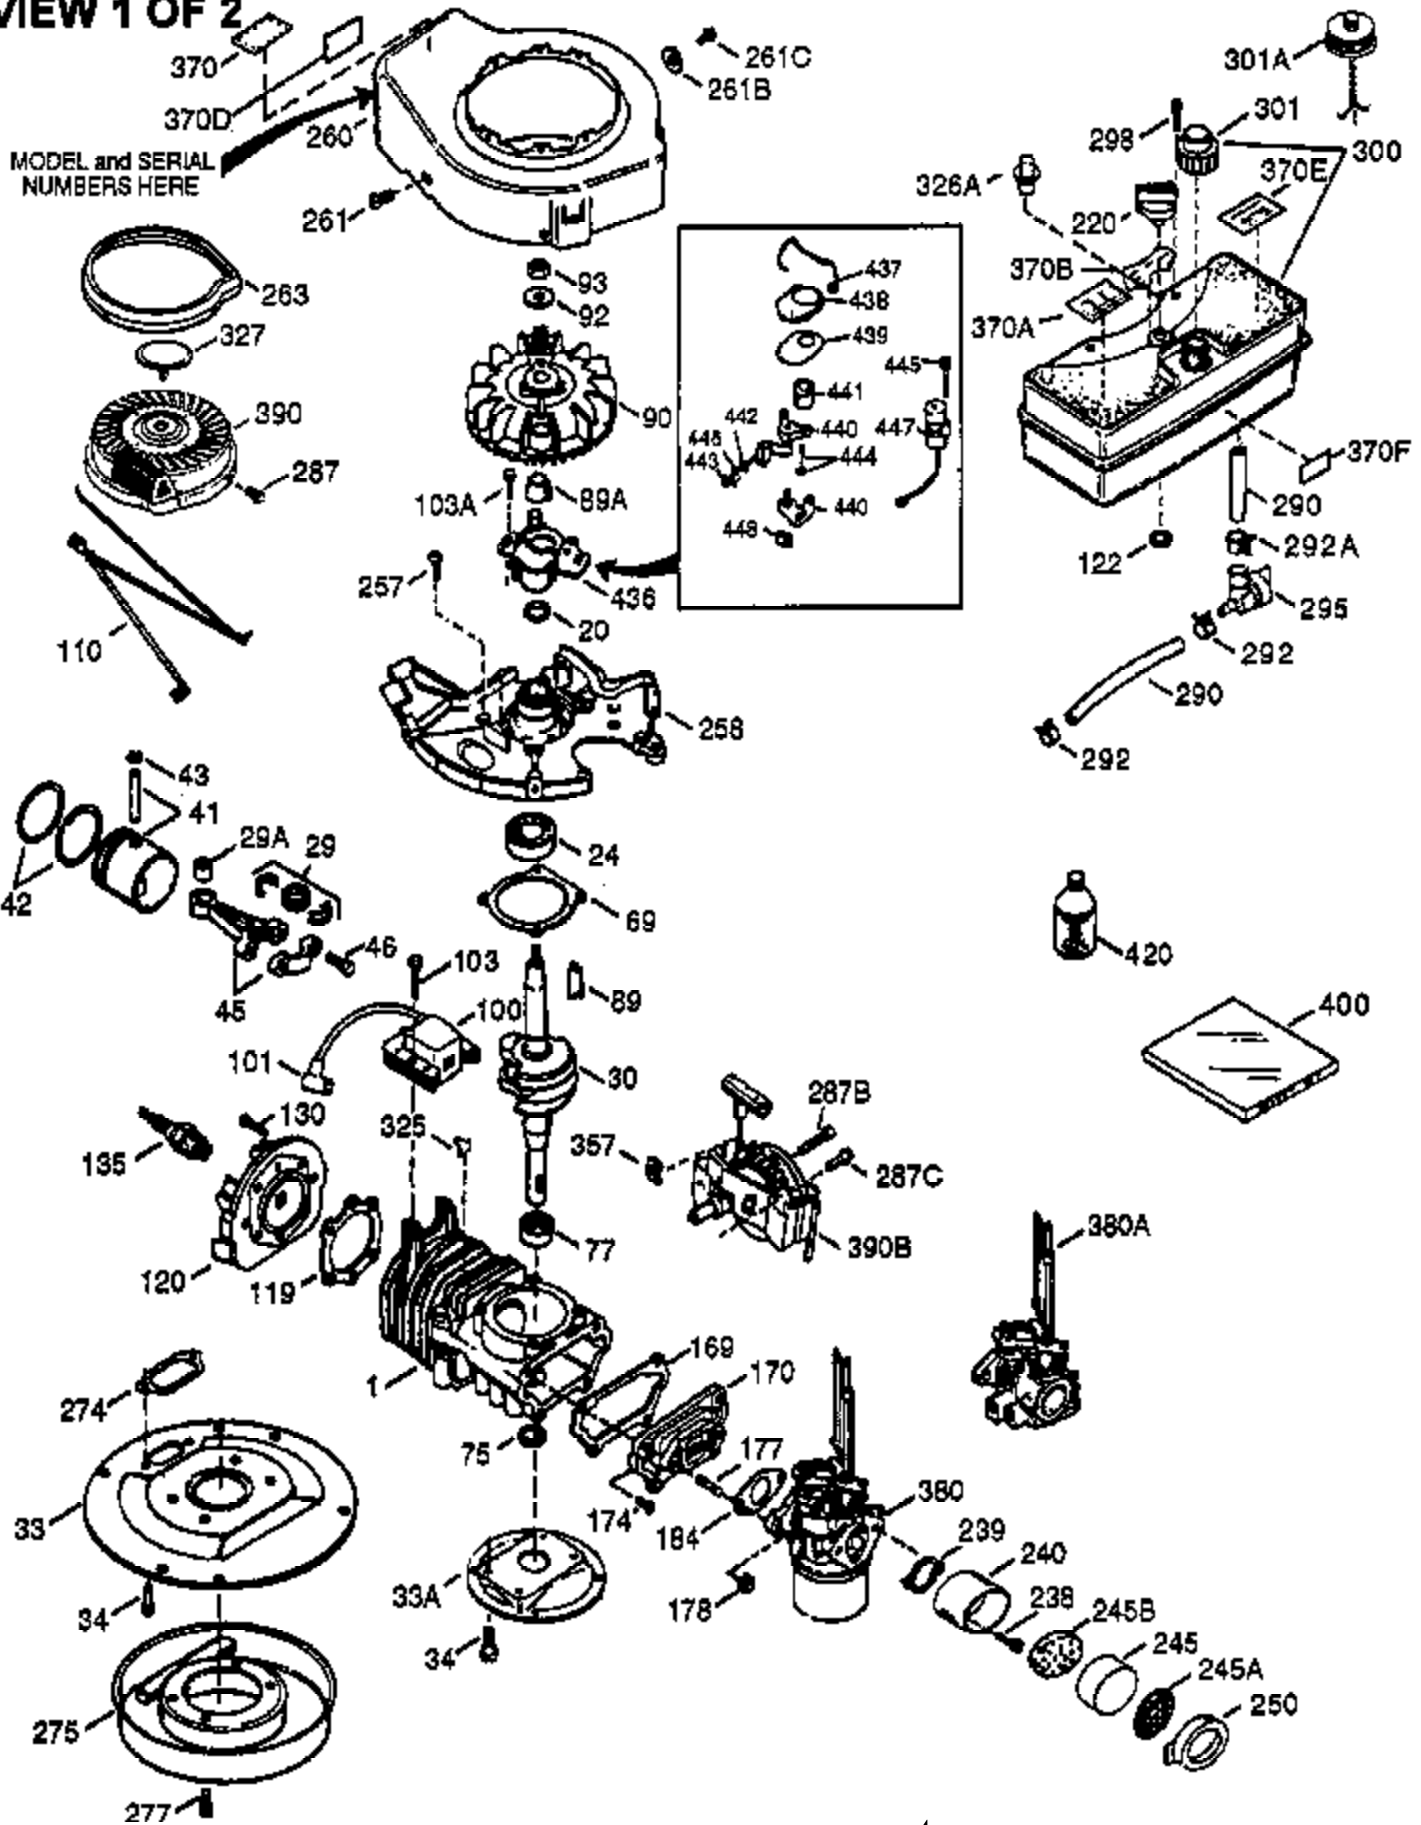

ILLUSTRATION SHOWS TYPICAL PARTS ONLY. ORDER BY PART NUMBER. PARTS NOT LISTED ARE SUPPLIED BY OEM.

VIEW 1 OF 2

Engine Parts List #1

Ref #	Part Number	Qty	Description
	1 0	1	Cylinder (Order S/B if replacement is needed)
	20 510319	1	Oil Seal
	24 530110	1	Ball Bearing
	29A 530104A	1	Cartridge Bearing
	29 530150	1	Needle Bearing & Liner Set (37 Needle s)
	30 290548	1	Crankshaft
	41 310283A	1	Piston & Pin Ass'y. (Incl. 43)
	42 310190	2	Ring Set
	43 310167	2	Piston Pin Retaining Ring
	45 310235B	1	Connecting Rod Ass'y. (Incl. 29, 29A & 46)
	46 650633	4	Connecting Rod Bolt
	69 510292A	1	* Cylinder Cover Gasket
	75 28427	1	Oil Seal
	77 780097	1	Cartridge Bearing
	89A 611032	1	Adapter Sleeve
	90 611112	1	Flywheel
	92 650815	1	Belleville Washer
	93 650390	1	Flywheel Nut
	100 34443A	1	Solid State Ignition
	101 610118	1	Spark Plug Cover
	103 650814	2	Screw, Torx T-15, 10-24 x 1"
	110 611071	1	Ground Wire
	119 510274A	1	* Cylinder Head Gasket
	120 250240B	1	Cylinder Head
	122 570641	1	Retaining Ring
	130 650477	6	Screw, Torx T-30, 1/4-20 x 3/4"
	135 33636	1	Resistor Spark Plug (RJ17LM)
	169 510323A	1	* Cover Plate Gasket
	170 470152A	1	Reed & Cover Plate (Incl. 178)
	174 650579	4	Screw, Torx T-25, 10-24 x 1/2"
	178 29752	2	Nut & Lock Washer, 1/4-28
	184 510110A	1	* Carburetor Gasket
	220 570640	1	Control Knob
	239 35815	1	Air Cleaner Gasket
	257 650911	4	Screw, Torx T-30, 1/4-20 x 5/8"
	258 350408	1	Blower Housing Base (Incl. 20)
	260 350457	1	Blower Housing
	261 650958	3	Screw, 1/4-20 x 7/16"
	261B 650854	1	Washer
	261C 650773	1	Screw, 1/4-20 x 1/2"
	274 510257A	1	Exhaust Gasket
	275 390310	1	Muffler
	277 650488	2	Screw, 1/4-20 x 1-1/4"
	287 650926	4	Screw, 8-32 x 21/64"
	290 29774	2	Fuel Line
	292 26460	4	Fuel Line Clamp
	295 35857	1	Fuel Shut-Off Valve
	298 650803	2	Screw, 10-32 x 7/8"
	300 410241	1	Fuel Tank (Incl. 301)
	301 410224	1	Fuel Cap
	325 29443	1	Wire Clip
	327 35392	1	Starter Plug
	370B 35977	1	Instruction Decal
	370A 550242	1	Choke Decal
	380 632364	1	Carburetor (Incl. 184)
	390 590688	1	Rewind Starter