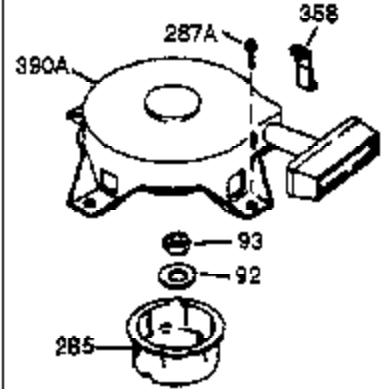

ILLUSTRATION SHOWS TYPICAL PARTS ONLY. ORDER BY PART NUMBER. PARTS NOT LISTED ARE SUPPLIED BY OEM.

VIEW 2 OF 2

Ref #	Part Number	Qty	Description
92	650815	1	Belleville Washer
93	650390	1	Flywheel Nut
239	35815	1	Air Cleaner Gasket
261B	650854	1	Washer
276	390311	1	Support Plate
276A	390312	1	Locking Plate
285	590551	1	Starter Cup
370C	34387	1	Instruction Decal