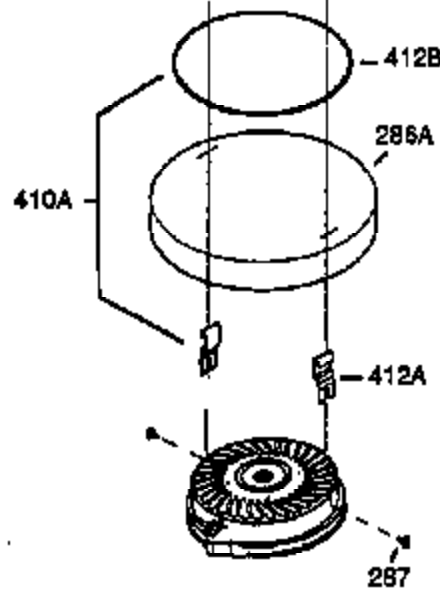

ILLUSTRATION SHOWS TYPICAL PARTS ONLY. ORDER BY PART NUMBER. PARTS NOT LISTED ARE SUPPLIED BY OEM.

VIEW 2 OF 2

Ref #	Part Number	Qty	Description
92	650815	1	Belleville Washer
93	650390	1	Flywheel Nut
239	35815	1	Air Cleaner Gasket
261B	650854	1	Washer
276	390311	1	Support Plate
276A	390312	1	Locking Plate
285	590551	1	Starter Cup
370C	34387	1	Instruction Decal