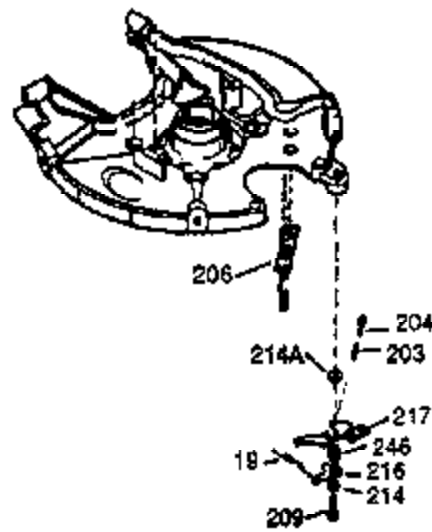

ILLUSTRATION SHOWS TYPICAL PARTS ONLY. ORDER BY PART NUMBER. PARTS NOT LISTED ARE SUPPLIED BY OEM.

VIEW 2 OF 2

Ref #	Part Number	Qty	Description
92	650815	1	Belleville Washer
93	650390	1	Flywheel Nut
239	35815	1	Air Cleaner Gasket
261B	650854	1	Washer
276	390311	1	Support Plate
276A	390312	1	Locking Plate
285	590551	1	Starter Cup
370C	34387	1	Instruction Decal