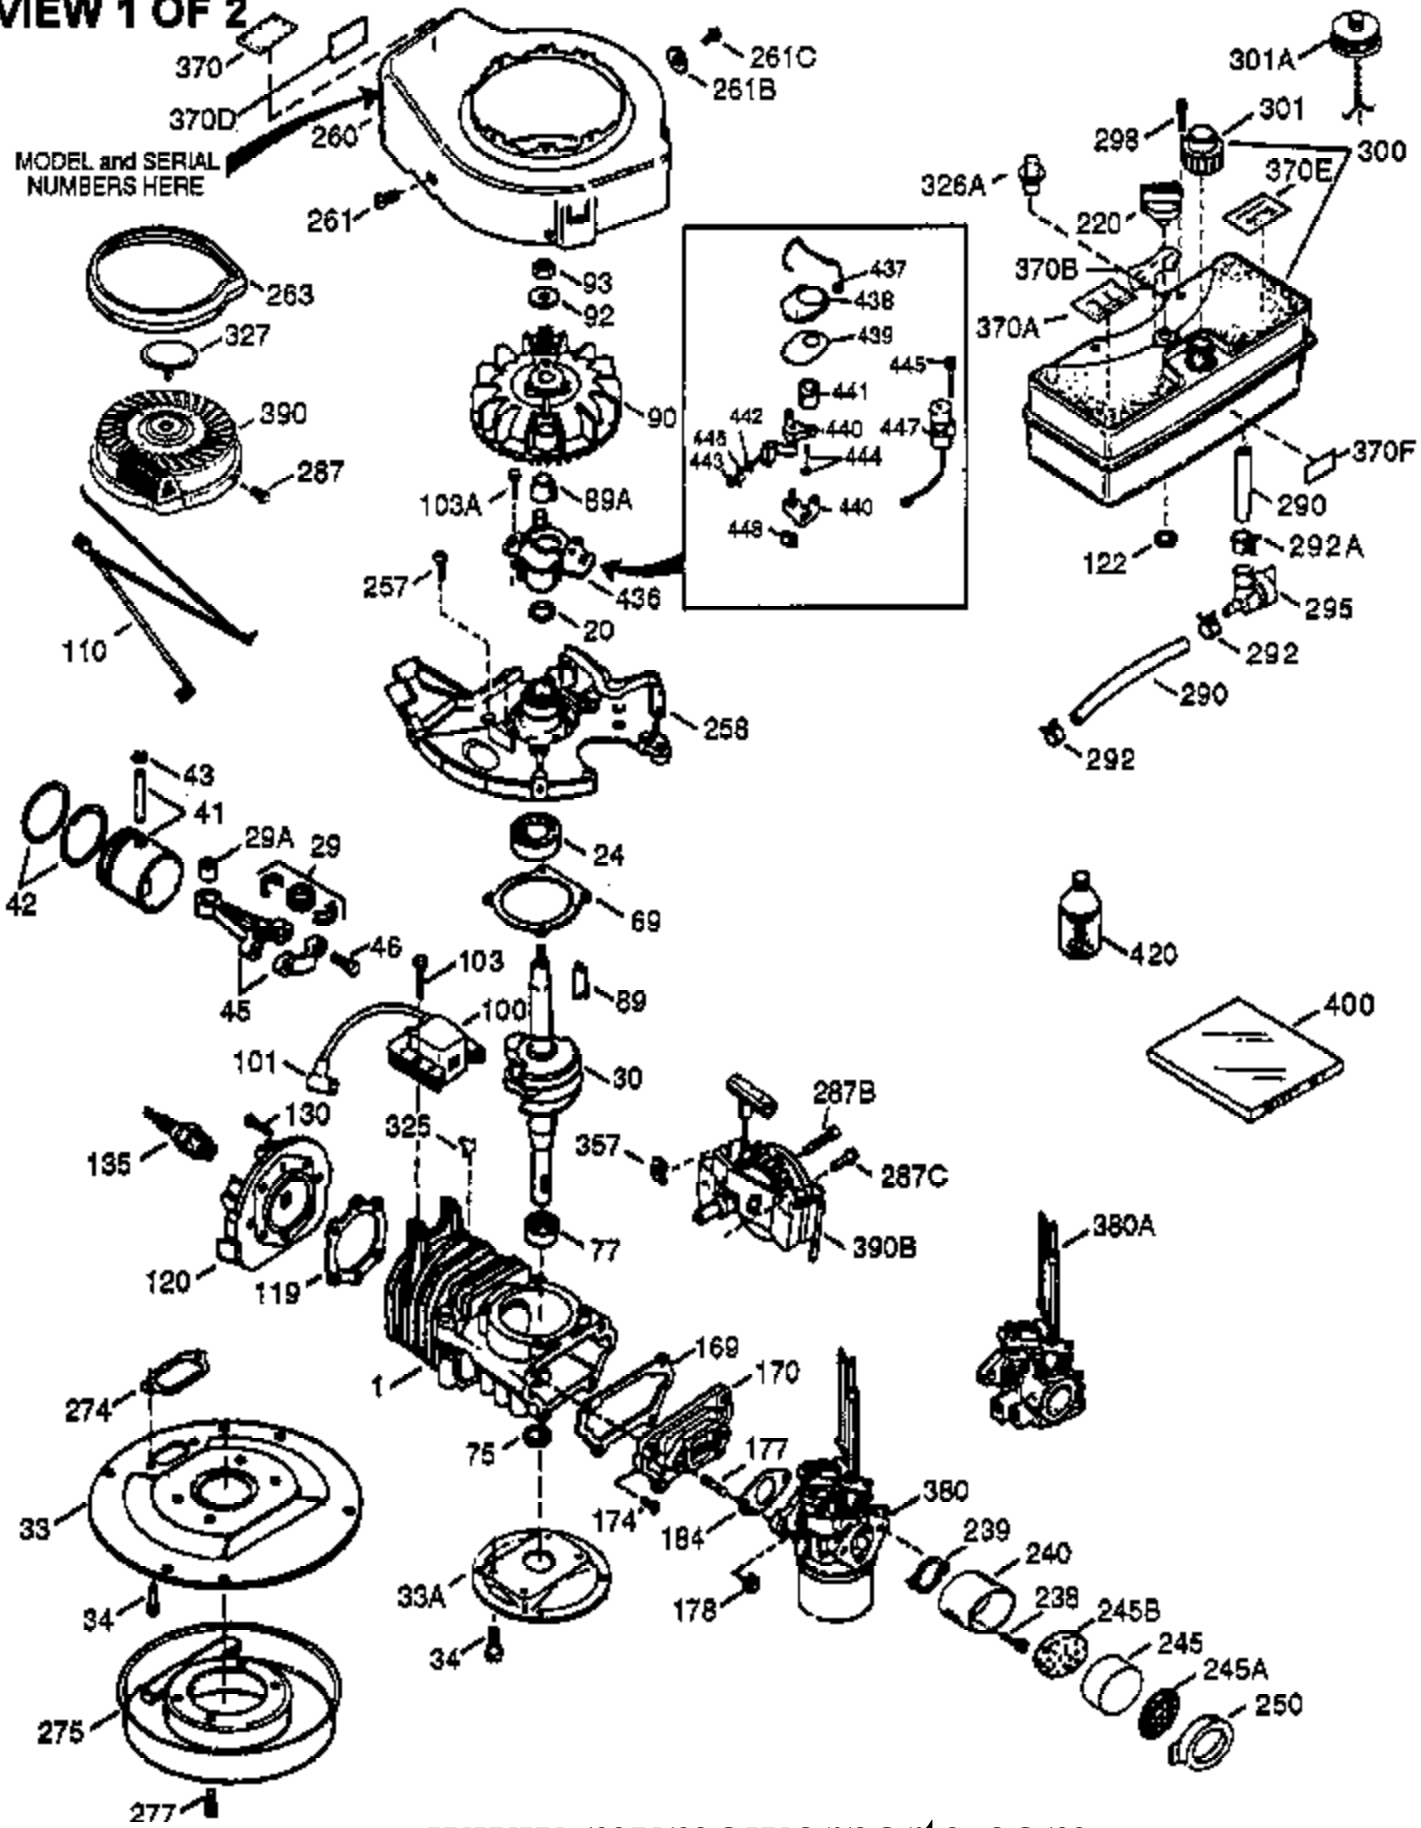

ILLUSTRATION SHOWS TYPICAL PARTS ONLY. ORDER BY PART NUMBER. PARTS NOT LISTED ARE SUPPLIED BY OEM.

VIEW 1 OF 2

Engine Parts List #1

Ref #	Part Number	Qty	Description
1	0	1	Cylinder (Order S/B if replacement is needed)
20	510319	1	Oil Seal
24	530110	1	Ball Bearing
29	530150	1	Needle Bearing & Liner Set (37 Needle s)
29A	530104A	1	Cartridge Bearing
30	290546	1	Crankshaft
41	310283A	1	Piston & Pin Ass'y. (Incl. 43)
42	310190	2	Ring Set
43	310167	2	Piston Pin Retaining Ring
45	310235B	1	Connecting Rod Ass'y. (Incl. 29, 29A & 46)
46	650633	4	Connecting Rod Bolt
69	510292A	1	* Cylinder Cover Gasket
75	28427	1	Oil Seal
77	780097	1	Cartridge Bearing
89A	611032	1	Adapter Sleeve
90	611112	1	Flywheel
92	650815	1	Belleville Washer
93	650390	1	Flywheel Nut
100	34443A	1	Solid State Ignition
101	610118	1	Spark Plug Cover
103	650814	2	Screw, Torx T-15, 10-24 x 1"
110	611031	1	Ground Wire
119	510274A	1	* Cylinder Head Gasket
120	250240B	1	Cylinder Head
122	570641	1	Retaining Ring
130	650477	6	Screw, Torx T-30, 1/4-20 x 3/4"
135	33636	1	Resistor Spark Plug (RJ17LM)
169	510323A	1	* Cover Plate Gasket
170	470152A	1	Reed & Cover Plate (Incl. 178)
174	650579	4	Screw, Torx T-25, 10-24 x 1/2"
178	29752	2	Nut & Lock Washer, 1/4-28
184	510110A	1	* Carburetor Gasket
220	570640	1	Control Knob
238	650431	2	Screw, Torx T-25, 10-32 x 5/8"
239	510206A	1	Air Cleaner Gasket
240	450232	1	Air Cleaner Body
245	450215	1	Air Cleaner Filter
245A	450205	1	Air Cleaner Filter
245B	450233	1	Air Cleaner Filter
250	450216	1	Air Cleaner Cover
257	650911	4	Screw, Torx T-30, 1/4-20 x 5/8"
258	350408	1	Blower Housing Base (Incl. 20)
260	350457	1	Blower Housing
261	650958	3	Screw, 1/4-20 x 7/16"
261B	650854	1	Washer
261C	650773	1	Screw, 1/4-20 x 1/2"
274	510257A	1	Exhaust Gasket
275	390310	1	Muffler
277	650488	2	Screw, 1/4-20 x 1-1/4"
287	650926	4	Screw, 8-32 x 21/64"
290	34357	1	Fuel Line
292	26460	2	Fuel Line Clamp
298	650803	2	Screw, 10-32 x 7/8"
300	410241	1	Fuel Tank (Incl. 301)
301	410238	1	Fuel Cap
327	35392	1	Starter Plug
370	550223	1	Name Decal
370D	550213	1	Warning Decal