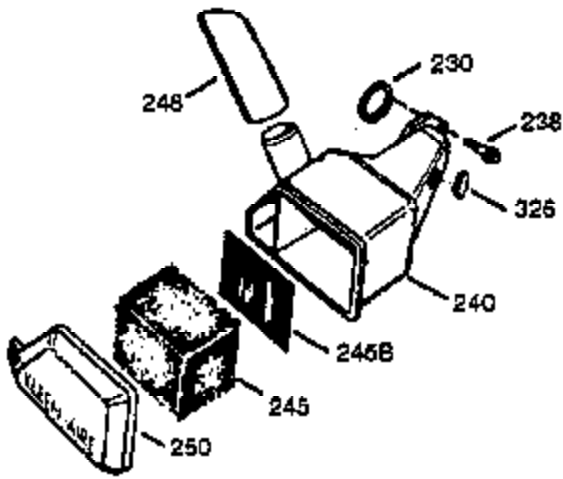

ILLUSTRATION SHOWS TYPICAL PARTS ONLY. ORDER BY PART NUMBER. PARTS NOT LISTED ARE SUPPLIED BY OEM.

VIEW 2 OF 2

Ref #	Part Number	Qty	Description
92	650815	1	Belleville Washer
93	650390	1	Flywheel Nut
230	34338	1	Air Cleaner Gasket
238	650806	2	Screw, 10-32 x 5/8"
240	450234	1	Air Cleaner Body
245B	450235	1	Air Cleaner Filter
245	450236	1	Air Cleaner Filter
248	33008	1	Air Cleaner Tube
250	33007	1	Air Cleaner Cover
261B	650854	1	Washer
285	590551	1	Starter Cup
326	450237	1	Plug
370K	36695	1	Starter Decal