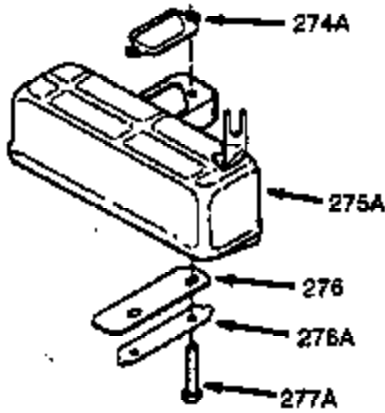

ILLUSTRATION SHOWS TYPICAL PARTS ONLY. ORDER BY PART NUMBER. PARTS NOT LISTED ARE SUPPLIED BY OEM.

VIEW 2 OF 2

Ref #	Part Number	Qty	Description
92	650815	1	Belleville Washer
93	650390	1	Flywheel Nut
230	34338	1	Air Cleaner Gasket
238	650806	2	Screw, 10-32 x 5/8"
240	450234	1	Air Cleaner Body
245B	450235	1	Air Cleaner Filter
245	450236	1	Air Cleaner Filter
248	33008	1	Air Cleaner Tube
250	33007	1	Air Cleaner Cover
261B	650854	1	Washer
285	590551	1	Starter Cup
326	450237	1	Plug
370K	36695	1	Starter Decal