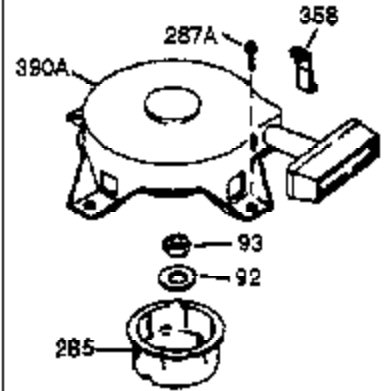

ILLUSTRATION SHOWS TYPICAL PARTS ONLY. ORDER BY PART NUMBER. PARTS NOT LISTED ARE SUPPLIED BY OEM.

VIEW 2 OF 2

Ref #	Part Number	Qty	Description
92	650815	1	Belleville Washer
93	650390	1	Flywheel Nut
230	34338	1	Air Cleaner Gasket
238	650806	2	Screw, 10-32 x 5/8"
240	450234	1	Air Cleaner Body
245B	450235	1	Air Cleaner Filter
245	450236	1	Air Cleaner Filter
248	33008	1	Air Cleaner Tube
250	33007	1	Air Cleaner Cover
261B	650854	1	Washer
285	590551	1	Starter Cup
326	450237	1	Plug
370K	36695	1	Starter Decal