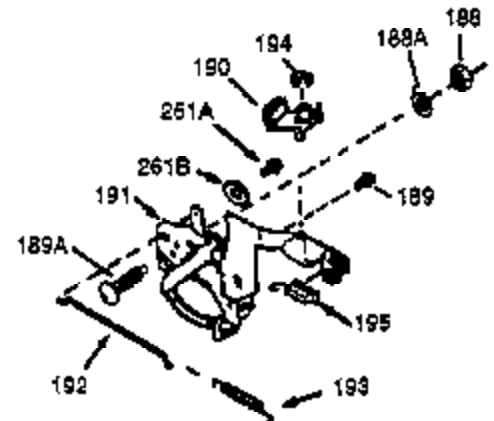

ILLUSTRATION SHOWS TYPICAL PARTS ONLY. ORDER BY PART NUMBER. PARTS NOT LISTED ARE SUPPLIED BY OEM.

VIEW 2 OF 2

Ref #	Part Number	Qty	Description
92	650815	1	Belleville Washer
93	650390	1	Flywheel Nut
230	34338	1	Air Cleaner Gasket
238	650806	2	Screw, 10-32 x 5/8"
240	450234	1	Air Cleaner Body
245B	450235	1	Air Cleaner Filter
245	450236	1	Air Cleaner Filter
248	33008	1	Air Cleaner Tube
250	33007	1	Air Cleaner Cover
261B	650854	1	Washer
285	590551	1	Starter Cup
326	450237	1	Plug
370K	36695	1	Starter Decal