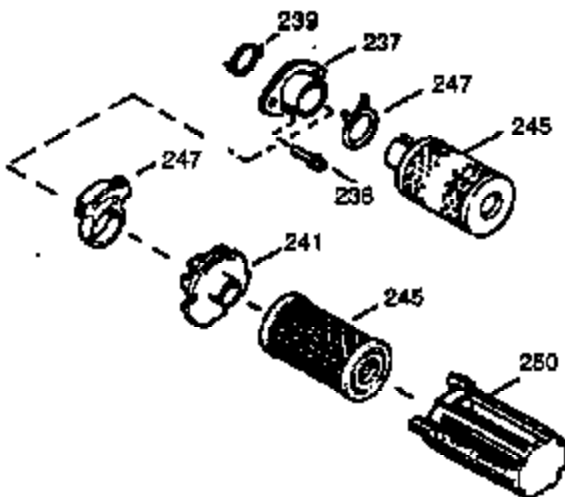

ILLUSTRATION SHOWS TYPICAL PARTS ONLY. ORDER BY PART NUMBER. PARTS NOT LISTED ARE SUPPLIED BY OEM.

VIEW 2 OF 2

Ref #	Part Number	Qty	Description
92	650815	1	Belleville Washer
93	650390	1	Flywheel Nut
230	34338	1	Air Cleaner Gasket
238	650806	2	Screw, 10-32 x 5/8"
240	450234	1	Air Cleaner Body
245B	450235	1	Air Cleaner Filter
245	450236	1	Air Cleaner Filter
248	33008	1	Air Cleaner Tube
250	33007	1	Air Cleaner Cover
261B	650854	1	Washer
285	590551	1	Starter Cup
326	450237	1	Plug
370K	36695	1	Starter Decal