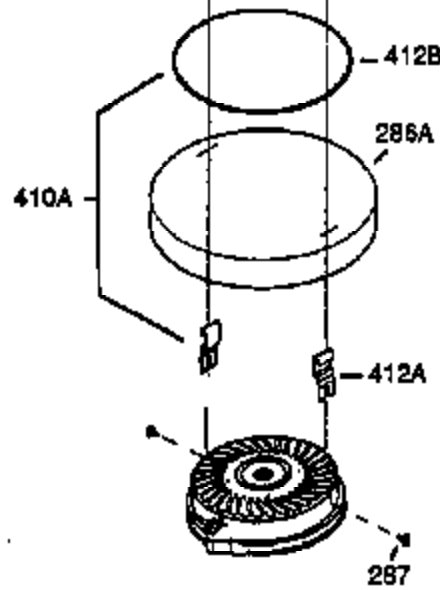

ILLUSTRATION SHOWS TYPICAL PARTS ONLY. ORDER BY PART NUMBER. PARTS NOT LISTED ARE SUPPLIED BY OEM.

VIEW 2 OF 2

Ref #	Part Number	Qty	Description
92	650815	1	Belleville Washer
93	650390	1	Flywheel Nut
230	34338	1	Air Cleaner Gasket
238	650806	2	Screw, 10-32 x 5/8"
240	450234	1	Air Cleaner Body
245B	450235	1	Air Cleaner Filter
245	450236	1	Air Cleaner Filter
248	33008	1	Air Cleaner Tube
250	33007	1	Air Cleaner Cover
261B	650854	1	Washer
285	590551A	1	Starter Cup
326	450237	1	Plug
370H	550214	1	Choke Decal
370I	550213	1	Warning Decal
370K	36695	1	Starter Decal