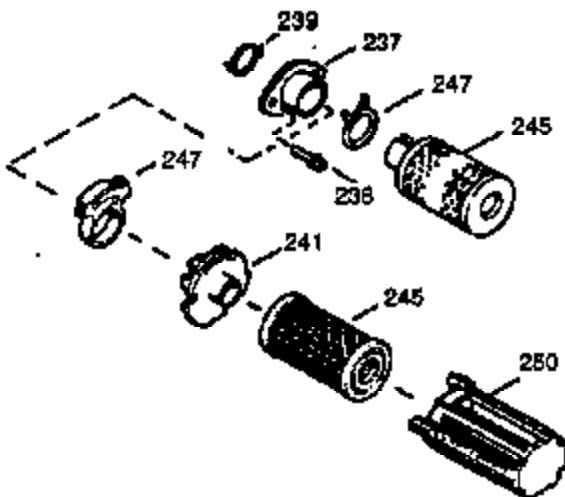

ILLUSTRATION SHOWS TYPICAL PARTS ONLY. ORDER BY PART NUMBER. PARTS NOT LISTED ARE SUPPLIED BY OEM.

VIEW 2 OF 2

Ref #	Part Number	Qty	Description
92	650815	1	Belleville Washer
93	650390	1	Flywheel Nut
230	34338	1	Air Cleaner Gasket
238	650806	2	Screw, 10-32 x 5/8"
240	450234	1	Air Cleaner Body
245B	450235	1	Air Cleaner Filter
245	450236	1	Air Cleaner Filter
248	33008	1	Air Cleaner Tube
250	33007	1	Air Cleaner Cover
261B	650854	1	Washer
285	590551A	1	Starter Cup
326	450237	1	Plug
370H	550214	1	Choke Decal
370I	550213	1	Warning Decal
370K	36695	1	Starter Decal