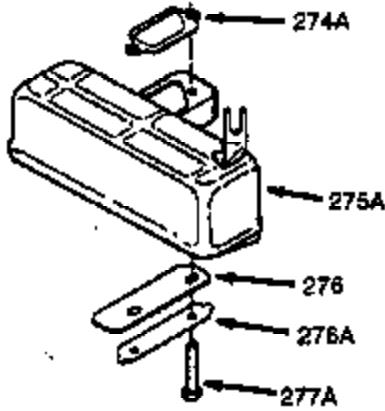

ILLUSTRATION SHOWS TYPICAL PARTS ONLY. ORDER BY PART NUMBER. PARTS NOT LISTED ARE SUPPLIED BY OEM.

VIEW 2 OF 2

Ref #	Part Number	Qty	Description
92	650815	1	Belleville Washer
93	650390	1	Flywheel Nut
230	34338	1	Air Cleaner Gasket
238	650806	2	Screw, 10-32 x 5/8"
240	450234	1	Air Cleaner Body
245B	450235	1	Air Cleaner Filter
245	450236	1	Air Cleaner Filter
248	33008	1	Air Cleaner Tube
250	33007	1	Air Cleaner Cover
261B	650854	1	Washer
285	590551A	1	Starter Cup
326	450237	1	Plug
370H	550214	1	Choke Decal
370I	550213	1	Warning Decal
370K	36695	1	Starter Decal