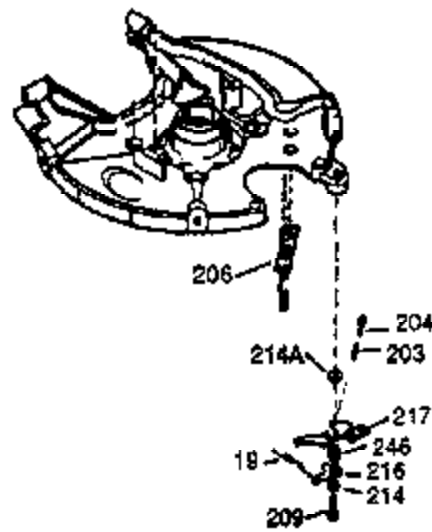

ILLUSTRATION SHOWS TYPICAL PARTS ONLY. ORDER BY PART NUMBER. PARTS NOT LISTED ARE SUPPLIED BY OEM.

VIEW 2 OF 2

Ref #	Part Number	Qty	Description
92	650815	1	Belleville Washer
93	650390	1	Flywheel Nut
230	34338	1	Air Cleaner Gasket
238	650806	2	Screw, 10-32 x 5/8"
240	450234	1	Air Cleaner Body
245B	450235	1	Air Cleaner Filter
245	450236	1	Air Cleaner Filter
248	33008	1	Air Cleaner Tube
250	33007	1	Air Cleaner Cover
261B	650854	1	Washer
285	590551A	1	Starter Cup
326	450237	1	Plug
370H	550214	1	Choke Decal
370I	550213	1	Warning Decal
370K	36695	1	Starter Decal