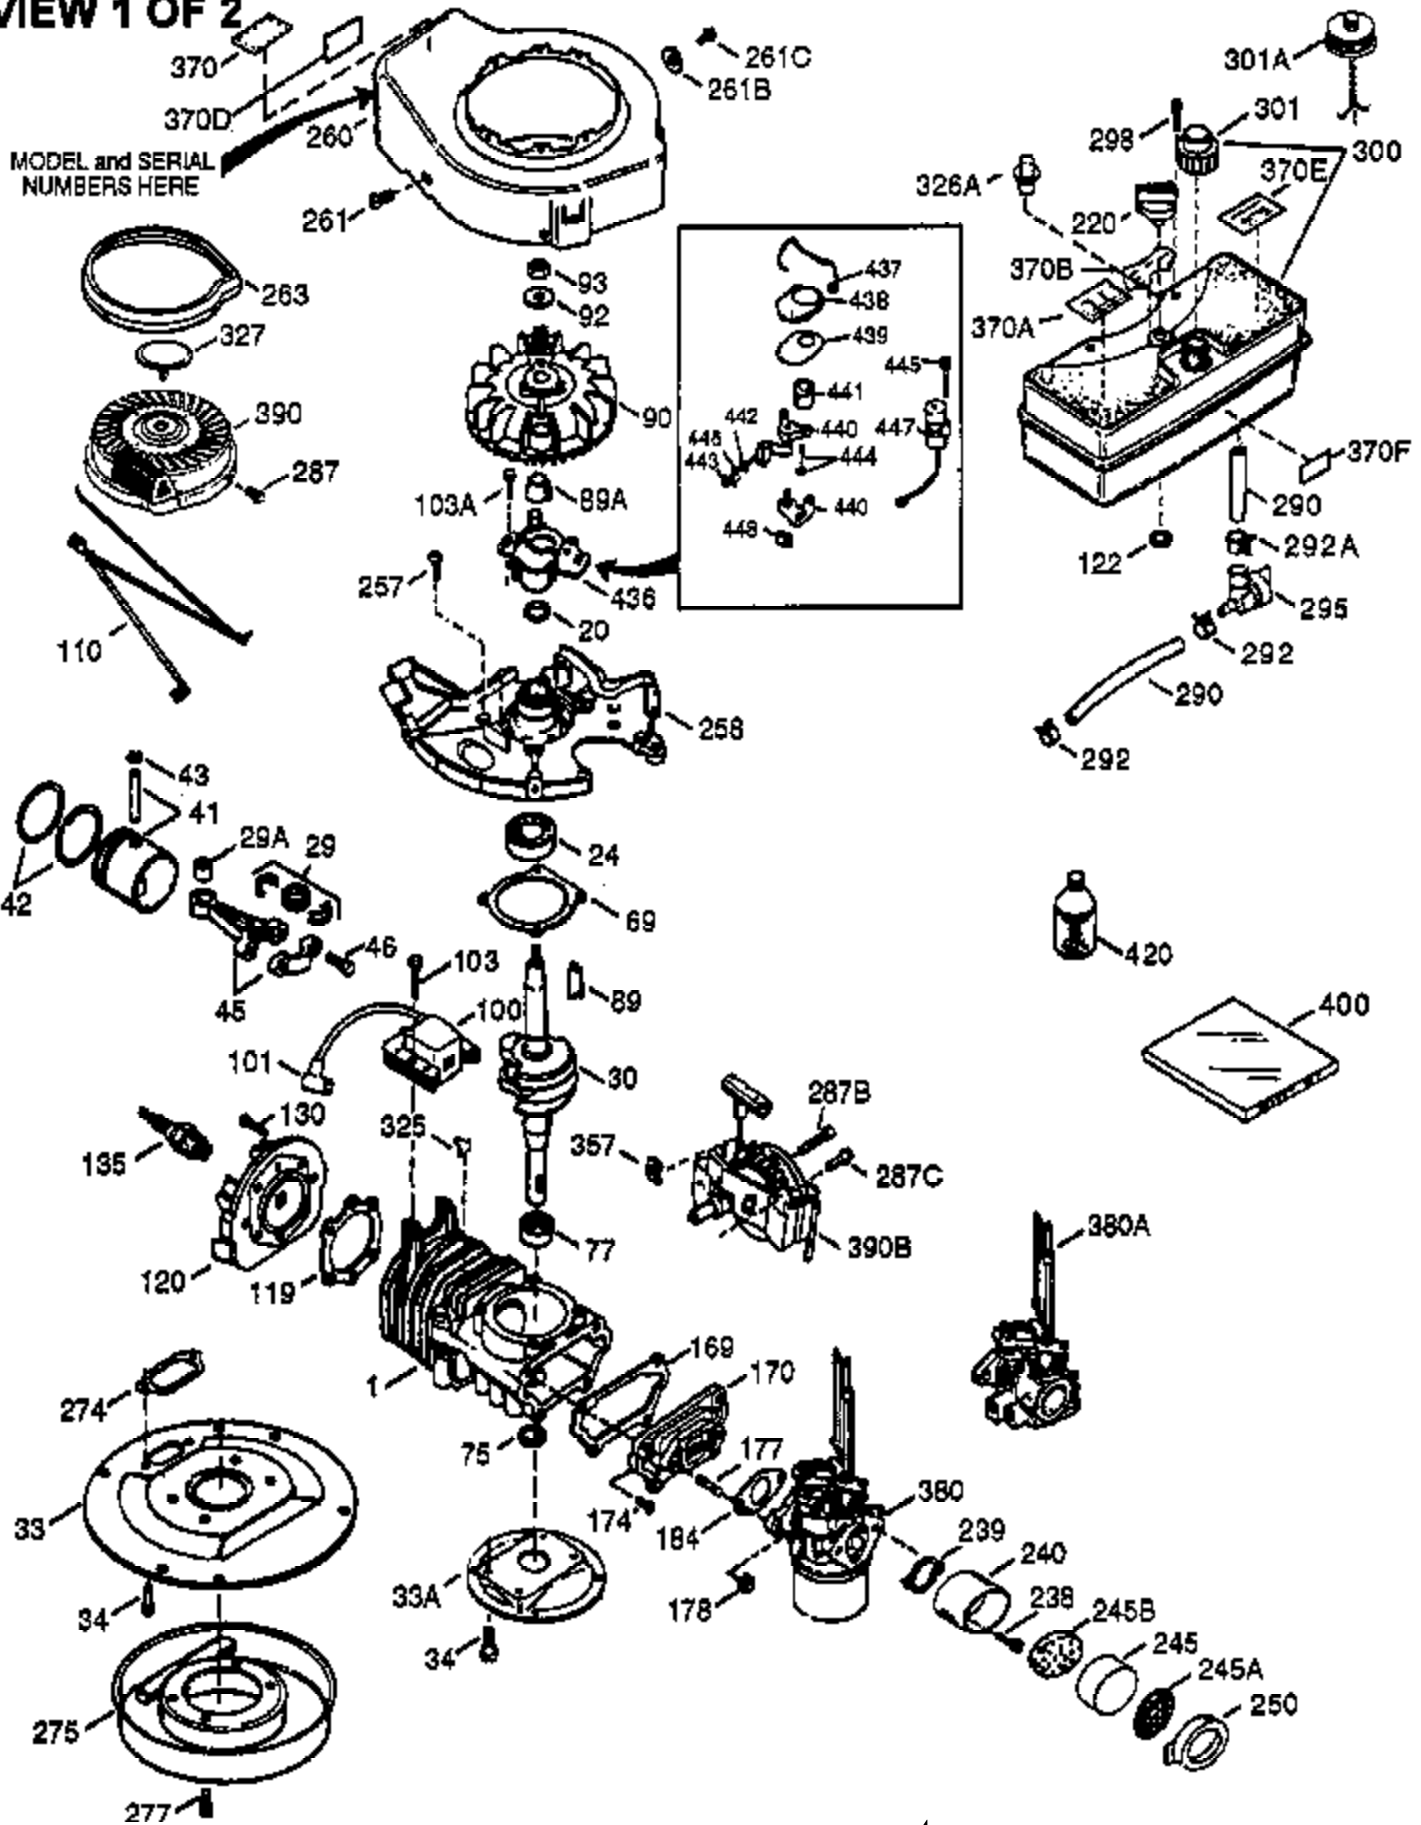

ILLUSTRATION SHOWS TYPICAL PARTS ONLY. ORDER BY PART NUMBER. PARTS NOT LISTED ARE SUPPLIED BY OEM.

VIEW 1 OF 2

Engine Parts List #1

Ref #	Part Number	Qty	Description
1	0	1	Cylinder (Order S/B if replacement is needed)
20	510319	1	Oil Seal
24	530110	1	Ball Bearing
29A	530104A	1	Cartridge Bearing
29	530150	1	Needle Bearing & Liner Set (37 Needle s)
30	290553	1	Crankshaft
33	330177	1	Adapter Plate
34	650797	4	Screw, 5/16-18 x 1/2"
41	310283A	1	Piston & Pin Ass'y. (Incl. 43)
42	310190	2	Ring Set
43	310167	2	Piston Pin Retaining Ring
45	310235B	1	Connecting Rod Ass'y. (Incl. 29, 29A & 46)
46	650633	2	Connecting Rod Bolt
69	510292A	1	* Cylinder Cover Gasket
75	28427	1	Oil Seal
77	780097	1	Cartridge Bearing
89A	611032	1	Adapter Sleeve
90	611112	1	Flywheel
92	650815	1	Belleville Washer
93	650390	1	Flywheel Nut
100	34443B	1	Solid State Ignition
101	610118	1	Spark Plug Cover
103	651007	2	Screw, Torx T-15, 10-24 x 15/16"
110	611031	1	Ground Wire
119	510274A	1	* Cylinder Head Gasket
120	250240B	1	Cylinder Head
122	570641	1	Retaining Ring
130	650477	6	Screw, Torx T-30, 1/4-20 x 3/4"
135	33636	1	Resistor Spark Plug (RJ17LM)
169	510323A	1	* Cover Plate Gasket
170	470152A	1	Reed & Cover Plate (Incl. 178)
174	650579	4	Screw, Torx T-25, 10-24 x 1/2"
178	29752	2	Nut & Lock Washer, 1/4-28
184	510110A	1	* Carburetor Gasket
220	570640	1	Control Knob
238	650806	2	Screw, 10-32 x 5/8"
240	450234	1	Air Cleaner Body
245	450236	1	Air Cleaner Filter
245B	450235	1	Air Cleaner Filter
250	33007	1	Air Cleaner Cover
257	650911	4	Screw, Torx T-30, 1/4-20 x 5/8"
258	350409	1	Blower Housing Base (Incl. 20)
260	350457	1	Blower Housing
261	650958	3	Screw, 1/4-20 x 7/16"
261B	650854	1	Washer
261C	650773	1	Screw, 1/4-20 x 1/2"
274	510314A	1	Exhaust Gasket
275	390300	1	Muffler
277	650911	2	Screw, Torx T-30, 1/4-20 x 5/8"
287	650926	4	Screw, 8-32 x 21/64"
290	34357	1	Fuel Line
292	26460	2	Fuel Line Clamp
298	650803	2	Screw, 10-32 x 7/8"
300	410241	1	Fuel Tank (Incl. 301)
301	410238	1	Fuel Cap
370H	550214	1	Choke Decal
370A	36261	1	Lubrication Decal
370	550212	1	Fuel Mix Decal