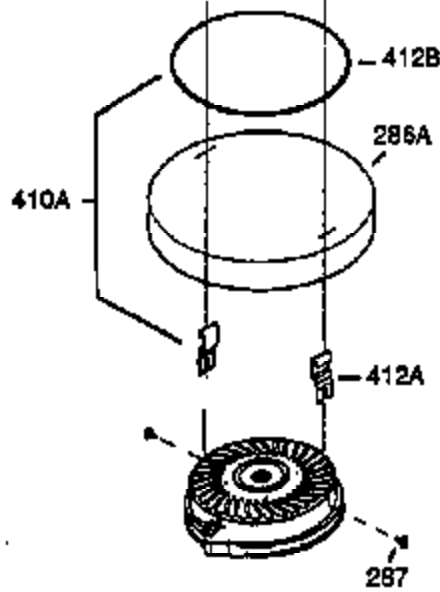

ILLUSTRATION SHOWS TYPICAL PARTS ONLY. ORDER BY PART NUMBER. PARTS NOT LISTED ARE SUPPLIED BY OEM.

VIEW 2 OF 2

Ref #	Part Number	Qty	Description
92	650815	1	Belleville Washer
93	650390	1	Flywheel Nut
230	34338	1	Air Cleaner Gasket
238	650806	2	Screw, 10-32 x 5/8"
240	450234	1	Air Cleaner Body
245B	450235	1	Air Cleaner Filter
245	450236	1	Air Cleaner Filter
248	33008	1	Air Cleaner Tube
250	33007	1	Air Cleaner Cover
261B	650854	1	Washer
285	590551A	1	Starter Cup
326	450237	1	Plug
370H	550214	1	Choke Decal
370I	550213	1	Warning Decal
370K	36695	1	Starter Decal