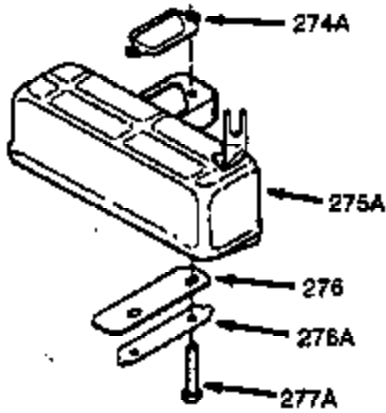

ILLUSTRATION SHOWS TYPICAL PARTS ONLY. ORDER BY PART NUMBER. PARTS NOT LISTED ARE SUPPLIED BY OEM.

VIEW 2 OF 2

Ref #	Part Number	Qty	Description
92	650815	1	Belleville Washer
93	650390	1	Flywheel Nut
230	34338	1	Air Cleaner Gasket
238	650806	2	Screw, 10-32 x 5/8"
240	450234	1	Air Cleaner Body
245B	450235	1	Air Cleaner Filter
245	450236	1	Air Cleaner Filter
248	33008	1	Air Cleaner Tube
250	33007	1	Air Cleaner Cover
261B	650854	1	Washer
285	590551A	1	Starter Cup
326	450237	1	Plug
370H	550214	1	Choke Decal
370I	550213	1	Warning Decal
370K	36695	1	Starter Decal