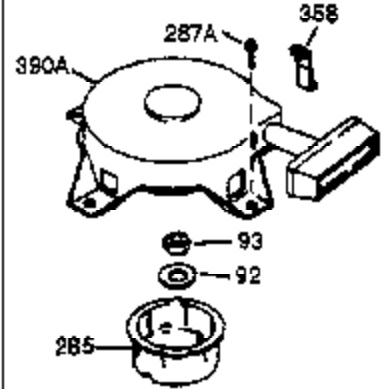

ILLUSTRATION SHOWS TYPICAL PARTS ONLY. ORDER BY PART NUMBER. PARTS NOT LISTED ARE SUPPLIED BY OEM.

VIEW 2 OF 2

Ref #	Part Number	Qty	Description
92	650815	1	Belleville Washer
93	650390	1	Flywheel Nut
230	34338	1	Air Cleaner Gasket
238	650806	2	Screw, 10-32 x 5/8"
240	450234	1	Air Cleaner Body
245B	450235	1	Air Cleaner Filter
245	450236	1	Air Cleaner Filter
248	33008	1	Air Cleaner Tube
250	33007	1	Air Cleaner Cover
261B	650854	1	Washer
285	590551A	1	Starter Cup
326	450237	1	Plug
370H	550214	1	Choke Decal
370I	550213	1	Warning Decal
370K	36695	1	Starter Decal