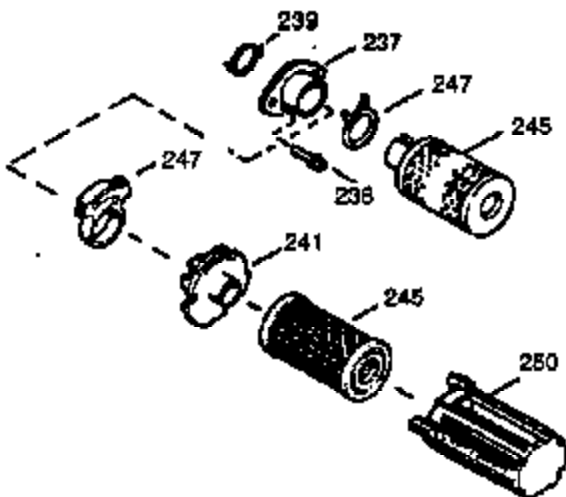

ILLUSTRATION SHOWS TYPICAL PARTS ONLY. ORDER BY PART NUMBER. PARTS NOT LISTED ARE SUPPLIED BY OEM.

VIEW 2 OF 2

Ref #	Part Number	Qty	Description
92	650815	1	Belleville Washer
93	650390	1	Flywheel Nut
230	34338	1	Air Cleaner Gasket
238	650806	2	Screw, 10-32 x 5/8"
240	450234	1	Air Cleaner Body
245B	450235	1	Air Cleaner Filter
245	450236	1	Air Cleaner Filter
248	33008	1	Air Cleaner Tube
250	33007	1	Air Cleaner Cover
261B	650854	1	Washer
285	590551A	1	Starter Cup
326	450237	1	Plug
370H	550214	1	Choke Decal
370I	550213	1	Warning Decal
370K	36695	1	Starter Decal