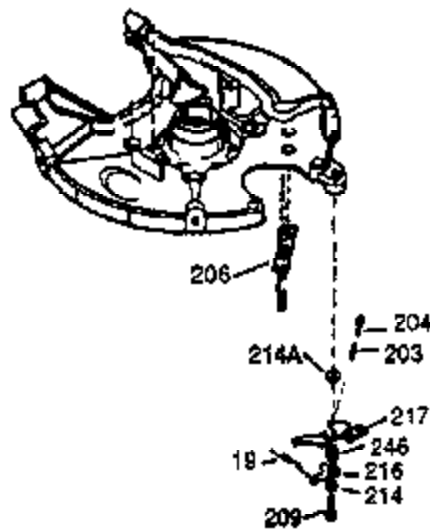

ILLUSTRATION SHOWS TYPICAL PARTS ONLY. ORDER BY PART NUMBER. PARTS NOT LISTED ARE SUPPLIED BY OEM.

VIEW 2 OF 2

Ref #	Part Number	Qty	Description
92	650815	1	Belleville Washer
93	650390	1	Flywheel Nut
230	34338	1	Air Cleaner Gasket
238	650806	2	Screw, 10-32 x 5/8"
240	450234	1	Air Cleaner Body
245B	450235	1	Air Cleaner Filter
245	450236	1	Air Cleaner Filter
248	33008	1	Air Cleaner Tube
250	33007	1	Air Cleaner Cover
261B	650854	1	Washer
285	590551A	1	Starter Cup
326	450237	1	Plug
370H	550214	1	Choke Decal
370I	550213	1	Warning Decal
370K	36695	1	Starter Decal