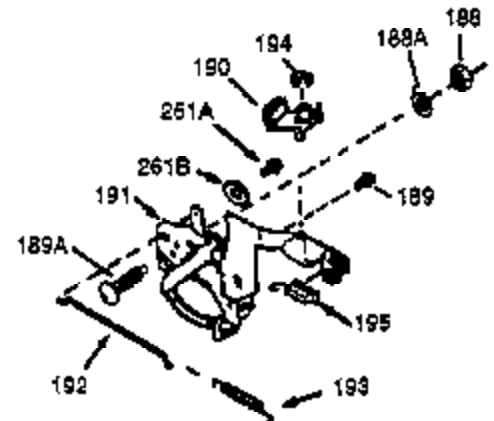

ILLUSTRATION SHOWS TYPICAL PARTS ONLY. ORDER BY PART NUMBER. PARTS NOT LISTED ARE SUPPLIED BY OEM.

VIEW 2 OF 2

Ref #	Part Number	Qty	Description
92	650815	1	Belleville Washer
93	650390	1	Flywheel Nut
230	34338	1	Air Cleaner Gasket
238	650806	2	Screw, 10-32 x 5/8"
240	450234	1	Air Cleaner Body
245B	450235	1	Air Cleaner Filter
245	450236	1	Air Cleaner Filter
248	33008	1	Air Cleaner Tube
250	33007	1	Air Cleaner Cover
261B	650854	1	Washer
285	590551A	1	Starter Cup
326	450237	1	Plug
370H	550214	1	Choke Decal
370I	550213	1	Warning Decal
370K	36695	1	Starter Decal