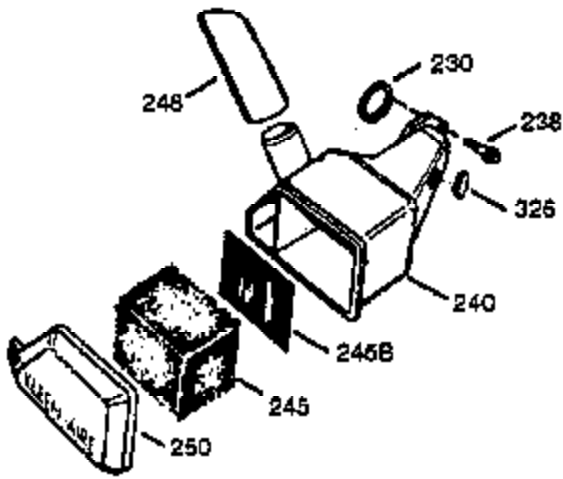

ILLUSTRATION SHOWS TYPICAL PARTS ONLY. ORDER BY PART NUMBER. PARTS NOT LISTED ARE SUPPLIED BY OEM.

VIEW 2 OF 2

Ref #	Part Number	Qty	Description
92	650815	1	Belleville Washer
93	650390	1	Flywheel Nut
230	34338	1	Air Cleaner Gasket
238	650806	2	Screw, 10-32 x 5/8"
240	450234	1	Air Cleaner Body
245B	450235	1	Air Cleaner Filter
245	450236	1	Air Cleaner Filter
248	33008	1	Air Cleaner Tube
250	33007	1	Air Cleaner Cover
261B	650854	1	Washer
285	590551A	1	Starter Cup
326	450237	1	Plug
370H	550214	1	Choke Decal
370I	550213	1	Warning Decal
370K	36695	1	Starter Decal