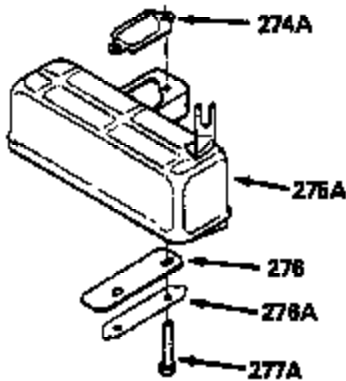

Ref #	Part Number	Qty	Description
370B	550213		Warning Decal
380	632342		Carburetor (Incl. 184) (Refer to Division 5, Section A, page A1-42 or Fiche 23B,Grid F-13 for breakdown)
400	510295A		* Gasket Set (Incl. items marked *)
422	730227A		2-Cycle Oil (8 oz.)

ILLUSTRATION SHOWS TYPICAL PARTS ONLY. ORDER BY PART NUMBER. PARTS NOT LISTED ARE SUPPLIED BY OEM.

VIEW 2 OF 2