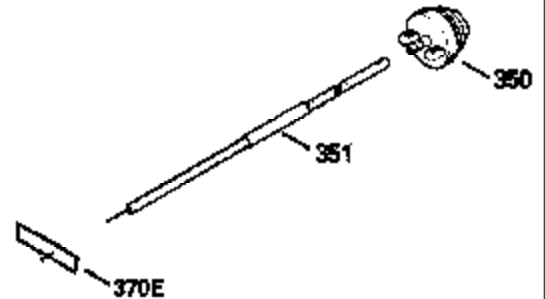

Ref #	Part Number	Qty	Description
370B	550213		Warning Decal
380	632342		Carburetor (Incl. 184) (Refer to Division 5, Section A, page A1-42 or Fiche 23B,Grid F-13 for breakdown)
400	510295A		* Gasket Set (Incl. items marked *)
422	730227A		2-Cycle Oil (8 oz.)

ILLUSTRATION SHOWS TYPICAL PARTS ONLY. ORDER BY PART NUMBER. PARTS NOT LISTED ARE SUPPLIED BY OEM.

VIEW 2 OF 2