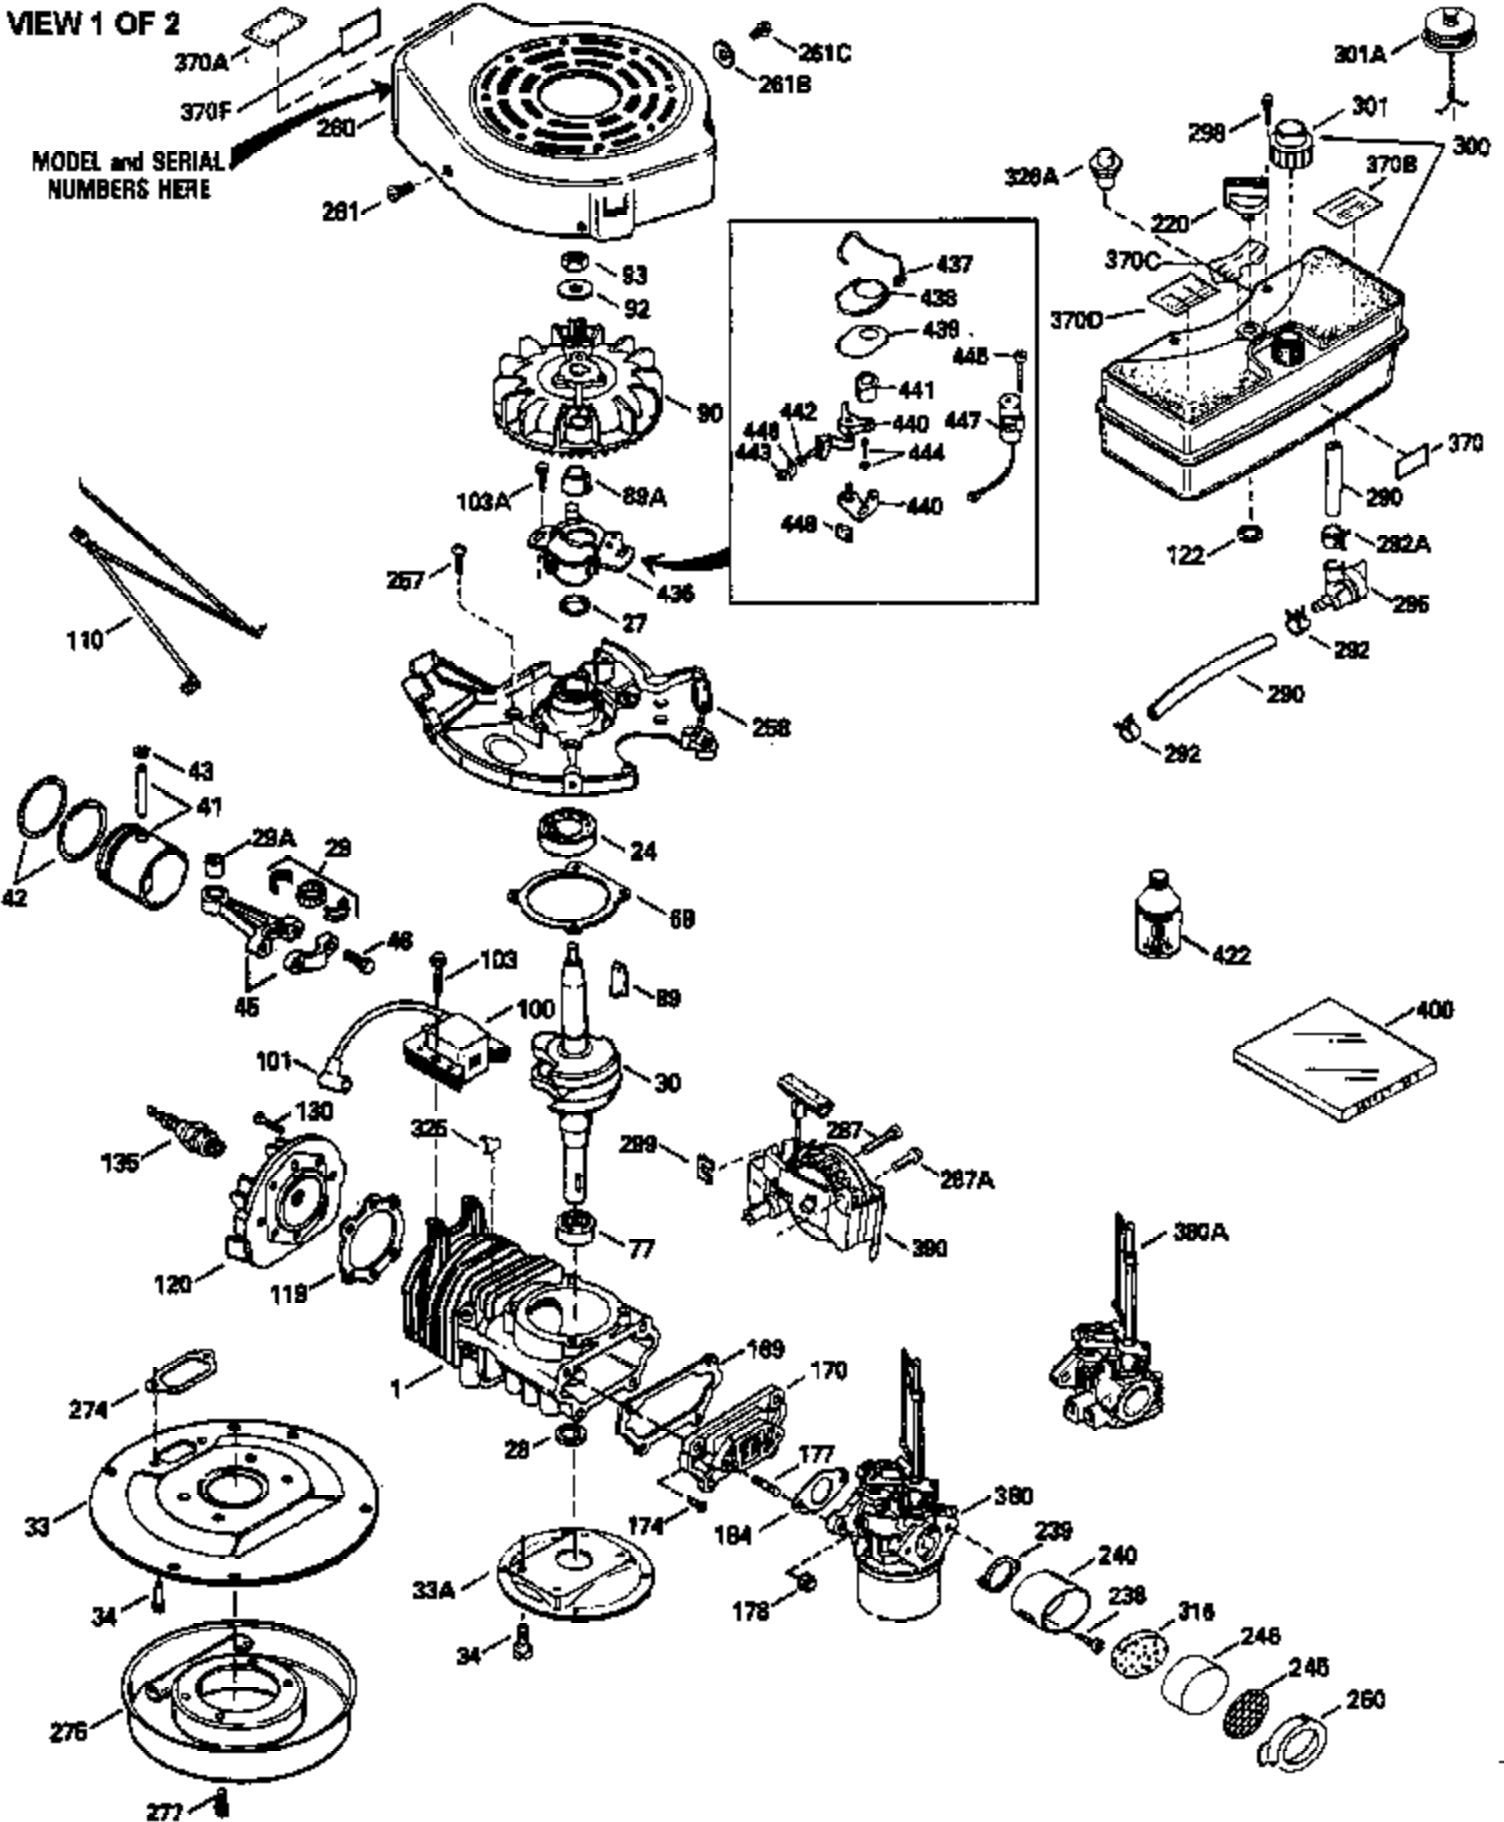

ILLUSTRATION SHOWS TYPICAL PARTS ONLY. ORDER BY PART NUMBER. PARTS NOT LISTED ARE SUPPLIED BY OEM.

VIEW 1 OF 2

MODEL and SERIAL
NUMBERS HERE

Ref #	Part Number	Qty	Description
	1		Cylinder (Order s/b if replacement is req.)
24	530110		Ball Bearing
27	510319		Oil Seal
28	28427		Oil Seal
29A	530104A		Cartridge Bearing
29	530150		Needle Bearing & Liner Set (37 Needle s)
30	290646		Crankshaft
30	330177		Adapter Plate (8" B.C.)
34	650797		Screw, 5/16-18 x 1/2"
41	310272A		Piston & Pin Ass'y. (.010" OS)
41	310283A		Piston & Pin Ass'y. (Std.)(Incl. 43)
42	310190		Ring Set (Std.)
42	310273		Ring Set (.010" OS)
43	310167		Piston Pin Retaining Ring
45	310235B		Connecting Rod Ass'y. (Incl. 29, 29A & 46)
46	650633		Connecting Rod Bolt
69	510292A		* Cylinder Cover Gasket
77	780097		Cartridge Bearing
89A	611032		Adapter Sleeve
90	611112		Flywheel
92	650815		Belleville Washer
93	650390		Flywheel Nut
100	34443A		Solid State Ignition (Incl. 101)
100	730207		Magneto to Solid State Conversion Kit (Includes solid state module, solid state flywheel key, and instructions.)(Use as required on external ignition engines only.)
101	610118		Spark Plug Cover
103	650814		Screw, Torx T-15, 10-24 x 1"
110	611061		Ground Wire
119	510274A		* Cylinder Head Gasket
120	250240B		Cylinder Head
130	650477		Screw, Torx T-30, 1/4-20 x 3/4"
135	33636		Resistor Spark Plug
169	510323A		* Cover Plate Gasket
170	470152A		Reed & Cover Plate (Incl. 178)
174	650579		Screw, Torx T-25, 10-24 x 1/2"
178	29752		Nut & Lock Washer, 1/4-28
184	510110A		* Carburetor Gasket
192	34966		Brake Control Link
257	650911		Screw, Torx T-30, 1/4-20 x 5/8"
258	350427		Blower Housing Base (Incl. 27)
260	350418		Blower Housing
261	650958		Screw, 114-20 x 7/16"
261B	650854		Washer
261C	650773		Screw, 1/4-20 x 1/2"
274	510314		Exhaust Gasket
275	390300		Muffler
277	650911		Screw, Torx T-30, 1/4-20 x 5/8"
290	34357		Fuel Line
292	26460		Fuel Line Clamp
298	650803		Screw, 10-32 x 7/8"
300	410241		Fuel Tank (Incl. 301)
301	410238		Fuel Cap
326A	570663		Fuel Tank Plug
370F	35977		Caution Decal
370D	550212		Fuel Mix Decal
370A	550223		Name Decal