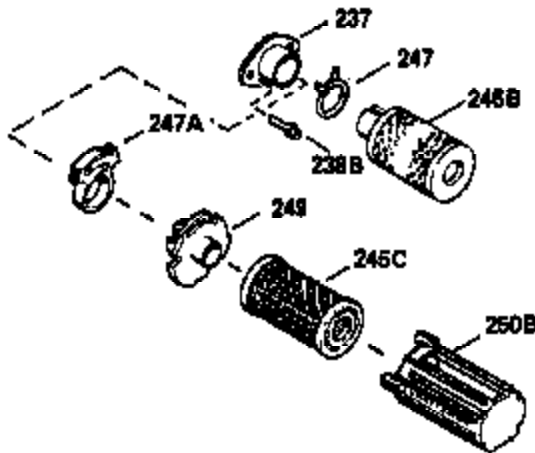

Ref #	Part Number	Qty	Description
370B	550213		Warning Decal
370C	550242		Choke-Run Decal
370D	550212		Fuel Mix Decal
370F	35977		Caution Decal
380	632364		Carburetor (Incl. 184) (Refer to Division 5, Section A, page A1-42 or Fiche 23B, Grid F-13 for breakdown)
400	510295A		* Gasket Set (Incl. items marked *)
422	730227A		2-Cycle Oil (8 oz.)

ILLUSTRATION SHOWS TYPICAL PARTS ONLY. ORDER BY PART NUMBER. PARTS NOT LISTED ARE SUPPLIED BY OEM.

VIEW 2 OF 2