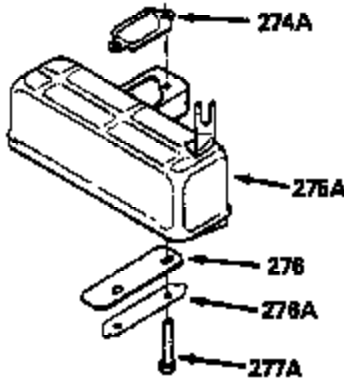

Ref #	Part Number	Qty	Description
370B	550213		Warning Decal
370C	550242		Choke-Run Decal
370D	550212		Fuel Mix Decal
370F	35977		Caution Decal
380	632364		Carburetor (Incl. 184) (Refer to Division 5, Section A, page A1-42 or Fiche 23B, Grid F-13 for breakdown)
400	510295A		* Gasket Set (Incl. items marked *)
422	730227A		2-Cycle Oil (8 oz.)

ILLUSTRATION SHOWS TYPICAL PARTS ONLY. ORDER BY PART NUMBER. PARTS NOT LISTED ARE SUPPLIED BY OEM.

VIEW 2 OF 2