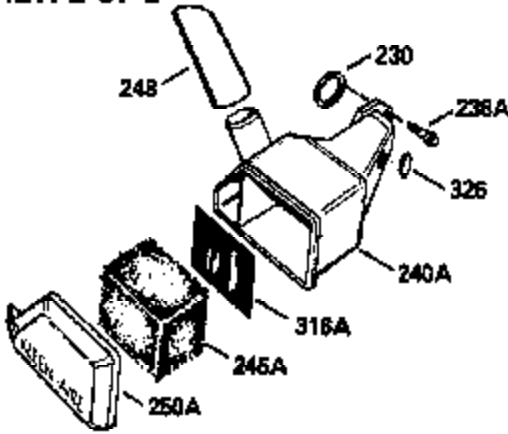

Ref #	Part Number	Qty	Description
370B	550213		Warning Decal
370C	550242		Choke-Run Decal
370D	550212		Fuel Mix Decal
370F	35977		Caution Decal
380	632364		Carburetor (Incl. 184) (Refer to Division 5, Section A, page A1-42 or Fiche 23B, Grid F-13 for breakdown)
400	510295A		* Gasket Set (Incl. items marked *)
422	730227A		2-Cycle Oil (8 oz.)

ILLUSTRATION SHOWS TYPICAL PARTS ONLY. ORDER BY PART NUMBER. PARTS NOT LISTED ARE SUPPLIED BY OEM.

VIEW 2 OF 2