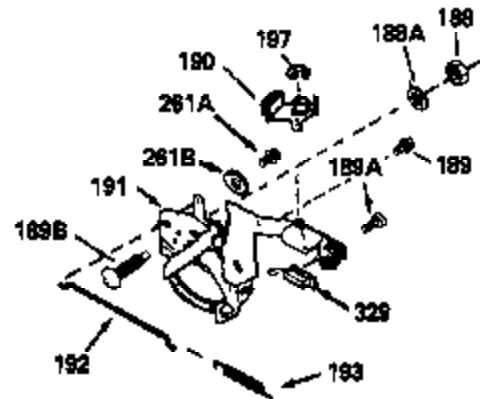

Ref #	Part Number	Qty	Description
370B	550213		Warning Decal
370C	550242		Choke-Run Decal
370D	550212		Fuel Mix Decal
370F	35977		Caution Decal
380	632364		Carburetor (Incl. 184) (Refer to Division 5, Section A, page A1-42 or Fiche 23B, Grid F-13 for breakdown)
400	510295A		* Gasket Set (Incl. items marked *)
422	730227A		2-Cycle Oil (8 oz.)

ILLUSTRATION SHOWS TYPICAL PARTS ONLY. ORDER BY PART NUMBER. PARTS NOT LISTED ARE SUPPLIED BY OEM.

VIEW 2 OF 2