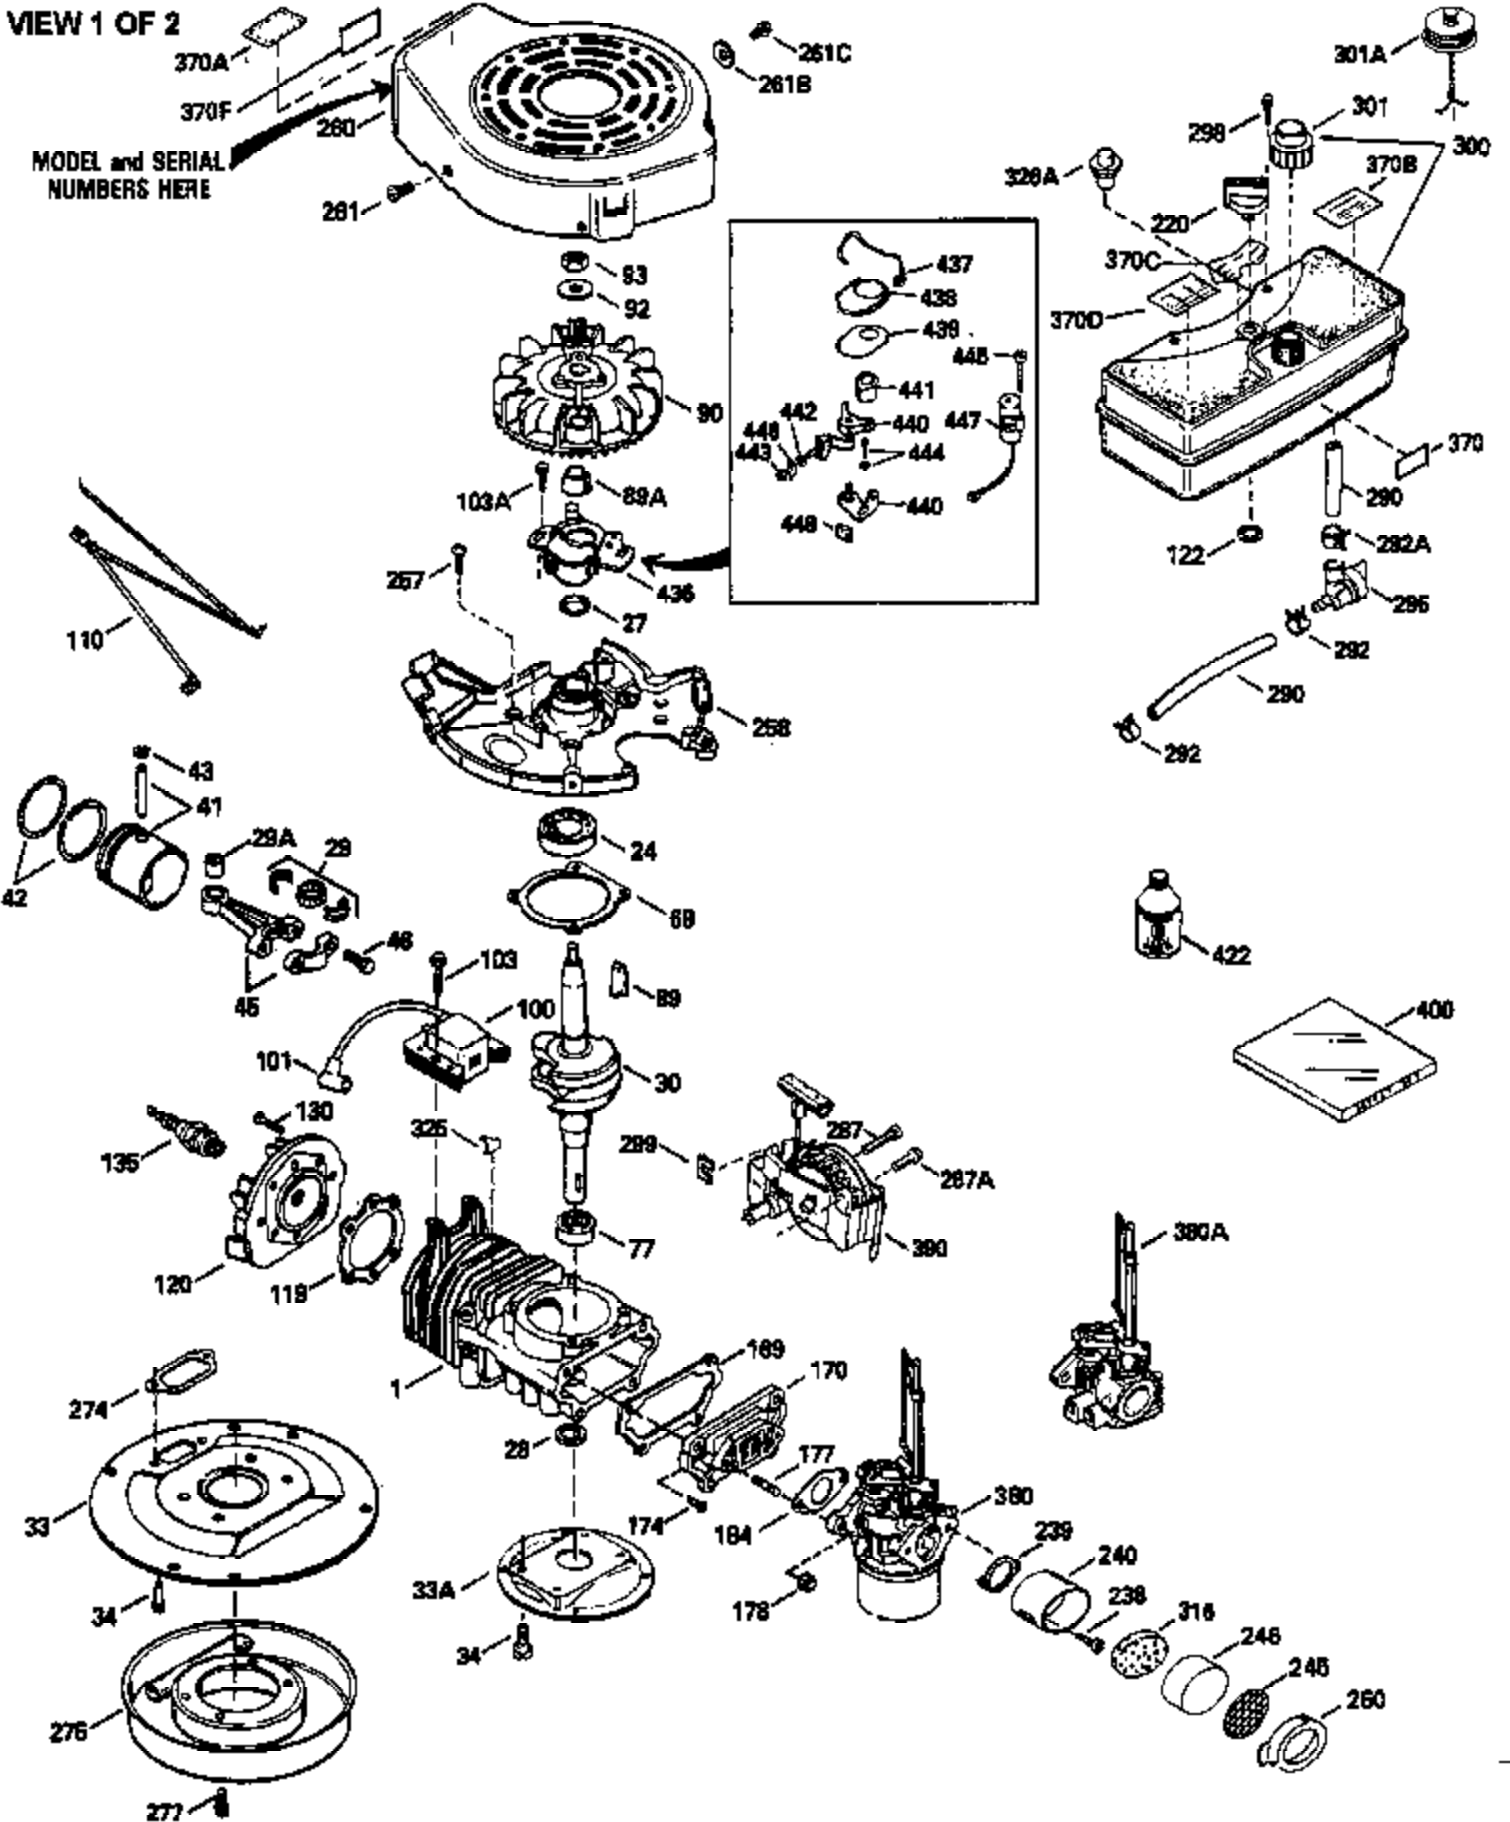

ILLUSTRATION SHOWS TYPICAL PARTS ONLY. ORDER BY PART NUMBER. PARTS NOT LISTED ARE SUPPLIED BY OEM.

VIEW 1 OF 2

MODEL and SERIAL
NUMBERS HERE

Ref #	Part Number	Qty	Description
	1		Cylinder (Order s/b if replacement is req.)
24	530110		Ball Bearing
27	510319		Oil Seal
28	28427		Oil Seal
29A	530104A		Cartridge Bearing
29	530150		Needle Bearing & Liner Set (37 Needle s)
30	290555		Crankshaft
30	330177		Adapter Plate (8" B.C.)
34	650797		Screw, 5/16-18 x 1/2"
41	310272A		Piston & Pin Ass'y. (.010" OS)
41	310283A		Piston & Pin Ass'y. (Std.)(Incl. 43)
42	310190		Ring Set (Std.)
42	310273		Ring Set (.010" OS)
43	310167		Piston Pin Retaining Ring
45	310235B		Connecting Rod Ass'y. (Incl. 29, 29A & 46)
46	650633		Connecting Rod Bolt
69	510292A		* Cylinder Cover Gasket
77	780097		Cartridge Bearing
89A	611032		Adapter Sleeve
90	611112		Flywheel
92	650815		Belleville Washer
93	650390		Flywheel Nut
100	34443A		Solid State Ignition (Incl. 101)
100	730207		Magneto to Solid State Conversion Kit (Includes solid state module, solid state flywheel key, and instructions.)(Use as required on external ignition engines only.)
101	610118		Spark Plug Cover
103	650814		Screw, Torx T-15, 10-24 x 1"
110	611071		Ground Wire
119	510274A		* Cylinder Head Gasket
120	250240B		Cylinder Head
122	570641		Retaining Ring
130	650477		Screw, Torx T-30, 1/4-20 x 3/4"
135	33636		Resistor Spark Plug
169	510323A		* Cover Plate Gasket
170	470152A		Reed & Cover Plate (Incl. 178)
174	650579		Screw, Torx T-25, 10-24 x 1/2"
178	29752		Nut & Lock Washer, 1/4-28
184	510110A		* Carburetor Gasket
220	570640		Control Knob
257	650911		Screw, Torx T-30, 1/4-20 x 5/8"
258	350409		Blower Housing Base (Incl. 27)
260	350410		Blower Housing
261	650958		Screw, 114-20 x 7/16"
261B	650854		Washer
261C	650773		Screw, 1/4-20 x 1/2"
274	510314		Exhaust Gasket
275	390300		Muffler
277	650911		Screw, Torx T-30, 1/4-20 x 5/8"
290	29774		Fuel Line
292	26460		Fuel Line Clamp
295	35857		Fuel Shut-Off Valve
298	650803		Screw, 10-32 x 7/8"
300	410241		Fuel Tank (Incl. 301)
301	410238		Fuel Cap
325	611034		Wire Clip
370A	550223		Name Decal