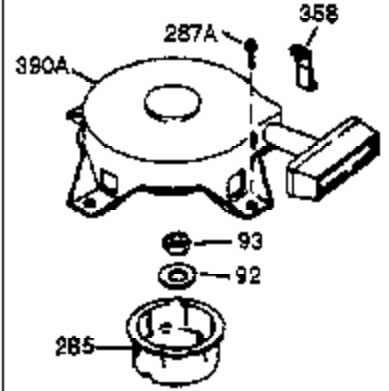

ILLUSTRATION SHOWS TYPICAL PARTS ONLY. ORDER BY PART NUMBER. PARTS NOT LISTED ARE SUPPLIED BY OEM.

VIEW 2 OF 2

Ref #	Part Number	Qty	Description
92	650815	1	Belleville Washer
93	650390	1	Flywheel Nut
189	650773	1	Screw, 1/4-20 x 1/2"
190	35831	1	Brake Lever
191	570658A	1	S.E. Brake Bracket (Incl. 195)
192	34966	1	Brake Control Link
193	34965	1	Brake Spring
194	32309	1	Retaining Ring
195	610973	1	Terminal
230	34338	1	Air Cleaner Gasket
238	650806	2	Screw, 10-32 x 5/8"
240	450234	1	Air Cleaner Body
245B	450235	1	Air Cleaner Filter
245	450236	1	Air Cleaner Filter
248	33008	1	Air Cleaner Tube
250	33007	1	Air Cleaner Cover
261A	650853	1	Screw, 1/4-20 x 1/2"
261B	650854	1	Washer
285	590551	1	Starter Cup
326	450237	1	Plug
350	570682	1	Primer Assembly
351	570656	1	Primer Line
370C	36260	1	Primer Decal
370I	550213	1	Warning Decal
370K	36695	1	Starter Decal