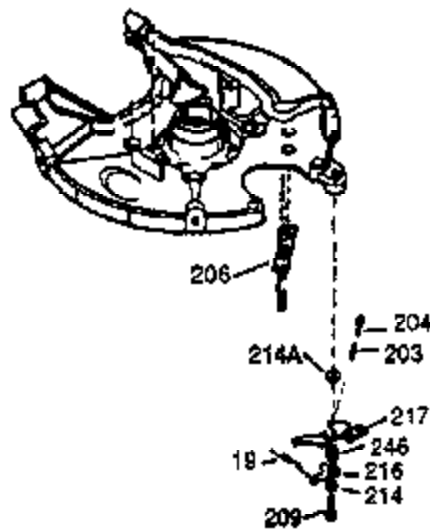

ILLUSTRATION SHOWS TYPICAL PARTS ONLY. ORDER BY PART NUMBER. PARTS NOT LISTED ARE SUPPLIED BY OEM.

VIEW 2 OF 2

Ref #	Part Number	Qty	Description
92	650815	1	Belleville Washer
93	650390	1	Flywheel Nut
189	650773	1	Screw, 1/4-20 x 1/2"
190	35831	1	Brake Lever
191	570658A	1	S.E. Brake Bracket (Incl. 195)
192	34966	1	Brake Control Link
193	34965	1	Brake Spring
194	32309	1	Retaining Ring
195	610973	1	Terminal
230	34338	1	Air Cleaner Gasket
238	650806	2	Screw, 10-32 x 5/8"
240	450234	1	Air Cleaner Body
245B	450235	1	Air Cleaner Filter
245	450236	1	Air Cleaner Filter
248	33008	1	Air Cleaner Tube
250	33007	1	Air Cleaner Cover
261A	650853	1	Screw, 1/4-20 x 1/2"
261B	650854	1	Washer
285	590551	1	Starter Cup
326	450237	1	Plug
350	570682	1	Primer Assembly
351	570656	1	Primer Line
370C	36260	1	Primer Decal
370I	550213	1	Warning Decal
370K	36695	1	Starter Decal