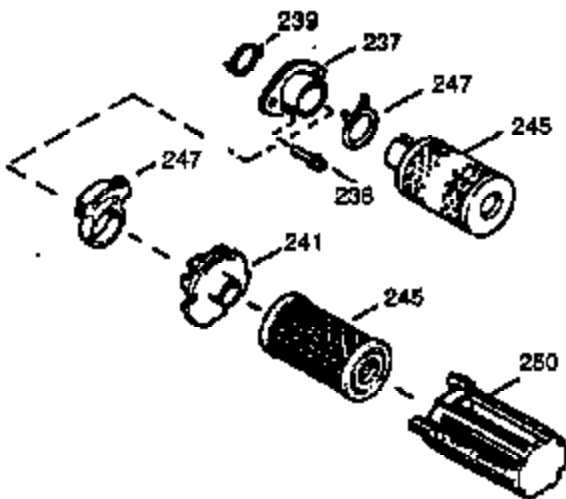

ILLUSTRATION SHOWS TYPICAL PARTS ONLY. ORDER BY PART NUMBER. PARTS NOT LISTED ARE SUPPLIED BY OEM.

VIEW 2 OF 2

Ref #	Part Number	Qty	Description
92	650815	1	Belleville Washer
93	650390	1	Flywheel Nut
189	650773	1	Screw, 1/4-20 x 1/2"
190	35831	1	Brake Lever
191	570658A	1	S.E. Brake Bracket (Incl. 195)
192	34966	1	Brake Control Link
193	34965	1	Brake Spring
194	32309	1	Retaining Ring
195	610973	1	Terminal
230	34338	1	Air Cleaner Gasket
238	650806	2	Screw, 10-32 x 5/8"
240	450234	1	Air Cleaner Body
245B	450235	1	Air Cleaner Filter
245	450236	1	Air Cleaner Filter
248	33008	1	Air Cleaner Tube
250	33007	1	Air Cleaner Cover
261A	650853	1	Screw, 1/4-20 x 1/2"
261B	650854	1	Washer
285	590551	1	Starter Cup
326	450237	1	Plug
350	570682	1	Primer Assembly
351	570656	1	Primer Line
370C	36260	1	Primer Decal
370I	550213	1	Warning Decal
370K	36695	1	Starter Decal