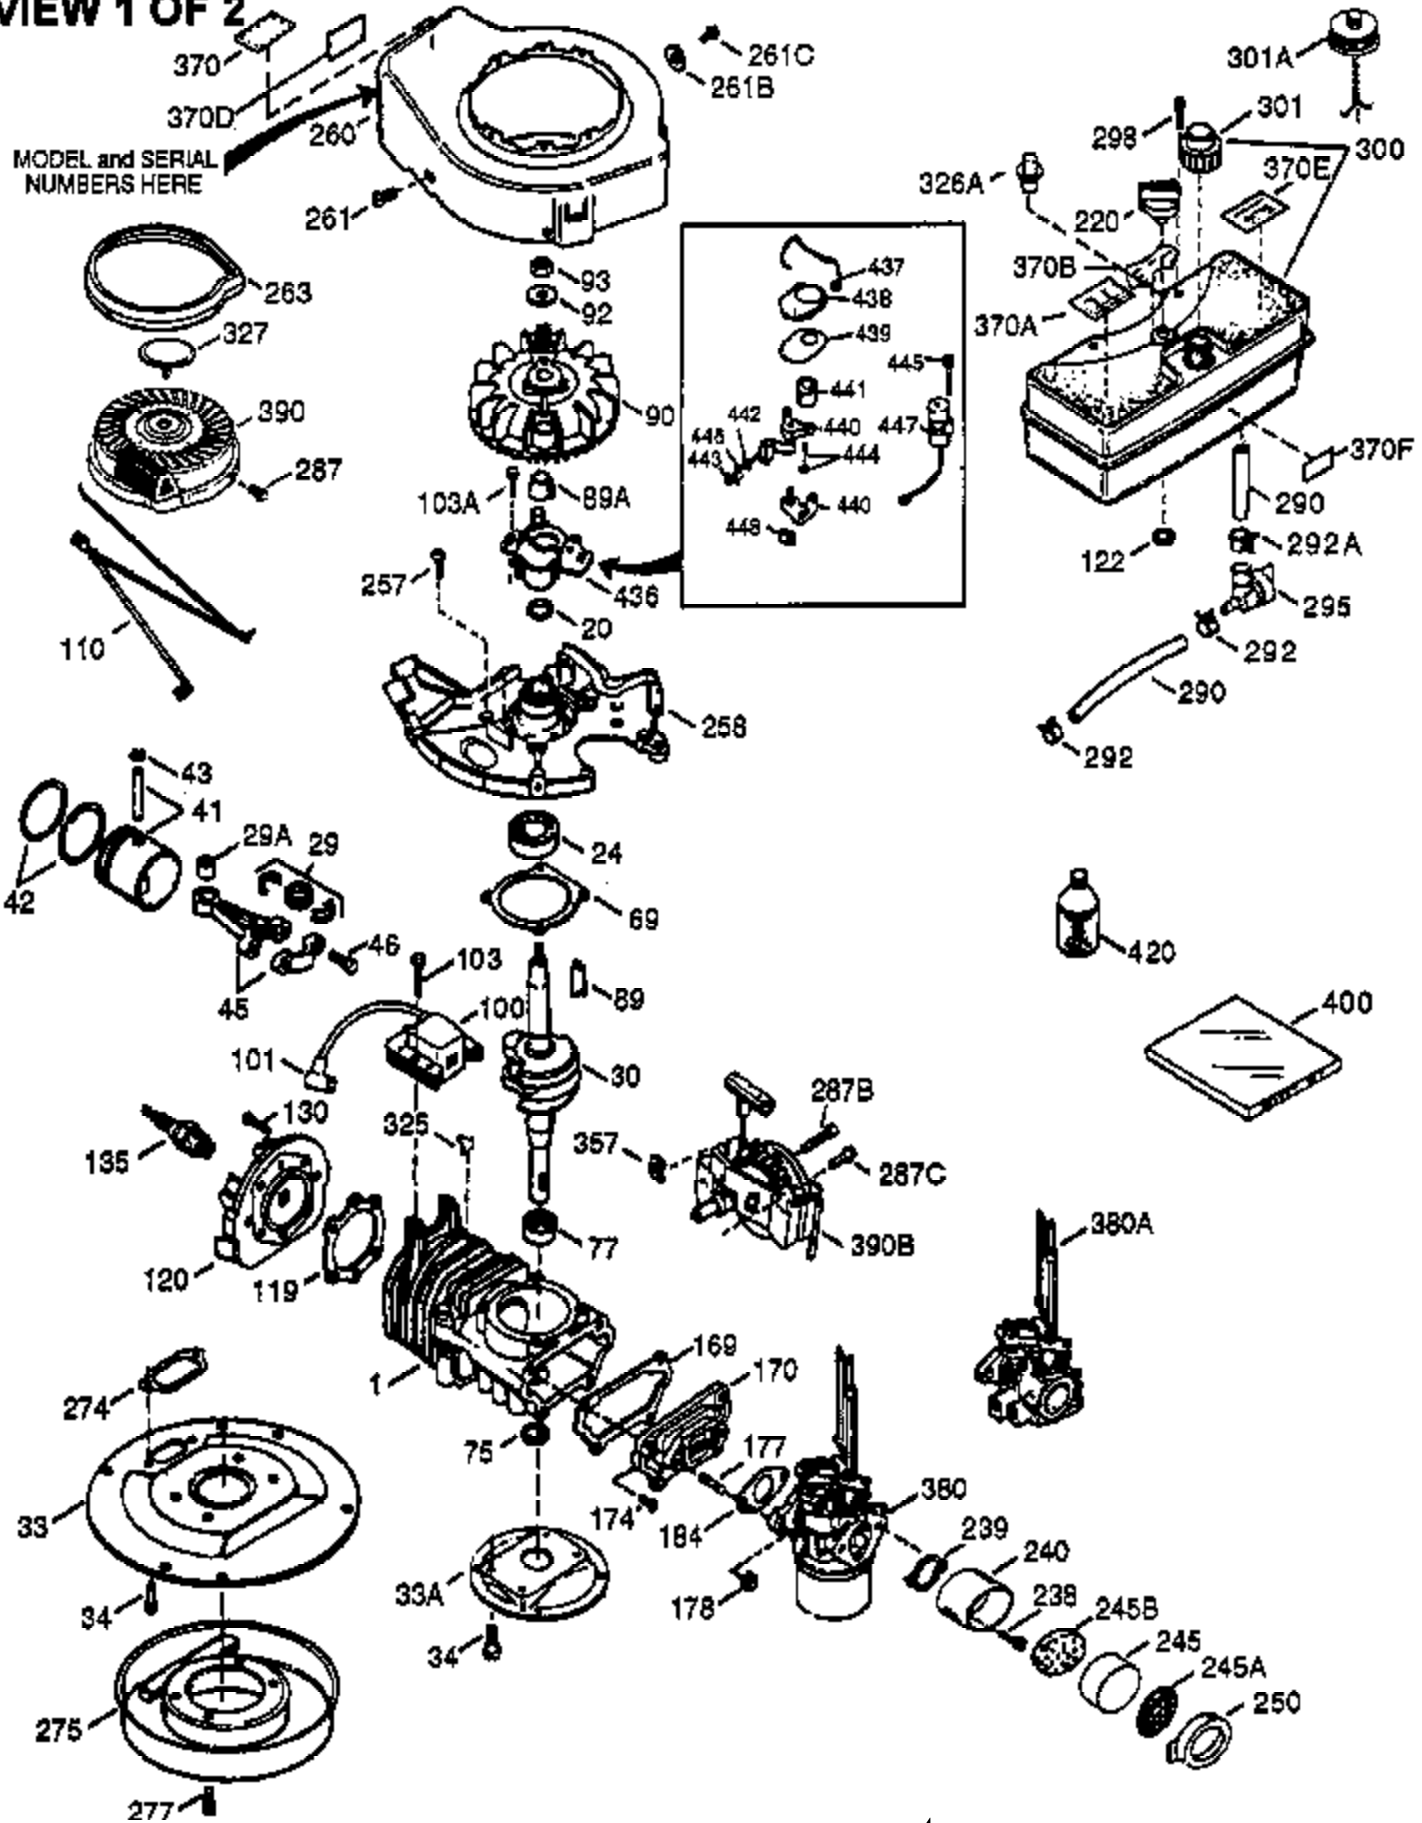

ILLUSTRATION SHOWS TYPICAL PARTS ONLY. ORDER BY PART NUMBER. PARTS NOT LISTED ARE SUPPLIED BY OEM.

VIEW 1 OF 2

Engine Parts List #1

Ref #	Part Number	Qty	Description
1	0	1	Cylinder (Order S/B if replacement is needed)
20	510319	1	Oil Seal
24	530110	1	Ball Bearing
29A	530104A	1	Cartridge Bearing
29	530150	1	Needle Bearing & Liner Set (37 Needle s)
30	290555	1	Crankshaft
33	330177	1	Adapter Plate
34	650797	4	Screw, 5/16-18 x 1/2"
41	310283A	1	Piston & Pin Ass'y. (Incl. 43)
42	310190	2	Ring Set
43	310167	2	Piston Pin Retaining Ring
45	310235B	1	Connecting Rod Ass'y. (Incl. 29, 29A & 46)
46	650633	4	Connecting Rod Bolt
69	510292A	1	* Cylinder Cover Gasket
75	28427	1	Oil Seal
77	780097	1	Cartridge Bearing
89A	611032	1	Adapter Sleeve
90	611112	1	Flywheel
92	650815	1	Belleville Washer
93	650390	1	Flywheel Nut
100	34443A	1	Solid State Ignition
101	610118	1	Spark Plug Cover
103	651007	2	Screw, Torx T-15, 10-24 x 15/16"
110	611059	1	Ground Wire
119	510274A	1	* Cylinder Head Gasket
120	250240B	1	Cylinder Head
122	570641	1	Retaining Ring
130	650477	6	Screw, Torx T-30, 1/4-20 x 3/4"
135	33636	1	Resistor Spark Plug (RJ17LM)
169	510323A	1	* Cover Plate Gasket
170	470152A	1	Reed & Cover Plate (Incl. 178)
174	650579	4	Screw, Torx T-25, 10-24 x 1/2"
178	29752	2	Nut & Lock Washer, 1/4-28
184	510110A	1	* Carburetor Gasket
220	570657	1	Control Knob
238	650806	2	Screw, 10-32 x 5/8"
240	450234	1	Air Cleaner Body
245	450236	1	Air Cleaner Filter
245B	450235	1	Air Cleaner Filter
250	33007	1	Air Cleaner Cover
257	650911	4	Screw, Torx T-30, 1/4-20 x 5/8"
258	350427	1	Blower Housing Base (Incl. 20)
260	350458	1	Blower Housing
261	650958	3	Screw, 1/4-20 x 7/16"
261B	650854	1	Washer
261C	650773	1	Screw, 1/4-20 x 1/2"
274	510314A	1	Exhaust Gasket
275	390300	1	Muffler
277	650911	2	Screw, Torx T-30, 1/4-20 x 5/8"
287	650926	4	Screw, 8-32 x 21/64"
290	34357	1	Fuel Line
292	26460	2	Fuel Line Clamp
298	650803	2	Screw, 10-32 x 7/8"
300	410241	1	Fuel Tank (Incl. 301)
301	410238	1	Fuel Cap
370B	550224	1	Control Decal
370I	550213	1	Warning Decal
370K	36695	1	Starter Decal