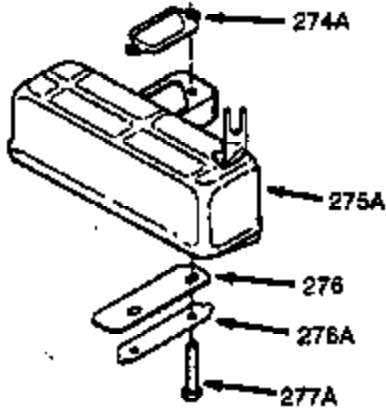

ILLUSTRATION SHOWS TYPICAL PARTS ONLY. ORDER BY PART NUMBER. PARTS NOT LISTED ARE SUPPLIED BY OEM.

VIEW 2 OF 2

Ref #	Part Number	Qty	Description
92	650815	1	Belleville Washer
93	650390	1	Flywheel Nut
189	650773	1	Screw, 1/4-20 x 1/2"
190	35831	1	Brake Lever
191	570658A	1	S.E. Brake Bracket (Incl. 195)
192	34966	1	Brake Control Link
193	34965	1	Brake Spring
194	32309	1	Retaining Ring
195	610973	1	Terminal
230	34338	1	Air Cleaner Gasket
238	650806	2	Screw, 10-32 x 5/8"
240	450234	1	Air Cleaner Body
245B	450235	1	Air Cleaner Filter
245	450236	1	Air Cleaner Filter
248	33008	1	Air Cleaner Tube
250	33007	1	Air Cleaner Cover
261A	650853	1	Screw, 1/4-20 x 1/2"
261B	650854	1	Washer
285	590551	1	Starter Cup
326	450237	1	Plug
350	570682	1	Primer Assembly
351	570656	1	Primer Line
370C	36260	1	Primer Decal
370I	550213	1	Warning Decal
370K	36695	1	Starter Decal