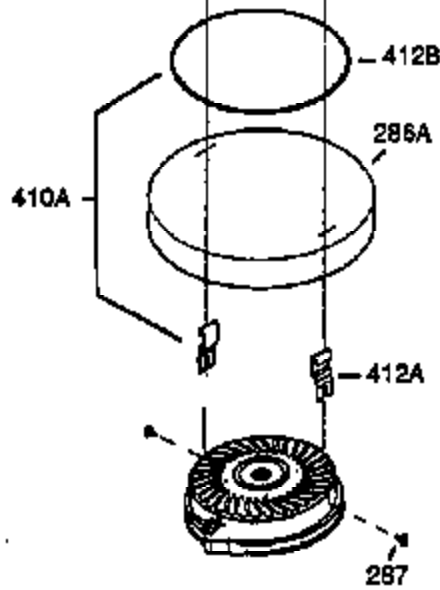

ILLUSTRATION SHOWS TYPICAL PARTS ONLY. ORDER BY PART NUMBER. PARTS NOT LISTED ARE SUPPLIED BY OEM.

VIEW 2 OF 2

Ref #	Part Number	Qty	Description
92	650815	1	Belleville Washer
93	650390	1	Flywheel Nut
189	650773	1	Screw, 1/4-20 x 1/2"
190	35831	1	Brake Lever
191	570658A	1	S.E. Brake Bracket (Incl. 195)
192	34966	1	Brake Control Link
193	34965	1	Brake Spring
194	32309	1	Retaining Ring
195	610973	1	Terminal
230	34338	1	Air Cleaner Gasket
238	650806	2	Screw, 10-32 x 5/8"
240	450234	1	Air Cleaner Body
245B	450235	1	Air Cleaner Filter
245	450236	1	Air Cleaner Filter
248	33008	1	Air Cleaner Tube
250	33007	1	Air Cleaner Cover
261A	650853	1	Screw, 1/4-20 x 1/2"
261B	650854	1	Washer
285	590551	1	Starter Cup
326	450237	1	Plug
350	570682	1	Primer Assembly
351	570656	1	Primer Line
370C	36260	1	Primer Decal
370I	550213	1	Warning Decal
370K	36695	1	Starter Decal