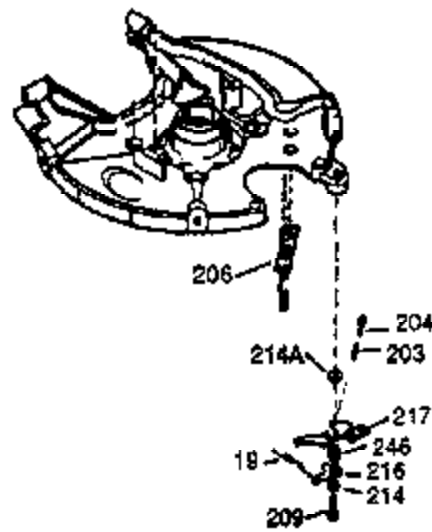

ILLUSTRATION SHOWS TYPICAL PARTS ONLY. ORDER BY PART NUMBER. PARTS NOT LISTED ARE SUPPLIED BY OEM.

VIEW 2 OF 2

Ref #	Part Number	Qty	Description
92	650815	1	Belleville Washer
93	650390	1	Flywheel Nut
189	650773	1	Screw, 1/4-20 x 1/2"
190	35831	1	Brake Lever
191	570658A	1	S.E. Brake Bracket (Incl. 195)
192	34966	1	Brake Control Link
193	34965	1	Brake Spring
194	32309	1	Retaining Ring
195	610973	1	Terminal
230	34338	1	Air Cleaner Gasket
238	650806	2	Screw, 10-32 x 5/8"
240	450234	1	Air Cleaner Body
245	450236	1	Air Cleaner Filter
245B	450235	1	Air Cleaner Filter
248	33008	1	Air Cleaner Tube
250	33007	1	Air Cleaner Cover
261A	650853	1	Screw, 1/4-20 x 1/2"
261B	650854	1	Washer
285	590551	1	Starter Cup
326	450237	1	Plug
350	570682	1	Primer Ass'y.
351	570656	1	Primer Line
370C	550213	1	Warning Decal