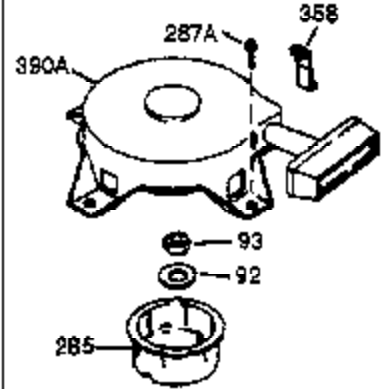

ILLUSTRATION SHOWS TYPICAL PARTS ONLY. ORDER BY PART NUMBER. PARTS NOT LISTED ARE SUPPLIED BY OEM.

VIEW 2 OF 2

Ref #	Part Number	Qty	Description
92	650815	1	Belleville Washer
93	650390	1	Flywheel Nut
189	650773	1	Screw, 1/4-20 x 1/2"
190	35831	1	Brake Lever
191	570658A	1	S.E. Brake Bracket (Incl. 195)
192	34966	1	Brake Control Link
193	34965	1	Brake Spring
194	32309	1	Retaining Ring
195	610973	1	Terminal
230	34338	1	Air Cleaner Gasket
238	650806	2	Screw, 10-32 x 5/8"
240	450234	1	Air Cleaner Body
245	450236	1	Air Cleaner Filter
245B	450235	1	Air Cleaner Filter
248	33008	1	Air Cleaner Tube
250	33007	1	Air Cleaner Cover
261A	650853	1	Screw, 1/4-20 x 1/2"
261B	650854	1	Washer
285	590551	1	Starter Cup
326	450237	1	Plug
350	570682	1	Primer Ass'y.
351	570656	1	Primer Line
370C	550213	1	Warning Decal