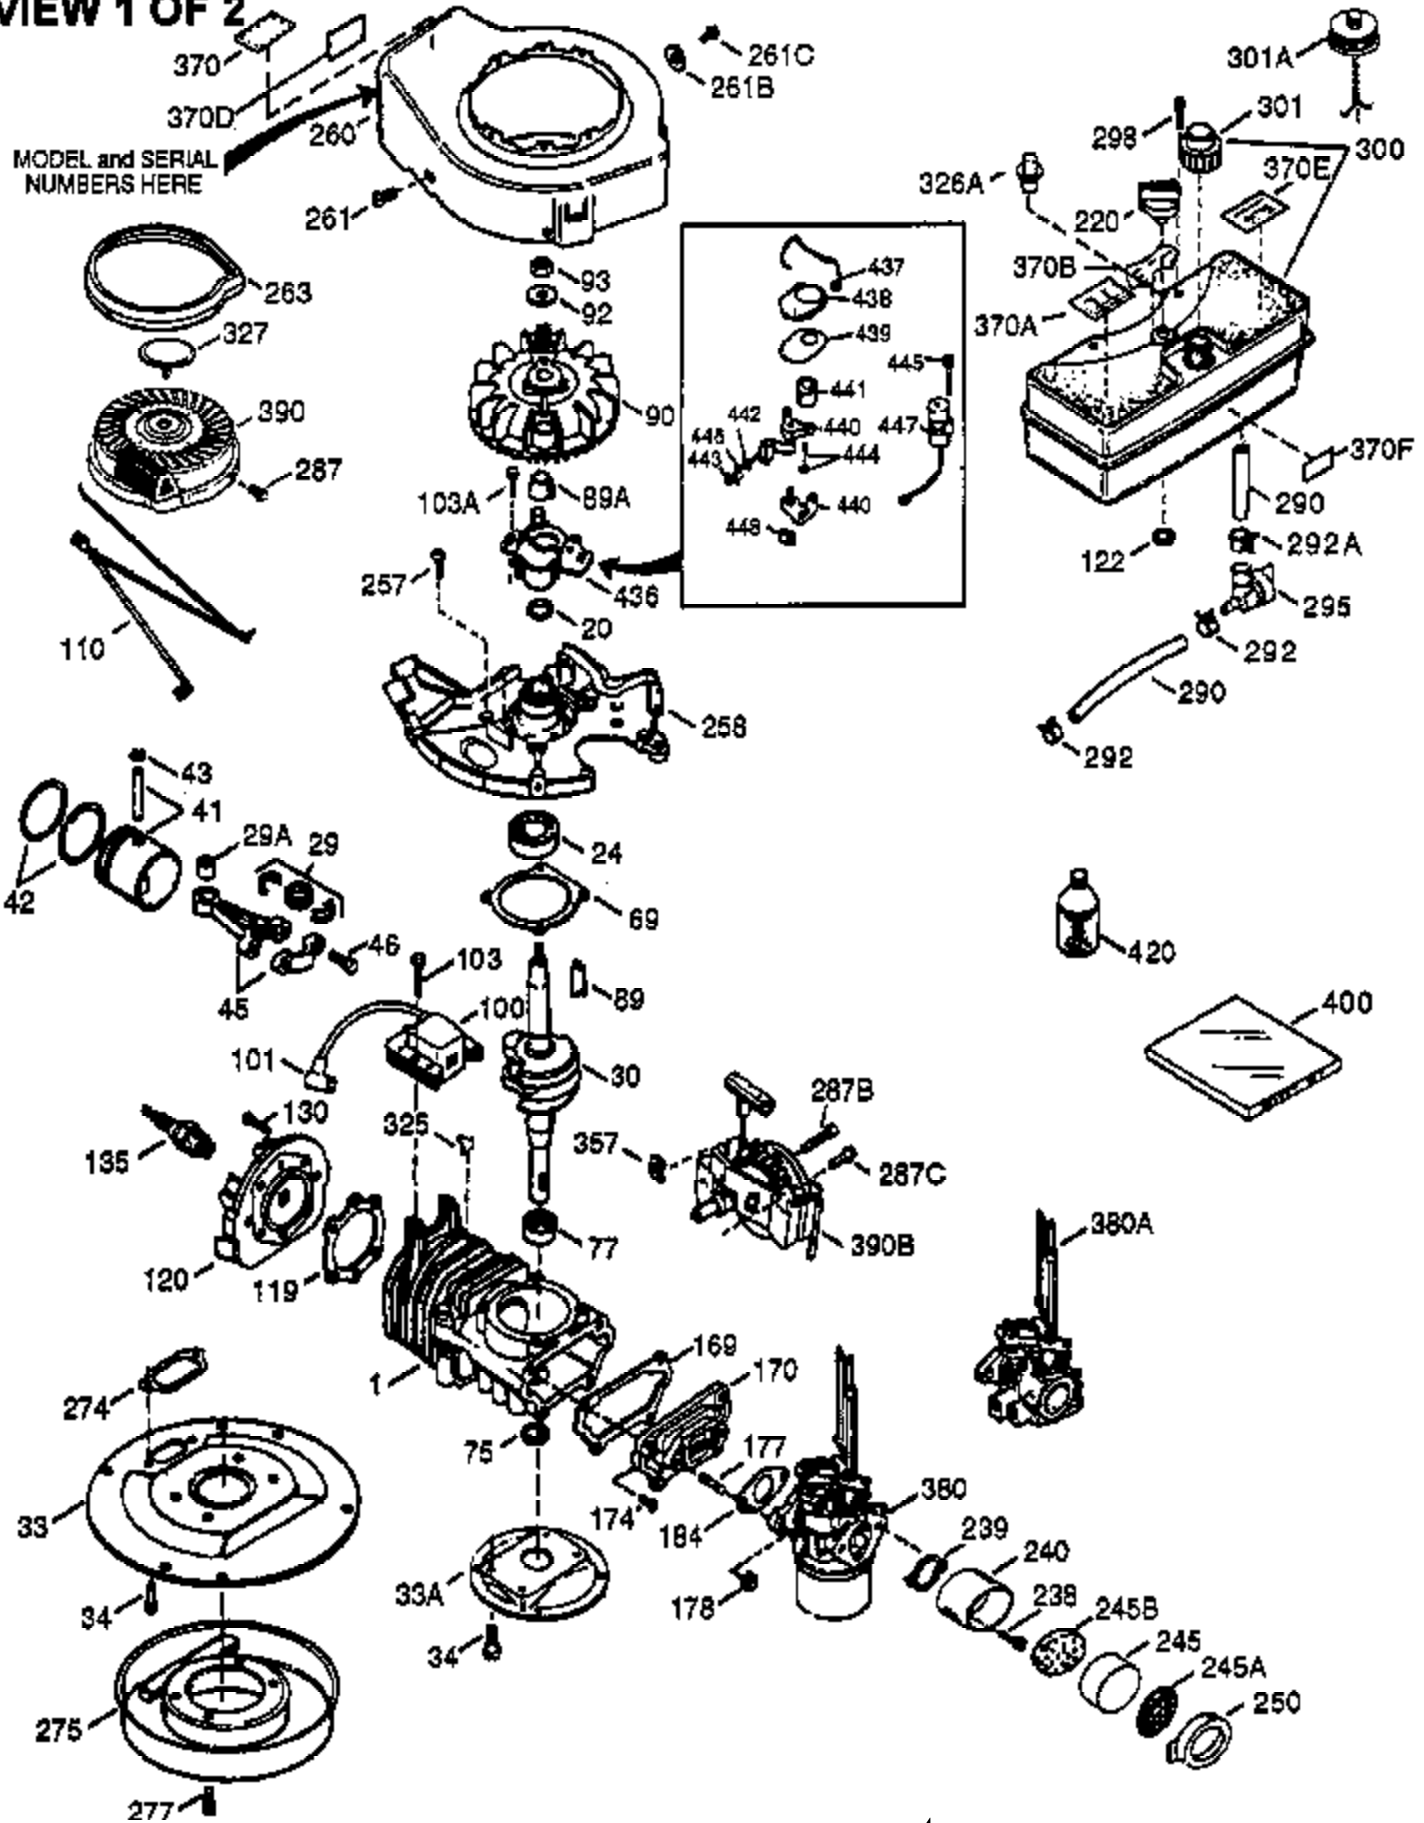

## Engine Parts List #1

Ref #	Part Number	Qty	Description
	1 0	1	Cylinder (Order S/B if replacement is needed)
	20 510319	1	Oil Seal
	24 530110	1	Ball Bearing
	29A 530104A	1	Cartridge Bearing
	29 530150	1	Needle Bearing & Liner Set (37 Needle s)
	30 290555	1	Crankshaft
	33 330177	1	Adapter Plate
	34 650797	4	Screw, 5/16-18 x 1/2"
	41 310283A	1	Piston & Pin Ass'y. (Incl. 43)
	42 310190	2	Ring Set
	43 310167	2	Piston Pin Retaining Ring
	45 310235B	1	Connecting Rod Ass'y. (Incl. 29, 29A & 46)
	46 650633	4	Connecting Rod Bolt
	69 510292A	1	* Cylinder Cover Gasket
	75 28427	1	Oil Seal
	77 780097	1	Cartridge Bearing
	89A 611032	1	Adapter Sleeve
	90 611112	1	Flywheel
	92 650815	1	Belleville Washer
	93 650390	1	Flywheel Nut
	100 34443A	1	Solid State Ignition
	101 610118	1	Spark Plug Cover
	103 650814	2	Screw, Torx T-15, 10-24 x 1"
	110 611059	1	Ground Wire
	119 510274A	1	* Cylinder Head Gasket
	120 250240B	1	Cylinder Head
	122 570641	1	Retaining Ring
	130 650477	6	Screw, Torx T-30, 1/4-20 x 3/4"
	135 33636	1	Resistor Spark Plug (RJ17LM)
	169 510323A	1	* Cover Plate Gasket
	170 470152A	1	Reed & Cover Plate (Incl. 178)
	174 650579	4	Screw, Torx T-25, 10-24 x 1/2"
	178 29752	2	Nut & Lock Washer, 1/4-28
	184 510110A	1	* Carburetor Gasket
	220 570657	1	Control Knob
	238 650806	2	Screw, 10-32 x 5/8"
	240 450234	1	Air Cleaner Body
	245 450236	1	Air Cleaner Filter
	245B 450235	1	Air Cleaner Filter
	250 33007	1	Air Cleaner Cover
	257 650911	4	Screw, Torx T-30, 1/4-20 x 5/8"
	258 350427	1	Blower Housing Base (Incl. 20)
	260 350458	1	Blower Housing
	261 650958	3	Screw, 1/4-20 x 7/16"
	261B 650854	1	Washer
	261C 650773	1	Screw, 1/4-20 x 1/2"
	274 510314A	1	Exhaust Gasket
	275 390300	1	Muffler
	277 650911	2	Screw, Torx T-30, 1/4-20 x 5/8"
	287 650926	4	Screw, 8-32 x 21/64"
	290 34357	1	Fuel Line
	292 26460	2	Fuel Line Clamp
	298 650803	2	Screw, 10-32 x 7/8"
	300 410241	1	Fuel Tank (Incl. 301)
	301 410238	1	Fuel Cap
	327 35392	1	Starter Plug
	370A 550224	1	Choke Decal
	370B 35977	1	Instruction Decal