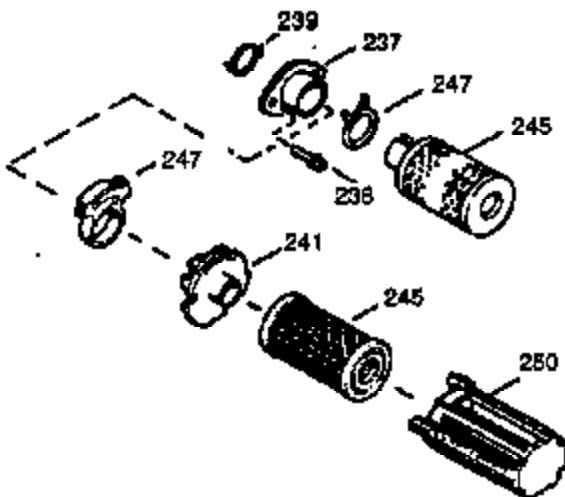

ILLUSTRATION SHOWS TYPICAL PARTS ONLY. ORDER BY PART NUMBER. PARTS NOT LISTED ARE SUPPLIED BY OEM.

VIEW 2 OF 2

Ref #	Part Number	Qty	Description
92	650815	1	Belleville Washer
93	650390	1	Flywheel Nut
189	650773	1	Screw, 1/4-20 x 1/2"
190	35831	1	Brake Lever
191	570658A	1	S.E. Brake Bracket (Incl. 195)
192	34966	1	Brake Control Link
193	34965	1	Brake Spring
194	32309	1	Retaining Ring
195	610973	1	Terminal
230	34338	1	Air Cleaner Gasket
238	650806	2	Screw, 10-32 x 5/8"
240	450234	1	Air Cleaner Body
245	450236	1	Air Cleaner Filter
245B	450235	1	Air Cleaner Filter
248	33008	1	Air Cleaner Tube
250	33007	1	Air Cleaner Cover
261A	650853	1	Screw, 1/4-20 x 1/2"
261B	650854	1	Washer
285	590551	1	Starter Cup
326	450237	1	Plug
350	570682	1	Primer Ass'y.
351	570656	1	Primer Line
370C	550213	1	Warning Decal