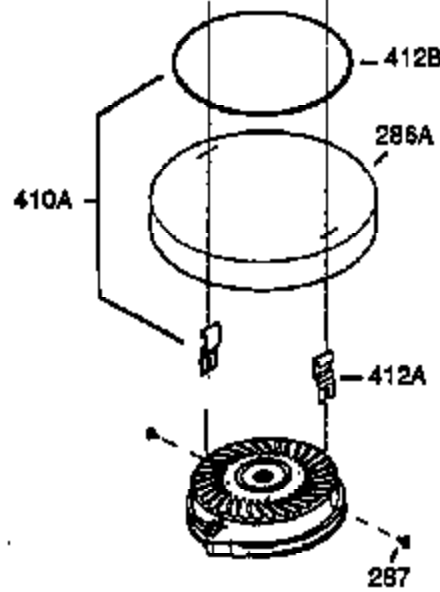

ILLUSTRATION SHOWS TYPICAL PARTS ONLY. ORDER BY PART NUMBER. PARTS NOT LISTED ARE SUPPLIED BY OEM.

VIEW 2 OF 2

Ref #	Part Number	Qty	Description
92	650815	1	Belleville Washer
93	650390	1	Flywheel Nut
189	650773	1	Screw, 1/4-20 x 1/2"
190	35831	1	Brake Lever
191	570658A	1	S.E. Brake Bracket (Incl. 195)
192	34966	1	Brake Control Link
193	34965	1	Brake Spring
194	32309	1	Retaining Ring
195	610973	1	Terminal
230	34338	1	Air Cleaner Gasket
238	650806	2	Screw, 10-32 x 5/8"
240	450234	1	Air Cleaner Body
245	450236	1	Air Cleaner Filter
245B	450235	1	Air Cleaner Filter
248	33008	1	Air Cleaner Tube
250	33007	1	Air Cleaner Cover
261A	650853	1	Screw, 1/4-20 x 1/2"
261B	650854	1	Washer
285	590551	1	Starter Cup
326	450237	1	Plug
350	570682	1	Primer Ass'y.
351	570656	1	Primer Line
370C	550213	1	Warning Decal