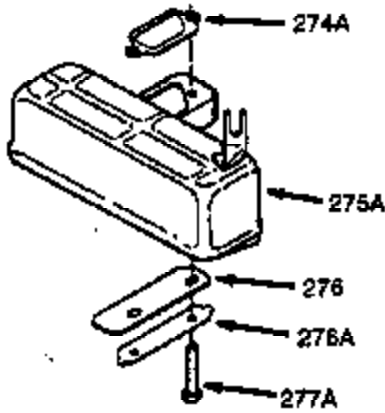

ILLUSTRATION SHOWS TYPICAL PARTS ONLY. ORDER BY PART NUMBER. PARTS NOT LISTED ARE SUPPLIED BY OEM.

VIEW 2 OF 2

Ref #	Part Number	Qty	Description
92	650815	1	Belleville Washer
93	650390	1	Flywheel Nut
189	650773	1	Screw, 1/4-20 x 1/2"
190	35831	1	Brake Lever
191	570658A	1	S.E. Brake Bracket (Incl. 195)
192	34966	1	Brake Control Link
193	34965	1	Brake Spring
194	32309	1	Retaining Ring
195	610973	1	Terminal
230	34338	1	Air Cleaner Gasket
238	650806	2	Screw, 10-32 x 5/8"
240	450234	1	Air Cleaner Body
245	450236	1	Air Cleaner Filter
245B	450235	1	Air Cleaner Filter
248	33008	1	Air Cleaner Tube
250	33007	1	Air Cleaner Cover
261A	650853	1	Screw, 1/4-20 x 1/2"
261B	650854	1	Washer
285	590551	1	Starter Cup
326	450237	1	Plug
350	570682	1	Primer Ass'y.
351	570656	1	Primer Line
370C	550213	1	Warning Decal