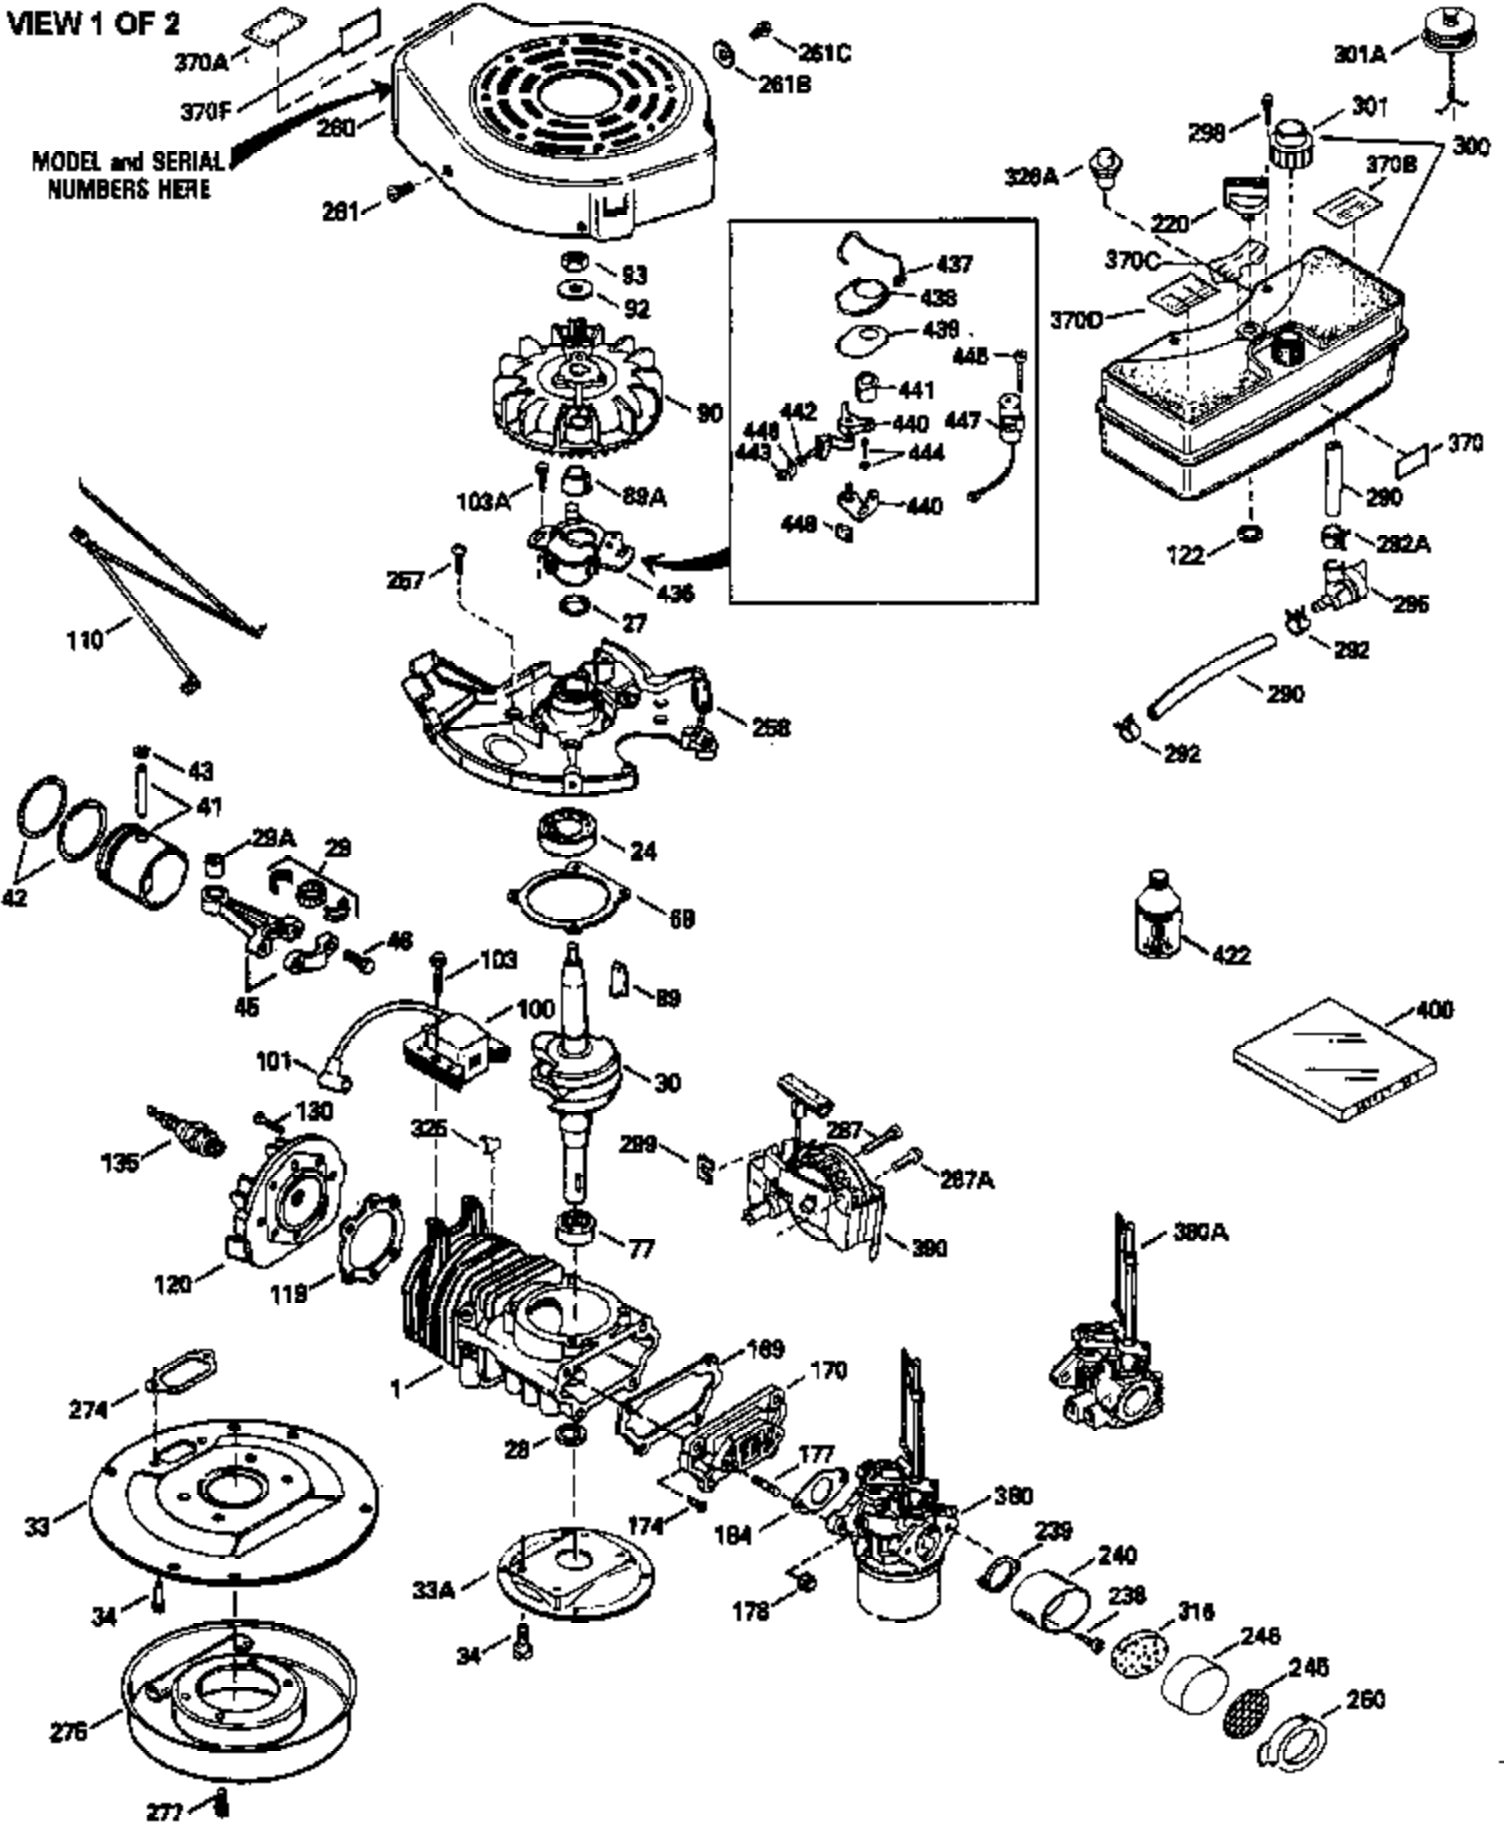

ILLUSTRATION SHOWS TYPICAL PARTS ONLY. ORDER BY PART NUMBER. PARTS NOT LISTED ARE SUPPLIED BY OEM.

VIEW 1 OF 2

MODEL and SERIAL
NUMBERS HERE

Ref #	Part Number	Qty	Description
	1		Cylinder (Order s/b if replacement is req.)
24	530110		Ball Bearing
27	510319		Oil Seal
28	28427		Oil Seal
29A	530104A		Cartridge Bearing
29	530150		Needle Bearing & Liner Set (37 Needle s)
30	290555		Crankshaft
30	330177		Adapter Plate (8" B.C.)
34	650797		Screw, 5/16-18 x 1/2"
41	310272A		Piston & Pin Ass'y. (.010" OS)
41	310283A		Piston & Pin Ass'y. (Std.)(Incl. 43)
42	310190		Ring Set (Std.)
42	310273		Ring Set (.010" OS)
43	310167		Piston Pin Retaining Ring
45	310235B		Connecting Rod Ass'y. (Incl. 29, 29A & 46)
46	650633		Connecting Rod Bolt
69	510292A		* Cylinder Cover Gasket
77	780097		Cartridge Bearing
89A	611032		Adapter Sleeve
90	611112		Flywheel
92	650815		Belleville Washer
93	650390		Flywheel Nut
100	34443A		Solid State Ignition (Incl. 101)
100	730207		Magneto to Solid State Conversion Kit (Includes solid state module, solid state flywheel key, and instructions.)(Use as required on external ignition engines only.)
101	610118		Spark Plug Cover
103	650814		Screw, Torx T-15, 10-24 x 1"
110	611059		Ground Wire
119	510274A		* Cylinder Head Gasket
120	250240B		Cylinder Head
122	570641		Retaining Ring
130	650477		Screw, Torx T-30, 1/4-20 x 3/4"
135	33636		Resistor Spark Plug
169	510323A		* Cover Plate Gasket
170	470152A		Reed & Cover Plate (Incl. 178)
174	650579		Screw, Torx T-25, 10-24 x 1/2"
178	29752		Nut & Lock Washer, 1/4-28
184	510110A		* Carburetor Gasket
192	34966		Brake Control Link
220	570657		Control Knob
257	650911		Screw, Torx T-30, 1/4-20 x 5/8"
258	350427		Blower Housing Base (Incl. 27)
260	350418		Blower Housing
261	650958		Screw, 114-20 x 7/16"
261B	650854		Washer
261C	650773		Screw, 1/4-20 x 1/2"
274	510314		Exhaust Gasket
275	390300		Muffler
277	650911		Screw, Torx T-30, 1/4-20 x 5/8"
290	34357		Fuel Line
292	26460		Fuel Line Clamp
298	650803		Screw, 10-32 x 7/8"
300	410241		Fuel Tank (Incl. 301)
301	410238		Fuel Cap
370A	550223		Name Decal
370B	550213		Warning Decal