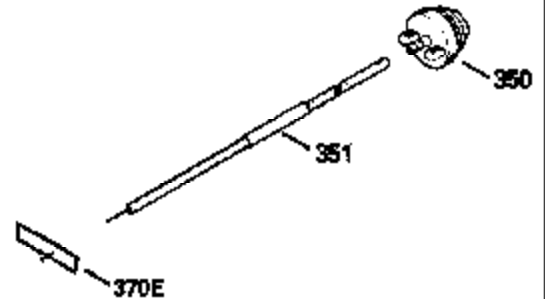

Ref #	Part Number	Qty	Description
370F	35977		Caution Decal
370D	550212		Fuel Mix Decal
380	632326		Carburetor (Incl. 184) (Refer to Division 5, Section A, page A1-42 or Fiche 23B, Grid F-13 for breakdown)
400	510295A		* Gasket Set (Incl. items marked *)
422	730227A		2-Cycle Oil (8 oz.)

ILLUSTRATION SHOWS TYPICAL PARTS ONLY. ORDER BY PART NUMBER. PARTS NOT LISTED ARE SUPPLIED BY OEM.

VIEW 2 OF 2