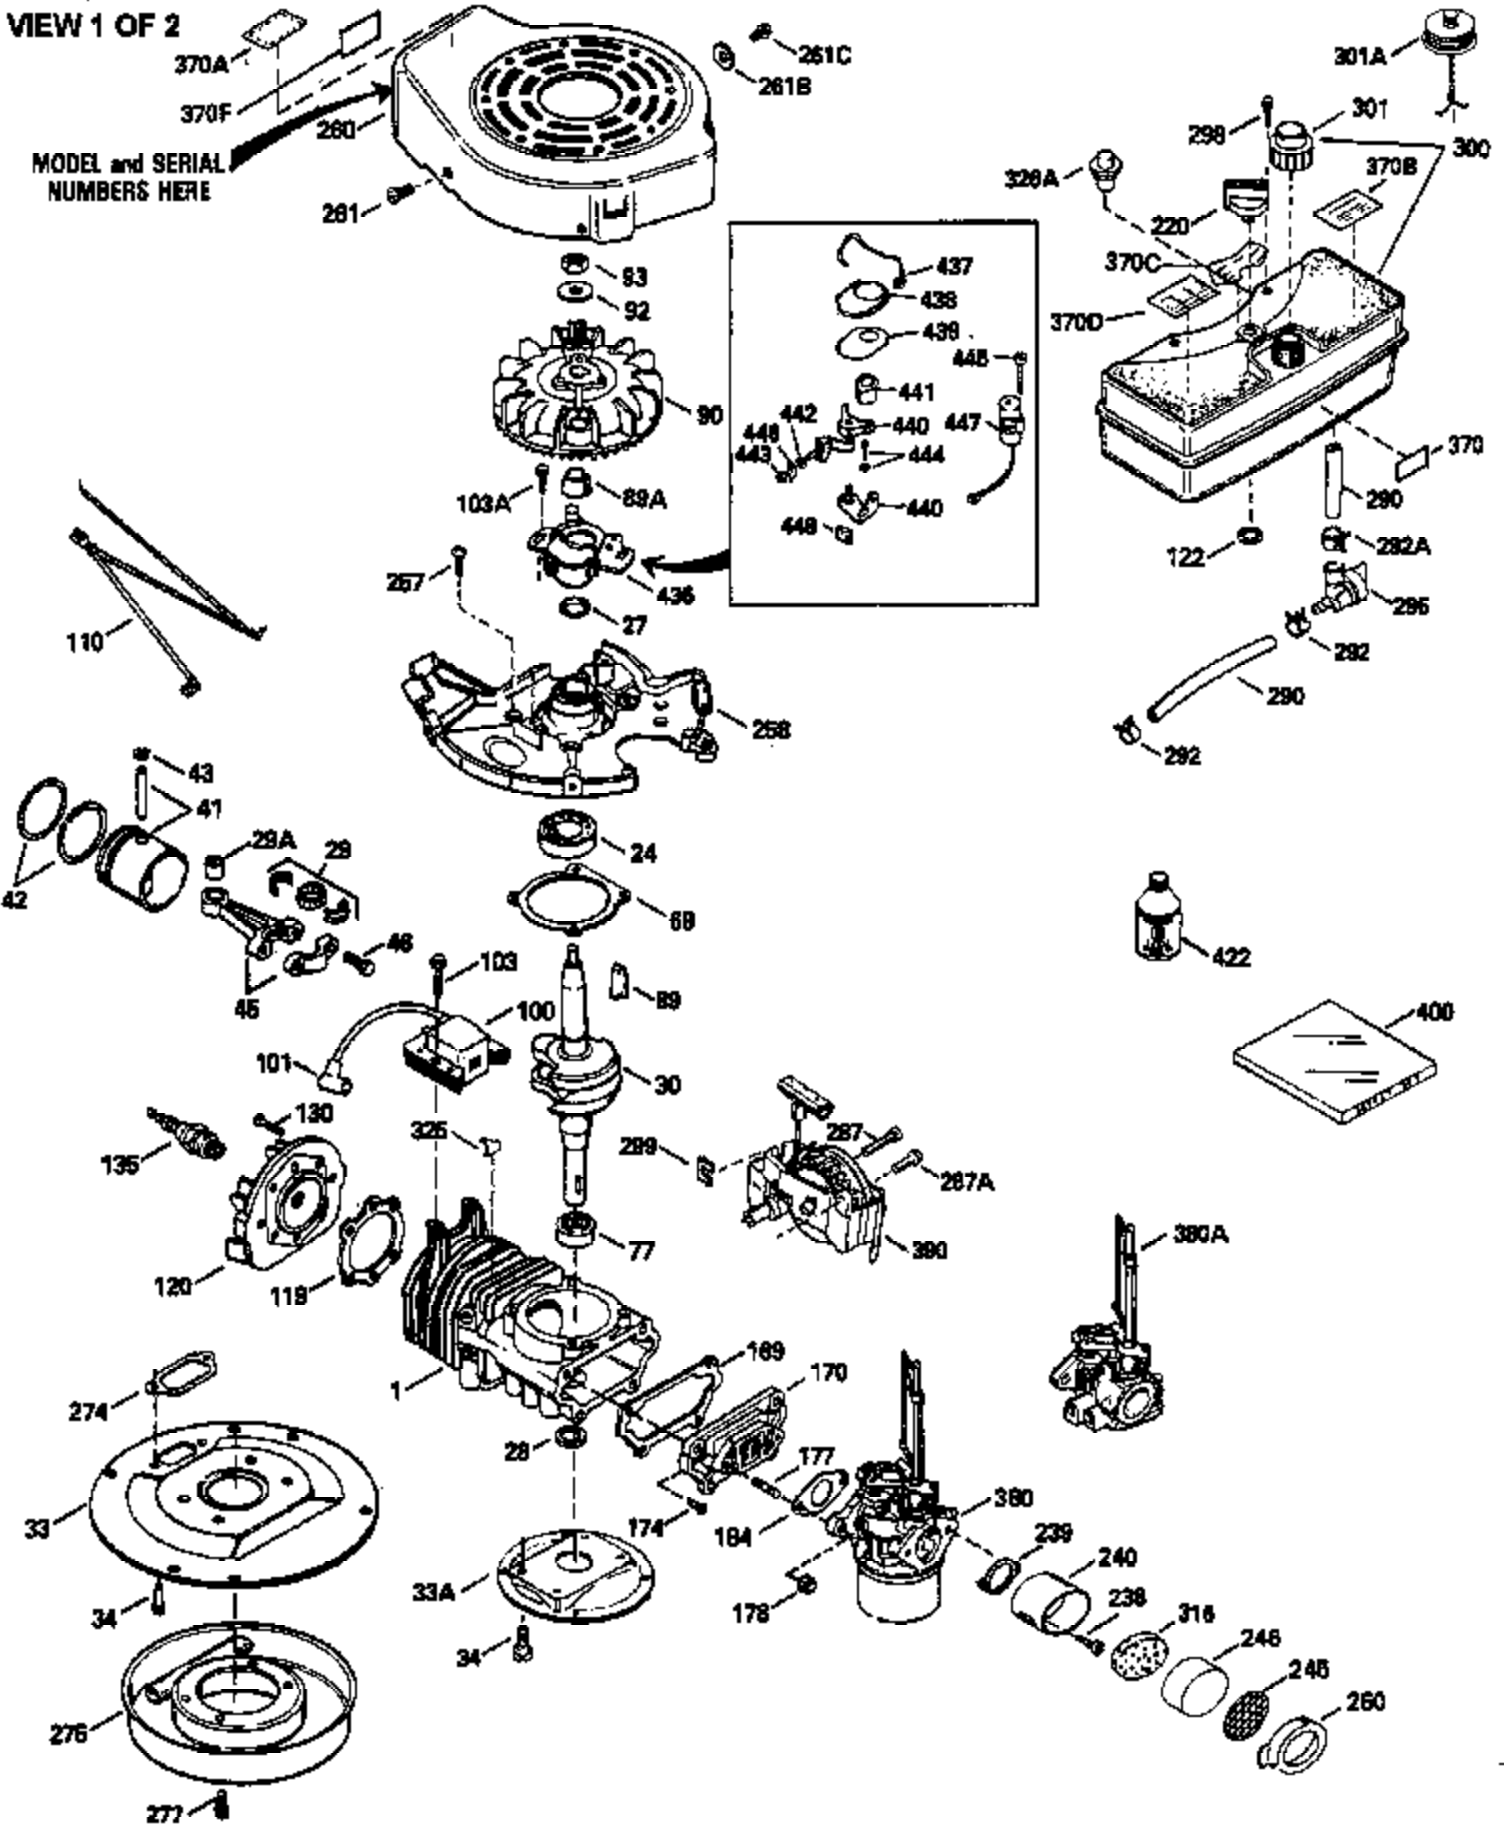

ILLUSTRATION SHOWS TYPICAL PARTS ONLY. ORDER BY PART NUMBER. PARTS NOT LISTED ARE SUPPLIED BY OEM.

VIEW 1 OF 2

MODEL and SERIAL  
NUMBERS HERE

Ref #	Part Number	Qty	Description
	1		Cylinder (Order s/b if replacement is req.)
24	530110		Ball Bearing
27	510319		Oil Seal
28	28427		Oil Seal
29A	530104A		Cartridge Bearing
29	530150		Needle Bearing & Liner Set (37 Needle s)
30	290555		Crankshaft
30	330177		Adapter Plate (8" B.C.)
34	650797		Screw, 5/16-18 x 1/2"
41	310272A		Piston & Pin Ass'y. (.010" OS)
41	310283A		Piston & Pin Ass'y. (Std.)(Incl. 43)
42	310190		Ring Set (Std.)
42	310273		Ring Set (.010" OS)
43	310167		Piston Pin Retaining Ring
45	310235B		Connecting Rod Ass'y. (Incl. 29, 29A & 46)
46	650633		Connecting Rod Bolt
69	510292A		* Cylinder Cover Gasket
77	780097		Cartridge Bearing
89A	611032		Adapter Sleeve
90	611112		Flywheel
92	650815		Belleville Washer
93	650390		Flywheel Nut
100	34443A		Solid State Ignition (Incl. 101)
100	730207		Magneto to Solid State Conversion Kit (Includes solid state module, solid state flywheel key, and instructions.)(Use as required on external ignition engines only.)
101	610118		Spark Plug Cover
103	650814		Screw, Torx T-15, 10-24 x 1"
110	611059		Ground Wire
119	510274A		* Cylinder Head Gasket
120	250240B		Cylinder Head
122	570641		Retaining Ring
130	650477		Screw, Torx T-30, 1/4-20 x 3/4"
135	33636		Resistor Spark Plug
169	510323A		* Cover Plate Gasket
170	470152A		Reed & Cover Plate (Incl. 178)
174	650579		Screw, Torx T-25, 10-24 x 1/2"
178	29752		Nut & Lock Washer, 1/4-28
184	510110A		* Carburetor Gasket
192	34966		Brake Control Link
220	570657		Control Knob
257	650911		Screw, Torx T-30, 1/4-20 x 5/8"
258	350427		Blower Housing Base (Incl. 27)
260	350418		Blower Housing
261	650958		Screw, 114-20 x 7/16"
261B	650854		Washer
261C	650773		Screw, 1/4-20 x 1/2"
274	510314		Exhaust Gasket
275	390300		Muffler
277	650911		Screw, Torx T-30, 1/4-20 x 5/8"
290	34357		Fuel Line
292	26460		Fuel Line Clamp
298	650803		Screw, 10-32 x 7/8"
300	410241		Fuel Tank (Incl. 301)
301	410238		Fuel Cap
370C	550224		Control Decal
370B	550213		Warning Decal