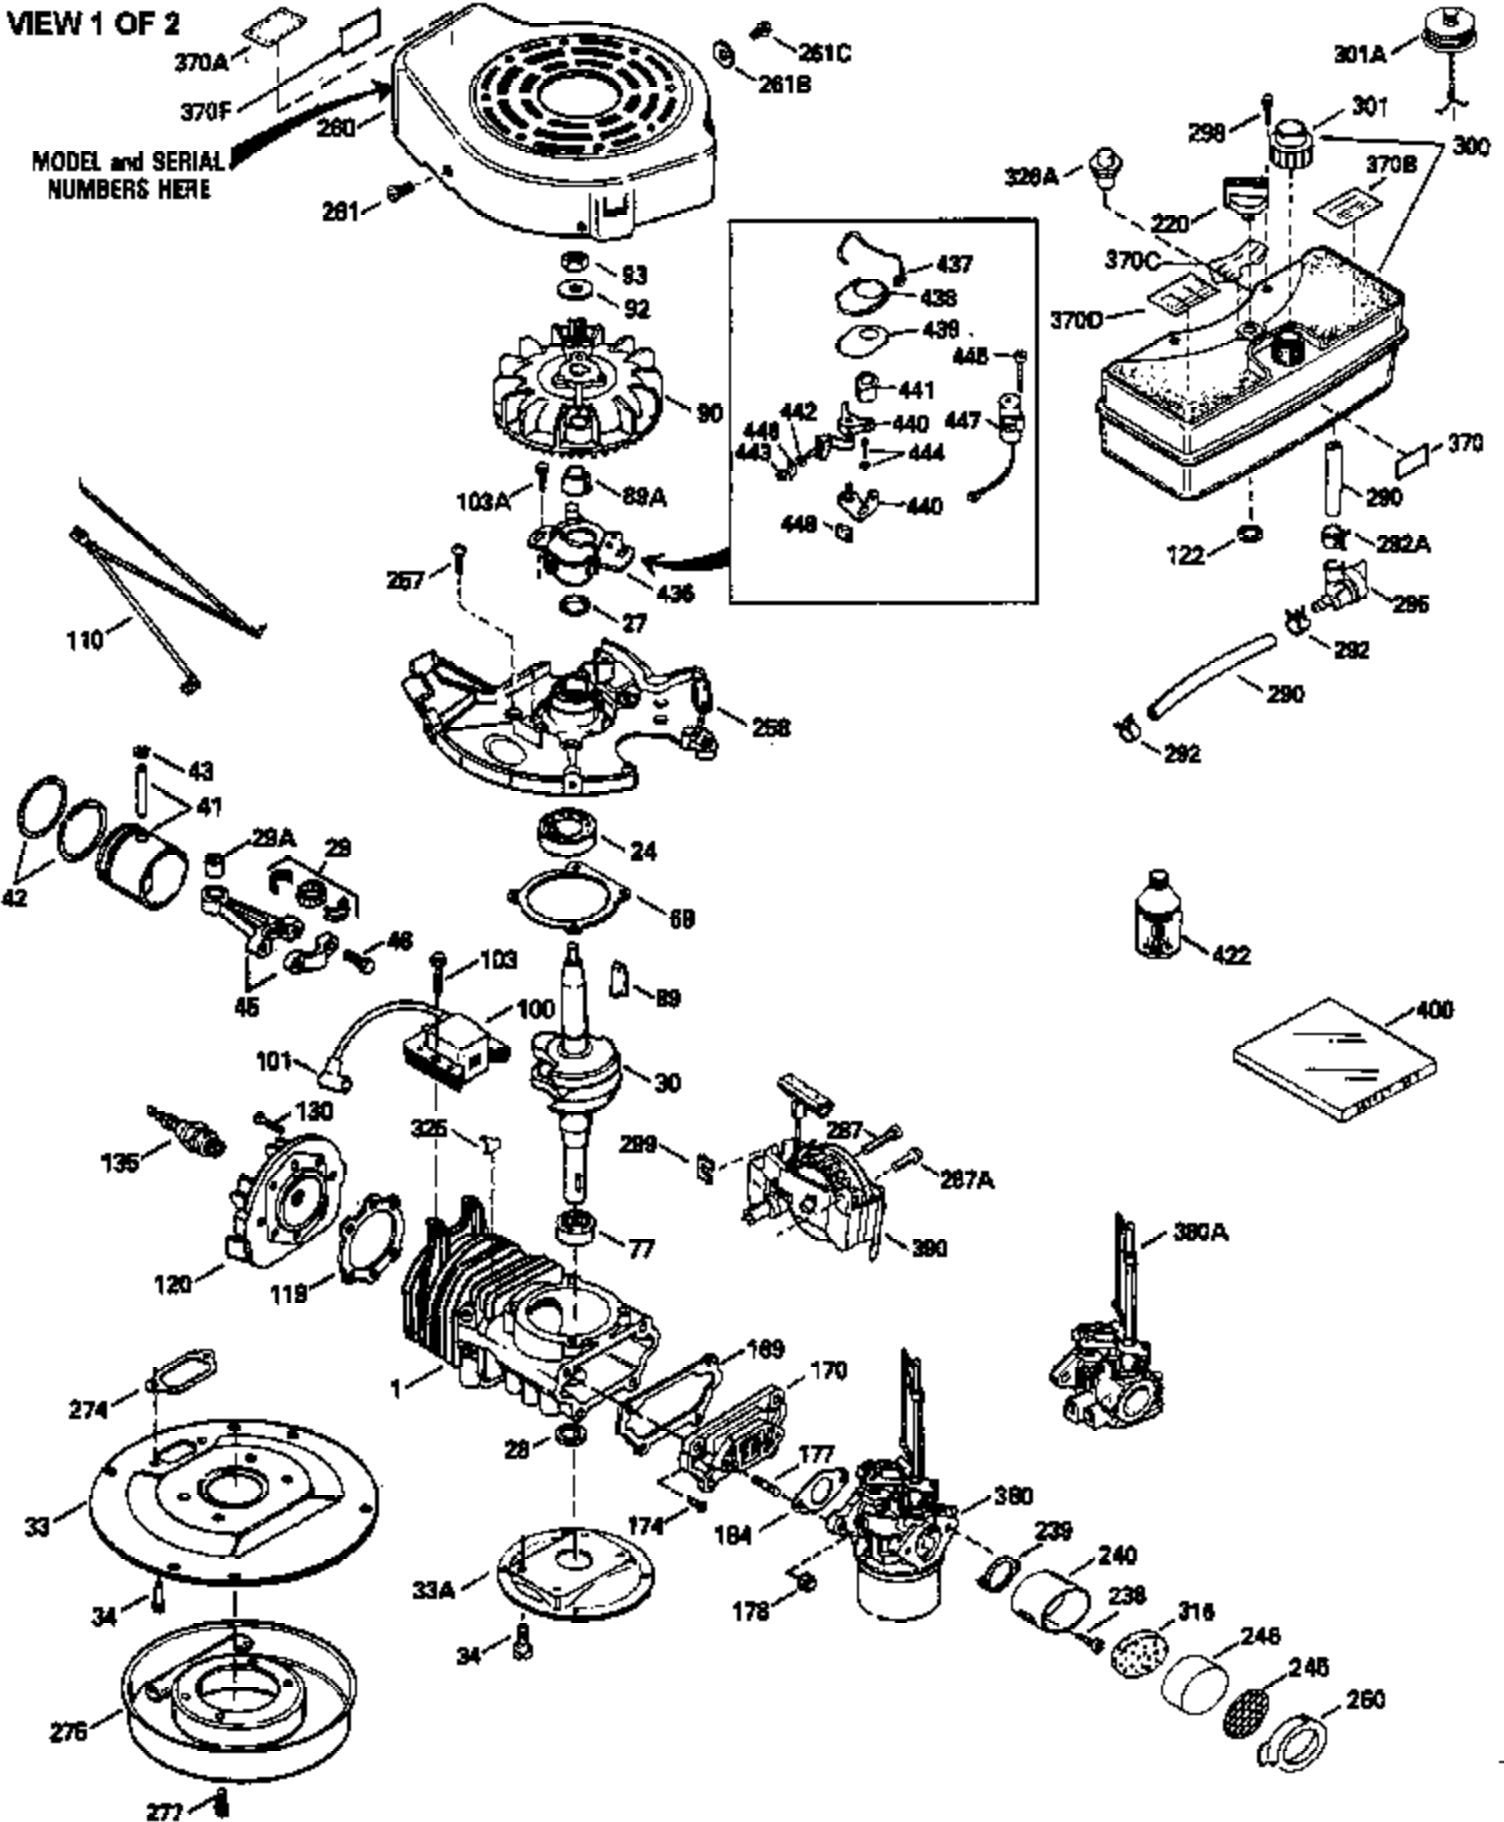

ILLUSTRATION SHOWS TYPICAL PARTS ONLY. ORDER BY PART NUMBER. PARTS NOT LISTED ARE SUPPLIED BY OEM.

VIEW 1 OF 2

MODEL and SERIAL
NUMBERS HERE

Ref #	Part Number	Qty	Description
	1		Cylinder (Order s/b if replacement is req.)
24	530110		Ball Bearing
27	510319		Oil Seal
28	28427		Oil Seal
29A	530104A		Cartridge Bearing
29	530150		Needle Bearing & Liner Set (37 Needle s)
30	290555		Crankshaft
30	330177		Adapter Plate (8" B.C.)
34	650797		Screw, 5/16-18 x 1/2"
41	310272A		Piston & Pin Ass'y. (.010" OS)
41	310283A		Piston & Pin Ass'y. (Std.)(Incl. 43)
42	310190		Ring Set (Std.)
42	310273		Ring Set (.010" OS)
43	310167		Piston Pin Retaining Ring
45	310235B		Connecting Rod Ass'y. (Incl. 29, 29A & 46)
46	650633		Connecting Rod Bolt
69	510292A		* Cylinder Cover Gasket
77	780097		Cartridge Bearing
89A	611032		Adapter Sleeve
90	611112		Flywheel
92	650815		Belleville Washer
93	650390		Flywheel Nut
100	34443A		Solid State Ignition (Incl. 101)
100	730207		Magneto to Solid State Conversion Kit (Includes solid state module, solid state flywheel key, and instructions.)(Use as required on external ignition engines only.)
101	610118		Spark Plug Cover
103	650814		Screw, Torx T-15, 10-24 x 1"
110	611059		Ground Wire
119	510274A		* Cylinder Head Gasket
120	250240B		Cylinder Head
122	570641		Retaining Ring
130	650477		Screw, Torx T-30, 1/4-20 x 3/4"
135	33636		Resistor Spark Plug
169	510323A		* Cover Plate Gasket
170	470152A		Reed & Cover Plate (Incl. 178)
174	650579		Screw, Torx T-25, 10-24 x 1/2"
178	29752		Nut & Lock Washer, 1/4-28
184	510110A		* Carburetor Gasket
192	34966		Brake Control Link
220	570657		Control Knob
257	650911		Screw, Torx T-30, 1/4-20 x 5/8"
258	350427		Blower Housing Base (Incl. 27)
260	350418		Blower Housing
261	650958		Screw, 114-20 x 7/16"
261B	650854		Washer
261C	650773		Screw, 1/4-20 x 1/2"
274	510314		Exhaust Gasket
275	390300		Muffler
277	650911		Screw, Torx T-30, 1/4-20 x 5/8"
290	34357		Fuel Line
292	26460		Fuel Line Clamp
298	650803		Screw, 10-32 x 7/8"
300	410241		Fuel Tank (Incl. 301)
301	410238		Fuel Cap
370C	550224		Control Decal
370B	550213		Warning Decal