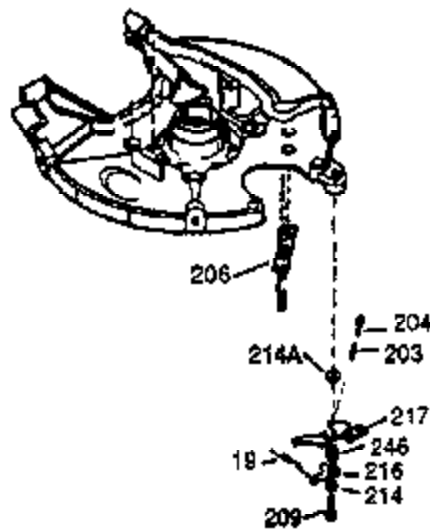

ILLUSTRATION SHOWS TYPICAL PARTS ONLY. ORDER BY PART NUMBER. PARTS NOT LISTED ARE SUPPLIED BY OEM.

VIEW 2 OF 2

Ref #	Part Number	Qty	Description
92	650815	1	Belleville Washer
93	650390	1	Flywheel Nut
230	34338	1	Air Cleaner Gasket
238	650806	2	Screw, 10-32 x 5/8"
240	450234	1	Air Cleaner Body
245B	450235	1	Air Cleaner Filter
245	450236	1	Air Cleaner Filter
248	33008	1	Air Cleaner Tube
250	33007	1	Air Cleaner Cover
261B	650854	1	Washer
285	590551	1	Starter Cup
326	450237	1	Plug
370K	36695	1	Starter Decal