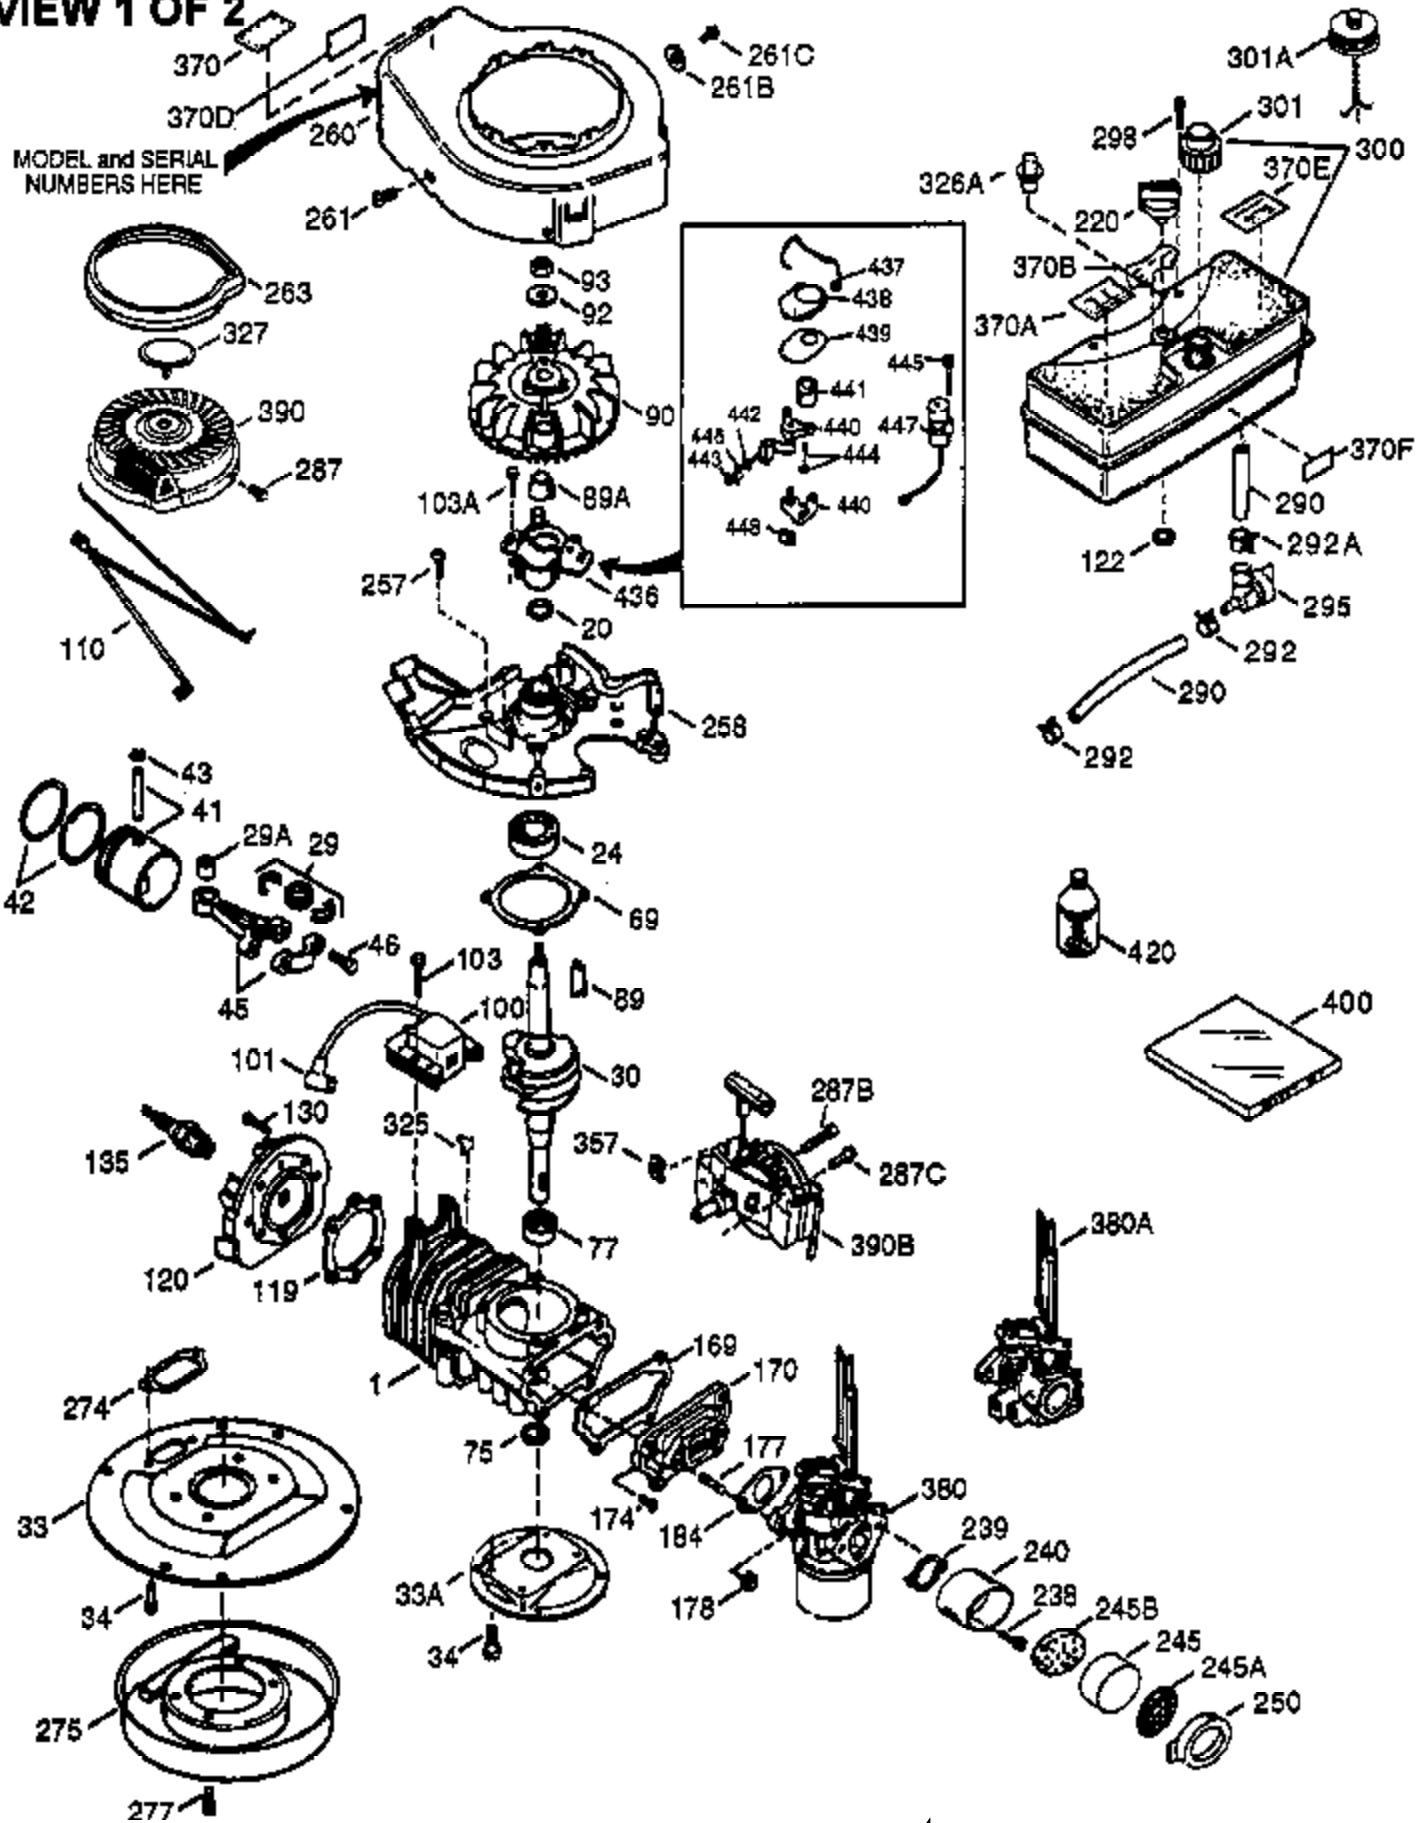

ILLUSTRATION SHOWS TYPICAL PARTS ONLY. ORDER BY PART NUMBER. PARTS NOT LISTED ARE SUPPLIED BY OEM.

VIEW 1 OF 2

Ref #	Part Number	Qty	Description
	1 0	1	Cylinder (Order S/B if replacement is needed)
	20 510319	1	Oil Seal
	24 530110	1	Ball Bearing
	29A 530104A	1	Cartridge Bearing
	29 530150	1	Needle Bearing & Liner Set (37 Needle s)
	30 290553	1	Crankshaft
	33 330177	1	Adapter Plate
	34 650797	4	Screw, 5/16-18 x 1/2"
	41 310283A	1	Piston & Pin Ass'y. (Incl. 43)
	42 310190	2	Ring Set
	43 310167	2	Piston Pin Retaining Ring
	45 310235B	1	Connecting Rod Ass'y. (Incl. 29, 29A & 46)
	46 650633	4	Connecting Rod Bolt
	69 510292A	1	* Cylinder Cover Gasket
	75 28427	1	Oil Seal
	77 780097	1	Cartridge Bearing
	89A 611032	1	Adapter Sleeve
	90 611112	1	Flywheel
	92 650815	1	Belleville Washer
	93 650390	1	Flywheel Nut
	100 34443A	1	Solid State Ignition
	101 610118	1	Spark Plug Cover
	103 650814	2	Screw, Torx T-15, 10-24 x 1"
	110 611031	1	Ground Wire
	119 510274A	1	* Cylinder Head Gasket
	120 250240B	1	Cylinder Head
	122 570641	1	Retaining Ring
	130 650477	6	Screw, Torx T-30, 1/4-20 x 3/4"
	135 33636	1	Resistor Spark Plug (RJ17LM)
	169 510323A	1	* Cover Plate Gasket
	170 470152A	1	Reed & Cover Plate (Incl. 178)
	174 650579	4	Screw, Torx T-25, 10-24 x 1/2"
	178 29752	2	Nut & Lock Washer, 1/4-28
	184 510110A	1	* Carburetor Gasket
	220 570640	1	Control Knob
	238 650806	2	Screw, 10-32 x 5/8"
	240 450234	1	Air Cleaner Body
	245 450236	1	Air Cleaner Filter
	245B 450235	1	Air Cleaner Filter
	250 33007	1	Air Cleaner Cover
	257 650911	4	Screw, Torx T-30, 1/4-20 x 5/8"
	258 350409	1	Blower Housing Base (Incl. 20)
	260 350457	1	Blower Housing
	261 650958	3	Screw, 1/4-20 x 7/16"
	261B 650854	1	Washer
	261C 650773	1	Screw, 1/4-20 x 1/2"
	263 36214	1	Trim Ring
	274 510314A	1	Exhaust Gasket
	275 390300	1	Muffler
	277 650911	2	Screw, Torx T-30, 1/4-20 x 5/8"
	287 650926	4	Screw, 8-32 x 21/64"
	290 34357	1	Fuel Line
	292 26460	2	Fuel Line Clamp
	298 650803	2	Screw, 10-32 x 7/8"
	300 410241	1	Fuel Tank (Incl. 301)
	301 410238	1	Fuel Cap
	327 35392	1	Starter Plug
	370A 550214	1	Choke Decal