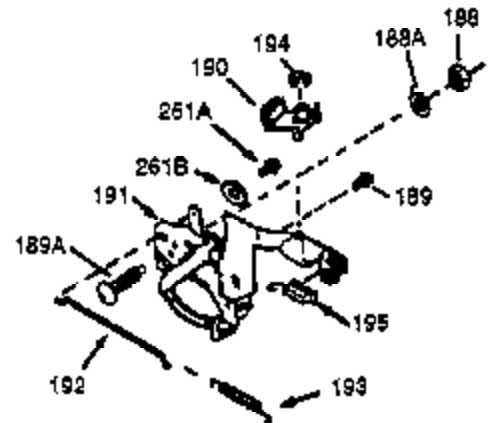

ILLUSTRATION SHOWS TYPICAL PARTS ONLY. ORDER BY PART NUMBER. PARTS NOT LISTED ARE SUPPLIED BY OEM.

VIEW 2 OF 2

Ref #	Part Number	Qty	Description
92	650815	1	Belleville Washer
93	650390	1	Flywheel Nut
230	34338	1	Air Cleaner Gasket
238	650806	2	Screw, 10-32 x 5/8"
240	450234	1	Air Cleaner Body
245	450236	1	Air Cleaner Filter
245B	450235	1	Air Cleaner Filter
248	33008	1	Air Cleaner Tube
250	33007	1	Air Cleaner Cover
261B	650854	1	Washer
285	590551	1	Starter Cup
326	450237	1	Plug
370C	35977	1	Instruction Decal