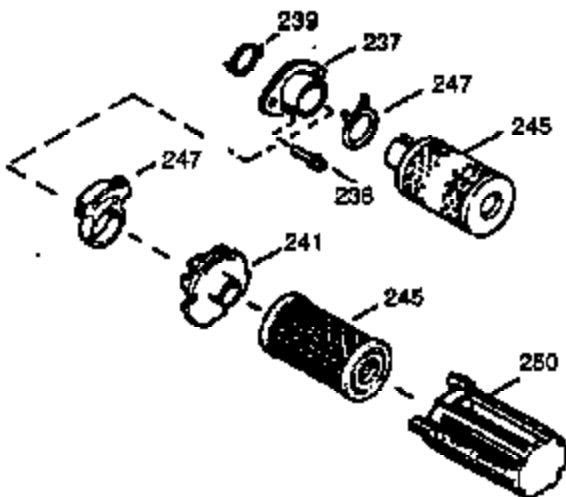

ILLUSTRATION SHOWS TYPICAL PARTS ONLY. ORDER BY PART NUMBER. PARTS NOT LISTED ARE SUPPLIED BY OEM.

VIEW 2 OF 2

Ref #	Part Number	Qty	Description
92	650815	1	Belleville Washer
93	650390	1	Flywheel Nut
230	34338	1	Air Cleaner Gasket
238	650806	2	Screw, 10-32 x 5/8"
240	450234	1	Air Cleaner Body
245	450236	1	Air Cleaner Filter
245B	450235	1	Air Cleaner Filter
248	33008	1	Air Cleaner Tube
250	33007	1	Air Cleaner Cover
261B	650854	1	Washer
285	590551	1	Starter Cup
326	450237	1	Plug
370C	35977	1	Instruction Decal