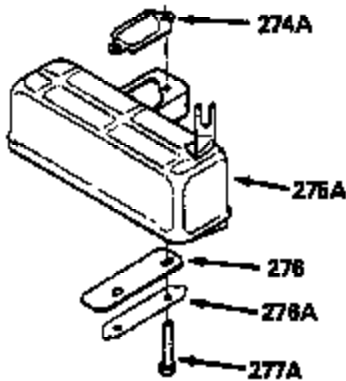

ILLUSTRATION SHOWS TYPICAL PARTS ONLY. ORDER BY PART NUMBER. PARTS NOT LISTED ARE SUPPLIED BY OEM.

VIEW 2 OF 2

Ref #	Part Number	Qty	Description
	92 650815		Belleville Washer
	93 650390		Flywheel Nut
189A	650911		Screw, Torx T-30, 1/4-20 x 5/8" (As r eq.)
230	34338		Air Cleaner Gasket
238A	650806		Screw, 10-32 x 5/8"
240A	450234		Air Cleaner Body
245A	450236		Air Cleaner Element
248	33008		Air Cleaner Tube
250A	33007		Air Cleaner Cover
261B	650854		Washer
285	590551		Starter Cup
287B			Rivet (Can be purchased locally)
316A	450235		Mesh Screen
326	450237		Button Plug
390A	590537		Rewind Starter (Refer to Division 5, Section C, page 25 or Fiche 23B, Grid G-11 for breakdown)