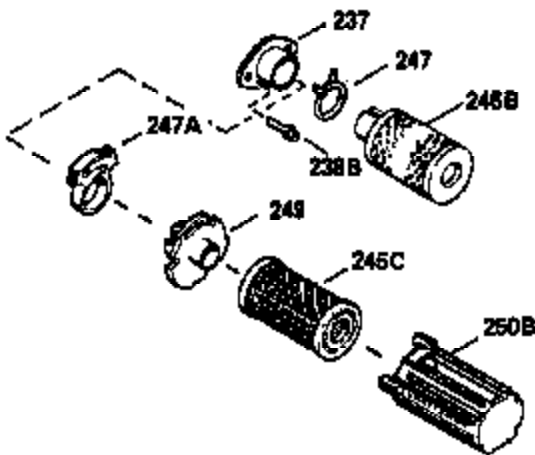

ILLUSTRATION SHOWS TYPICAL PARTS ONLY. ORDER BY PART NUMBER. PARTS NOT LISTED ARE SUPPLIED BY OEM.

VIEW 2 OF 2

Ref #	Part Number	Qty	Description
	92 650815		Belleville Washer
	93 650390		Flywheel Nut
189A	650911		Screw, Torx T-30, 1/4-20 x 5/8" (As r eq.)
230	34338		Air Cleaner Gasket
238A	650806		Screw, 10-32 x 5/8"
240A	450234		Air Cleaner Body
245A	450236		Air Cleaner Element
248	33008		Air Cleaner Tube
250A	33007		Air Cleaner Cover
261B	650854		Washer
285	590551		Starter Cup
287B			Rivet (Can be purchased locally)
316A	450235		Mesh Screen
326	450237		Button Plug
390A	590537		Rewind Starter (Refer to Division 5, Section C, page 25 or Fiche 23B, Grid G-11 for breakdown)