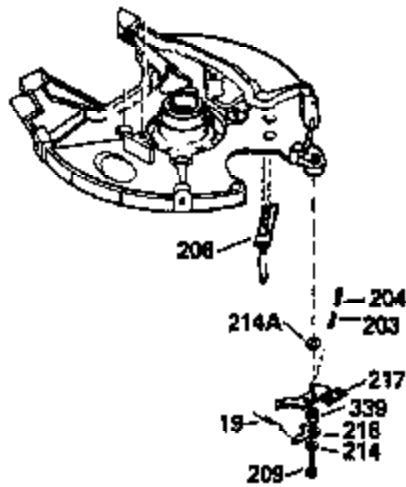

ILLUSTRATION SHOWS TYPICAL PARTS ONLY. ORDER BY PART NUMBER. PARTS NOT LISTED ARE SUPPLIED BY OEM.

VIEW 2 OF 2

Ref #	Part Number	Qty	Description
	92 650815		Belleville Washer
	93 650390		Flywheel Nut
189A	650911		Screw, Torx T-30, 1/4-20 x 5/8" (As r eq.)
230	34338		Air Cleaner Gasket
238A	650806		Screw, 10-32 x 5/8"
240A	450234		Air Cleaner Body
245A	450236		Air Cleaner Element
248	33008		Air Cleaner Tube
250A	33007		Air Cleaner Cover
261B	650854		Washer
285	590551		Starter Cup
287B			Rivet (Can be purchased locally)
316A	450235		Mesh Screen
326	450237		Button Plug
390A	590537		Rewind Starter (Refer to Division 5, Section C, page 25 or Fiche 23B, Grid G-11 for breakdown)