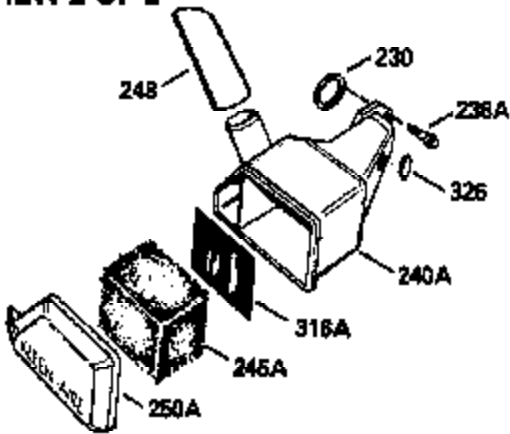

ILLUSTRATION SHOWS TYPICAL PARTS ONLY. ORDER BY PART NUMBER. PARTS NOT LISTED ARE SUPPLIED BY OEM.

VIEW 2 OF 2

Ref #	Part Number	Qty	Description
	92 650815		Belleville Washer
	93 650390		Flywheel Nut
189A	650911		Screw, Torx T-30, 1/4-20 x 5/8" (As r eq.)
230	34338		Air Cleaner Gasket
238A	650806		Screw, 10-32 x 5/8"
240A	450234		Air Cleaner Body
245A	450236		Air Cleaner Element
248	33008		Air Cleaner Tube
250A	33007		Air Cleaner Cover
261B	650854		Washer
285	590551		Starter Cup
287B			Rivet (Can be purchased locally)
316A	450235		Mesh Screen
326	450237		Button Plug
390A	590537		Rewind Starter (Refer to Division 5, Section C, page 25 or Fiche 23B, Grid G-11 for breakdown)