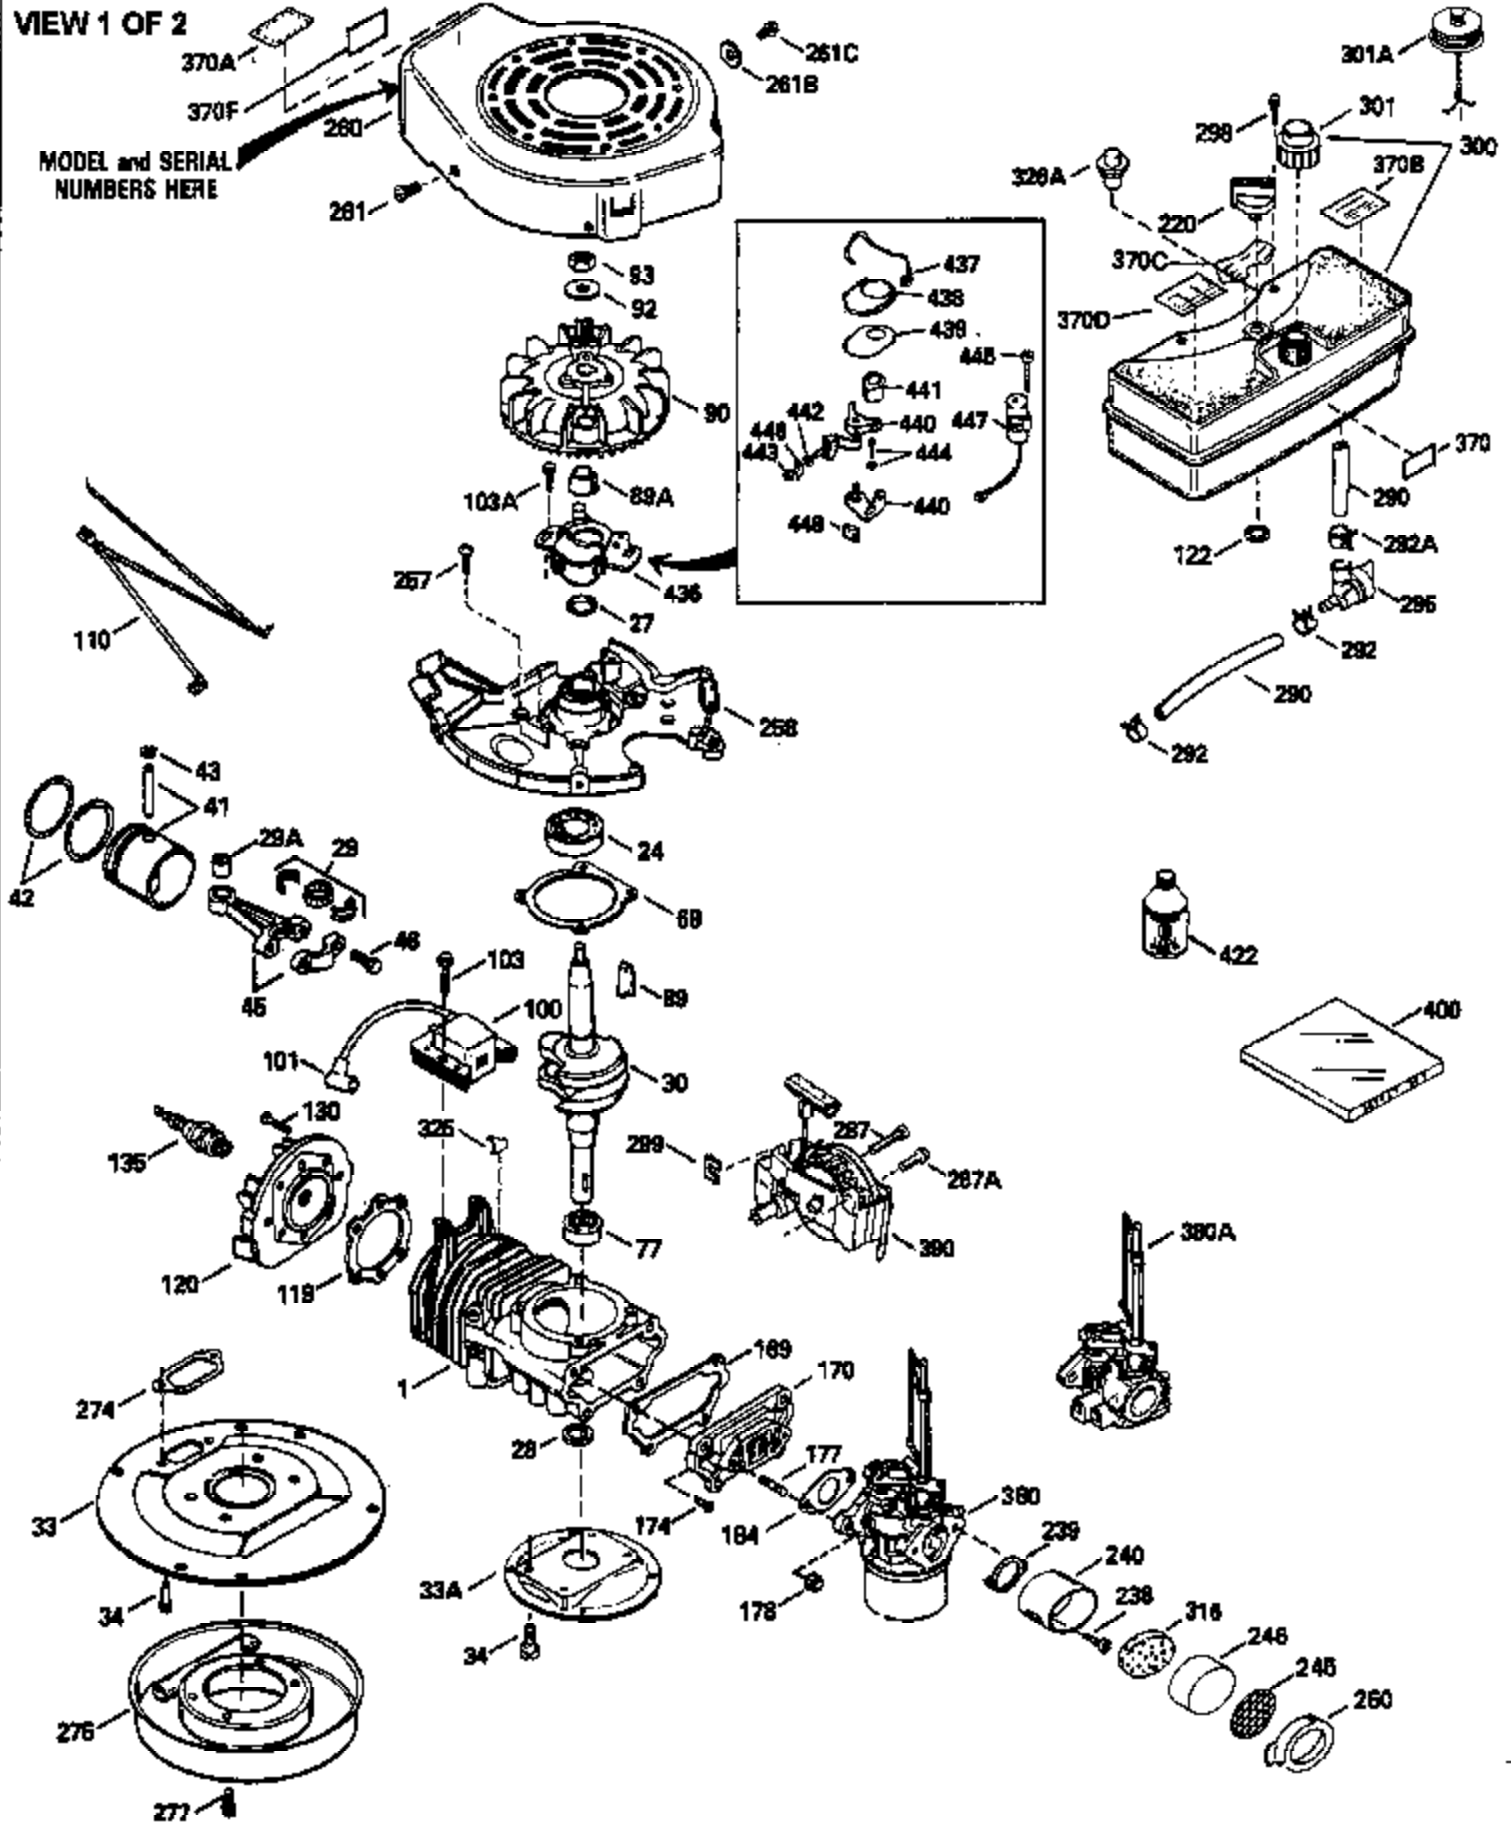

ILLUSTRATION SHOWS TYPICAL PARTS ONLY. ORDER BY PART NUMBER. PARTS NOT LISTED ARE SUPPLIED BY OEM.

VIEW 1 OF 2

MODEL and SERIAL
NUMBERS HERE

Ref #	Part Number	Qty	Description
	1		Cylinder (Order s/b if replacement is req.)
24	530110		Ball Bearing
27	510319		Oil Seal
28	28427		Oil Seal
29	530150		Needle Bearing & Liner Set (37 Needle s)
29A	530104A		Cartridge Bearing
30	290553		Crankshaft
30	330177		Adapter Plate (8" B.C.)
34	650797		Screw, 5/16-18 x 1/2"
41	310272A		Piston & Pin Ass'y. (.010" OS)
41	310283A		Piston & Pin Ass'y. (Std.)(Incl. 43)
42	310190		Ring Set (Std.)
42	310273		Ring Set (.010" OS)
43	310167		Piston Pin Retaining Ring
45	310235B		Connecting Rod Ass'y. (Incl. 29, 29A & 46)
46	650633		Connecting Rod Bolt
69	510292A		* Cylinder Cover Gasket
77	780097		Cartridge Bearing
89A	611032		Adapter Sleeve
90	611112		Flywheel
92	650815		Belleville Washer
93	650390		Flywheel Nut
100	34443A		Solid State Ignition (Incl. 101)
100	730207		Magneto to Solid State Conversion Kit (Includes solid state module, solid state flywheel key, and instructions.)(Use as required on external ignition engines only.)
101	610118		Spark Plug Cover
103	650814		Screw, Torx T-15, 10-24 x 1"
110	611031		Ground Wire
119	510274A		* Cylinder Head Gasket
120	250240B		Cylinder Head
122	570641		Retaining Ring
130	650477		Screw, Torx T-30, 1/4-20 x 3/4"
135	33636		Resistor Spark Plug
169	510323A		* Cover Plate Gasket
170	470152A		Reed & Cover Plate (Incl. 178)
174	650579		Screw, Torx T-25, 10-24 x 1/2"
178	29752		Nut & Lock Washer, 1/4-28
184	510110A		* Carburetor Gasket
220	570640		Control Knob
257	650911		Screw, Torx T-30, 1/4-20 x 5/8"
258	350409		Blower Housing Base (Incl. 27)
260	350410		Blower Housing
261	650958		Screw, 114-20 x 7/16"
261B	650854		Washer
261C	650773		Screw, 1/4-20 x 1/2"
274	510314		Exhaust Gasket
275	390300		Muffler
277	650911		Screw, Torx T-30, 1/4-20 x 5/8"
290	34357		Fuel Line
292	26460		Fuel Line Clamp
298	650803		Screw, 10-32 x 7/8"
300	410241		Fuel Tank (Incl. 301)
301	410238		Fuel Cap
370F	35977		Caution Decal
370A	550223		Name Decal
370B	550213		Warning Decal