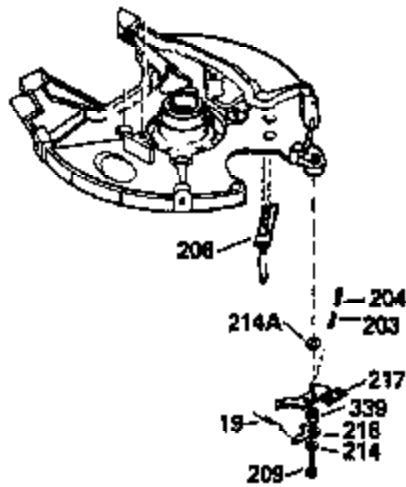

ILLUSTRATION SHOWS TYPICAL PARTS ONLY. ORDER BY PART NUMBER. PARTS NOT LISTED ARE SUPPLIED BY OEM.

VIEW 2 OF 2

Ref #	Part Number	Qty	Description
	92 650815		Belleville Washer
	93 650390		Flywheel Nut
189A	650911		Screw, Torx T-30, 1/4-20 x 5/8" (As r eq.)
230	34338		Air Cleaner Gasket
238A	650806		Screw, 10-32 x 5/8"
240A	450234		Air Cleaner Body
245A	450236		Air Cleaner Element
248	33008		Air Cleaner Tube
250A	33007		Air Cleaner Cover
261B	650854		Washer
285	590551		Starter Cup
287B			Rivet (Can be purchased locally)
316A	450235		Mesh Screen
326	450237		Button Plug
390A	590557		Rewind Starter (Refer to Division 5, Section C, page 25 or Fiche 23B, Grid G-11 for breakdown)