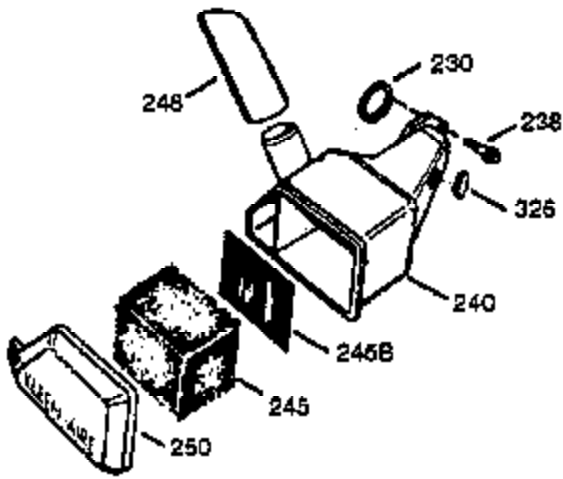

ILLUSTRATION SHOWS TYPICAL PARTS ONLY. ORDER BY PART NUMBER. PARTS NOT LISTED ARE SUPPLIED BY OEM.

VIEW 2 OF 2

Ref #	Part Number	Qty	Description
92	650815	1	Belleville Washer
93	650390	1	Flywheel Nut
189	650773	1	Screw, 1/4-20 x 1/2"
190	35831	1	Brake Lever
191	570671	1	S.E. Brake Bracket (Incl. 195)
192	34966	1	Brake Control Link
193	34965	1	Brake Spring
194	32309	1	Retaining Ring
195	610973	1	Terminal
230	34338	1	Air Cleaner Gasket
238	650806	2	Screw, 10-32 x 5/8"
240	450234	1	Air Cleaner Body
245	450236	1	Air Cleaner Filter
245B	450235	1	Air Cleaner Filter
248	33008	1	Air Cleaner Tube
250	33007	1	Air Cleaner Cover
261A	650853	1	Screw, 1/4-20 x 1/2"
261B	650854	1	Washer
285	590551	1	Starter Cup
326	450237	1	Plug
350	570682	1	Primer Ass'y.
351	570656	1	Primer Line
370C	35977	1	Instruction Decal