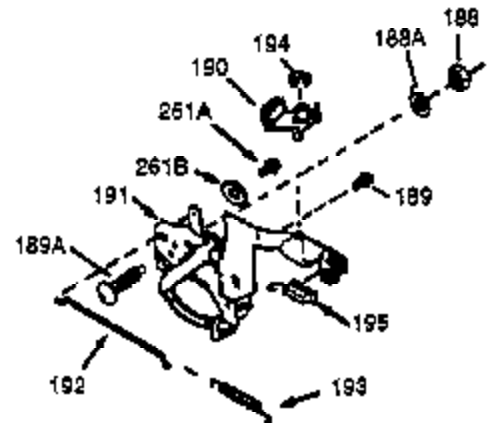

ILLUSTRATION SHOWS TYPICAL PARTS ONLY. ORDER BY PART NUMBER. PARTS NOT LISTED ARE SUPPLIED BY OEM.

VIEW 2 OF 2

Ref #	Part Number	Qty	Description
92	650815	1	Belleville Washer
93	650390	1	Flywheel Nut
189	650773	1	Screw, 1/4-20 x 1/2"
190	35831	1	Brake Lever
191	570671	1	S.E. Brake Bracket (Incl. 195)
192	34966	1	Brake Control Link
193	34965	1	Brake Spring
194	32309	1	Retaining Ring
195	610973	1	Terminal
230	34338	1	Air Cleaner Gasket
238	650806	2	Screw, 10-32 x 5/8"
240	450234	1	Air Cleaner Body
245	450236	1	Air Cleaner Filter
245B	450235	1	Air Cleaner Filter
248	33008	1	Air Cleaner Tube
250	33007	1	Air Cleaner Cover
261A	650853	1	Screw, 1/4-20 x 1/2"
261B	650854	1	Washer
285	590551	1	Starter Cup
326	450237	1	Plug
350	570682	1	Primer Ass'y.
351	570656	1	Primer Line
370C	35977	1	Instruction Decal