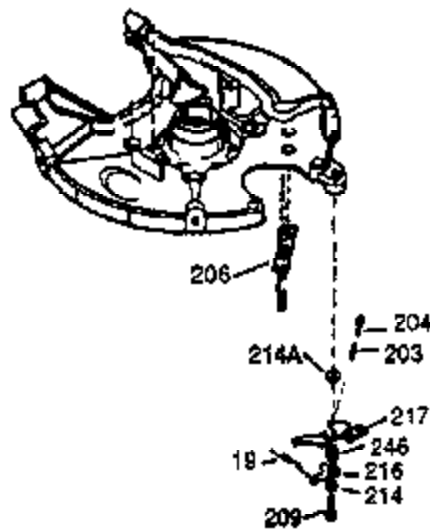

ILLUSTRATION SHOWS TYPICAL PARTS ONLY. ORDER BY PART NUMBER. PARTS NOT LISTED ARE SUPPLIED BY OEM.

VIEW 2 OF 2

Ref #	Part Number	Qty	Description
92	650815	1	Belleville Washer
93	650390	1	Flywheel Nut
189	650773	1	Screw, 1/4-20 x 1/2"
190	35831	1	Brake Lever
191	570671	1	S.E. Brake Bracket (Incl. 195)
192	34966	1	Brake Control Link
193	34965	1	Brake Spring
194	32309	1	Retaining Ring
195	610973	1	Terminal
230	34338	1	Air Cleaner Gasket
238	650806	2	Screw, 10-32 x 5/8"
240	450234	1	Air Cleaner Body
245	450236	1	Air Cleaner Filter
245B	450235	1	Air Cleaner Filter
248	33008	1	Air Cleaner Tube
250	33007	1	Air Cleaner Cover
261A	650853	1	Screw, 1/4-20 x 1/2"
261B	650854	1	Washer
285	590551	1	Starter Cup
326	450237	1	Plug
350	570682	1	Primer Ass'y.
351	570656	1	Primer Line
370C	35977	1	Instruction Decal