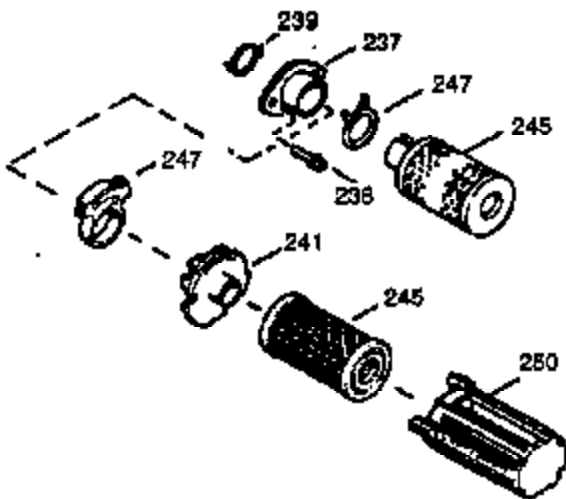

ILLUSTRATION SHOWS TYPICAL PARTS ONLY. ORDER BY PART NUMBER. PARTS NOT LISTED ARE SUPPLIED BY OEM.

VIEW 2 OF 2

Ref #	Part Number	Qty	Description
92	650815	1	Belleville Washer
93	650390	1	Flywheel Nut
189	650773	1	Screw, 1/4-20 x 1/2"
190	35831	1	Brake Lever
191	570671	1	S.E. Brake Bracket (Incl. 195)
192	34966	1	Brake Control Link
193	34965	1	Brake Spring
194	32309	1	Retaining Ring
195	610973	1	Terminal
230	34338	1	Air Cleaner Gasket
238	650806	2	Screw, 10-32 x 5/8"
240	450234	1	Air Cleaner Body
245	450236	1	Air Cleaner Filter
245B	450235	1	Air Cleaner Filter
248	33008	1	Air Cleaner Tube
250	33007	1	Air Cleaner Cover
261A	650853	1	Screw, 1/4-20 x 1/2"
261B	650854	1	Washer
285	590551	1	Starter Cup
326	450237	1	Plug
350	570682	1	Primer Ass'y.
351	570656	1	Primer Line
370C	35977	1	Instruction Decal