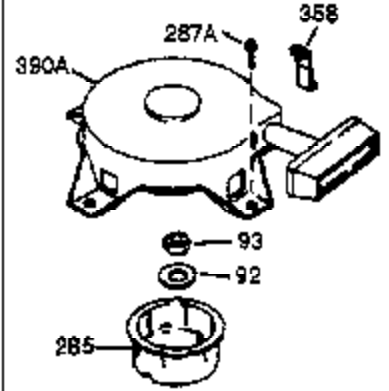

ILLUSTRATION SHOWS TYPICAL PARTS ONLY. ORDER BY PART NUMBER. PARTS NOT LISTED ARE SUPPLIED BY OEM.

VIEW 2 OF 2

Ref #	Part Number	Qty	Description
92	650815	1	Belleville Washer
93	650390	1	Flywheel Nut
189	650773	1	Screw, 1/4-20 x 1/2"
190	35831	1	Brake Lever
191	570671	1	S.E. Brake Bracket (Incl. 195)
192	34966	1	Brake Control Link
193	34965	1	Brake Spring
194	32309	1	Retaining Ring
195	610973	1	Terminal
230	34338	1	Air Cleaner Gasket
238	650806	2	Screw, 10-32 x 5/8"
240	450234	1	Air Cleaner Body
245	450236	1	Air Cleaner Filter
245B	450235	1	Air Cleaner Filter
248	33008	1	Air Cleaner Tube
250	33007	1	Air Cleaner Cover
261A	650853	1	Screw, 1/4-20 x 1/2"
261B	650854	1	Washer
285	590551	1	Starter Cup
326	450237	1	Plug
350	570682	1	Primer Ass'y.
351	570656	1	Primer Line
370C	35977	1	Instruction Decal