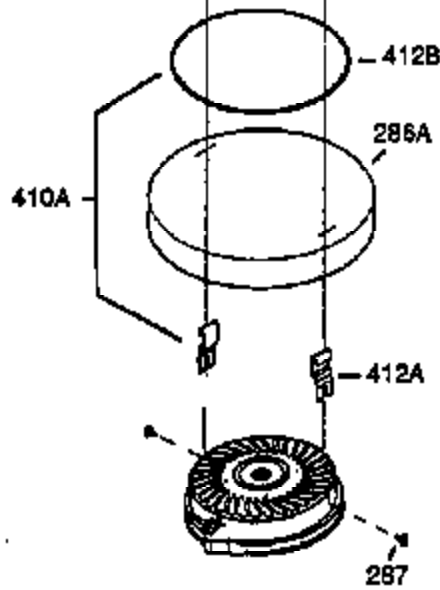

ILLUSTRATION SHOWS TYPICAL PARTS ONLY. ORDER BY PART NUMBER. PARTS NOT LISTED ARE SUPPLIED BY OEM.

VIEW 2 OF 2

Ref #	Part Number	Qty	Description
92	650815	1	Belleville Washer
93	650390	1	Flywheel Nut
189	650773	1	Screw, 1/4-20 x 1/2"
190	35831	1	Brake Lever
191	570671	1	S.E. Brake Bracket (Incl. 195)
192	34966	1	Brake Control Link
193	34965	1	Brake Spring
194	32309	1	Retaining Ring
195	610973	1	Terminal
230	34338	1	Air Cleaner Gasket
238	650806	2	Screw, 10-32 x 5/8"
240	450234	1	Air Cleaner Body
245	450236	1	Air Cleaner Filter
245B	450235	1	Air Cleaner Filter
248	33008	1	Air Cleaner Tube
250	33007	1	Air Cleaner Cover
261A	650853	1	Screw, 1/4-20 x 1/2"
261B	650854	1	Washer
285	590551	1	Starter Cup
326	450237	1	Plug
350	570682	1	Primer Ass'y.
351	570656	1	Primer Line
370C	35977	1	Instruction Decal