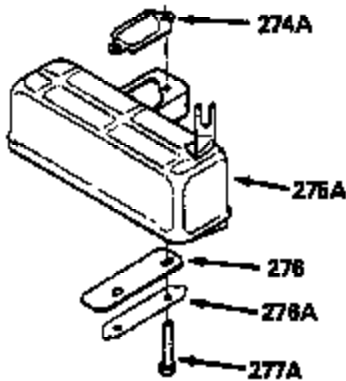

Ref #	Part Number	Qty	Description
370C	550214		Choke Fast-Stop Decal
370D	550212		Fuel Mix Decal
380	632335		Carburetor (Incl. 184) (Refer to Division 5, Section A, page A1-42 or Fiche 23B, Grid F-13 for breakdown)
400	510295A		* Gasket Set (Incl. items marked *)
422	730227A		2-Cycle Oil (8 oz.)

ILLUSTRATION SHOWS TYPICAL PARTS ONLY. ORDER BY PART NUMBER. PARTS NOT LISTED ARE SUPPLIED BY OEM.

VIEW 2 OF 2