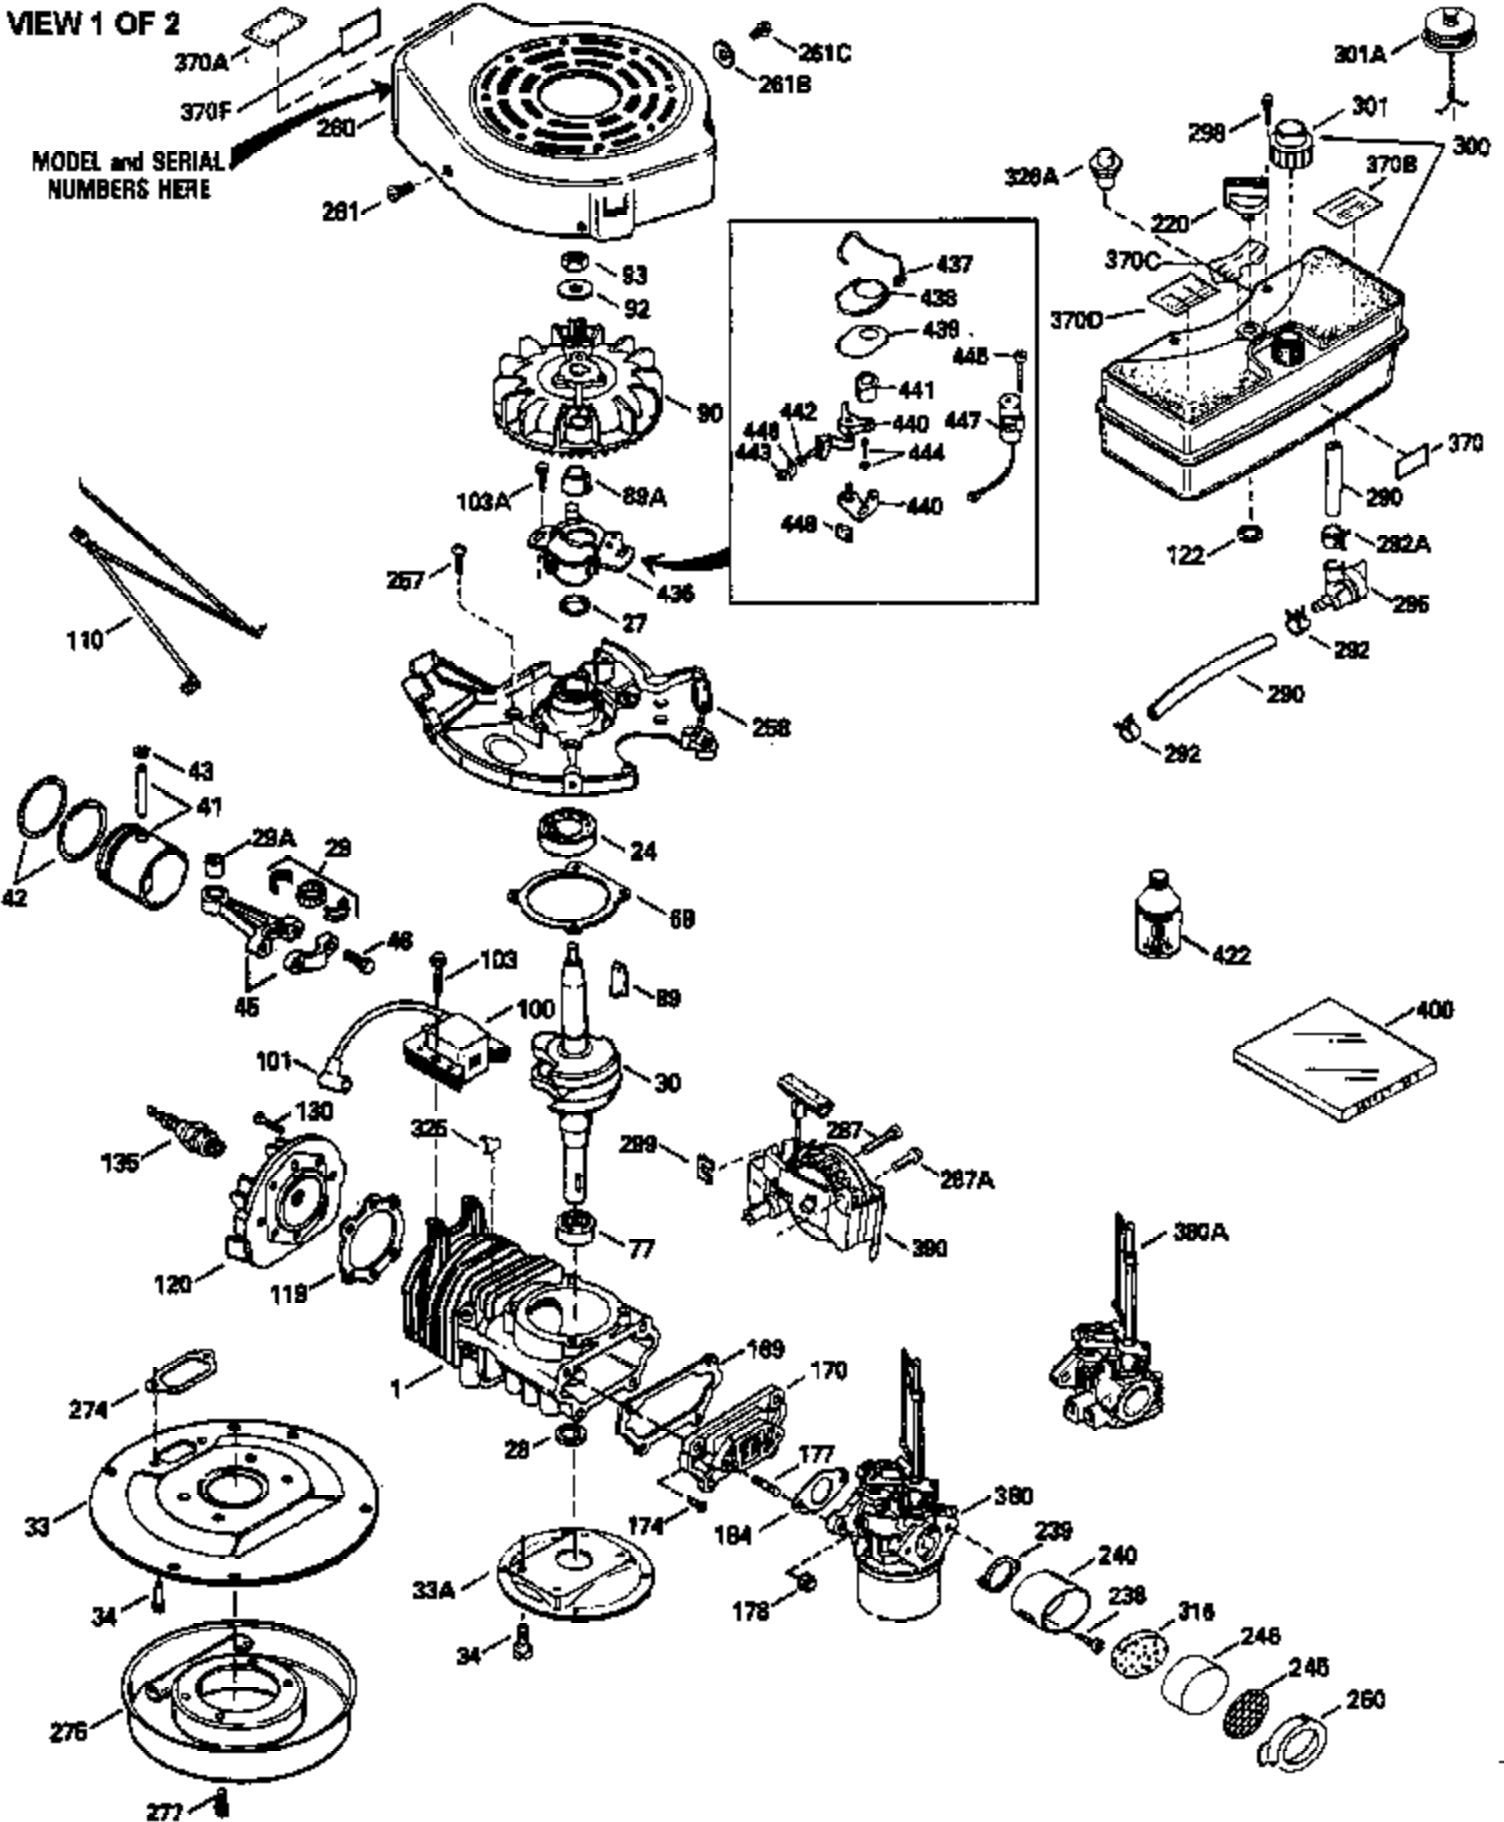

ILLUSTRATION SHOWS TYPICAL PARTS ONLY. ORDER BY PART NUMBER. PARTS NOT LISTED ARE SUPPLIED BY OEM.

VIEW 1 OF 2

MODEL and SERIAL
NUMBERS HERE

Ref #	Part Number	Qty	Description
	1		Cylinder (Order s/b if replacement is req.)
24	530110		Ball Bearing
27	510319		Oil Seal
28	28427		Oil Seal
29	530150		Needle Bearing & Liner Set (37 Needle s)
29A	530104A		Cartridge Bearing
30	290553		Crankshaft
30	330177		Adapter Plate (8" B.C.)
34	650797		Screw, 5/16-18 x 1/2"
41	310272A		Piston & Pin Ass'y. (.010" OS)
41	310283A		Piston & Pin Ass'y. (Std.)(Incl. 43)
42	310190		Ring Set (Std.)
42	310273		Ring Set (.010" OS)
43	310167		Piston Pin Retaining Ring
45	310235B		Connecting Rod Ass'y. (Incl. 29, 29A & 46)
46	650633		Connecting Rod Bolt
69	510292A		* Cylinder Cover Gasket
77	780097		Cartridge Bearing
89A	611032		Adapter Sleeve
90	611112		Flywheel
92	650815		Belleville Washer
93	650390		Flywheel Nut
100	34443A		Solid State Ignition (Incl. 101)
100	730207		Magneto to Solid State Conversion Kit (Includes solid state module, solid state flywheel key, and instructions.)(Use as required on external ignition engines only.)
101	610118		Spark Plug Cover
103	650814		Screw, Torx T-15, 10-24 x 1"
110	611031		Ground Wire
119	510274A		* Cylinder Head Gasket
120	250240B		Cylinder Head
122	570641		Retaining Ring
130	650477		Screw, Torx T-30, 1/4-20 x 3/4"
135	33636		Resistor Spark Plug
169	510323A		* Cover Plate Gasket
170	470152A		Reed & Cover Plate (Incl. 178)
174	650579		Screw, Torx T-25, 10-24 x 1/2"
178	29752		Nut & Lock Washer, 1/4-28
184	510110A		* Carburetor Gasket
220	570640		Control Knob
257	650911		Screw, Torx T-30, 1/4-20 x 5/8"
258	350409		Blower Housing Base (Incl. 27)
260	350410		Blower Housing
261	650958		Screw, 114-20 x 7/16"
261B	650854		Washer
261C	650773		Screw, 1/4-20 x 1/2"
274	510314		Exhaust Gasket
275	390300		Muffler
277	650911		Screw, Torx T-30, 1/4-20 x 5/8"
290	34357		Fuel Line
292	26460		Fuel Line Clamp
298	650803		Screw, 10-32 x 7/8"
300	410241		Fuel Tank (Incl. 301)
301	410238		Fuel Cap
370F	35977		Caution Decal
370A	550223		Name Decal
370B	550213		Warning Decal