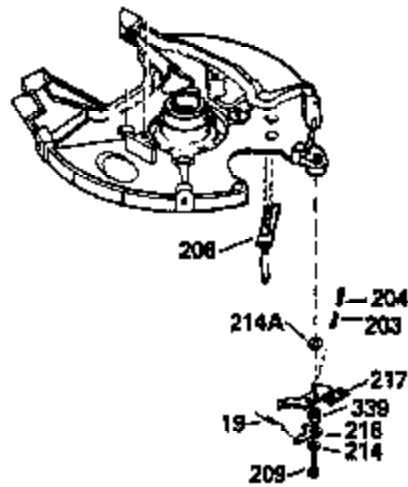

Ref #	Part Number	Qty	Description
370C	550214		Choke Fast-Stop Decal
370D	550212		Fuel Mix Decal
380	632335		Carburetor (Incl. 184) (Refer to Division 5, Section A, page A1-42 or Fiche 23B, Grid F-13 for breakdown)
400	510295A		* Gasket Set (Incl. items marked *)
422	730227A		2-Cycle Oil (8 oz.)

ILLUSTRATION SHOWS TYPICAL PARTS ONLY. ORDER BY PART NUMBER. PARTS NOT LISTED ARE SUPPLIED BY OEM.

VIEW 2 OF 2