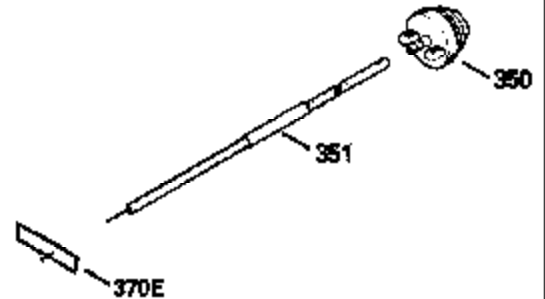

ILLUSTRATION SHOWS TYPICAL PARTS ONLY. ORDER BY PART NUMBER. PARTS NOT LISTED ARE SUPPLIED BY OEM.

VIEW 2 OF 2

Ref #	Part Number	Qty	Description
	92 650815		Belleville Washer
	93 650390		Flywheel Nut
189A	650911		Screw, Torx T-30, 1/4-20 x 5/8" (As r eq.)
230	34338		Air Cleaner Gasket
238A	650806		Screw, 10-32 x 5/8"
240A	450234		Air Cleaner Body
245A	450236		Air Cleaner Element
248	33008		Air Cleaner Tube
250A	33007		Air Cleaner Cover
261B	650854		Washer
285	590551		Starter Cup
287B			Rivet (Can be purchased locally)
316A	450235		Mesh Screen
326	450237		Button Plug
390A	590420		Rewind Starter (Refer to Division 5, Section C, page 25 or Fiche 23B, Grid G-11 for breakdown)