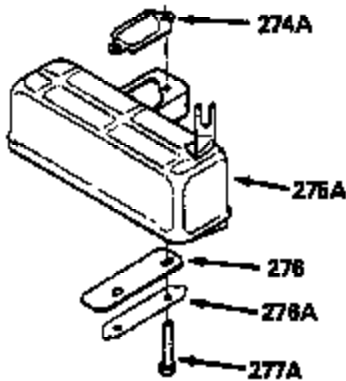

Ref #	Part Number	Qty	Description
370B	550213		Warning Decal
380	632326		Carburetor (Incl. 184) (Refer to Division 5, Section A, page A1-42 or Fiche 23B,Grid F-13 for breakdown)
400	510295A		* Gasket Set (Incl. items marked *)
422	730227A		2-Cycle Oil (8 oz.)

ILLUSTRATION SHOWS TYPICAL PARTS ONLY. ORDER BY PART NUMBER. PARTS NOT LISTED ARE SUPPLIED BY OEM.

VIEW 2 OF 2