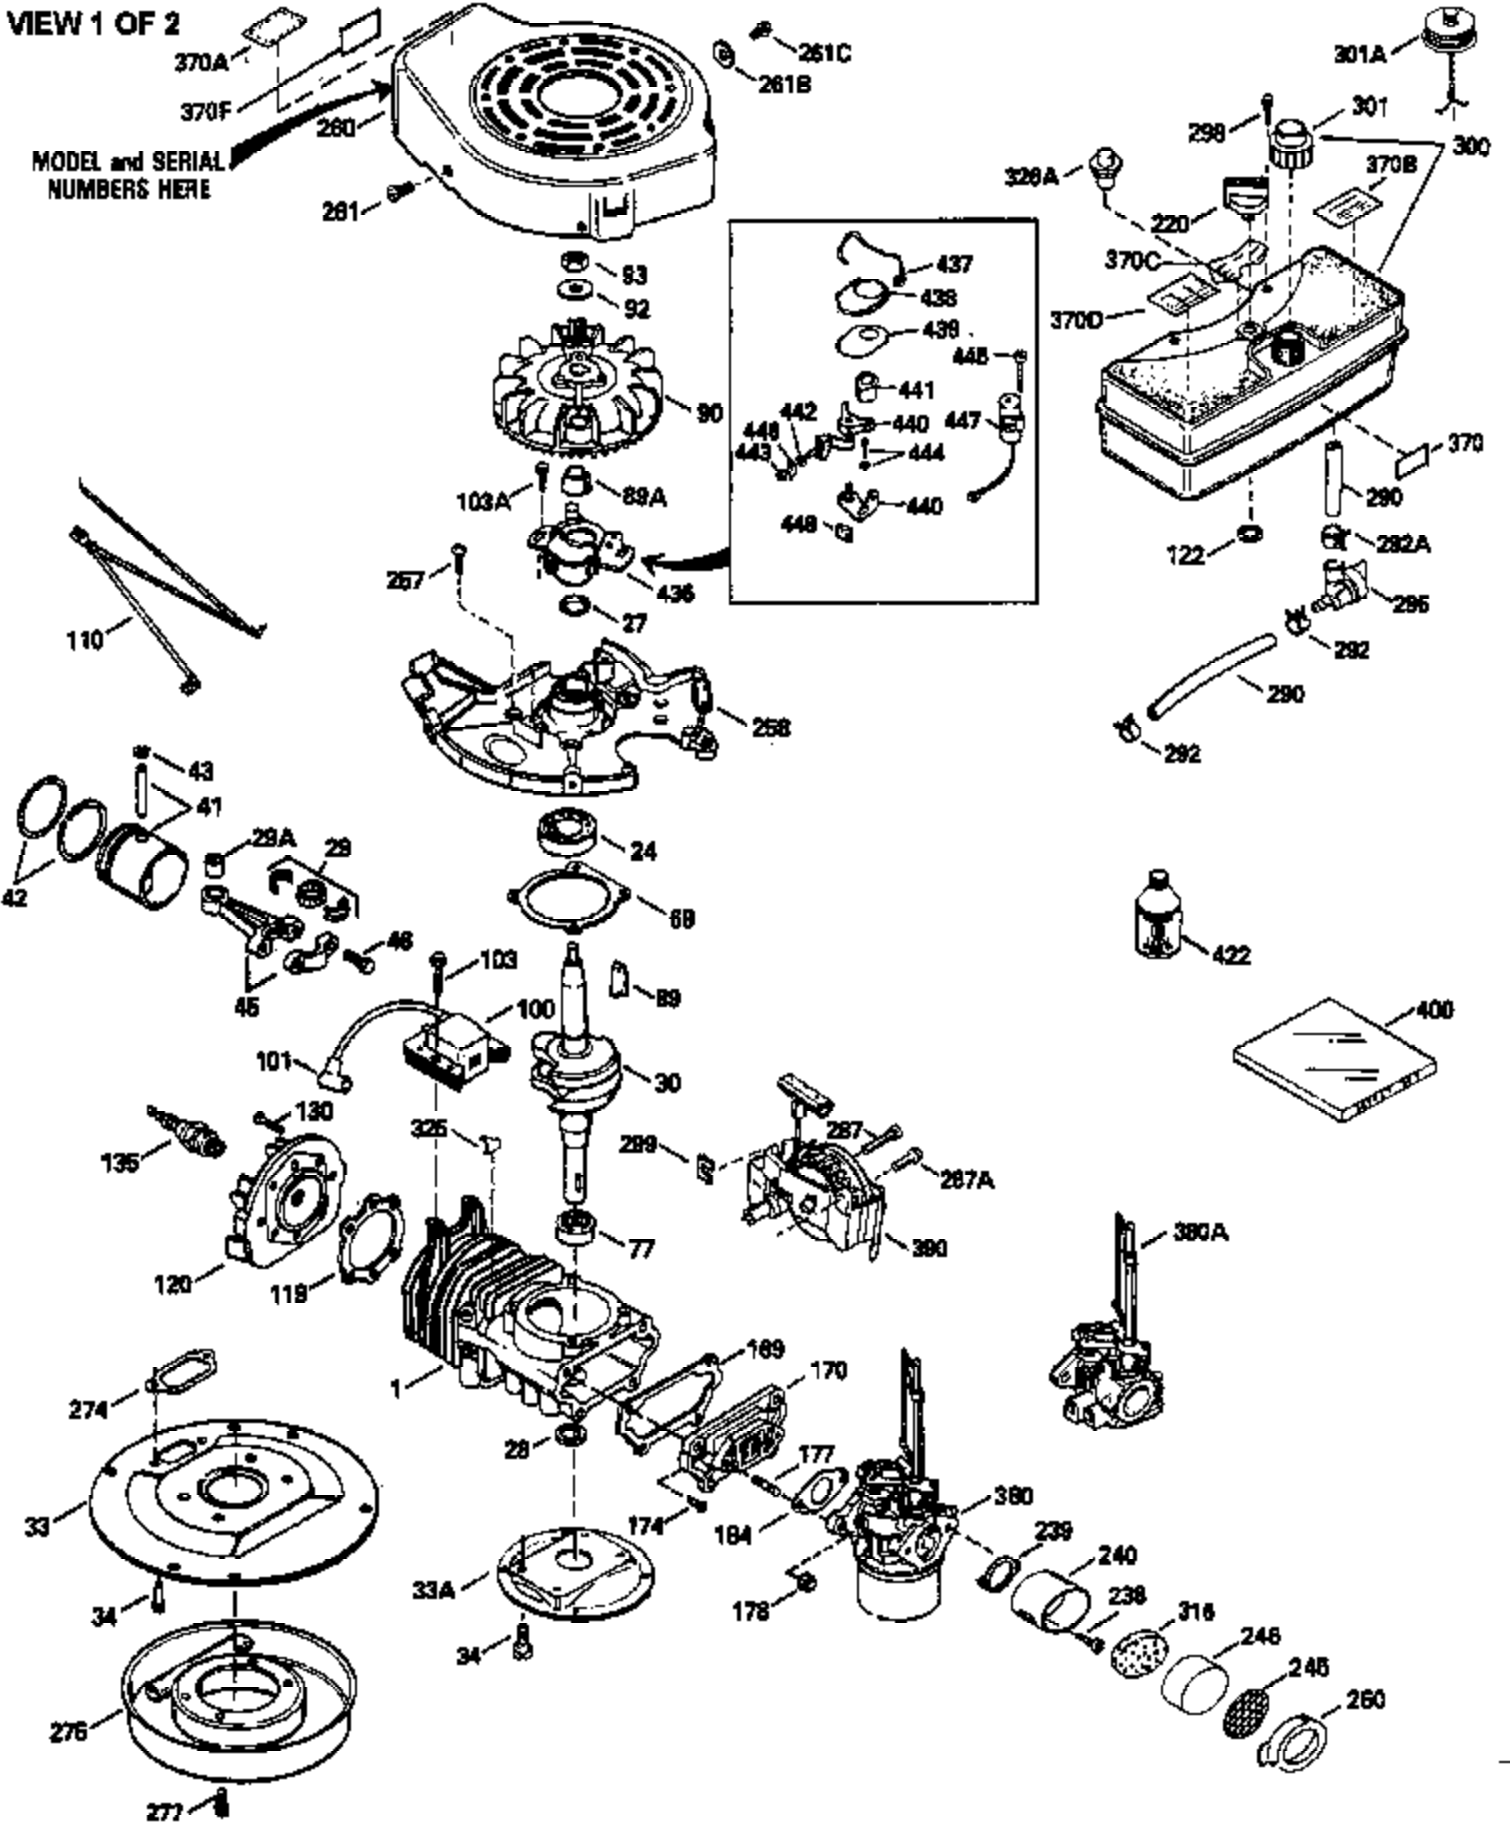

ILLUSTRATION SHOWS TYPICAL PARTS ONLY. ORDER BY PART NUMBER. PARTS NOT LISTED ARE SUPPLIED BY OEM.

VIEW 1 OF 2

MODEL and SERIAL
NUMBERS HERE

Ref #	Part Number	Qty	Description
	1		Cylinder (Order s/b if replacement is req.)
24	530110		Ball Bearing
27	510319		Oil Seal
28	28427		Oil Seal
29A	530104A		Cartridge Bearing
29	530150		Needle Bearing & Liner Set (37 Needle s)
30	290555		Crankshaft
30	330177		Adapter Plate (8" B.C.)
34	650797		Screw, 5/16-18 x 1/2"
41	310272A		Piston & Pin Ass'y. (.010" OS)
41	310283A		Piston & Pin Ass'y. (Std.)(Incl. 43)
42	310190		Ring Set (Std.)
42	310273		Ring Set (.010" OS)
43	310167		Piston Pin Retaining Ring
45	310235B		Connecting Rod Ass'y. (Incl. 29, 29A & 46)
46	650633		Connecting Rod Bolt
69	510292A		* Cylinder Cover Gasket
77	780097		Cartridge Bearing
89A	611032		Adapter Sleeve
90	611112		Flywheel
92	650815		Belleville Washer
93	650390		Flywheel Nut
100	34443A		Solid State Ignition (Incl. 101)
100	730207		Magneto to Solid State Conversion Kit (Includes solid state module, solid state flywheel key, and instructions.)(Use as required on external ignition engines only.)
101	610118		Spark Plug Cover
103	650814		Screw, Torx T-15, 10-24 x 1"
110	611059		Ground Wire
119	510274A		* Cylinder Head Gasket
120	250240B		Cylinder Head
122	570641		Retaining Ring
130	650477		Screw, Torx T-30, 1/4-20 x 3/4"
135	33636		Resistor Spark Plug
169	510323A		* Cover Plate Gasket
170	470152A		Reed & Cover Plate (Incl. 178)
174	650579		Screw, Torx T-25, 10-24 x 1/2"
178	650456		Nut, 1/4-20
184	510110A		* Carburetor Gasket
192	34966		Brake Control Link
220	570657		Control Knob
257	650911		Screw, Torx T-30, 1/4-20 x 5/8"
258	350427		Blower Housing Base (Incl. 27)
260	350418		Blower Housing
261	650958		Screw, 114-20 x 7/16"
261B	650854		Washer
261C	650773		Screw, 1/4-20 x 1/2"
274	510314		Exhaust Gasket
275	390300		Muffler
277	650911		Screw, Torx T-30, 1/4-20 x 5/8"
290	29774		Fuel Line
292	26460		Fuel Line Clamp
298	650803		Screw, 10-32 x 7/8"
300	410241		Fuel Tank (Incl. 301)
301	410238		Fuel Cap
370D	550212		Fuel Mix Decal
370C	550224		Control Decal