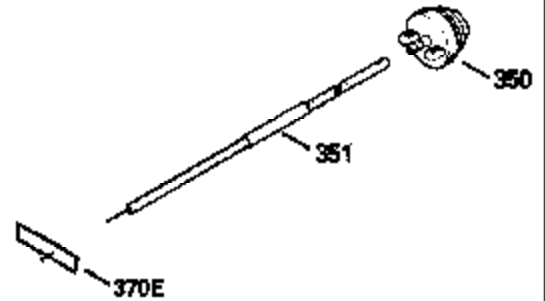

Ref #	Part Number	Qty	Description
370B	550213		Warning Decal
380	632326		Carburetor (Incl. 184) (Refer to Division 5, Section A, page A1-42 or Fiche 23B,Grid F-13 for breakdown)
400	510295A		* Gasket Set (Incl. items marked *)
422	730227A		2-Cycle Oil (8 oz.)

ILLUSTRATION SHOWS TYPICAL PARTS ONLY. ORDER BY PART NUMBER. PARTS NOT LISTED ARE SUPPLIED BY OEM.

VIEW 2 OF 2