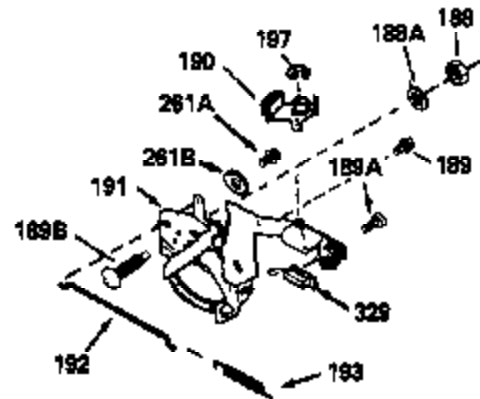

Ref #	Part Number	Qty	Description
370D	550212		Fuel Mix Decal
370B	550213		Warning Decal
380	632342		Carburetor (Incl. 184) (Refer to Division 5, Section A, page A1-42 or Fiche 23B, Grid F-13 for breakdown)
400	510295A		* Gasket Set (Incl. items marked *)
422	730227A		2-Cycle Oil (8 oz.)

ILLUSTRATION SHOWS TYPICAL PARTS ONLY. ORDER BY PART NUMBER. PARTS NOT LISTED ARE SUPPLIED BY OEM.

VIEW 2 OF 2