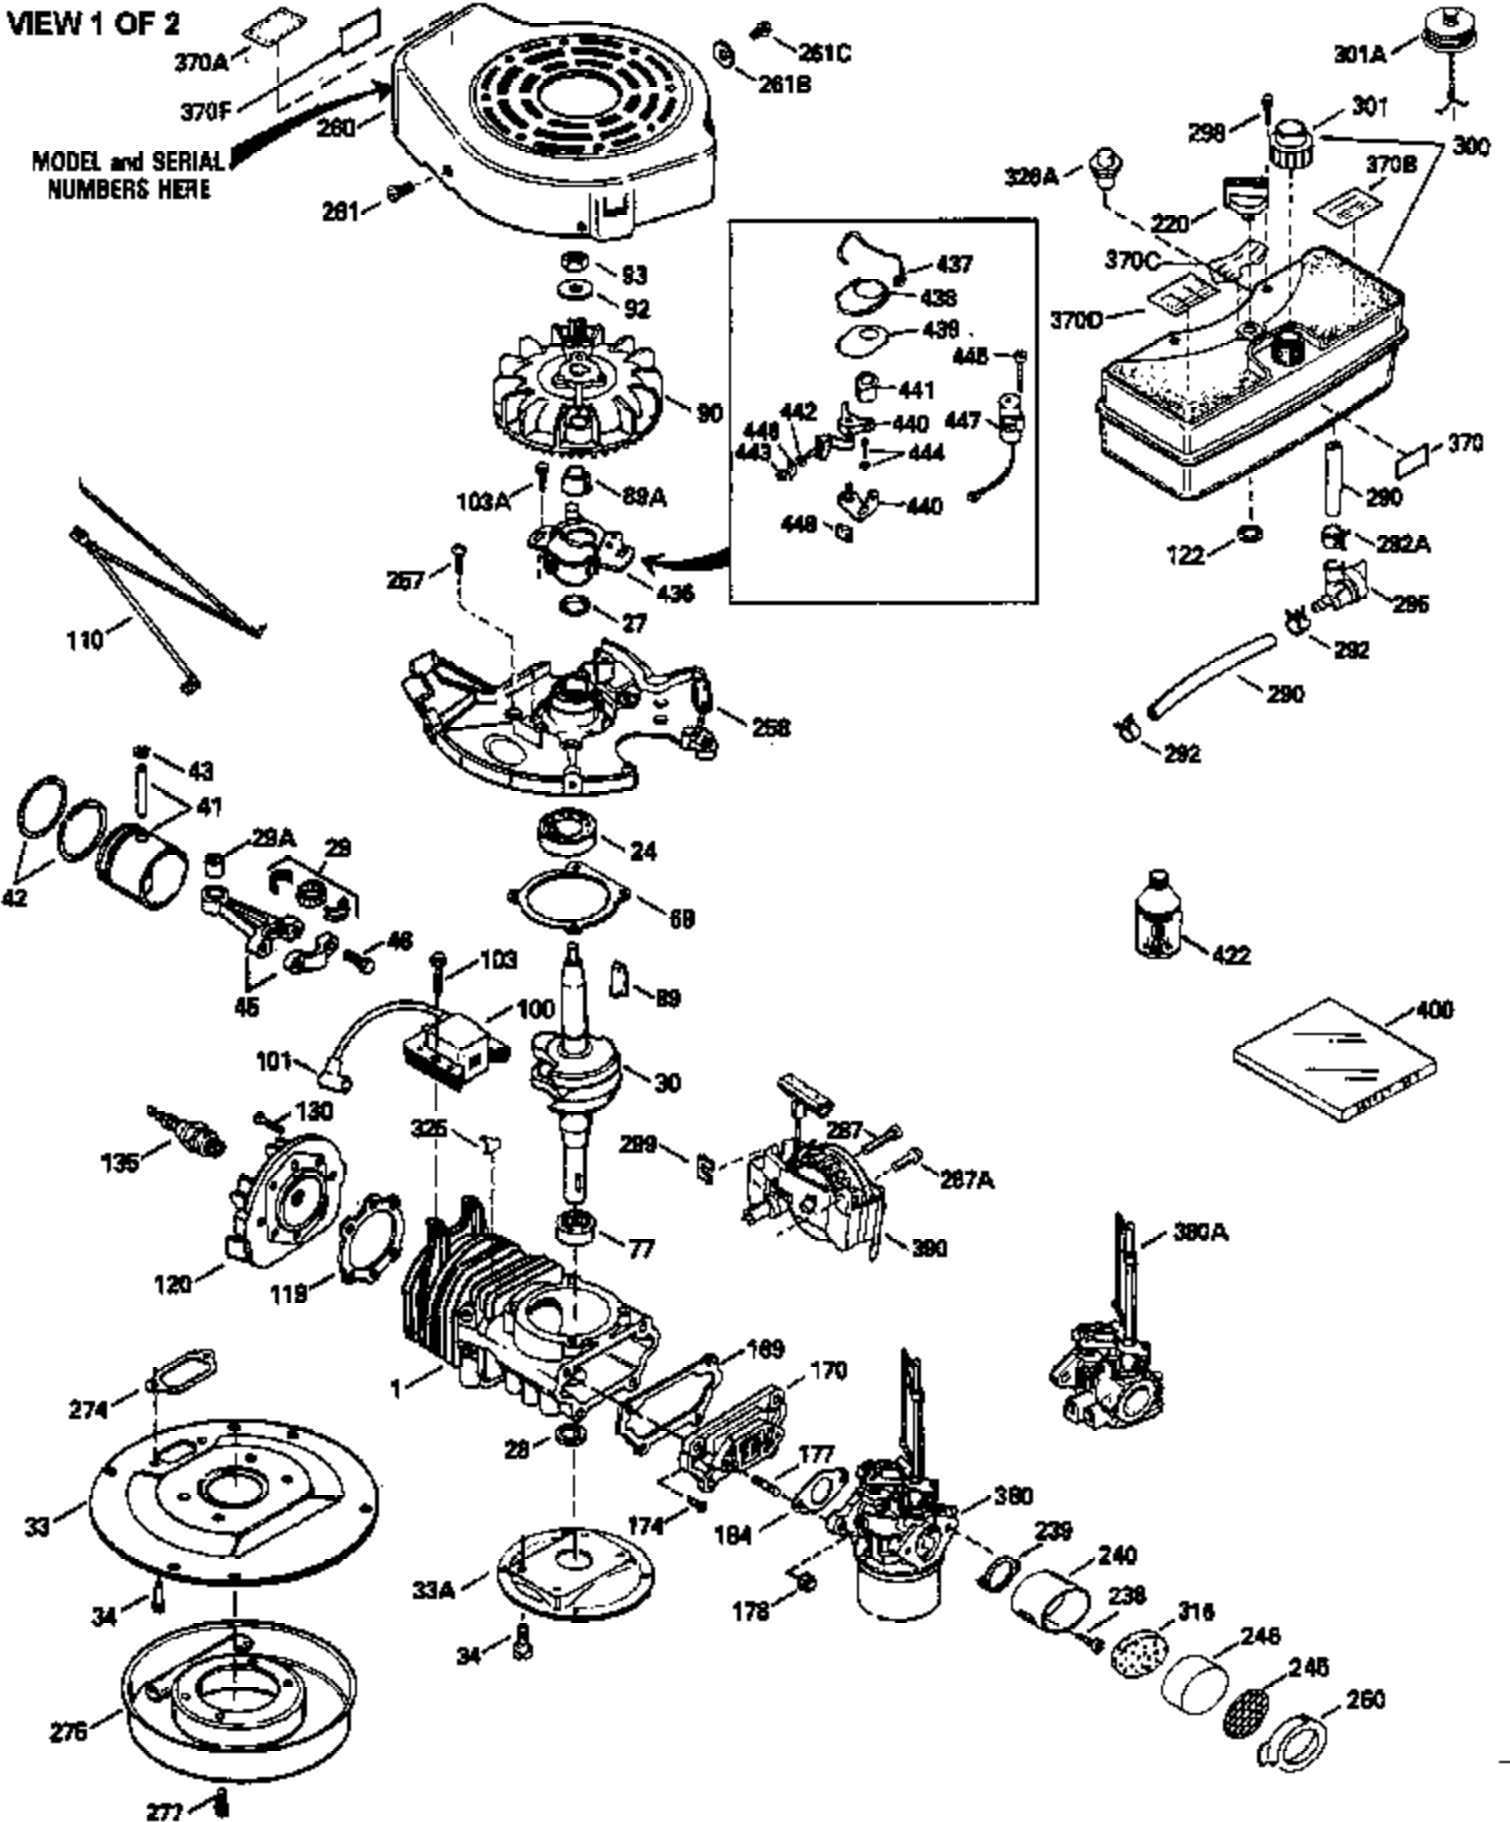

ILLUSTRATION SHOWS TYPICAL PARTS ONLY. ORDER BY PART NUMBER. PARTS NOT LISTED ARE SUPPLIED BY OEM.

VIEW 1 OF 2

MODEL and SERIAL
NUMBERS HERE

Ref #	Part Number	Qty	Description
	1		Cylinder (Order s/b if replacement is req.)
24	530110		Ball Bearing
27	510319		Oil Seal
28	28427		Oil Seal
29A	530104A		Cartridge Bearing
29	530150		Needle Bearing & Liner Set (37 Needle s)
30	290555		Crankshaft
30	330177		Adapter Plate (8" B.C.)
34	650797		Screw, 5/16-18 x 1/2"
41	310272A		Piston & Pin Ass'y. (.010" OS)
41	310283A		Piston & Pin Ass'y. (Std.)(Incl. 43)
42	310190		Ring Set (Std.)
42	310273		Ring Set (.010" OS)
43	310167		Piston Pin Retaining Ring
45	310235B		Connecting Rod Ass'y. (Incl. 29, 29A & 46)
46	650633		Connecting Rod Bolt
69	510292A		* Cylinder Cover Gasket
77	780097		Cartridge Bearing
89A	611032		Adapter Sleeve
90	611112		Flywheel
92	650815		Belleville Washer
93	650390		Flywheel Nut
100	34443A		Solid State Ignition (Incl. 101)
100	730207		Magneto to Solid State Conversion Kit (Includes solid state module, solid state flywheel key, and instructions.)(Use as required on external ignition engines only.)
101	610118		Spark Plug Cover
103	650814		Screw, Torx T-15, 10-24 x 1"
110	611061		Ground Wire
119	510274A		* Cylinder Head Gasket
120	250240B		Cylinder Head
130	650477		Screw, Torx T-30, 1/4-20 x 3/4"
135	33636		Resistor Spark Plug
169	510323A		* Cover Plate Gasket
170	470152A		Reed & Cover Plate (Incl. 178)
174	650579		Screw, Torx T-25, 10-24 x 1/2"
178	650456		Nut, 1/4-20
184	510110A		* Carburetor Gasket
192	34966		Brake Control Link
257	650911		Screw, Torx T-30, 1/4-20 x 5/8"
258	350427		Blower Housing Base (Incl. 27)
260	350418		Blower Housing
261	650958		Screw, 114-20 x 7/16"
261B	650854		Washer
261C	650773		Screw, 1/4-20 x 1/2"
274	510314		Exhaust Gasket
275	390300		Muffler
277	650911		Screw, Torx T-30, 1/4-20 x 5/8"
290	34357		Fuel Line
292	26460		Fuel Line Clamp
292A	430232		Fuel Line Clamp
295	430228		Fuel Shut-Off Valve
298	650803		Screw, 10-32 x 7/8"
300	410241		Fuel Tank (Incl. 301)
301A	410224		Fuel Cap
326A	570663		Fuel Tank Plug
370A	34686		Name Decal