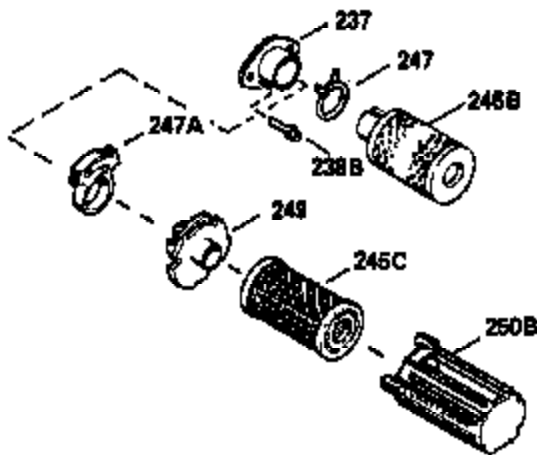

Ref #	Part Number	Qty	Description
370D	550212		Fuel Mix Decal
370B	550213		Warning Decal
380	632342		Carburetor (Incl. 184) (Refer to Division 5, Section A, page A1-42 or Fiche 23B, Grid F-13 for breakdown)
400	510295A		* Gasket Set (Incl. items marked *)
422	730227A		2-Cycle Oil (8 oz.)

ILLUSTRATION SHOWS TYPICAL PARTS ONLY. ORDER BY PART NUMBER. PARTS NOT LISTED ARE SUPPLIED BY OEM.

VIEW 2 OF 2