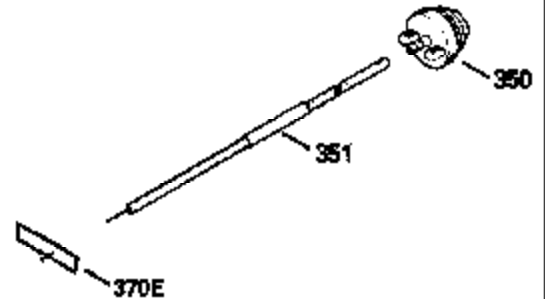

Ref #	Part Number	Qty	Description
370D	550212		Fuel Mix Decal
370B	550213		Warning Decal
380	632342		Carburetor (Incl. 184) (Refer to Division 5, Section A, page A1-42 or Fiche 23B, Grid F-13 for breakdown)
400	510295A		* Gasket Set (Incl. items marked *)
422	730227A		2-Cycle Oil (8 oz.)

ILLUSTRATION SHOWS TYPICAL PARTS ONLY. ORDER BY PART NUMBER. PARTS NOT LISTED ARE SUPPLIED BY OEM.

VIEW 2 OF 2