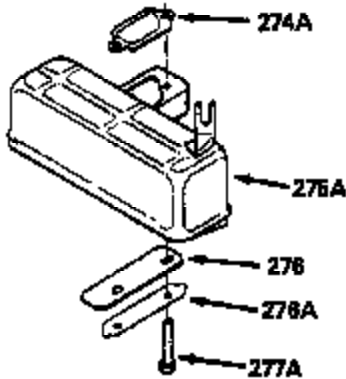

Ref #	Part Number	Qty	Description
370D	550212		Fuel Mix Decal
370B	550213		Warning Decal
380	632342		Carburetor (Incl. 184) (Refer to Division 5, Section A, page A1-42 or Fiche 23B, Grid F-13 for breakdown)
400	510295A		* Gasket Set (Incl. items marked *)
422	730227A		2-Cycle Oil (8 oz.)

ILLUSTRATION SHOWS TYPICAL PARTS ONLY. ORDER BY PART NUMBER. PARTS NOT LISTED ARE SUPPLIED BY OEM.

VIEW 2 OF 2