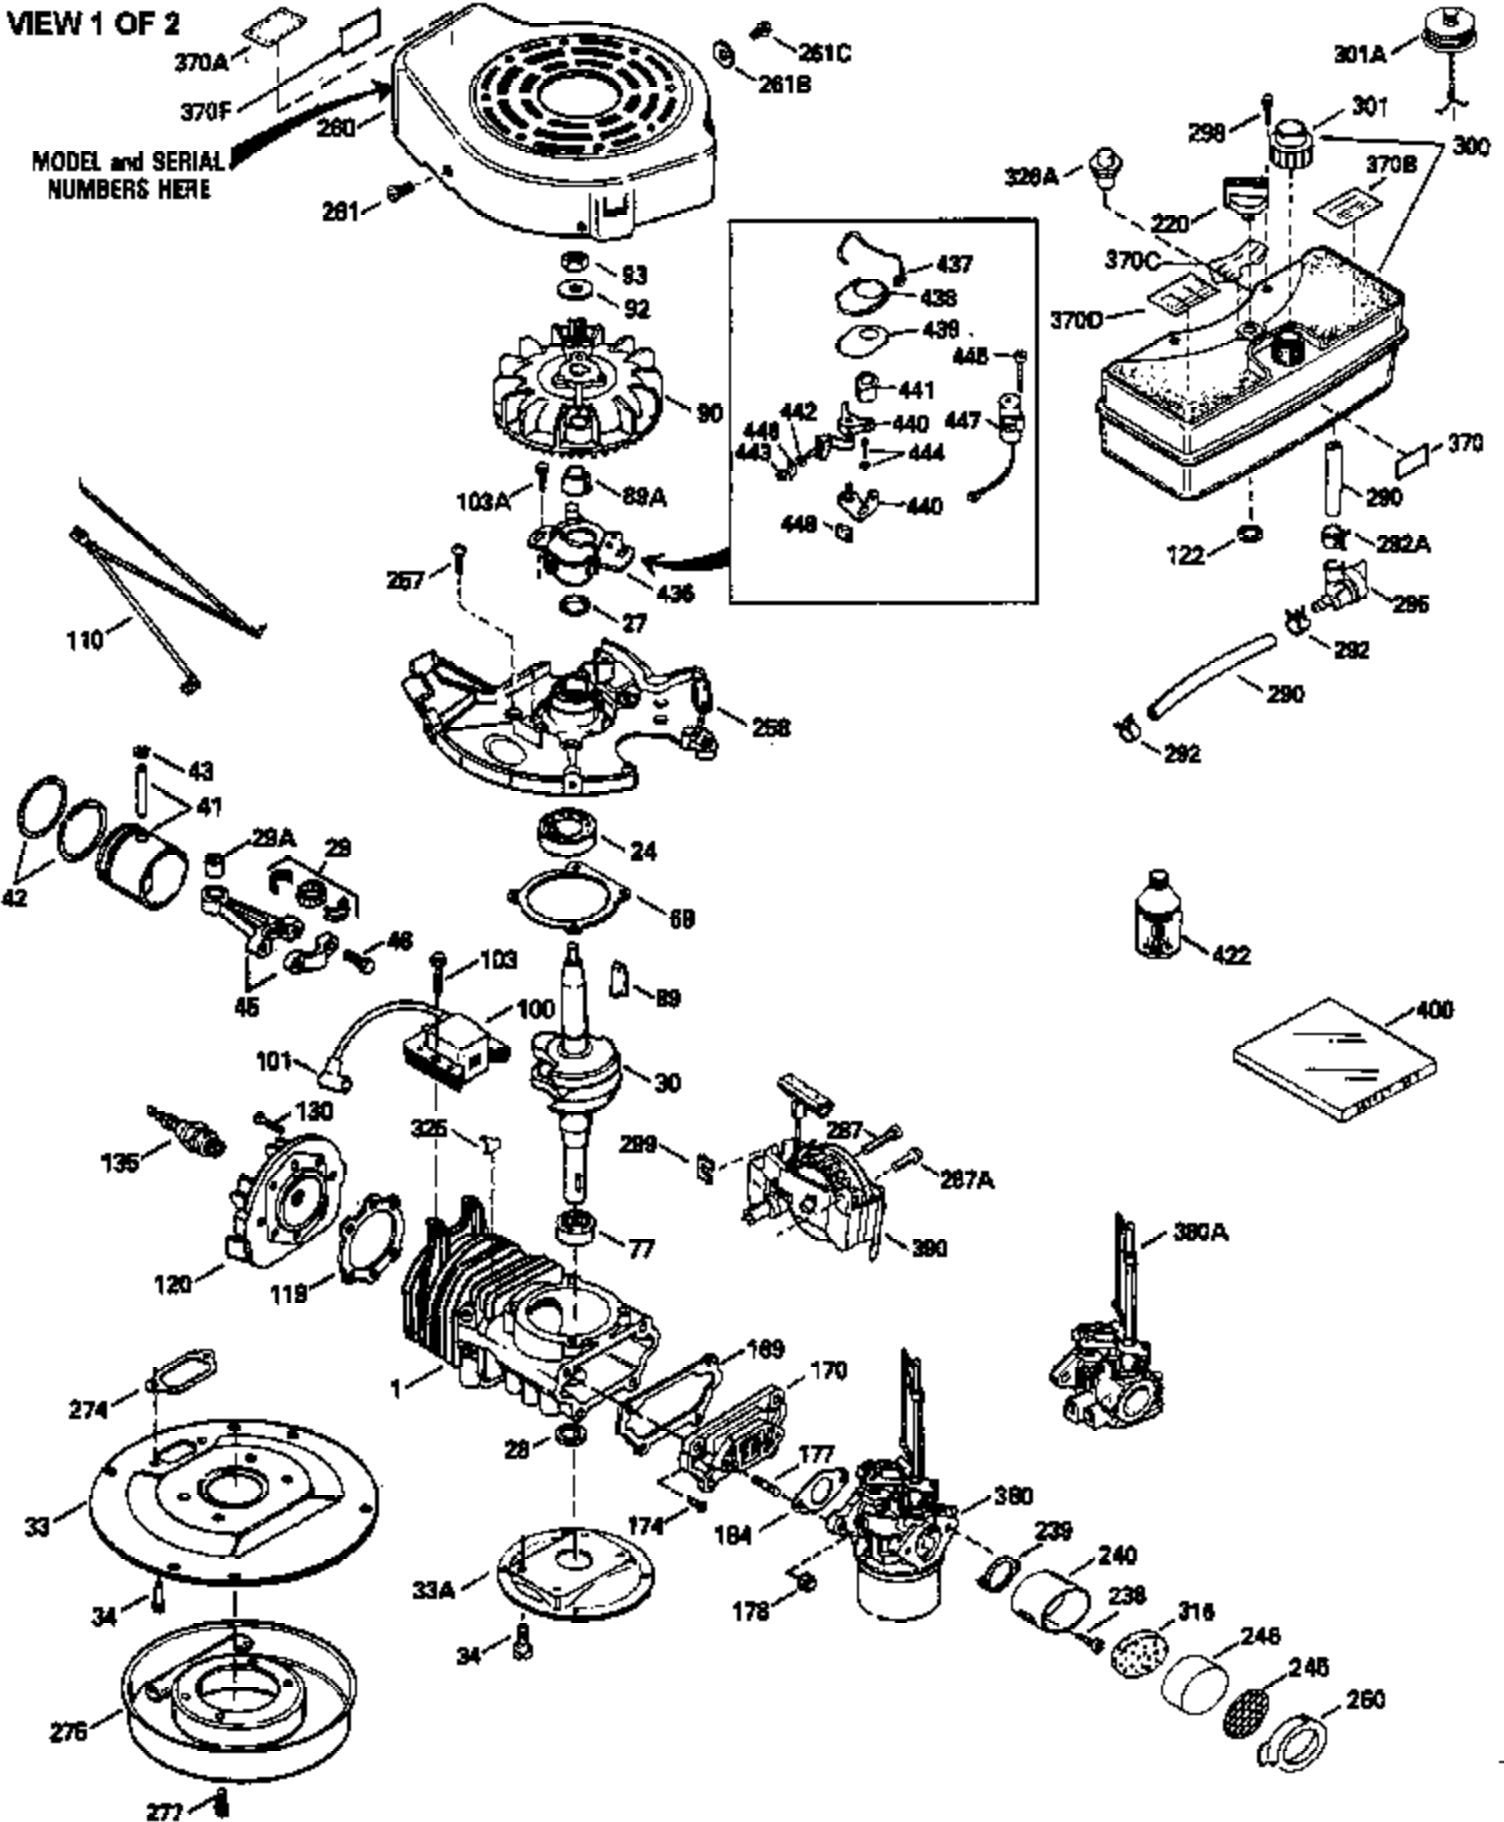

ILLUSTRATION SHOWS TYPICAL PARTS ONLY. ORDER BY PART NUMBER. PARTS NOT LISTED ARE SUPPLIED BY OEM.

VIEW 1 OF 2

MODEL and SERIAL
NUMBERS HERE

Ref #	Part Number	Qty	Description
	1		Cylinder (Order s/b if replacement is req.)
24	530110		Ball Bearing
27	510319		Oil Seal
28	28427		Oil Seal
29	530150		Needle Bearing & Liner Set (37 Needle s)
29A	530104A		Cartridge Bearing
30	290555		Crankshaft
30	330177		Adapter Plate (8" B.C.)
34	650797		Screw, 5/16-18 x 1/2"
41	310272A		Piston & Pin Ass'y. (.010" OS)
41	310283A		Piston & Pin Ass'y. (Std.)(Incl. 43)
42	310190		Ring Set (Std.)
42	310273		Ring Set (.010" OS)
43	310167		Piston Pin Retaining Ring
45	310235B		Connecting Rod Ass'y. (Incl. 29, 29A & 46)
46	650633		Connecting Rod Bolt
69	510292A		* Cylinder Cover Gasket
77	780097		Cartridge Bearing
89A	611032		Adapter Sleeve
90	611046A		Flywheel
92	650815		Belleville Washer
93	650390		Flywheel Nut
100	34443A		Solid State Ignition (Incl. 101)
100	730207		Magneto to Solid State Conversion Kit (Includes solid state module, solid state flywheel key, and instructions.)(Use as required on external ignition engines only.)
101	610118		Spark Plug Cover
103	650814		Screw, Torx T-15, 10-24 x 1"
110	611031		Ground Wire
119	510274A		* Cylinder Head Gasket
120	250240B		Cylinder Head
122	570641		Retaining Ring
130	650477		Screw, Torx T-30, 1/4-20 x 3/4"
135	33636		Resistor Spark Plug
169	510323A		* Cover Plate Gasket
170	470152A		Reed & Cover Plate (Incl. 178)
174	650579		Screw, Torx T-25, 10-24 x 1/2"
178	29752		Nut & Lock Washer, 1/4-28
184	510110A		* Carburetor Gasket
220	570640		Control Knob
257	650911		Screw, Torx T-30, 1/4-20 x 5/8"
258	350408		Blower Housing Base (Incl. 27)
260	350403		Blower Housing
261B	650854		Washer
261C	650773		Screw, 1/4-20 x 1/2"
261	650958		Screw, 114-20 x 7/16"
274	510314		Exhaust Gasket
275	390300		Muffler
277	650911		Screw, Torx T-30, 1/4-20 x 5/8"
287	30646		Screw, 1/4-20 x 1-3/8"
287A	650911		Screw, Torx T-30, 1/4-20 x 5/8"
290	29774		Fuel Line
292	26460		Fuel Line Clamp
295	35857		Fuel Shut-Off Valve
298	650803		Screw, 10-32 x 7/8"
300	410241		Fuel Tank (Incl. 301)
301	410238		Fuel Cap