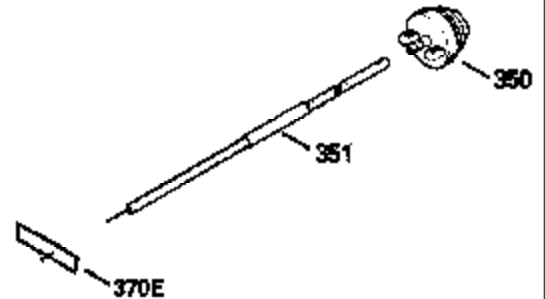

ILLUSTRATION SHOWS TYPICAL PARTS ONLY. ORDER BY PART NUMBER. PARTS NOT LISTED ARE SUPPLIED BY OEM.

VIEW 2 OF 2

Ref #	Part Number	Qty	Description
	92 650815		Belleville Washer
	93 650390		Flywheel Nut
189A	650911		Screw, Torx T-30, 1/4-20 x 5/8" (As r eq.)
230	34338		Air Cleaner Gasket
238A	650806		Screw, 10-32 x 5/8"
240A	450234		Air Cleaner Body
245A	450236		Air Cleaner Element
248	33008		Air Cleaner Tube
250A	33007		Air Cleaner Cover
261B	650854		Washer
316A	450235		Mesh Screen
326	450237		Button Plug