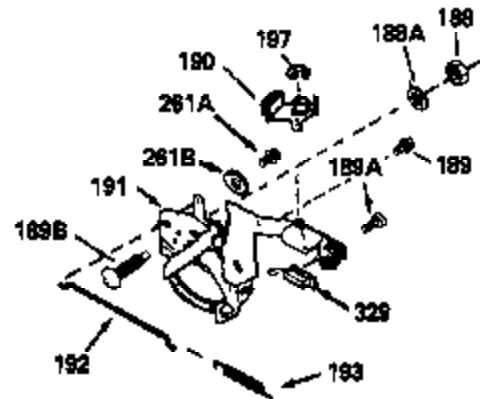

Ref #	Part Number	Qty	Description
400	510295A		* Gasket Set (Incl. items marked *)
422	730227A		2-Cycle Oil (8 oz.)

ILLUSTRATION SHOWS TYPICAL PARTS ONLY. ORDER BY PART NUMBER. PARTS NOT LISTED ARE SUPPLIED BY OEM.

VIEW 2 OF 2