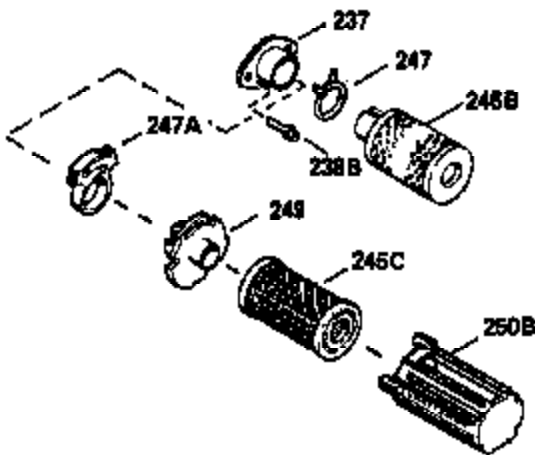

Ref #	Part Number	Qty	Description
400	510295A		* Gasket Set (Incl. items marked *)
422	730227A		2-Cycle Oil (8 oz.)

ILLUSTRATION SHOWS TYPICAL PARTS ONLY. ORDER BY PART NUMBER. PARTS NOT LISTED ARE SUPPLIED BY OEM.

VIEW 2 OF 2