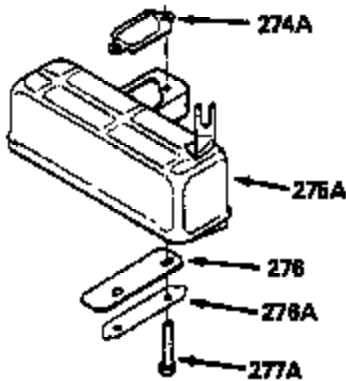

Ref #	Part Number	Qty	Description
400	510295A		* Gasket Set (Incl. items marked *)
422	730227A		2-Cycle Oil (8 oz.)

ILLUSTRATION SHOWS TYPICAL PARTS ONLY. ORDER BY PART NUMBER. PARTS NOT LISTED ARE SUPPLIED BY OEM.

VIEW 2 OF 2