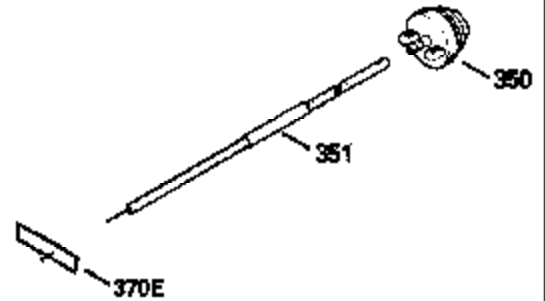

ILLUSTRATION SHOWS TYPICAL PARTS ONLY. ORDER BY PART NUMBER. PARTS NOT LISTED ARE SUPPLIED BY OEM.

VIEW 2 OF 2

Ref #	Part Number	Qty	Description
92	650815		Belleville Washer
93	650390		Flywheel Nut
189A	650911		Screw, Torx T-30, 1/4-20 x 5/8" (As r eq.)
230	34338		Air Cleaner Gasket
238A	650806		Screw, 10-32 x 5/8"
240A	450234		Air Cleaner Body
245A	450236		Air Cleaner Element
248	33008		Air Cleaner Tube
250A	33007		Air Cleaner Cover
261B	650854		Washer
316A	450235		Mesh Screen
326	450237		Button Plug