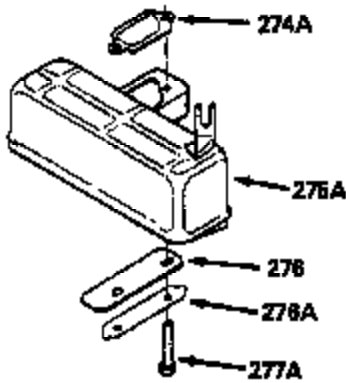

ILLUSTRATION SHOWS TYPICAL PARTS ONLY. ORDER BY PART NUMBER. PARTS NOT LISTED ARE SUPPLIED BY OEM.

VIEW 2 OF 2

Ref #	Part Number	Qty	Description
92	650815		Belleville Washer
93	650390		Flywheel Nut
189A	650911		Screw, Torx T-30, 1/4-20 x 5/8" (As r eq.)
230	34338		Air Cleaner Gasket
238A	650806		Screw, 10-32 x 5/8"
240A	450234		Air Cleaner Body
245A	450236		Air Cleaner Element
248	33008		Air Cleaner Tube
250A	33007		Air Cleaner Cover
261B	650854		Washer
316A	450235		Mesh Screen
326	450237		Button Plug