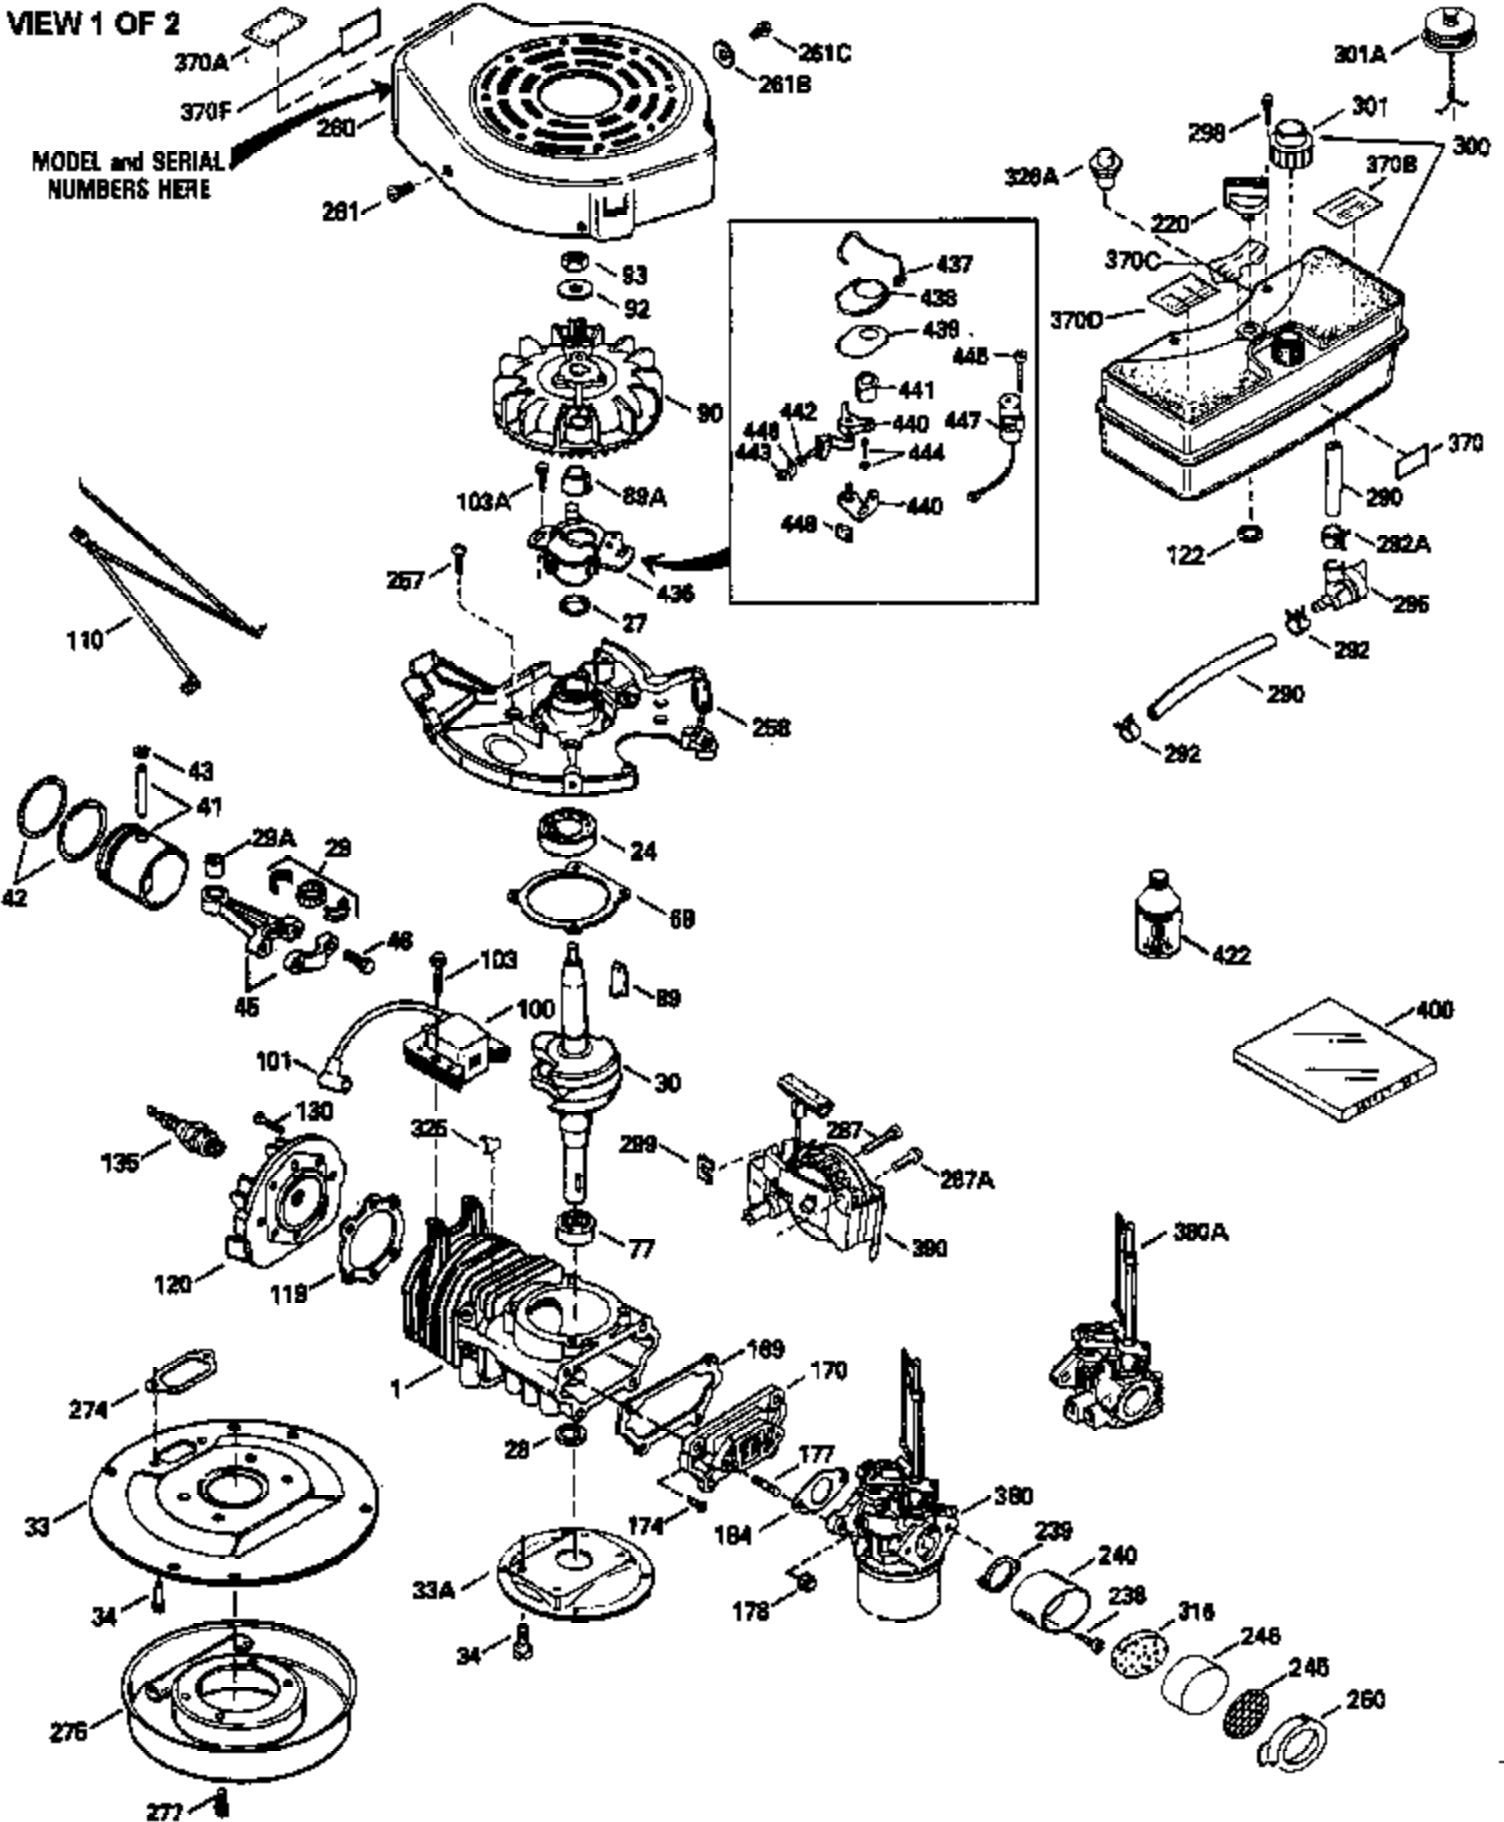

ILLUSTRATION SHOWS TYPICAL PARTS ONLY. ORDER BY PART NUMBER. PARTS NOT LISTED ARE SUPPLIED BY OEM.

VIEW 1 OF 2

MODEL and SERIAL
NUMBERS HERE

Ref #	Part Number	Qty	Description
	1		Cylinder (Order s/b if replacement is req.)
24	530110		Ball Bearing
27	510319		Oil Seal
28	28427		Oil Seal
29	530150		Needle Bearing & Liner Set (37 Needle s)
29A	530104A		Cartridge Bearing
30	290553		Crankshaft
30	330177		Adapter Plate (8" B.C.)
34	650797		Screw, 5/16-18 x 1/2"
41	310272A		Piston & Pin Ass'y. (.010" OS)
41	310283A		Piston & Pin Ass'y. (Std.)(Incl. 43)
42	310190		Ring Set (Std.)
42	310273		Ring Set (.010" OS)
43	310167		Piston Pin Retaining Ring
45	310235B		Connecting Rod Ass'y. (Incl. 29, 29A & 46)
46	650633		Connecting Rod Bolt
69	510292A		* Cylinder Cover Gasket
77	780097		Cartridge Bearing
89A	611032		Adapter Sleeve
90	611046A		Flywheel
92	650815		Belleville Washer
93	650390		Flywheel Nut
100	34443A		Solid State Ignition (Incl. 101)
100	730207		Magneto to Solid State Conversion Kit (Includes solid state module, solid state flywheel key, and instructions.)(Use as required on external ignition engines only.)
101	610118		Spark Plug Cover
103	650814		Screw, Torx T-15, 10-24 x 1"
110	611031		Ground Wire
119	510274A		* Cylinder Head Gasket
120	250240B		Cylinder Head
122	570641		Retaining Ring
130	650477		Screw, Torx T-30, 1/4-20 x 3/4"
135	33636		Resistor Spark Plug
169	510323A		* Cover Plate Gasket
170	470152A		Reed & Cover Plate (Incl. 178)
174	650579		Screw, Torx T-25, 10-24 x 1/2"
178	29752		Nut & Lock Washer, 1/4-28
184	510110A		* Carburetor Gasket
220	570640		Control Knob
257	650911		Screw, Torx T-30, 1/4-20 x 5/8"
258	350408		Blower Housing Base (Incl. 27)
260	350403		Blower Housing
261B	650854		Washer
261C	650773		Screw, 1/4-20 x 1/2"
261	650958		Screw, 114-20 x 7/16"
274	510314		Exhaust Gasket
275	390300		Muffler
277	650911		Screw, Torx T-30, 1/4-20 x 5/8"
287	30646		Screw, 1/4-20 x 1-3/8"
287A	650911		Screw, Torx T-30, 1/4-20 x 5/8"
290	34357		Fuel Line
292	26460		Fuel Line Clamp
298	650803		Screw, 10-32 x 7/8"
300	410241		Fuel Tank (Incl. 301)
301	410238		Fuel Cap
370B	550213		Warning Decal