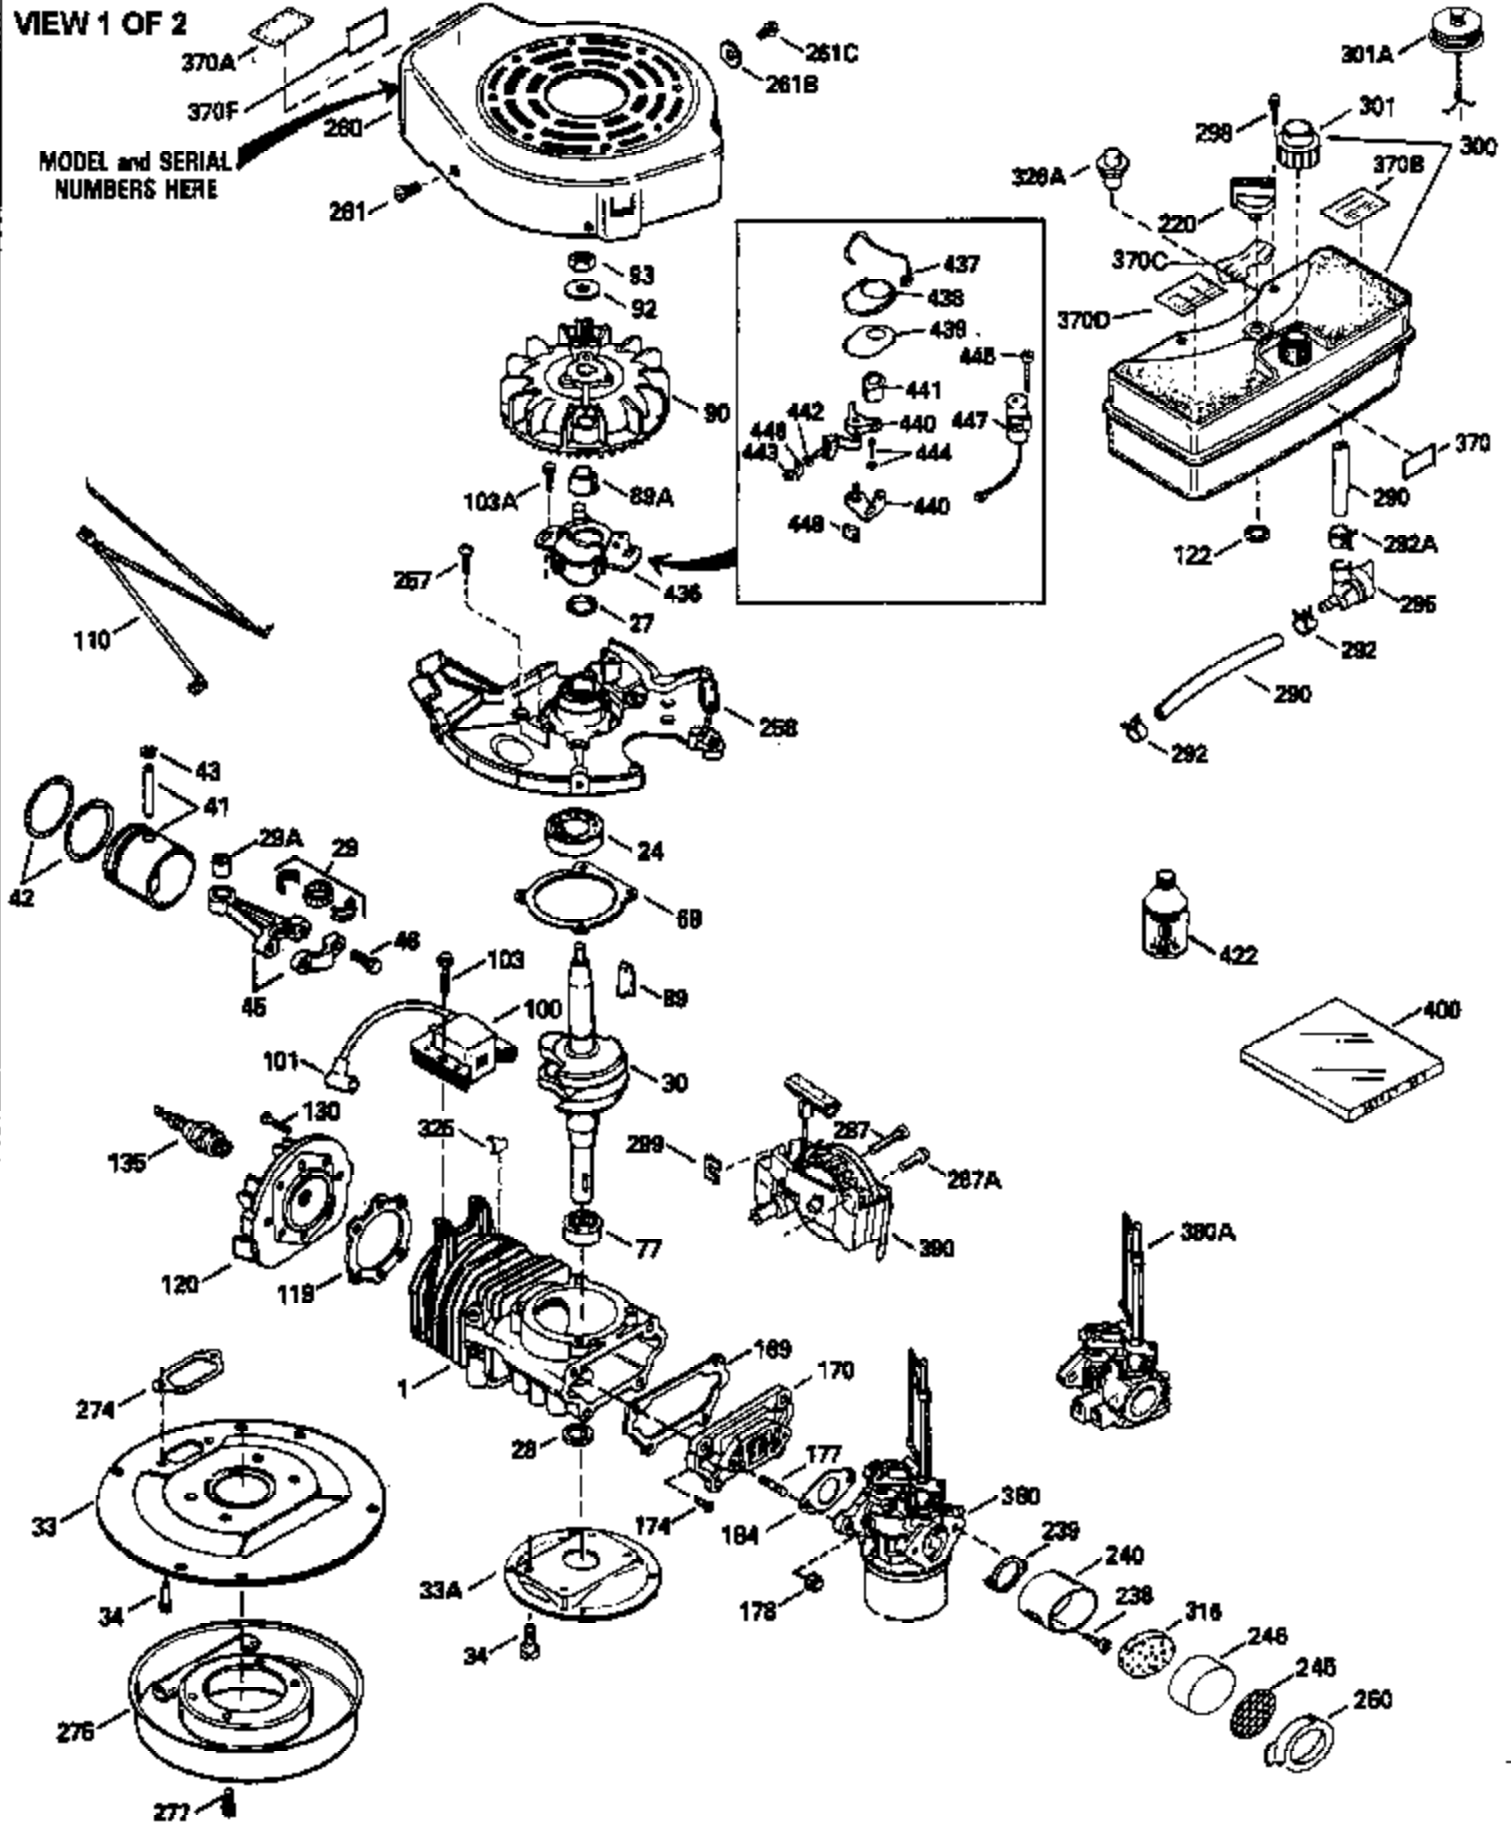

ILLUSTRATION SHOWS TYPICAL PARTS ONLY. ORDER BY PART NUMBER. PARTS NOT LISTED ARE SUPPLIED BY OEM.

VIEW 1 OF 2

MODEL and SERIAL
NUMBERS HERE

Ref #	Part Number	Qty	Description
	1		Cylinder (Order s/b if replacement is req.)
24	530110		Ball Bearing
27	510319		Oil Seal
28	28427		Oil Seal
29	530150		Needle Bearing & Liner Set (37 Needle s)
29A	530104A		Cartridge Bearing
30	290553		Crankshaft
30	330177		Adapter Plate (8" B.C.)
34	650797		Screw, 5/16-18 x 1/2"
41	310272A		Piston & Pin Ass'y. (.010" OS)
41	310283A		Piston & Pin Ass'y. (Std.)(Incl. 43)
42	310190		Ring Set (Std.)
42	310273		Ring Set (.010" OS)
43	310167		Piston Pin Retaining Ring
45	310235B		Connecting Rod Ass'y. (Incl. 29, 29A & 46)
46	650633		Connecting Rod Bolt
69	510292A		* Cylinder Cover Gasket
77	780097		Cartridge Bearing
89A	611032		Adapter Sleeve
90	611046A		Flywheel
92	650815		Belleville Washer
93	650390		Flywheel Nut
100	34443A		Solid State Ignition (Incl. 101)
100	730207		Magneto to Solid State Conversion Kit (Includes solid state module, solid state flywheel key, and instructions.)(Use as required on external ignition engines only.)
101	610118		Spark Plug Cover
103	650814		Screw, Torx T-15, 10-24 x 1"
110	611031		Ground Wire
119	510274A		* Cylinder Head Gasket
120	250240B		Cylinder Head
122	570641		Retaining Ring
130	650477		Screw, Torx T-30, 1/4-20 x 3/4"
135	33636		Resistor Spark Plug
169	510323A		* Cover Plate Gasket
170	470152A		Reed & Cover Plate (Incl. 178)
174	650579		Screw, Torx T-25, 10-24 x 1/2"
178	650456		Nut, 1/4-20
184	510110A		* Carburetor Gasket
220	570640		Control Knob
257	650911		Screw, Torx T-30, 1/4-20 x 5/8"
258	350408		Blower Housing Base (Incl. 27)
260	350403		Blower Housing
261	650958		Screw, 114-20 x 7/16"
261B	650854		Washer
274	510314		Exhaust Gasket
275	390300		Muffler
277	650911		Screw, Torx T-30, 1/4-20 x 5/8"
287A	650911		Screw, Torx T-30, 1/4-20 x 5/8"
287	30646		Screw, 1/4-20 x 1-3/8"
290	29774		Fuel Line
292	26460		Fuel Line Clamp
298	650803		Screw, 10-32 x 7/8"
300	410241		Fuel Tank (Incl. 301)
301	410238		Fuel Cap
370D	550212		Fuel Mix Decal
370B	550213		Warning Decal