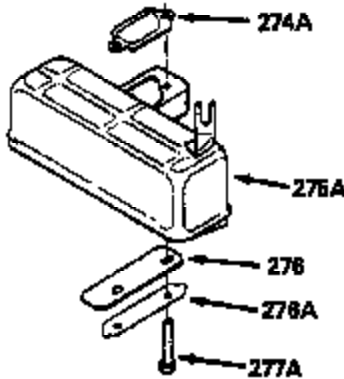

ILLUSTRATION SHOWS TYPICAL PARTS ONLY. ORDER BY PART NUMBER. PARTS NOT LISTED ARE SUPPLIED BY OEM.

VIEW 2 OF 2

Ref #	Part Number	Qty	Description
92	650815		Belleville Washer
93	650390		Flywheel Nut
189A	650911		Screw, Torx T-30, 1/4-20 x 5/8" (As r eq.)
189	650773		Screw, 1/4-20 x 1/2"
190	35831		Brake Lever
191	570671		S.E. Brake Bracket
192	34966		Brake Control Link
193	34965		Brake Spring
197	32309		Retaining Ring
230	34338		Air Cleaner Gasket
238A	650806		Screw, 10-32 x 5/8"
240A	450234		Air Cleaner Body
245A	450236		Air Cleaner Element
248	33008		Air Cleaner Tube
250A	33007		Air Cleaner Cover
261A	650853		Screw, Torx T-30, 1/4-20 x 1/2"
261B	650854		Washer
316A	450235		Mesh Screen
326	450237		Button Plug
329	610973		Terminal
350	570682		Primer Bulb
351	570656		Primer Line
370E	36260		Primer Decal