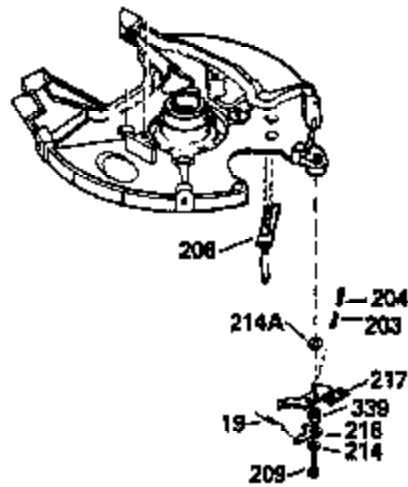

ILLUSTRATION SHOWS TYPICAL PARTS ONLY. ORDER BY PART NUMBER. PARTS NOT LISTED ARE SUPPLIED BY OEM.

VIEW 2 OF 2

Ref #	Part Number	Qty	Description
92	650815		Belleville Washer
93	650390		Flywheel Nut
189A	650911		Screw, Torx T-30, 1/4-20 x 5/8" (As r eq.)
189	650773		Screw, 1/4-20 x 1/2"
190	35831		Brake Lever
191	570671		S.E. Brake Bracket
192	34966		Brake Control Link
193	34965		Brake Spring
197	32309		Retaining Ring
230	34338		Air Cleaner Gasket
238A	650806		Screw, 10-32 x 5/8"
240A	450234		Air Cleaner Body
245A	450236		Air Cleaner Element
248	33008		Air Cleaner Tube
250A	33007		Air Cleaner Cover
261A	650853		Screw, Torx T-30, 1/4-20 x 1/2"
261B	650854		Washer
316A	450235		Mesh Screen
326	450237		Button Plug
329	610973		Terminal
350	570682		Primer Bulb
351	570656		Primer Line
370E	36260		Primer Decal