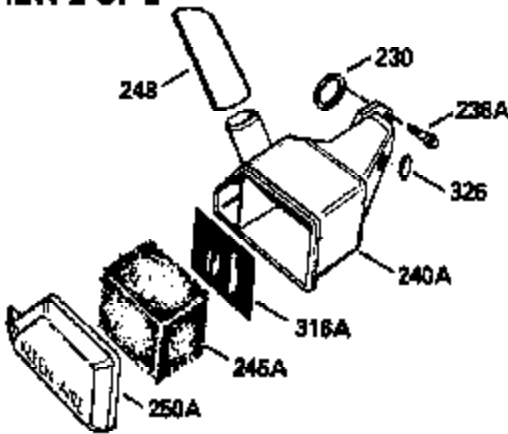

ILLUSTRATION SHOWS TYPICAL PARTS ONLY. ORDER BY PART NUMBER. PARTS NOT LISTED ARE SUPPLIED BY OEM.

VIEW 2 OF 2

Ref #	Part Number	Qty	Description
92	650815		Belleville Washer
93	650390		Flywheel Nut
189A	650911		Screw, Torx T-30, 1/4-20 x 5/8" (As r eq.)
189	650773		Screw, 1/4-20 x 1/2"
190	35831		Brake Lever
191	570671		S.E. Brake Bracket
192	34966		Brake Control Link
193	34965		Brake Spring
197	32309		Retaining Ring
230	34338		Air Cleaner Gasket
238A	650806		Screw, 10-32 x 5/8"
240A	450234		Air Cleaner Body
245A	450236		Air Cleaner Element
248	33008		Air Cleaner Tube
250A	33007		Air Cleaner Cover
261A	650853		Screw, Torx T-30, 1/4-20 x 1/2"
261B	650854		Washer
316A	450235		Mesh Screen
326	450237		Button Plug
329	610973		Terminal
350	570682		Primer Bulb
351	570656		Primer Line
370E	36260		Primer Decal