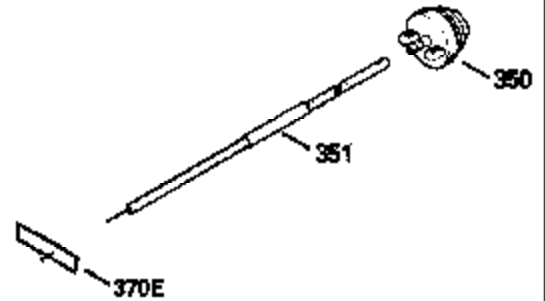

ILLUSTRATION SHOWS TYPICAL PARTS ONLY. ORDER BY PART NUMBER. PARTS NOT LISTED ARE SUPPLIED BY OEM.

VIEW 2 OF 2

Ref #	Part Number	Qty	Description
92	650815		Belleville Washer
93	650390		Flywheel Nut
189A	650911		Screw, Torx T-30, 1/4-20 x 5/8" (As r eq.)
189	650773		Screw, 1/4-20 x 1/2"
190	35831		Brake Lever
191	570671		S.E. Brake Bracket
192	34966		Brake Control Link
193	34965		Brake Spring
197	32309		Retaining Ring
230	34338		Air Cleaner Gasket
238A	650806		Screw, 10-32 x 5/8"
240A	450234		Air Cleaner Body
245A	450236		Air Cleaner Element
248	33008		Air Cleaner Tube
250A	33007		Air Cleaner Cover
261A	650853		Screw, Torx T-30, 1/4-20 x 1/2"
261B	650854		Washer
316A	450235		Mesh Screen
326	450237		Button Plug
329	610973		Terminal
350	570682		Primer Bulb
351	570656		Primer Line
370E	36260		Primer Decal