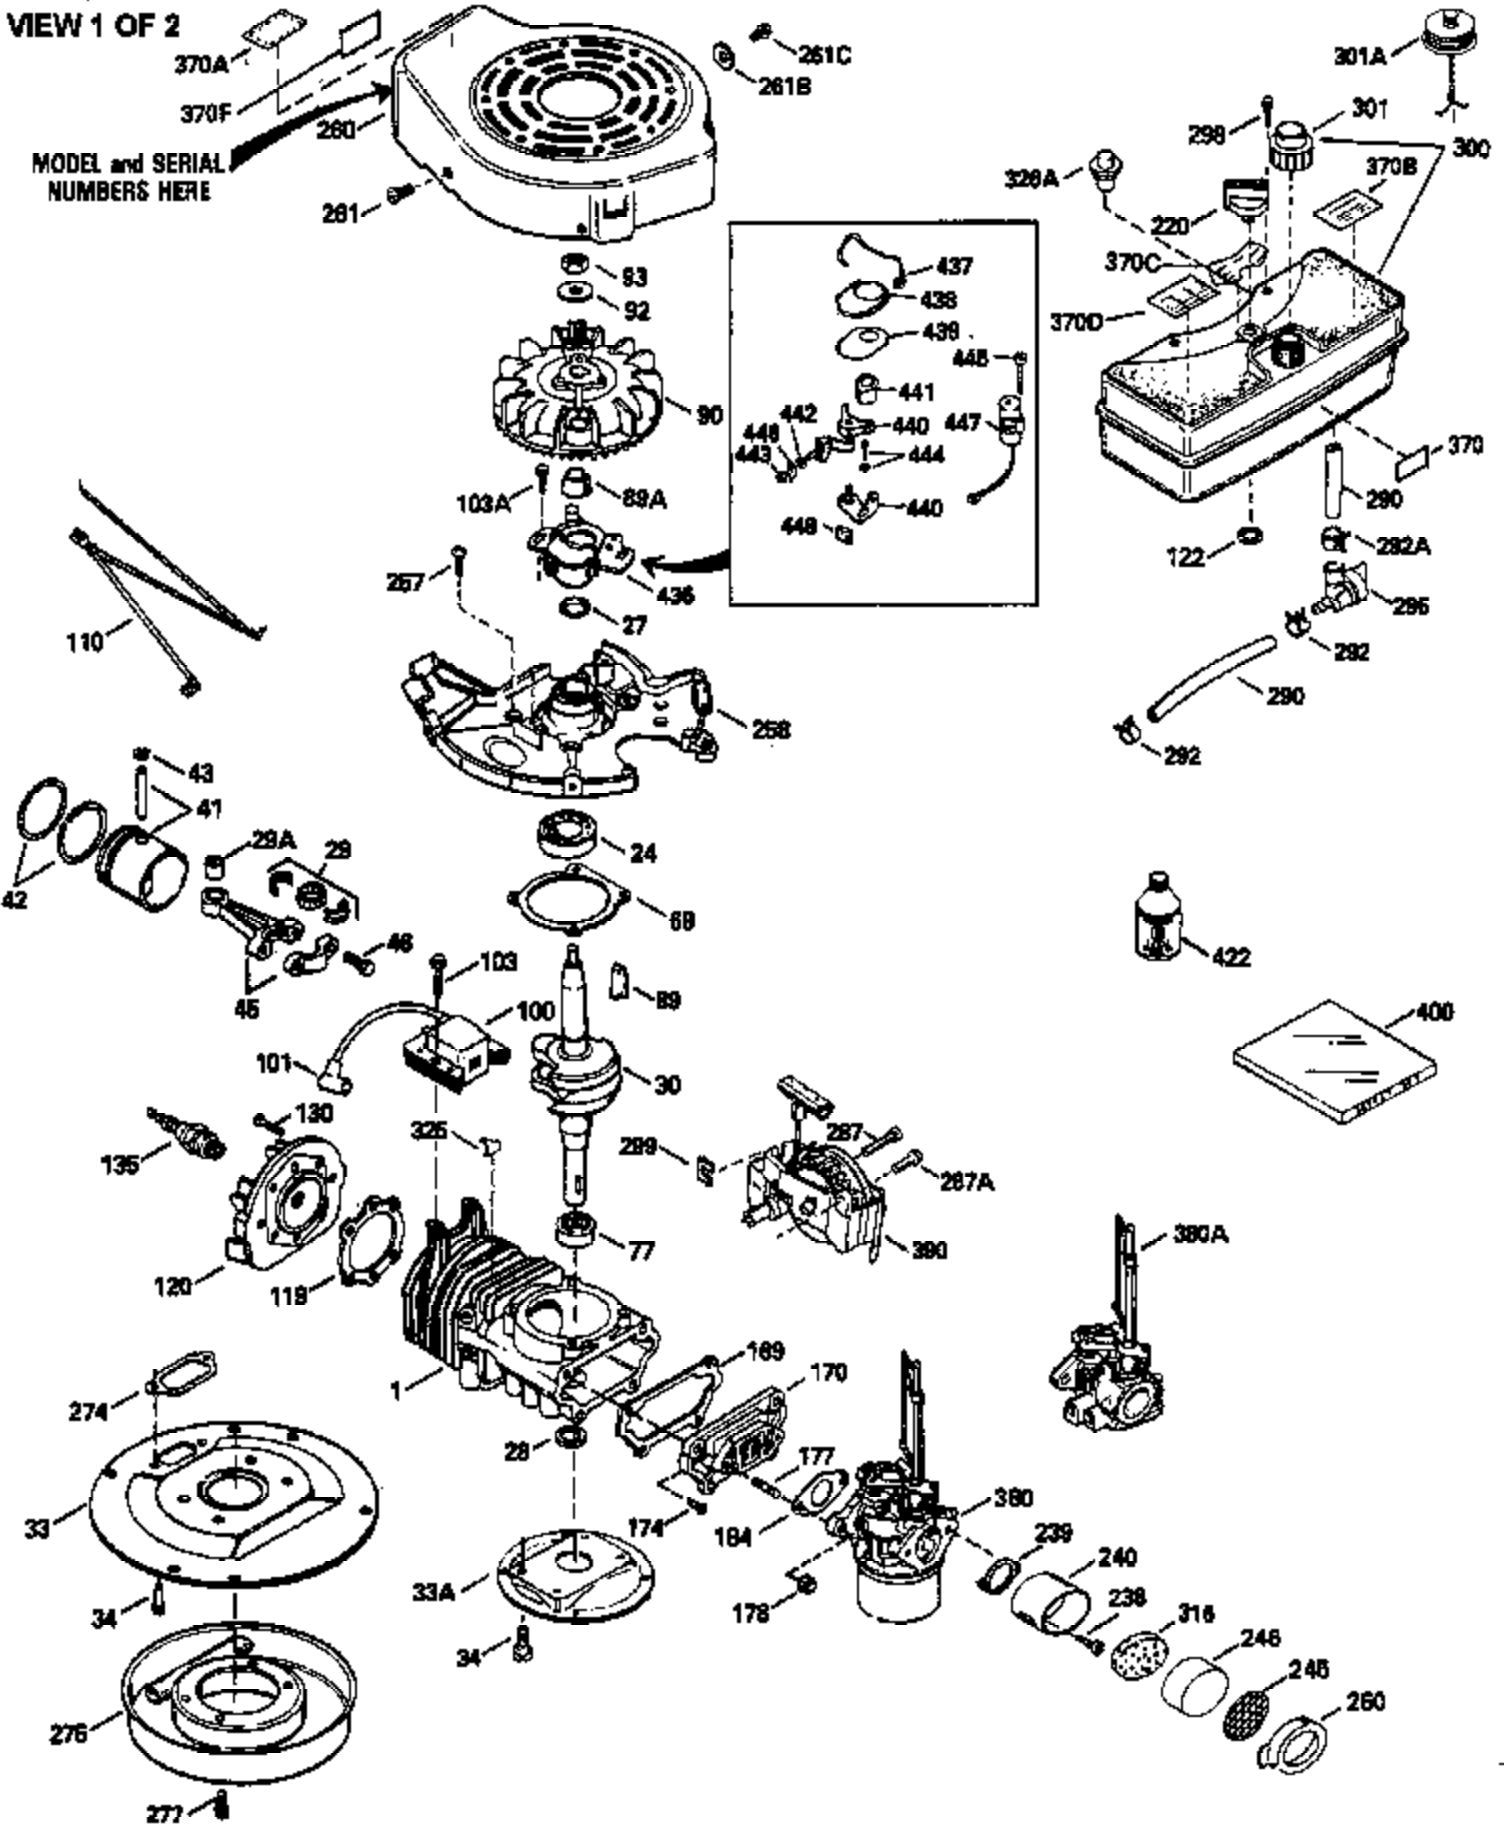

ILLUSTRATION SHOWS TYPICAL PARTS ONLY. ORDER BY PART NUMBER. PARTS NOT LISTED ARE SUPPLIED BY OEM.

VIEW 1 OF 2

MODEL and SERIAL
NUMBERS HERE

Ref #	Part Number	Qty	Description
	1		Cylinder (Order s/b if replacement is req.)
24	530110		Ball Bearing
27	510319		Oil Seal
28	28427		Oil Seal
29	530150		Needle Bearing & Liner Set (37 Needle s)
29A	530104A		Cartridge Bearing
30	290570		Crankshaft
30	330177		Adapter Plate (8" B.C.)
34	650797		Screw, 5/16-18 x 1/2"
41	310272A		Piston & Pin Ass'y. (.010" OS)
41	310283A		Piston & Pin Ass'y. (Std.)(Incl. 43)
42	310190		Ring Set (Std.)
42	310273		Ring Set (.010" OS)
43	310167		Piston Pin Retaining Ring
45	310235B		Connecting Rod Ass'y. (Incl. 29, 29A & 46)
46	650633		Connecting Rod Bolt
69	510292A		* Cylinder Cover Gasket
77	780097		Cartridge Bearing
89A	611032		Adapter Sleeve
90	611046A		Flywheel
92	650815		Belleville Washer
93	650390		Flywheel Nut
100	34443A		Solid State Ignition (Incl. 101)
100	730207		Magneto to Solid State Conversion Kit (Includes solid state module, solid state flywheel key, and instructions.)(Use as required on external ignition engines only.)
101	610118		Spark Plug Cover
103	650814		Screw, Torx T-15, 10-24 x 1"
110	611061		Ground Wire
119	510274A		* Cylinder Head Gasket
120	250240B		Cylinder Head
130	650477		Screw, Torx T-30, 1/4-20 x 3/4"
135	33636		Resistor Spark Plug
169	510323A		* Cover Plate Gasket
170	470152A		Reed & Cover Plate (Incl. 178)
174	650579		Screw, Torx T-25, 10-24 x 1/2"
178	650456		Nut, 1/4-20
184	510110A		* Carburetor Gasket
192	34966		Brake Control Link
257	650911		Screw, Torx T-30, 1/4-20 x 5/8"
258	350427		Blower Housing Base (Incl. 27)
260	350403		Blower Housing
261B	650854		Washer
261	650958		Screw, 114-20 x 7/16"
274	510314		Exhaust Gasket
275	390300		Muffler
277	650911		Screw, Torx T-30, 1/4-20 x 5/8"
287A	650911		Screw, Torx T-30, 1/4-20 x 5/8"
287	30646		Screw, 1/4-20 x 1-3/8"
290	34357		Fuel Line
292A	430232		Fuel Line Clamp
292	26460		Fuel Line Clamp
295	430228		Fuel Shut-Off Valve
298	650803		Screw, 10-32 x 7/8"
300	410241		Fuel Tank (Incl. 301)
301A	410224		Fuel Cap
326A	570663		Fuel Tank Plug