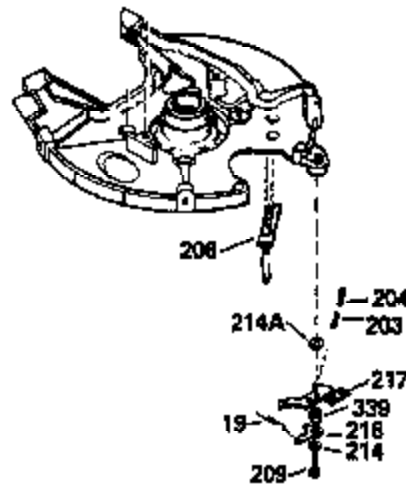

ILLUSTRATION SHOWS TYPICAL PARTS ONLY. ORDER BY PART NUMBER. PARTS NOT LISTED ARE SUPPLIED BY OEM.

VIEW 2 OF 2

Ref #	Part Number	Qty	Description
	92 650815		Belleville Washer
	93 650390		Flywheel Nut
189A	650911		Screw, Torx T-30, 1/4-20 x 5/8" (As r eq.)
189	650773		Screw, 1/4-20 x 1/2"
190	35831		Brake Lever
191	570671		S.E. Brake Bracket
192	34966		Brake Control Link
193	34965		Brake Spring
197	32309		Retaining Ring
261A	650853		Screw, Torx T-30, 1/4-20 x 1/2"
261B	650854		Washer
274A	510257		Exhaust Gasket
275A	390310		Muffler
276A	390312		Locking Plate
276	390311		Support Plate
277A	650488		Screw, 1/4-20 x 1-1/4"
329	610973		Terminal
350	570682		Primer Bulb
351	570656		Primer Line
370E	36260		Primer Decal