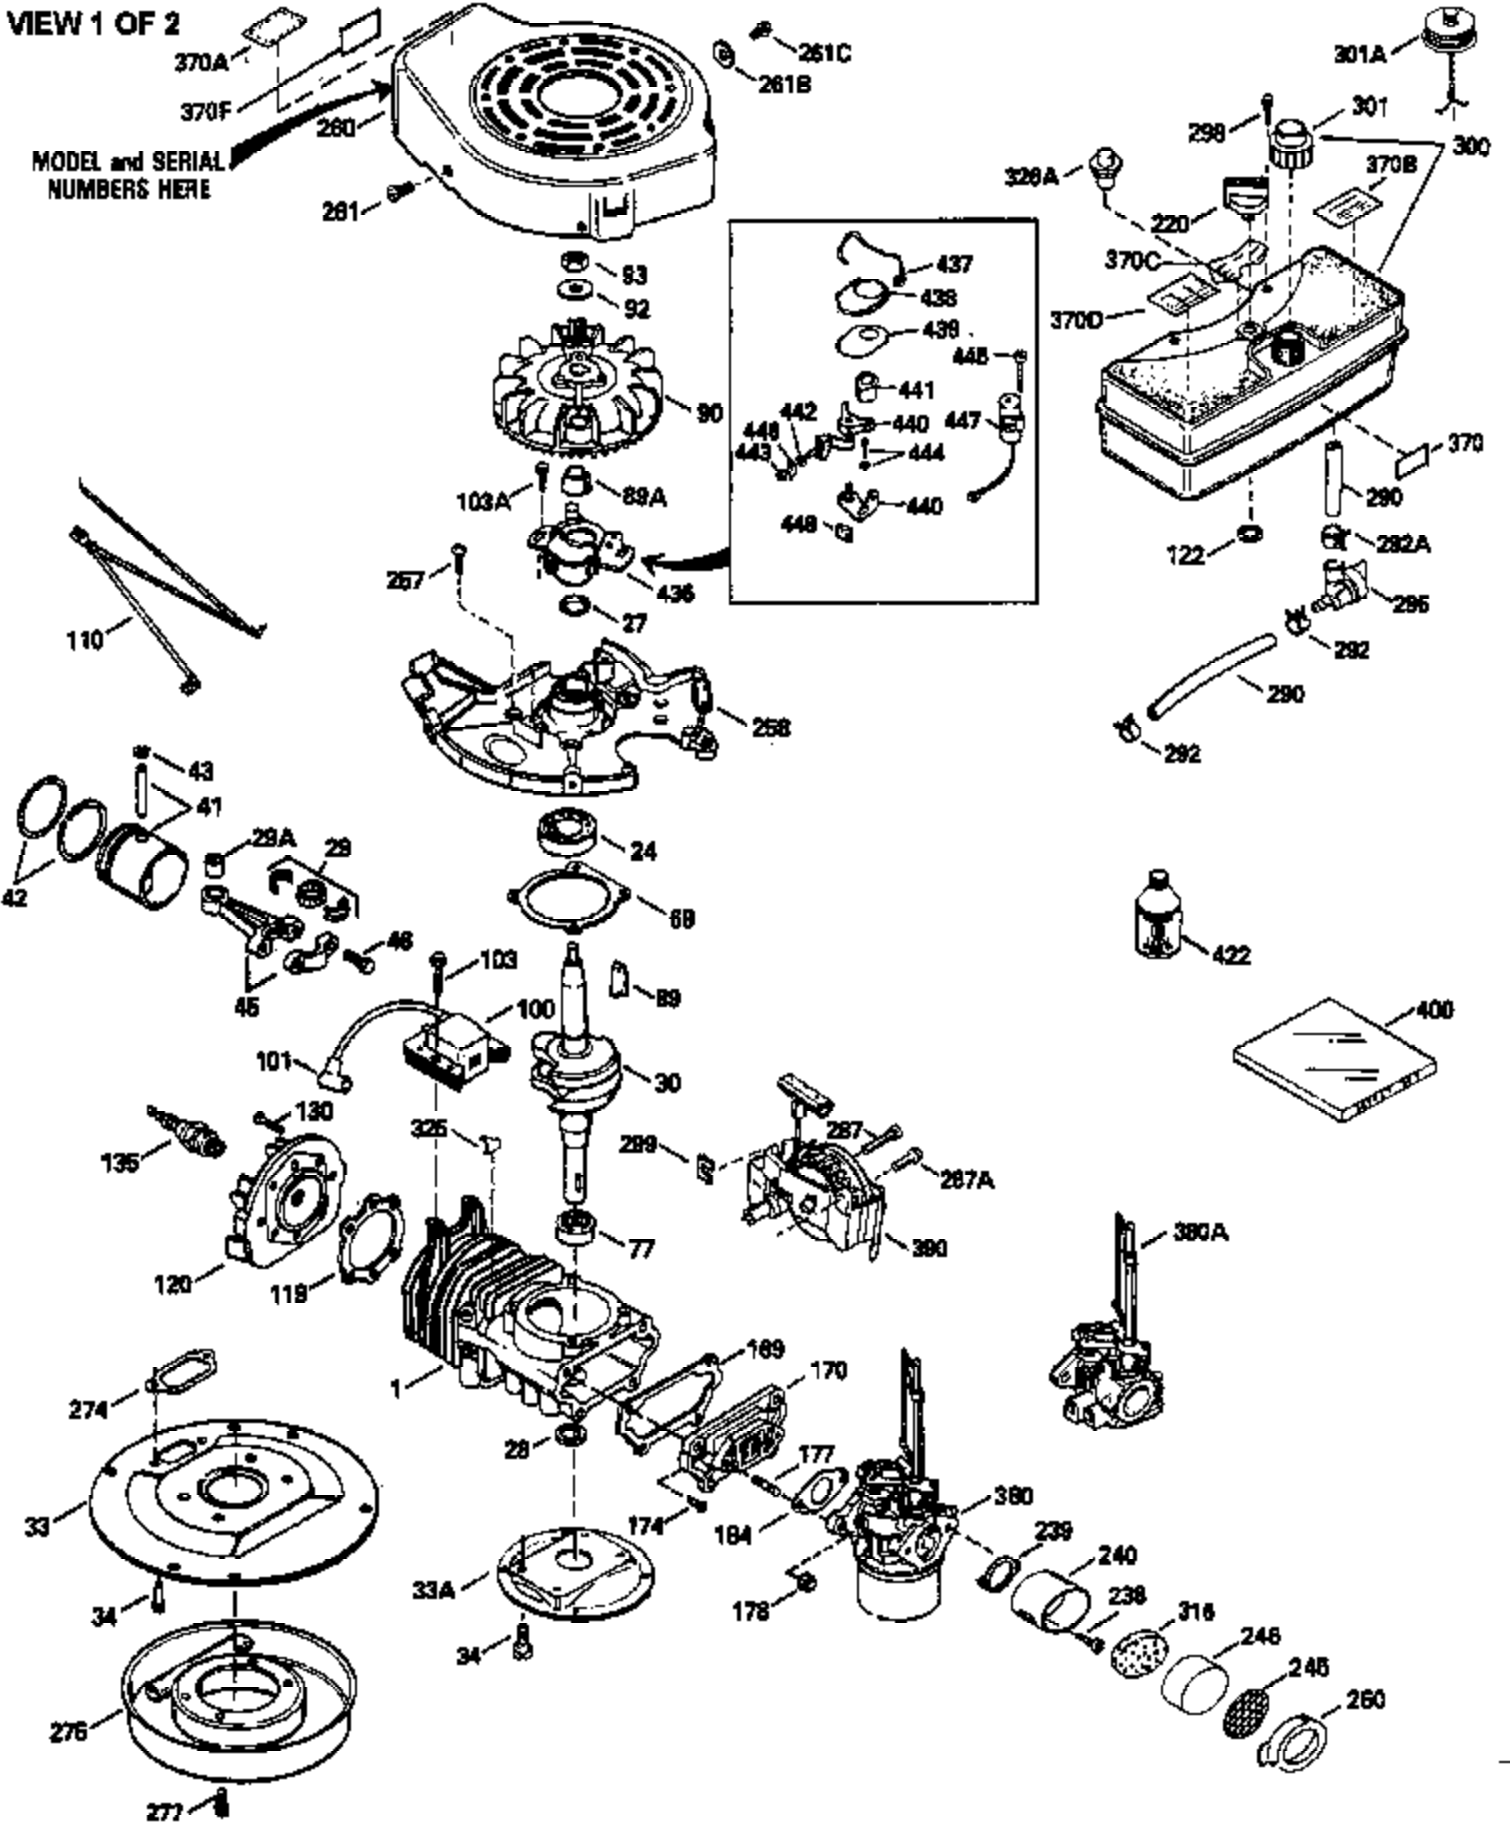

ILLUSTRATION SHOWS TYPICAL PARTS ONLY. ORDER BY PART NUMBER. PARTS NOT LISTED ARE SUPPLIED BY OEM.

VIEW 1 OF 2

MODEL and SERIAL
NUMBERS HERE

Ref #	Part Number	Qty	Description
	1		Cylinder (Order s/b if replacement is req.)
24	530110		Ball Bearing
27	510319		Oil Seal
28	28427		Oil Seal
29	530150		Needle Bearing & Liner Set (37 Needle s)
29A	530104A		Cartridge Bearing
30	290548		Crankshaft
34	650797		Screw, 5/16-18 x 1/2"
41	310283A		Piston & Pin Ass'y. (Std.)(Incl. 43)
41	310272A		Piston & Pin Ass'y. (.010" OS)
42	310190		Ring Set (Std.)
42	310273		Ring Set (.010" OS)
43	310167		Piston Pin Retaining Ring
45	310235B		Connecting Rod Ass'y. (Incl. 29, 29A & 46)
46	650633		Connecting Rod Bolt
69	510292A		* Cylinder Cover Gasket
77	780097		Cartridge Bearing
89A	611032		Adapter Sleeve
90	611046A		Flywheel
92	650815		Belleville Washer
93	650390		Flywheel Nut
100	34443A		Solid State Ignition (Incl. 101)
100	730207		Magneto to Solid State Conversion Kit (Includes solid state module, solid state flywheel key, and instructions.)(Use as required on external ignition engines only.)
101	610118		Spark Plug Cover
103	650814		Screw, Torx T-15, 10-24 x 1"
110	611061		Ground Wire
119	510274A		* Cylinder Head Gasket
120	250240B		Cylinder Head
130	650477		Screw, Torx T-30, 1/4-20 x 3/4"
135	33636		Resistor Spark Plug
169	510323A		* Cover Plate Gasket
170	470152A		Reed & Cover Plate (Incl. 178)
174	650579		Screw, Torx T-25, 10-24 x 1/2"
178	29752		Nut & Lock Washer, 1/4-28
184	510110A		* Carburetor Gasket
192	34966		Brake Control Link
239	35815		Air Cleaner Gasket
257	650911		Screw, Torx T-30, 1/4-20 x 5/8"
258	350427		Blower Housing Base (Incl. 27)
260	350403		Blower Housing
261	650958		Screw, 114-20 x 7/16"
261B	650854		Washer
261C	650773		Screw, 1/4-20 x 1/2"
287	30646		Screw, 1/4-20 x 1-3/8"
287A	650911		Screw, Torx T-30, 1/4-20 x 5/8"
290	29774		Fuel Line
292	26460		Fuel Line Clamp
295	35857		Fuel Shut-Off Valve
298	650803		Screw, 10-32 x 7/8"
300	410241		Fuel Tank (Incl. 301)
301A	410224		Fuel Cap
326A	570663		Fuel Tank Plug
370D	550212		Fuel Mix Decal
370B	550213		Warning Decal
370A	550223		Name Decal