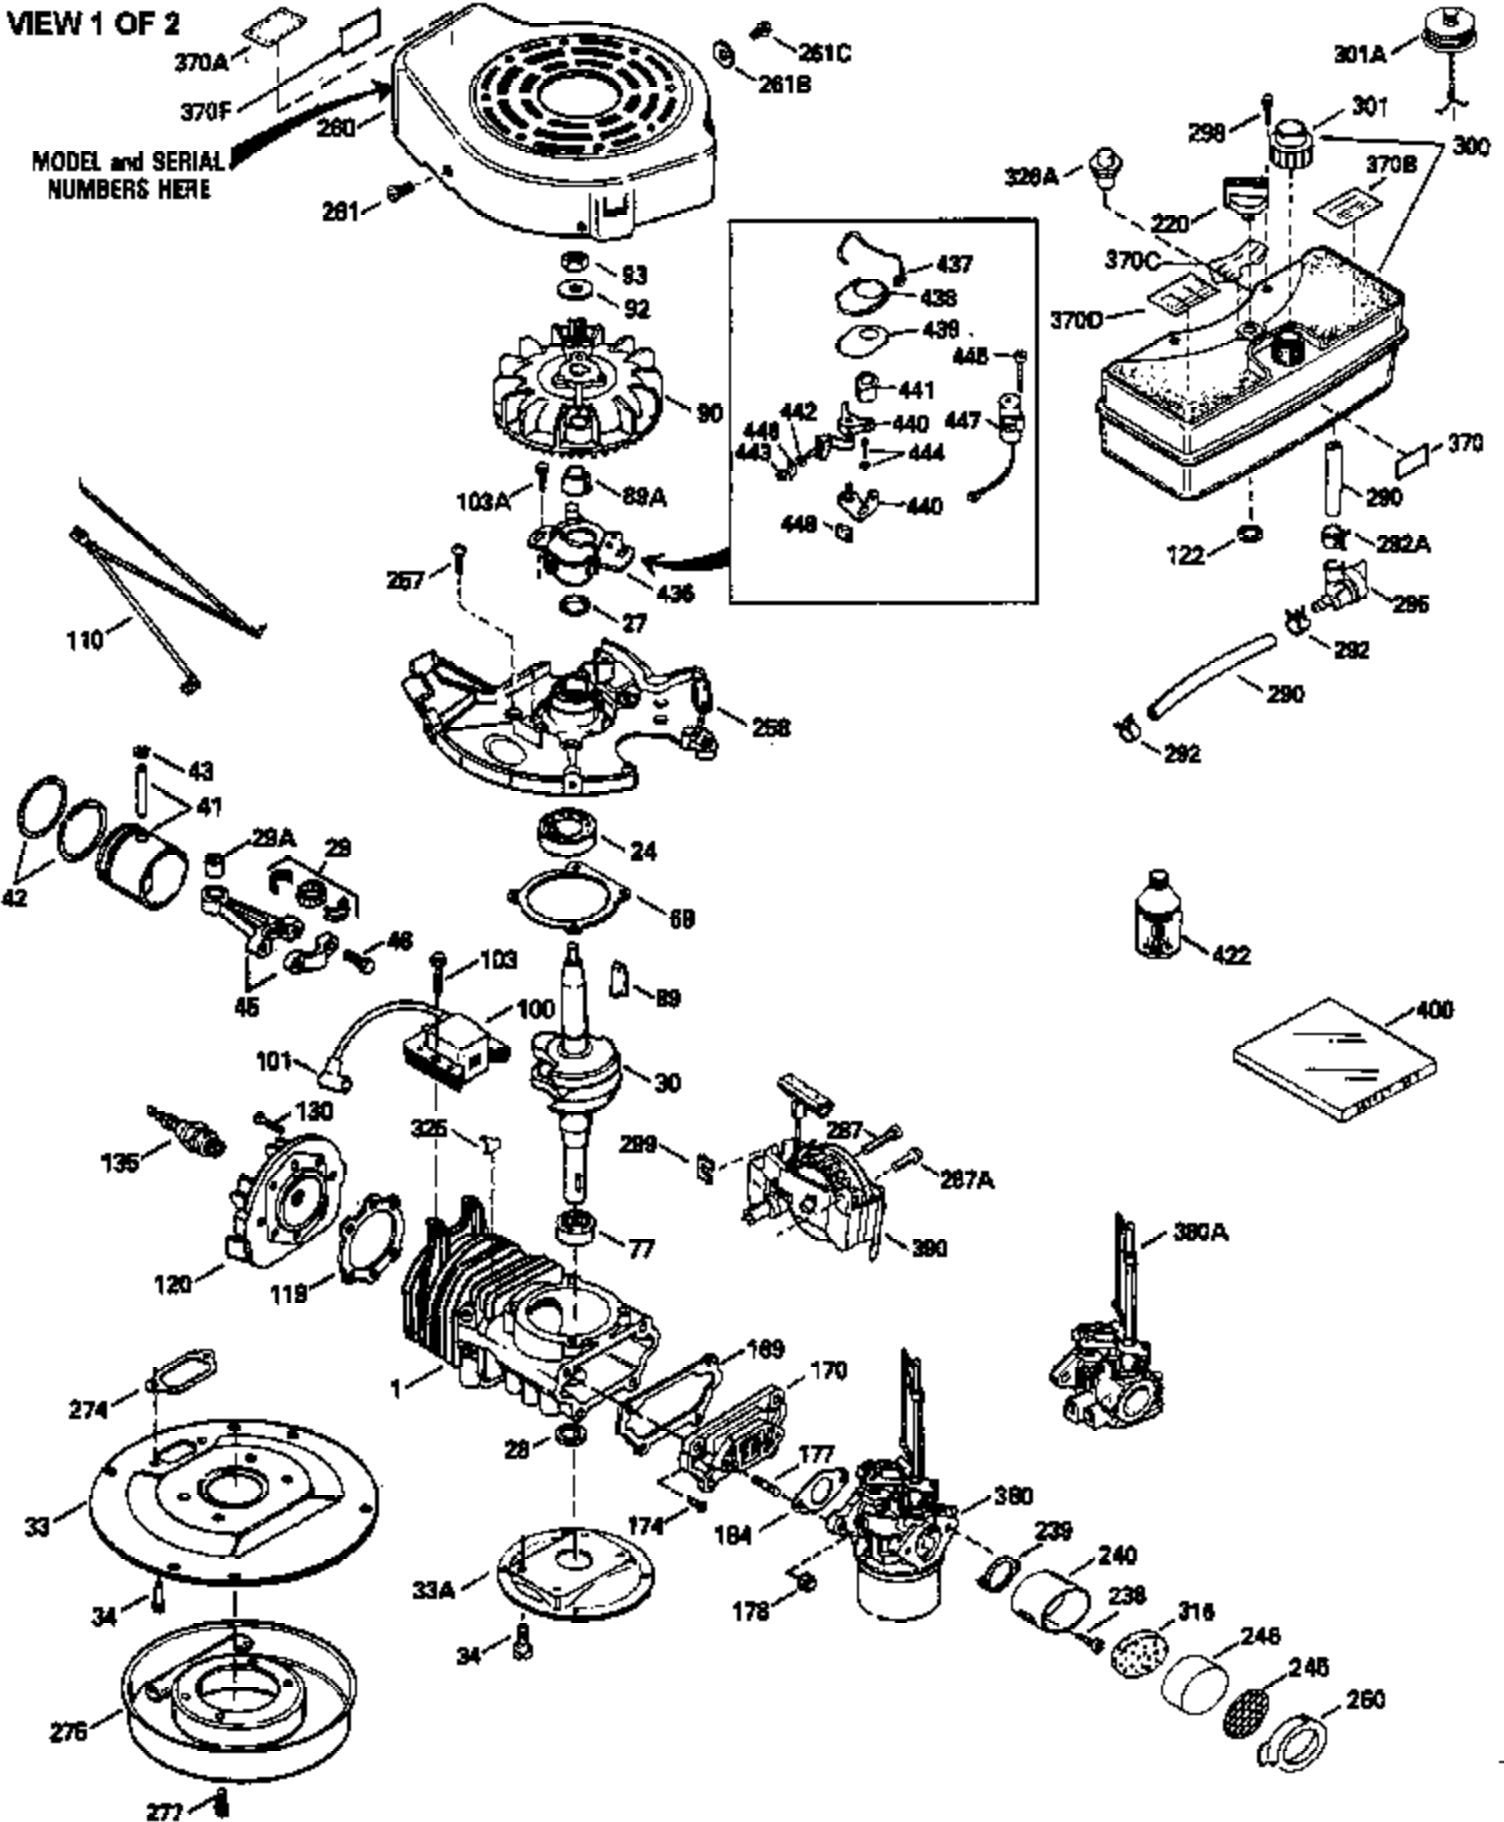

ILLUSTRATION SHOWS TYPICAL PARTS ONLY. ORDER BY PART NUMBER. PARTS NOT LISTED ARE SUPPLIED BY OEM.

VIEW 1 OF 2

MODEL and SERIAL
NUMBERS HERE

Ref #	Part Number	Qty	Description
	1		Cylinder (Order s/b if replacement is req.)
24	530110		Ball Bearing
27	510319		Oil Seal
28	28427		Oil Seal
29	530150		Needle Bearing & Liner Set (37 Needle s)
29A	530104A		Cartridge Bearing
30	290546		Crankshaft
30	330177		Adapter Plate (8" B.C.)
34	650797		Screw, 5/16-18 x 1/2"
41	310272A		Piston & Pin Ass'y. (.010" OS)
41	310283A		Piston & Pin Ass'y. (Std.)(Incl. 43)
42	310190		Ring Set (Std.)
42	310273		Ring Set (.010" OS)
43	310167		Piston Pin Retaining Ring
45	310235B		Connecting Rod Ass'y. (Incl. 29, 29A & 46)
46	650633		Connecting Rod Bolt
69	510292A		* Cylinder Cover Gasket
77	780097		Cartridge Bearing
89A	611032		Adapter Sleeve
90	611112		Flywheel
92	650815		Belleville Washer
93	650390		Flywheel Nut
100	34443A		Solid State Ignition (Incl. 101)
100	730207		Magneto to Solid State Conversion Kit (Includes solid state module, solid state flywheel key, and instructions.)(Use as required on external ignition engines only.)
101	610118		Spark Plug Cover
103	650814		Screw, Torx T-15, 10-24 x 1"
110	611059		Ground Wire
119	510274A		* Cylinder Head Gasket
120	250240B		Cylinder Head
122	570641		Retaining Ring
130	650477		Screw, Torx T-30, 1/4-20 x 3/4"
135	33636		Resistor Spark Plug
169	510323A		* Cover Plate Gasket
170	470152A		Reed & Cover Plate (Incl. 178)
174	650579		Screw, Torx T-25, 10-24 x 1/2"
178	650456		Nut, 1/4-20
184	510110A		* Carburetor Gasket
220	570657		Control Knob
257	650911		Screw, Torx T-30, 1/4-20 x 5/8"
258	350427		Blower Housing Base (Incl. 27)
260	350418		Blower Housing
261	650958		Screw, 114-20 x 7/16"
261B	650854		Washer
274	510314		Exhaust Gasket
275	390300		Muffler
277	650911		Screw, Torx T-30, 1/4-20 x 5/8"
290	29774		Fuel Line
292	26460		Fuel Line Clamp
298	650803		Screw, 10-32 x 7/8"
300	410241		Fuel Tank (Incl. 301)
301	410238		Fuel Cap
370C	550224		Control Decal
370D	550212		Fuel Mix Decal
370B	550213		Warning Decal