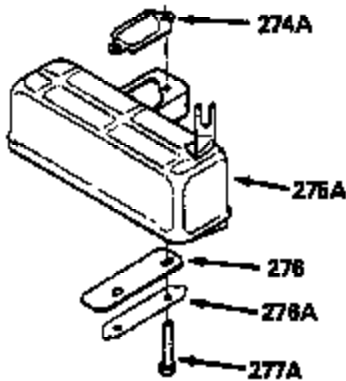

Ref #	Part Number	Qty	Description
380	632326		Carburetor (Incl. 184) (Refer to Division 5, Section A, page A1-42 or Fiche 23B,Grid F-13 for breakdown)
400	510295A		* Gasket Set (Incl. items marked *)
422	730227A		2-Cycle Oil (8 oz.)

ILLUSTRATION SHOWS TYPICAL PARTS ONLY. ORDER BY PART NUMBER. PARTS NOT LISTED ARE SUPPLIED BY OEM.

VIEW 2 OF 2