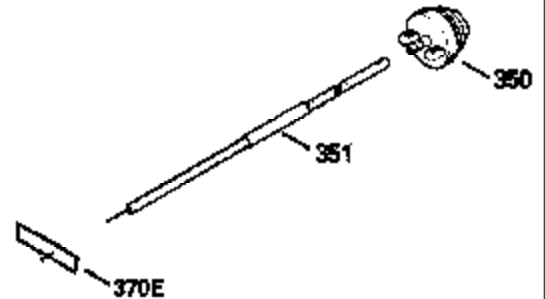

Ref #	Part Number	Qty	Description
380	632326		Carburetor (Incl. 184) (Refer to Division 5, Section A, page A1-42 or Fiche 23B,Grid F-13 for breakdown)
400	510295A		* Gasket Set (Incl. items marked *)
422	730227A		2-Cycle Oil (8 oz.)

ILLUSTRATION SHOWS TYPICAL PARTS ONLY. ORDER BY PART NUMBER. PARTS NOT LISTED ARE SUPPLIED BY OEM.

VIEW 2 OF 2