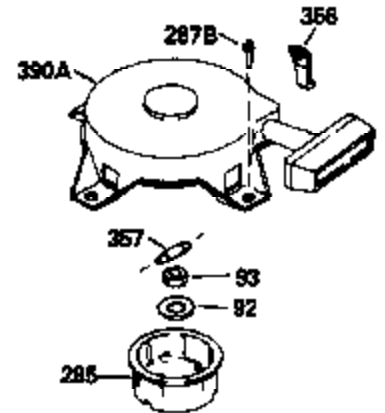

ILLUSTRATION SHOWS TYPICAL PARTS ONLY. ORDER BY PART NUMBER. PARTS NOT LISTED ARE SUPPLIED BY OEM.

VIEW 2 OF 2

Ref #	Part Number	Qty	Description
	92 650815		Belleville Washer
	93 650390		Flywheel Nut
189A	650911		Screw, Torx T-30, 1/4-20 x 5/8" (As r eq.)
261B	650854		Washer
274A	510257		Exhaust Gasket
275A	390310		Muffler
276A	390312		Locking Plate
	276 390311		Support Plate
277A	650488		Screw, 1/4-20 x 1-1/4"
316A	450235		Mesh Screen
	350 570682		Primer Bulb
	351 570656		Primer Line
370E	36260		Primer Decal