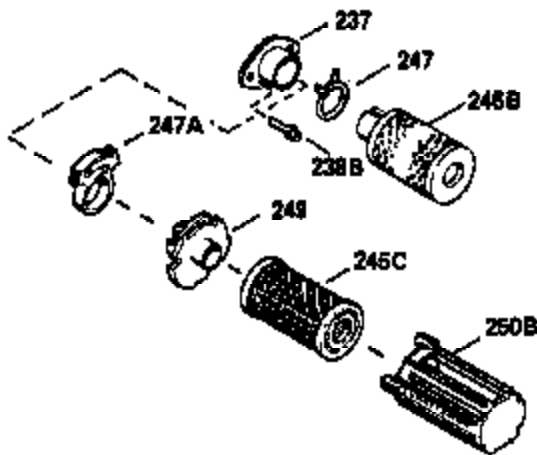

ILLUSTRATION SHOWS TYPICAL PARTS ONLY. ORDER BY PART NUMBER. PARTS NOT LISTED ARE SUPPLIED BY OEM.

VIEW 2 OF 2

Ref #	Part Number	Qty	Description
	92 650815		Belleville Washer
	93 650390		Flywheel Nut
189A	650911		Screw, Torx T-30, 1/4-20 x 5/8" (As r eq.)
261B	650854		Washer
274A	510257		Exhaust Gasket
275A	390310		Muffler
276A	390312		Locking Plate
	276 390311		Support Plate
277A	650488		Screw, 1/4-20 x 1-1/4"
316A	450235		Mesh Screen
	350 570682		Primer Bulb
	351 570656		Primer Line
370E	36260		Primer Decal