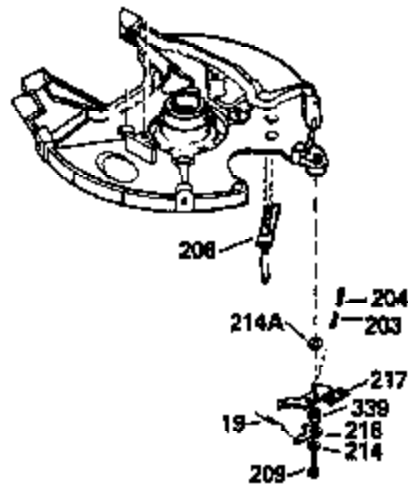

ILLUSTRATION SHOWS TYPICAL PARTS ONLY. ORDER BY PART NUMBER. PARTS NOT LISTED ARE SUPPLIED BY OEM.

VIEW 2 OF 2

Ref #	Part Number	Qty	Description
	92 650815		Belleville Washer
	93 650390		Flywheel Nut
189A	650911		Screw, Torx T-30, 1/4-20 x 5/8" (As r eq.)
261B	650854		Washer
274A	510257		Exhaust Gasket
275A	390310		Muffler
276A	390312		Locking Plate
	276 390311		Support Plate
277A	650488		Screw, 1/4-20 x 1-1/4"
316A	450235		Mesh Screen
	350 570682		Primer Bulb
	351 570656		Primer Line
370E	36260		Primer Decal