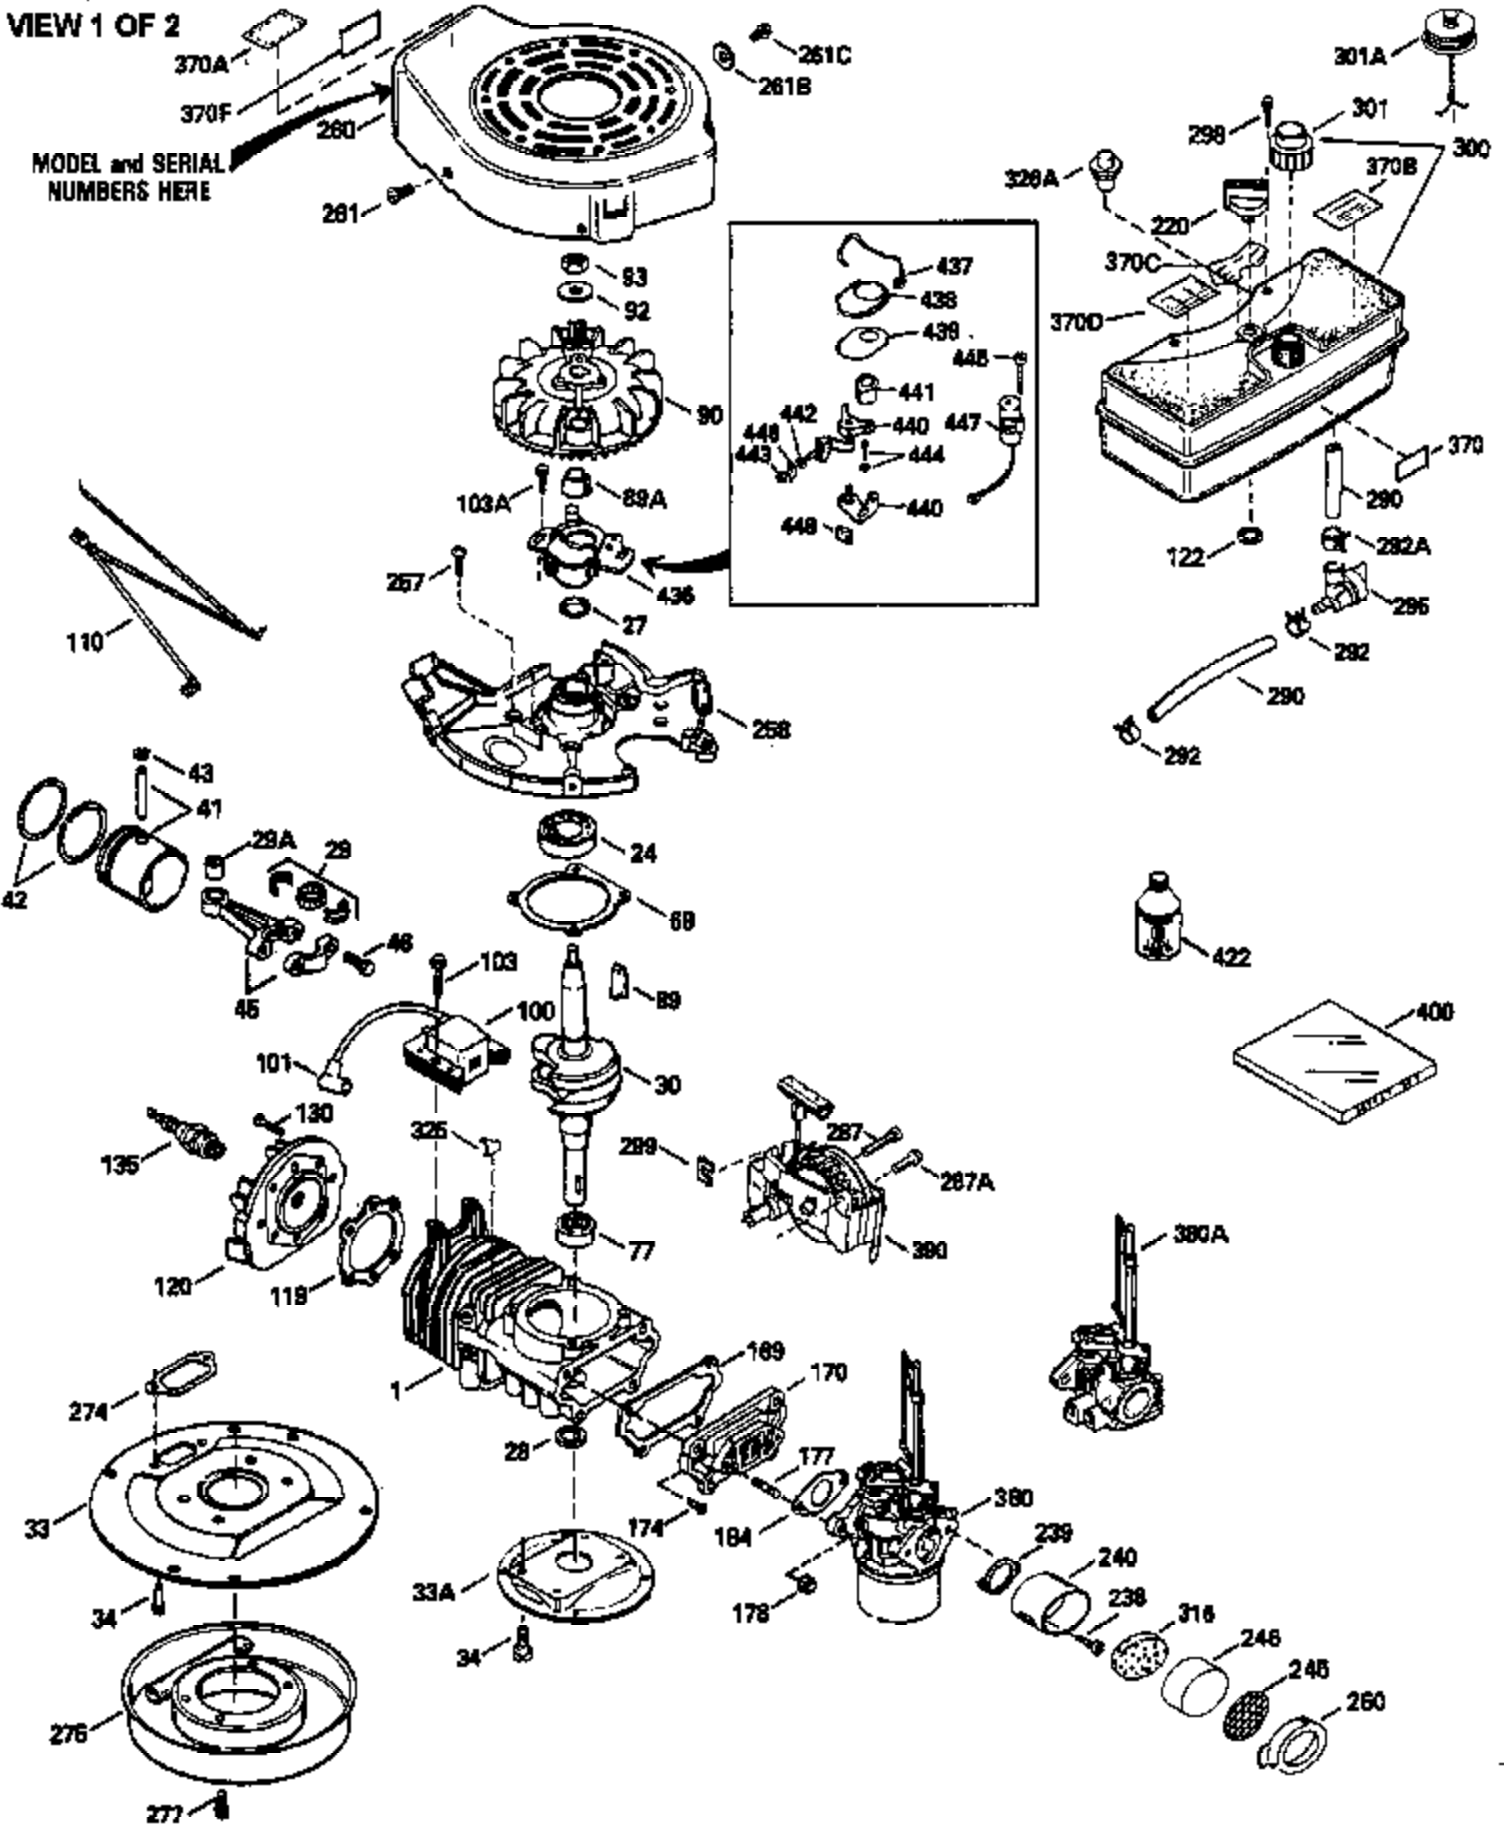

ILLUSTRATION SHOWS TYPICAL PARTS ONLY. ORDER BY PART NUMBER. PARTS NOT LISTED ARE SUPPLIED BY OEM.

VIEW 1 OF 2

MODEL and SERIAL
NUMBERS HERE

Ref #	Part Number	Qty	Description
	1		Cylinder (Order s/b if replacement is req.)
24	530110		Ball Bearing
27	510319		Oil Seal
28	28427		Oil Seal
29A	530104A		Cartridge Bearing
29	530150		Needle Bearing & Liner Set (37 Needle s)
30	290548		Crankshaft
34	650797		Screw, 5/16-18 x 1/2"
41	310283A		Piston & Pin Ass'y. (Std.)(Incl. 43)
41	310272A		Piston & Pin Ass'y. (.010" OS)
42	310190		Ring Set (Std.)
42	310273		Ring Set (.010" OS)
43	310167		Piston Pin Retaining Ring
45	310235B		Connecting Rod Ass'y. (Incl. 29, 29A & 46)
46	650633		Connecting Rod Bolt
69	510292A		* Cylinder Cover Gasket
77	780097		Cartridge Bearing
89A	611032		Adapter Sleeve
90	611046A		Flywheel
92	650815		Belleville Washer
93	650390		Flywheel Nut
100	34443A		Solid State Ignition (Incl. 101)
100	730207		Magneto to Solid State Conversion Kit (Includes solid state module, solid state flywheel key, and instructions.)(Use as required on external ignition engines only.)
101	610118		Spark Plug Cover
103	650814		Screw, Torx T-15, 10-24 x 1"
110	611071		Ground Wire
119	510274A		* Cylinder Head Gasket
120	250240B		Cylinder Head
130	650477		Screw, Torx T-30, 1/4-20 x 3/4"
135	33636		Resistor Spark Plug
169	510323A		* Cover Plate Gasket
170	470152A		Reed & Cover Plate (Incl. 178)
174	650579		Screw, Torx T-25, 10-24 x 1/2"
178	650456		Nut, 1/4-20
184	510110A		* Carburetor Gasket
239	510206A		Air Cleaner Gasket
257	650911		Screw, Torx T-30, 1/4-20 x 5/8"
258	350408		Blower Housing Base (Incl. 27)
260	350403		Blower Housing
261	650773		Screw, 1/4-20 x 1/2"
261B	650854		Washer
287	30646		Screw, 1/4-20 x 1-3/8"
287A	650911		Screw, Torx T-30, 1/4-20 x 5/8"
290	34357		Fuel Line
292	26460		Fuel Line Clamp
292A	430232		Fuel Line Clamp
295	430228		Fuel Shut-Off Valve
298	650803		Screw, 10-32 x 7/8"
300	410241		Fuel Tank (Incl. 301)
301A	410224		Fuel Cap
325	611034		Wire Clip
326A	570663		Fuel Tank Plug
370B	550213		Warning Decal
370D	550212		Fuel Mix Decal