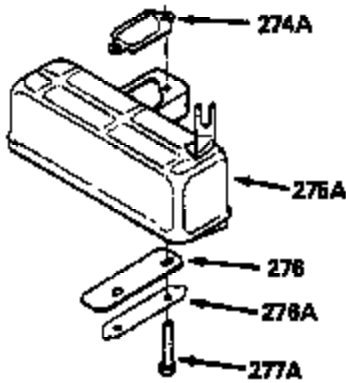

ILLUSTRATION SHOWS TYPICAL PARTS ONLY. ORDER BY PART NUMBER. PARTS NOT LISTED ARE SUPPLIED BY OEM.

VIEW 2 OF 2

Ref #	Part Number	Qty	Description
	92 650815		Belleville Washer
	93 650390		Flywheel Nut
189A	650911		Screw, Torx T-30, 1/4-20 x 5/8" (As r eq.)
261B	650854		Washer
274A	510257		Exhaust Gasket
275A	390310		Muffler
276A	390312		Locking Plate
	276 390311		Support Plate
277A	650488		Screw, 1/4-20 x 1-1/4"
316A	450235		Mesh Screen
	350 570682		Primer Bulb
	351 570656		Primer Line
370E	36260		Primer Decal