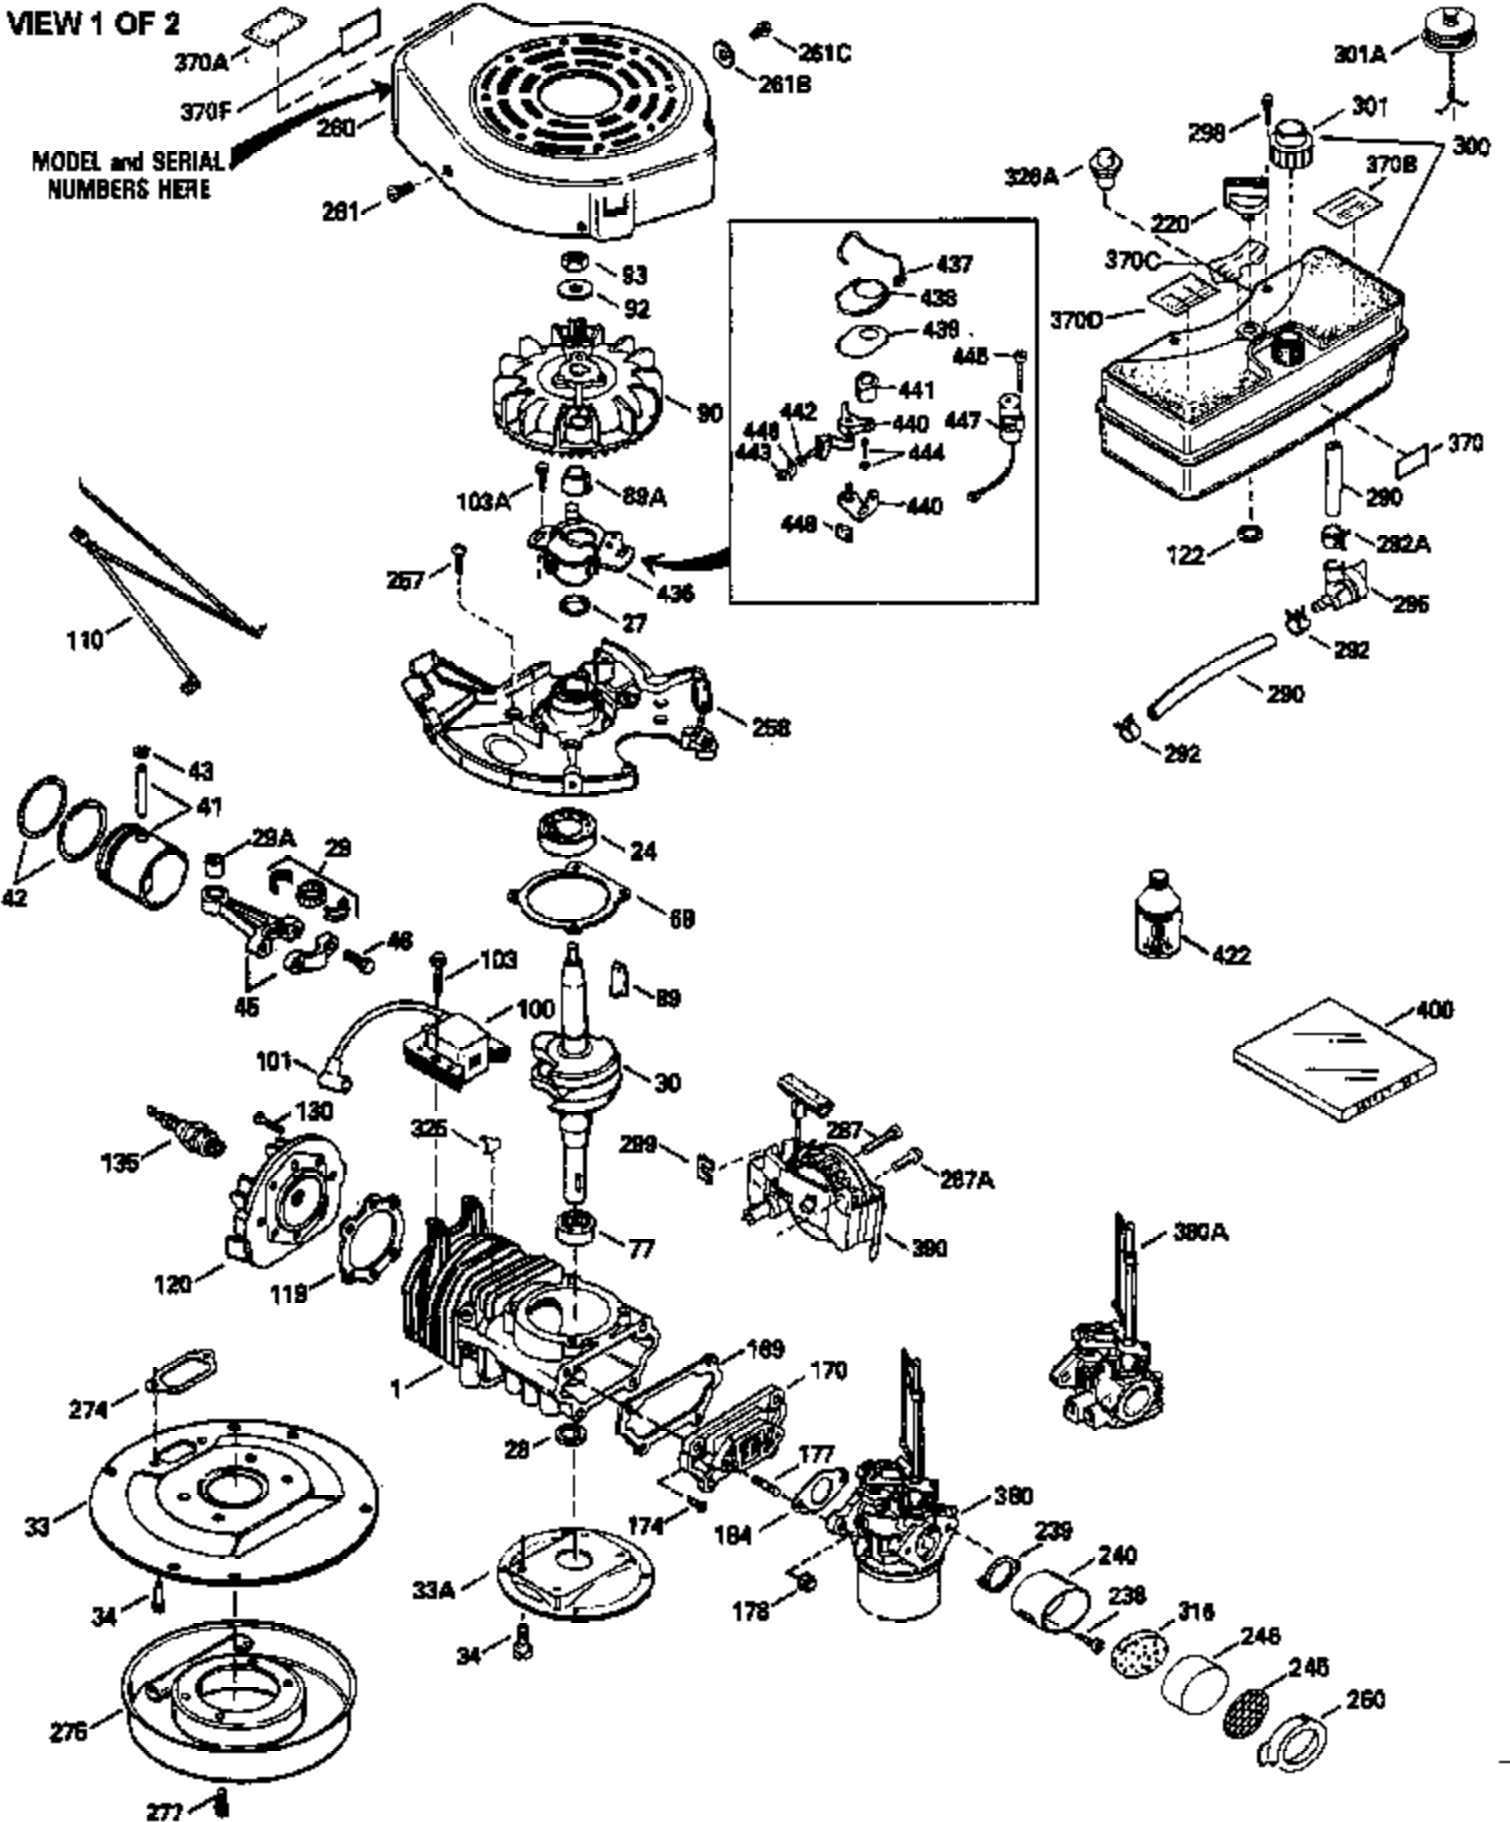

ILLUSTRATION SHOWS TYPICAL PARTS ONLY. ORDER BY PART NUMBER. PARTS NOT LISTED ARE SUPPLIED BY OEM.

VIEW 1 OF 2

MODEL and SERIAL
NUMBERS HERE

Ref #	Part Number	Qty	Description
	1		Cylinder (Order s/b if replacement is req.)
24	530110		Ball Bearing
27	510319		Oil Seal
28	28427		Oil Seal
29	530150		Needle Bearing & Liner Set (37 Needle s)
29A	530104A		Cartridge Bearing
30	290555		Crankshaft
30	330177		Adapter Plate (8" B.C.)
34	650797		Screw, 5/16-18 x 1/2"
41	310272A		Piston & Pin Ass'y. (.010" OS)
41	310283A		Piston & Pin Ass'y. (Std.)(Incl. 43)
42	310190		Ring Set (Std.)
42	310273		Ring Set (.010" OS)
43	310167		Piston Pin Retaining Ring
45	310235B		Connecting Rod Ass'y. (Incl. 29, 29A & 46)
46	650633		Connecting Rod Bolt
69	510292A		* Cylinder Cover Gasket
77	780097		Cartridge Bearing
89A	611032		Adapter Sleeve
90	611046A		Flywheel
92	650815		Belleville Washer
93	650390		Flywheel Nut
100	34443A		Solid State Ignition (Incl. 101)
100	730207		Magneto to Solid State Conversion Kit (Includes solid state module, solid state flywheel key, and instructions.)(Use as required on external ignition engines only.)
101	610118		Spark Plug Cover
103	650814		Screw, Torx T-15, 10-24 x 1"
110	611031		Ground Wire
119	510274A		* Cylinder Head Gasket
120	250240B		Cylinder Head
122	570641		Retaining Ring
130	650477		Screw, Torx T-30, 1/4-20 x 3/4"
135	33636		Resistor Spark Plug
169	510323A		* Cover Plate Gasket
170	470152A		Reed & Cover Plate (Incl. 178)
174	650579		Screw, Torx T-25, 10-24 x 1/2"
178	650456		Nut, 1/4-20
184	510110A		* Carburetor Gasket
220	570640		Control Knob
257	650911		Screw, Torx T-30, 1/4-20 x 5/8"
258	350408		Blower Housing Base (Incl. 27)
260	350403		Blower Housing
261	650958		Screw, 114-20 x 7/16"
261B	650854		Washer
274	510314		Exhaust Gasket
275	390300		Muffler
277	650911		Screw, Torx T-30, 1/4-20 x 5/8"
287A	650911		Screw, Torx T-30, 1/4-20 x 5/8"
287	30646		Screw, 1/4-20 x 1-3/8"
290	29774		Fuel Line
292	26460		Fuel Line Clamp
298	650803		Screw, 10-32 x 7/8"
300	410241		Fuel Tank (Incl. 301)
301	410238		Fuel Cap
370D	550212		Fuel Mix Decal
370B	550213		Warning Decal