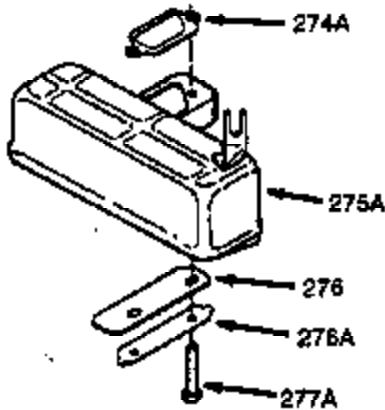

ILLUSTRATION SHOWS TYPICAL PARTS ONLY. ORDER BY PART NUMBER. PARTS NOT LISTED ARE SUPPLIED BY OEM.

VIEW 2 OF 2

Ref #	Part Number	Qty	Description
92	650815	1	Belleville Washer
93	650390	1	Flywheel Nut
189	650773	1	Screw, 1/4-20 x 1/2"
190	35831	1	Brake Lever
191	570658A	1	S.E. Brake Bracket (Incl. 195)
192	34966	1	Brake Control Link
193	34965	1	Brake Spring
194	32309	1	Retaining Ring
195	610973	1	Terminal
230	34338	1	Air Cleaner Gasket
238	650806	2	Screw, 10-32 x 5/8"
240	450234	1	Air Cleaner Body
245B	450235	1	Air Cleaner Filter
245	450236	1	Air Cleaner Filter
248	33008	1	Air Cleaner Tube
250	33007	1	Air Cleaner Cover
261A	650853	1	Screw, 1/4-20 x 1/2"
261B	650854	1	Washer
285	590551A	1	Starter Cup
326	450237	1	Plug
350	570682	1	Primer Assembly
351	570656	1	Primer Line
370C	36260	1	Primer Decal
370I	550213	1	Warning Decal
370K	36695	1	Starter Decal