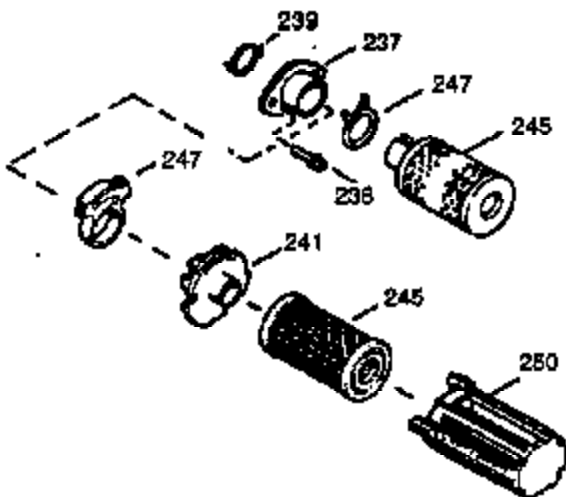

ILLUSTRATION SHOWS TYPICAL PARTS ONLY. ORDER BY PART NUMBER. PARTS NOT LISTED ARE SUPPLIED BY OEM.

VIEW 2 OF 2

Ref #	Part Number	Qty	Description
92	650815	1	Belleville Washer
93	650390	1	Flywheel Nut
189	650773	1	Screw, 1/4-20 x 1/2"
190	35831	1	Brake Lever
191	570658A	1	S.E. Brake Bracket (Incl. 195)
192	34966	1	Brake Control Link
193	34965	1	Brake Spring
194	32309	1	Retaining Ring
195	610973	1	Terminal
230	34338	1	Air Cleaner Gasket
238	650806	2	Screw, 10-32 x 5/8"
240	450234	1	Air Cleaner Body
245B	450235	1	Air Cleaner Filter
245	450236	1	Air Cleaner Filter
248	33008	1	Air Cleaner Tube
250	33007	1	Air Cleaner Cover
261A	650853	1	Screw, 1/4-20 x 1/2"
261B	650854	1	Washer
285	590551A	1	Starter Cup
326	450237	1	Plug
350	570682	1	Primer Assembly
351	570656	1	Primer Line
370C	36260	1	Primer Decal
370I	550213	1	Warning Decal
370K	36695	1	Starter Decal