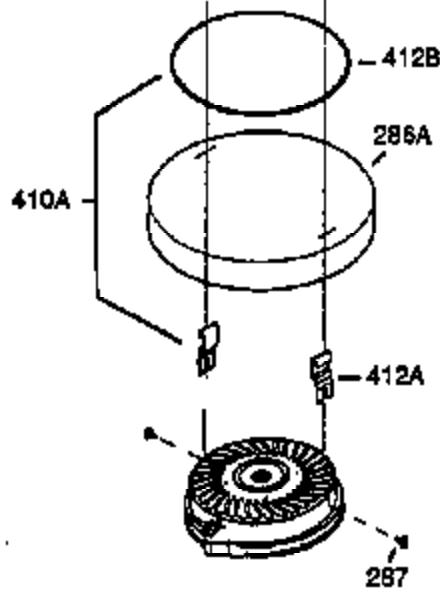

ILLUSTRATION SHOWS TYPICAL PARTS ONLY. ORDER BY PART NUMBER. PARTS NOT LISTED ARE SUPPLIED BY OEM.

VIEW 2 OF 2

Ref #	Part Number	Qty	Description
92	650815	1	Belleville Washer
93	650390	1	Flywheel Nut
189	650773	1	Screw, 1/4-20 x 1/2"
190	35831	1	Brake Lever
191	570658A	1	S.E. Brake Bracket (Incl. 195)
192	34966	1	Brake Control Link
193	34965	1	Brake Spring
194	32309	1	Retaining Ring
195	610973	1	Terminal
230	34338	1	Air Cleaner Gasket
238	650806	2	Screw, 10-32 x 5/8"
240	450234	1	Air Cleaner Body
245B	450235	1	Air Cleaner Filter
245	450236	1	Air Cleaner Filter
248	33008	1	Air Cleaner Tube
250	33007	1	Air Cleaner Cover
261A	650853	1	Screw, 1/4-20 x 1/2"
261B	650854	1	Washer
285	590551A	1	Starter Cup
326	450237	1	Plug
350	570682	1	Primer Assembly
351	570656	1	Primer Line
370C	36260	1	Primer Decal
370I	550213	1	Warning Decal
370K	36695	1	Starter Decal