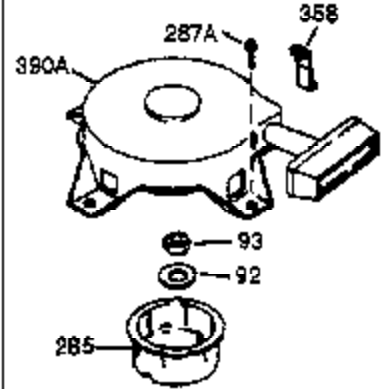

ILLUSTRATION SHOWS TYPICAL PARTS ONLY. ORDER BY PART NUMBER. PARTS NOT LISTED ARE SUPPLIED BY OEM.

VIEW 2 OF 2

Ref #	Part Number	Qty	Description
92	650815	1	Belleville Washer
93	650390	1	Flywheel Nut
189	650773	1	Screw, 1/4-20 x 1/2"
190	35831	1	Brake Lever
191	570658A	1	S.E. Brake Bracket (Incl. 195)
192	34966	1	Brake Control Link
193	34965	1	Brake Spring
194	32309	1	Retaining Ring
195	610973	1	Terminal
230	34338	1	Air Cleaner Gasket
238	650806	2	Screw, 10-32 x 5/8"
240	450234	1	Air Cleaner Body
245B	450235	1	Air Cleaner Filter
245	450236	1	Air Cleaner Filter
248	33008	1	Air Cleaner Tube
250	33007	1	Air Cleaner Cover
261A	650853	1	Screw, 1/4-20 x 1/2"
261B	650854	1	Washer
285	590551A	1	Starter Cup
326	450237	1	Plug
350	570682	1	Primer Assembly
351	570656	1	Primer Line
370C	36260	1	Primer Decal
370I	550213	1	Warning Decal
370K	36695	1	Starter Decal