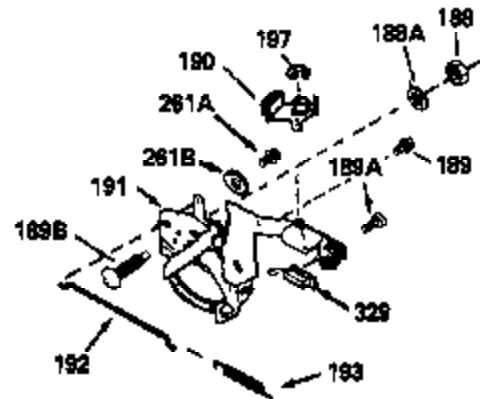

Ref #	Part Number	Qty	Description
370C	550224		Control Decal
370D	550212		Fuel Mix Decal
370F	35977		Caution Decal
380	632326		Carburetor (Incl. 184) (Refer to Division 5, Section A, page A1-42 or Fiche 23B, Grid F-13 for breakdown)
400	510295A		* Gasket Set (Incl. items marked *)
422	730227A		2-Cycle Oil (8 oz.)

ILLUSTRATION SHOWS TYPICAL PARTS ONLY. ORDER BY PART NUMBER. PARTS NOT LISTED ARE SUPPLIED BY OEM.

VIEW 2 OF 2