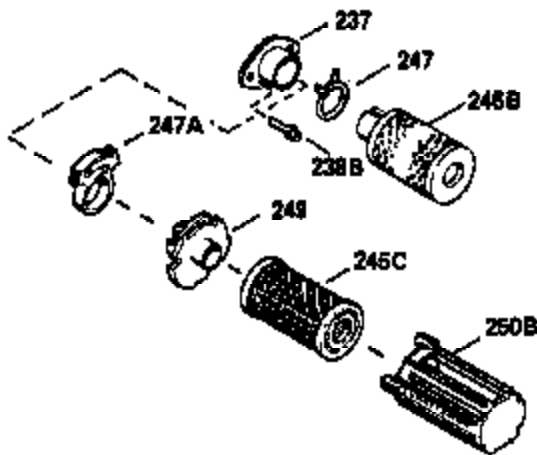

Ref #	Part Number	Qty	Description
370C	550224		Control Decal
370D	550212		Fuel Mix Decal
370F	35977		Caution Decal
380	632326		Carburetor (Incl. 184) (Refer to Division 5, Section A, page A1-42 or Fiche 23B, Grid F-13 for breakdown)
400	510295A		* Gasket Set (Incl. items marked *)
422	730227A		2-Cycle Oil (8 oz.)

ILLUSTRATION SHOWS TYPICAL PARTS ONLY. ORDER BY PART NUMBER. PARTS NOT LISTED ARE SUPPLIED BY OEM.

VIEW 2 OF 2