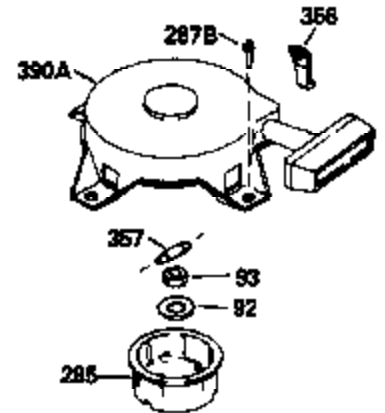

Ref #	Part Number	Qty	Description
370C	550224		Control Decal
370D	550212		Fuel Mix Decal
370F	35977		Caution Decal
380	632326		Carburetor (Incl. 184) (Refer to Division 5, Section A, page A1-42 or Fiche 23B, Grid F-13 for breakdown)
400	510295A		* Gasket Set (Incl. items marked *)
422	730227A		2-Cycle Oil (8 oz.)

ILLUSTRATION SHOWS TYPICAL PARTS ONLY. ORDER BY PART NUMBER. PARTS NOT LISTED ARE SUPPLIED BY OEM.

VIEW 2 OF 2