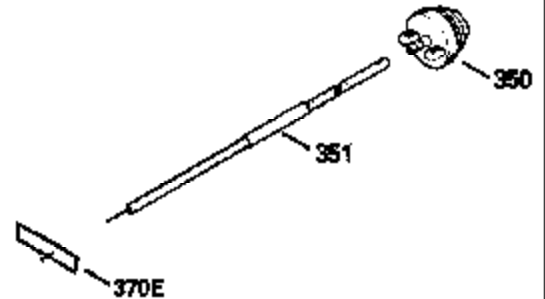

Ref #	Part Number	Qty	Description
370C	550224		Control Decal
370D	550212		Fuel Mix Decal
370F	35977		Caution Decal
380	632326		Carburetor (Incl. 184) (Refer to Division 5, Section A, page A1-42 or Fiche 23B, Grid F-13 for breakdown)
400	510295A		* Gasket Set (Incl. items marked *)
422	730227A		2-Cycle Oil (8 oz.)

ILLUSTRATION SHOWS TYPICAL PARTS ONLY. ORDER BY PART NUMBER. PARTS NOT LISTED ARE SUPPLIED BY OEM.

VIEW 2 OF 2