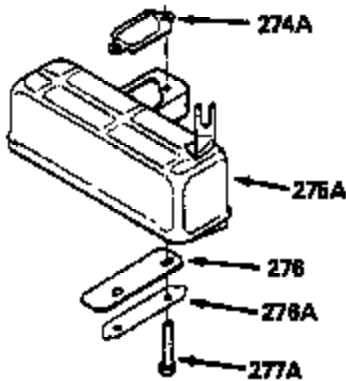

Ref #	Part Number	Qty	Description
370C	550224		Control Decal
370D	550212		Fuel Mix Decal
370F	35977		Caution Decal
380	632326		Carburetor (Incl. 184) (Refer to Division 5, Section A, page A1-42 or Fiche 23B, Grid F-13 for breakdown)
400	510295A		* Gasket Set (Incl. items marked *)
422	730227A		2-Cycle Oil (8 oz.)

ILLUSTRATION SHOWS TYPICAL PARTS ONLY. ORDER BY PART NUMBER. PARTS NOT LISTED ARE SUPPLIED BY OEM.

VIEW 2 OF 2