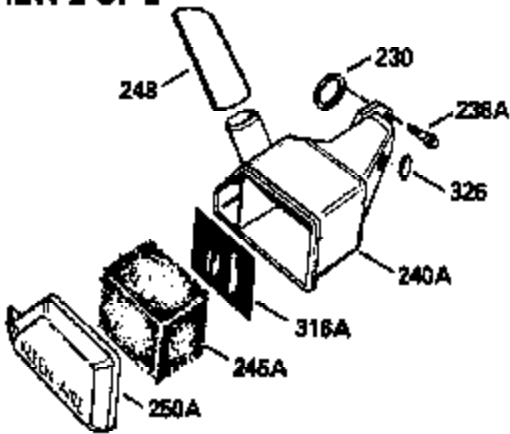

Ref #	Part Number	Qty	Description
370C	550224		Control Decal
370D	550212		Fuel Mix Decal
370F	35977		Caution Decal
380	632326		Carburetor (Incl. 184) (Refer to Division 5, Section A, page A1-42 or Fiche 23B, Grid F-13 for breakdown)
400	510295A		* Gasket Set (Incl. items marked *)
422	730227A		2-Cycle Oil (8 oz.)

ILLUSTRATION SHOWS TYPICAL PARTS ONLY. ORDER BY PART NUMBER. PARTS NOT LISTED ARE SUPPLIED BY OEM.

VIEW 2 OF 2