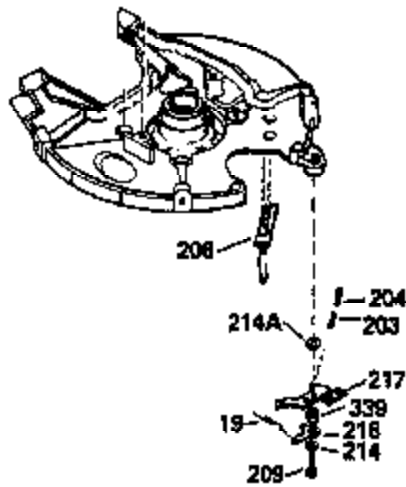

Ref #	Part Number	Qty	Description
370C	550224		Control Decal
370D	550212		Fuel Mix Decal
370F	35977		Caution Decal
380	632326		Carburetor (Incl. 184) (Refer to Division 5, Section A, page A1-42 or Fiche 23B, Grid F-13 for breakdown)
400	510295A		* Gasket Set (Incl. items marked *)
422	730227A		2-Cycle Oil (8 oz.)

ILLUSTRATION SHOWS TYPICAL PARTS ONLY. ORDER BY PART NUMBER. PARTS NOT LISTED ARE SUPPLIED BY OEM.

VIEW 2 OF 2