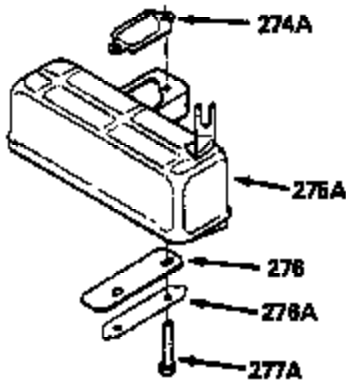

Ref #	Part Number	Qty	Description
370B	550213		Warning Decal
380	632326		Carburetor (Incl. 184) (Refer to Division 5, Section A, page A1-42 or Fiche 23B, Grid F-13 for breakdown)
400	510295A		* Gasket Set (Incl. items marked *)
422	730227A		2-Cycle Oil (8 oz.)

ILLUSTRATION SHOWS TYPICAL PARTS ONLY. ORDER BY PART NUMBER. PARTS NOT LISTED ARE SUPPLIED BY OEM.

VIEW 2 OF 2