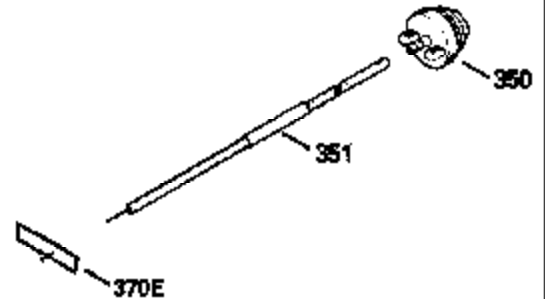

Ref #	Part Number	Qty	Description
370B	550213		Warning Decal
380	632326		Carburetor (Incl. 184) (Refer to Division 5, Section A, page A1-42 or Fiche 23B, Grid F-13 for breakdown)
400	510295A		* Gasket Set (Incl. items marked *)
422	730227A		2-Cycle Oil (8 oz.)

ILLUSTRATION SHOWS TYPICAL PARTS ONLY. ORDER BY PART NUMBER. PARTS NOT LISTED ARE SUPPLIED BY OEM.

VIEW 2 OF 2