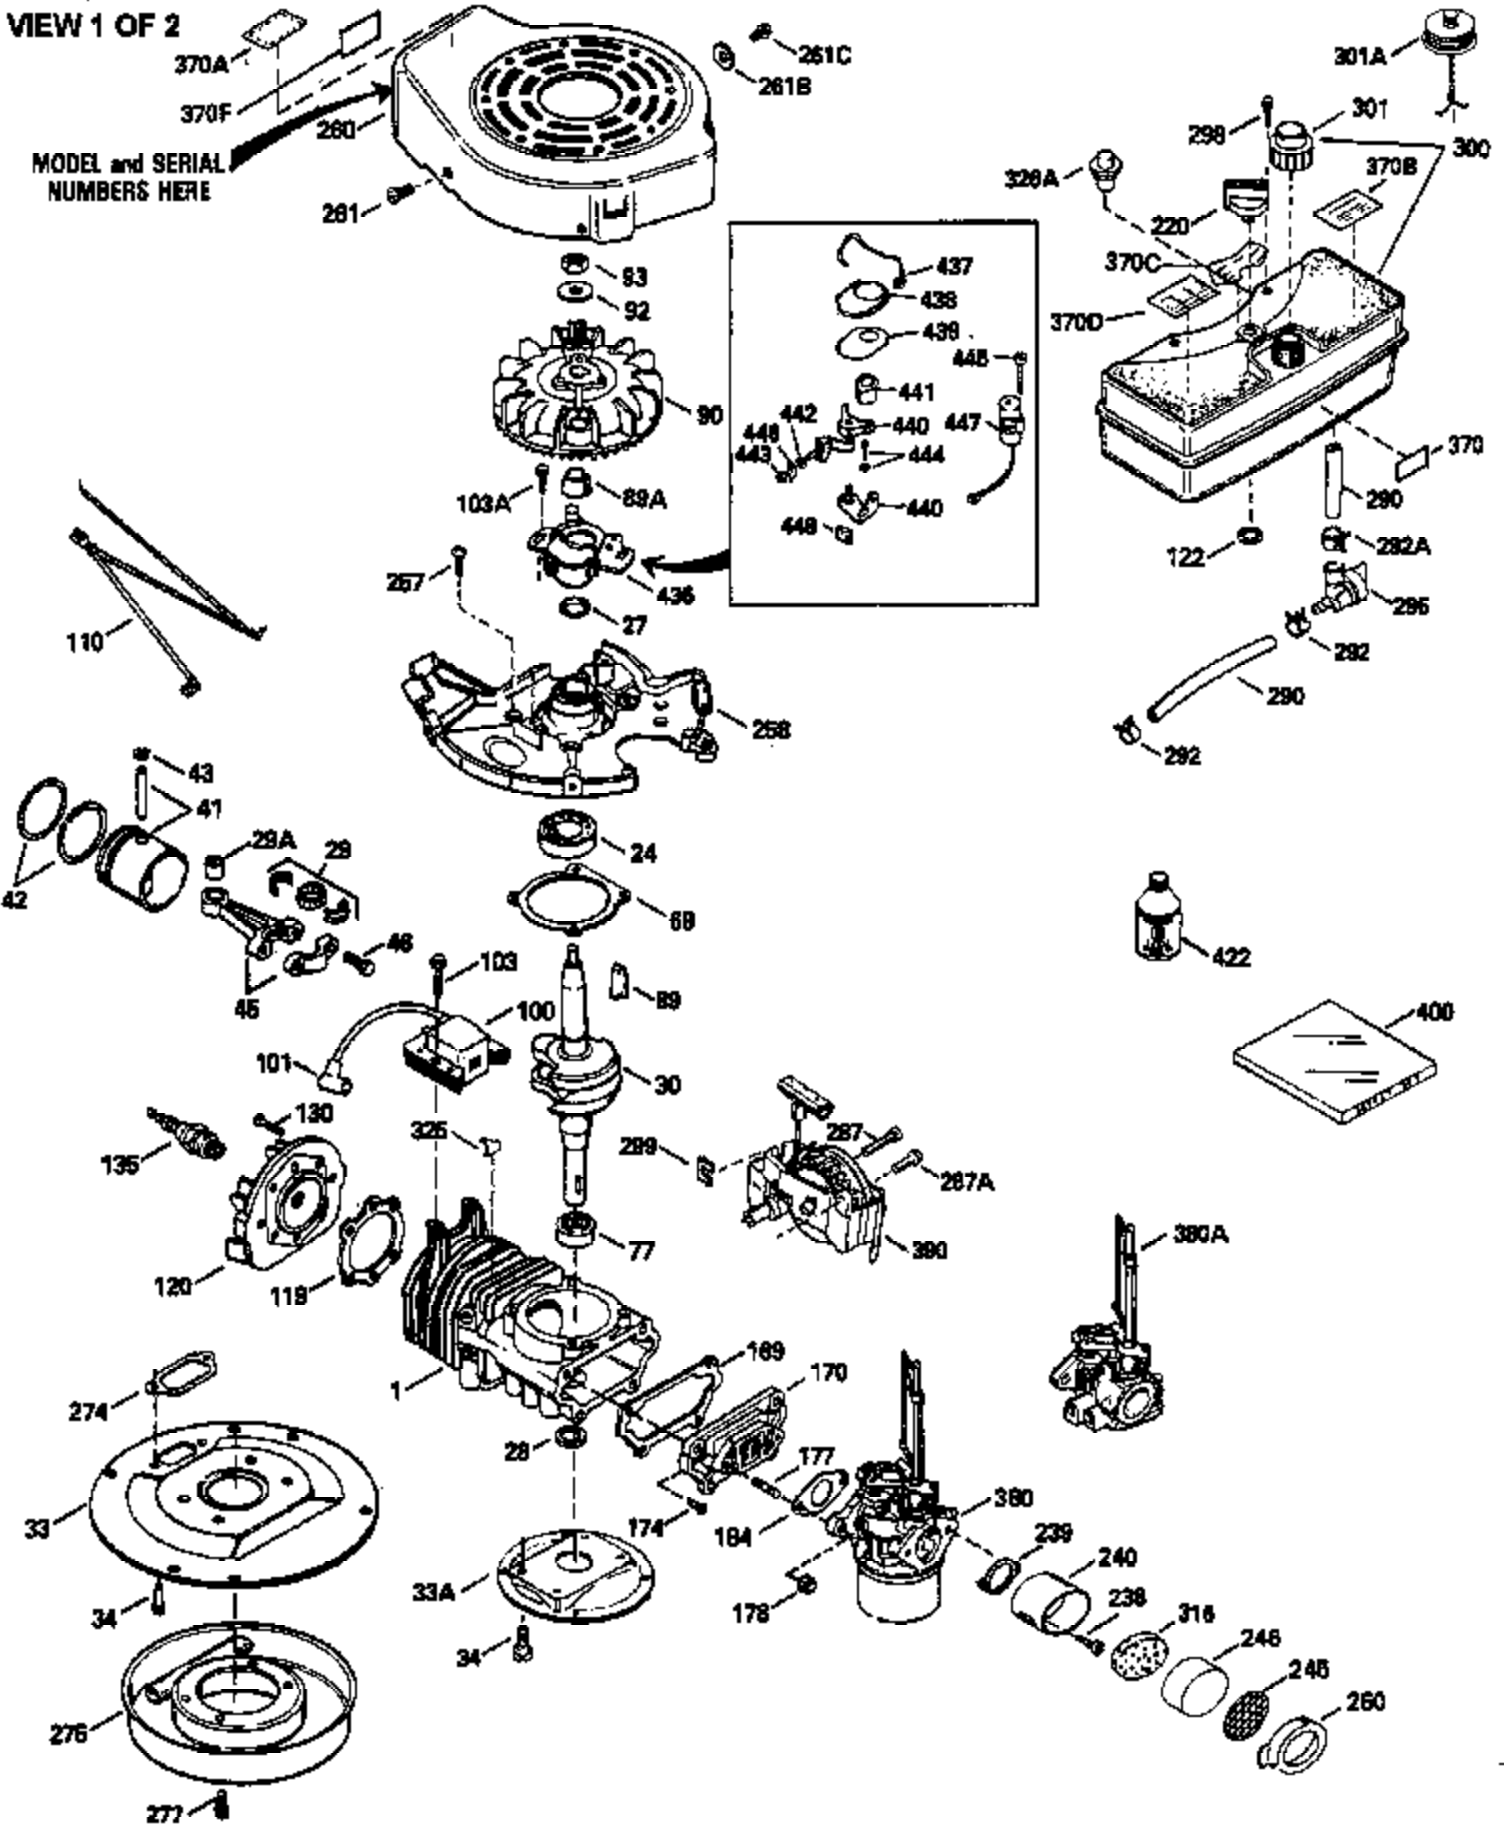

ILLUSTRATION SHOWS TYPICAL PARTS ONLY. ORDER BY PART NUMBER. PARTS NOT LISTED ARE SUPPLIED BY OEM.

VIEW 1 OF 2

MODEL and SERIAL
NUMBERS HERE

Ref #	Part Number	Qty	Description
	1		Cylinder (Order s/b if replacement is req.)
24	530110		Ball Bearing
27	510319		Oil Seal
28	28427		Oil Seal
29A	530104A		Cartridge Bearing
29	530150		Needle Bearing & Liner Set (37 Needle s)
30	290546		Crankshaft
30	330177		Adapter Plate (8" B.C.)
34	650797		Screw, 5/16-18 x 1/2"
41	310272A		Piston & Pin Ass'y. (.010" OS)
41	310283A		Piston & Pin Ass'y. (Std.)(Incl. 43)
42	310190		Ring Set (Std.)
42	310273		Ring Set (.010" OS)
43	310167		Piston Pin Retaining Ring
45	310235B		Connecting Rod Ass'y. (Incl. 29, 29A & 46)
46	650633		Connecting Rod Bolt
69	510292A		* Cylinder Cover Gasket
77	780097		Cartridge Bearing
89A	611032		Adapter Sleeve
90	611112		Flywheel
92	650815		Belleville Washer
93	650390		Flywheel Nut
100	34443A		Solid State Ignition (Incl. 101)
100	730207		Magneto to Solid State Conversion Kit (Includes solid state module, solid state flywheel key, and instructions.)(Use as required on external ignition engines only.)
101	610118		Spark Plug Cover
103	650814		Screw, Torx T-15, 10-24 x 1"
110	611059		Ground Wire
119	510274A		* Cylinder Head Gasket
120	250240B		Cylinder Head
122	570641		Retaining Ring
130	650477		Screw, Torx T-30, 1/4-20 x 3/4"
135	33636		Resistor Spark Plug
169	510323A		* Cover Plate Gasket
170	470152A		Reed & Cover Plate (Incl. 178)
174	650579		Screw, Torx T-25, 10-24 x 1/2"
178	650456		Nut, 1/4-20
184	510110A		* Carburetor Gasket
192	34966		Brake Control Link
220	570657		Control Knob
257	650911		Screw, Torx T-30, 1/4-20 x 5/8"
258	350427		Blower Housing Base (Incl. 27)
260	350418		Blower Housing
261	650958		Screw, 114-20 x 7/16"
261B	650854		Washer
261C	650773		Screw, 1/4-20 x 1/2"
274	510314		Exhaust Gasket
275	390300		Muffler
277	650911		Screw, Torx T-30, 1/4-20 x 5/8"
290	29774		Fuel Line
292	26460		Fuel Line Clamp
298	650803		Screw, 10-32 x 7/8"
300	410241		Fuel Tank (Incl. 301)
301	410238		Fuel Cap
370D	550212		Fuel Mix Decal
370C	550224		Control Decal