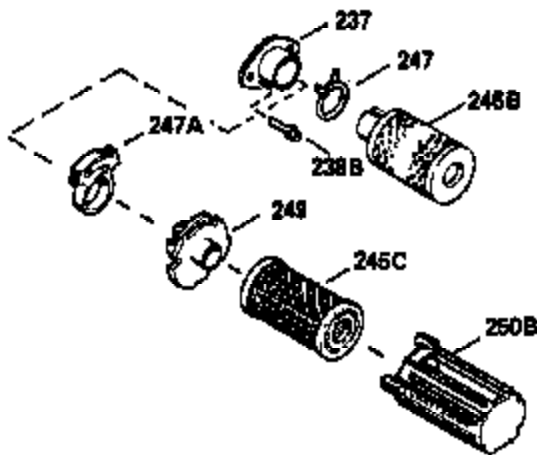

Ref #	Part Number	Qty	Description
370B	550213		Warning Decal
380	632326		Carburetor (Incl. 184) (Refer to Division 5, Section A, page A1-42 or Fiche 23B, Grid F-13 for breakdown)
400	510295A		* Gasket Set (Incl. items marked *)
422	730227A		2-Cycle Oil (8 oz.)

ILLUSTRATION SHOWS TYPICAL PARTS ONLY. ORDER BY PART NUMBER. PARTS NOT LISTED ARE SUPPLIED BY OEM.

VIEW 2 OF 2