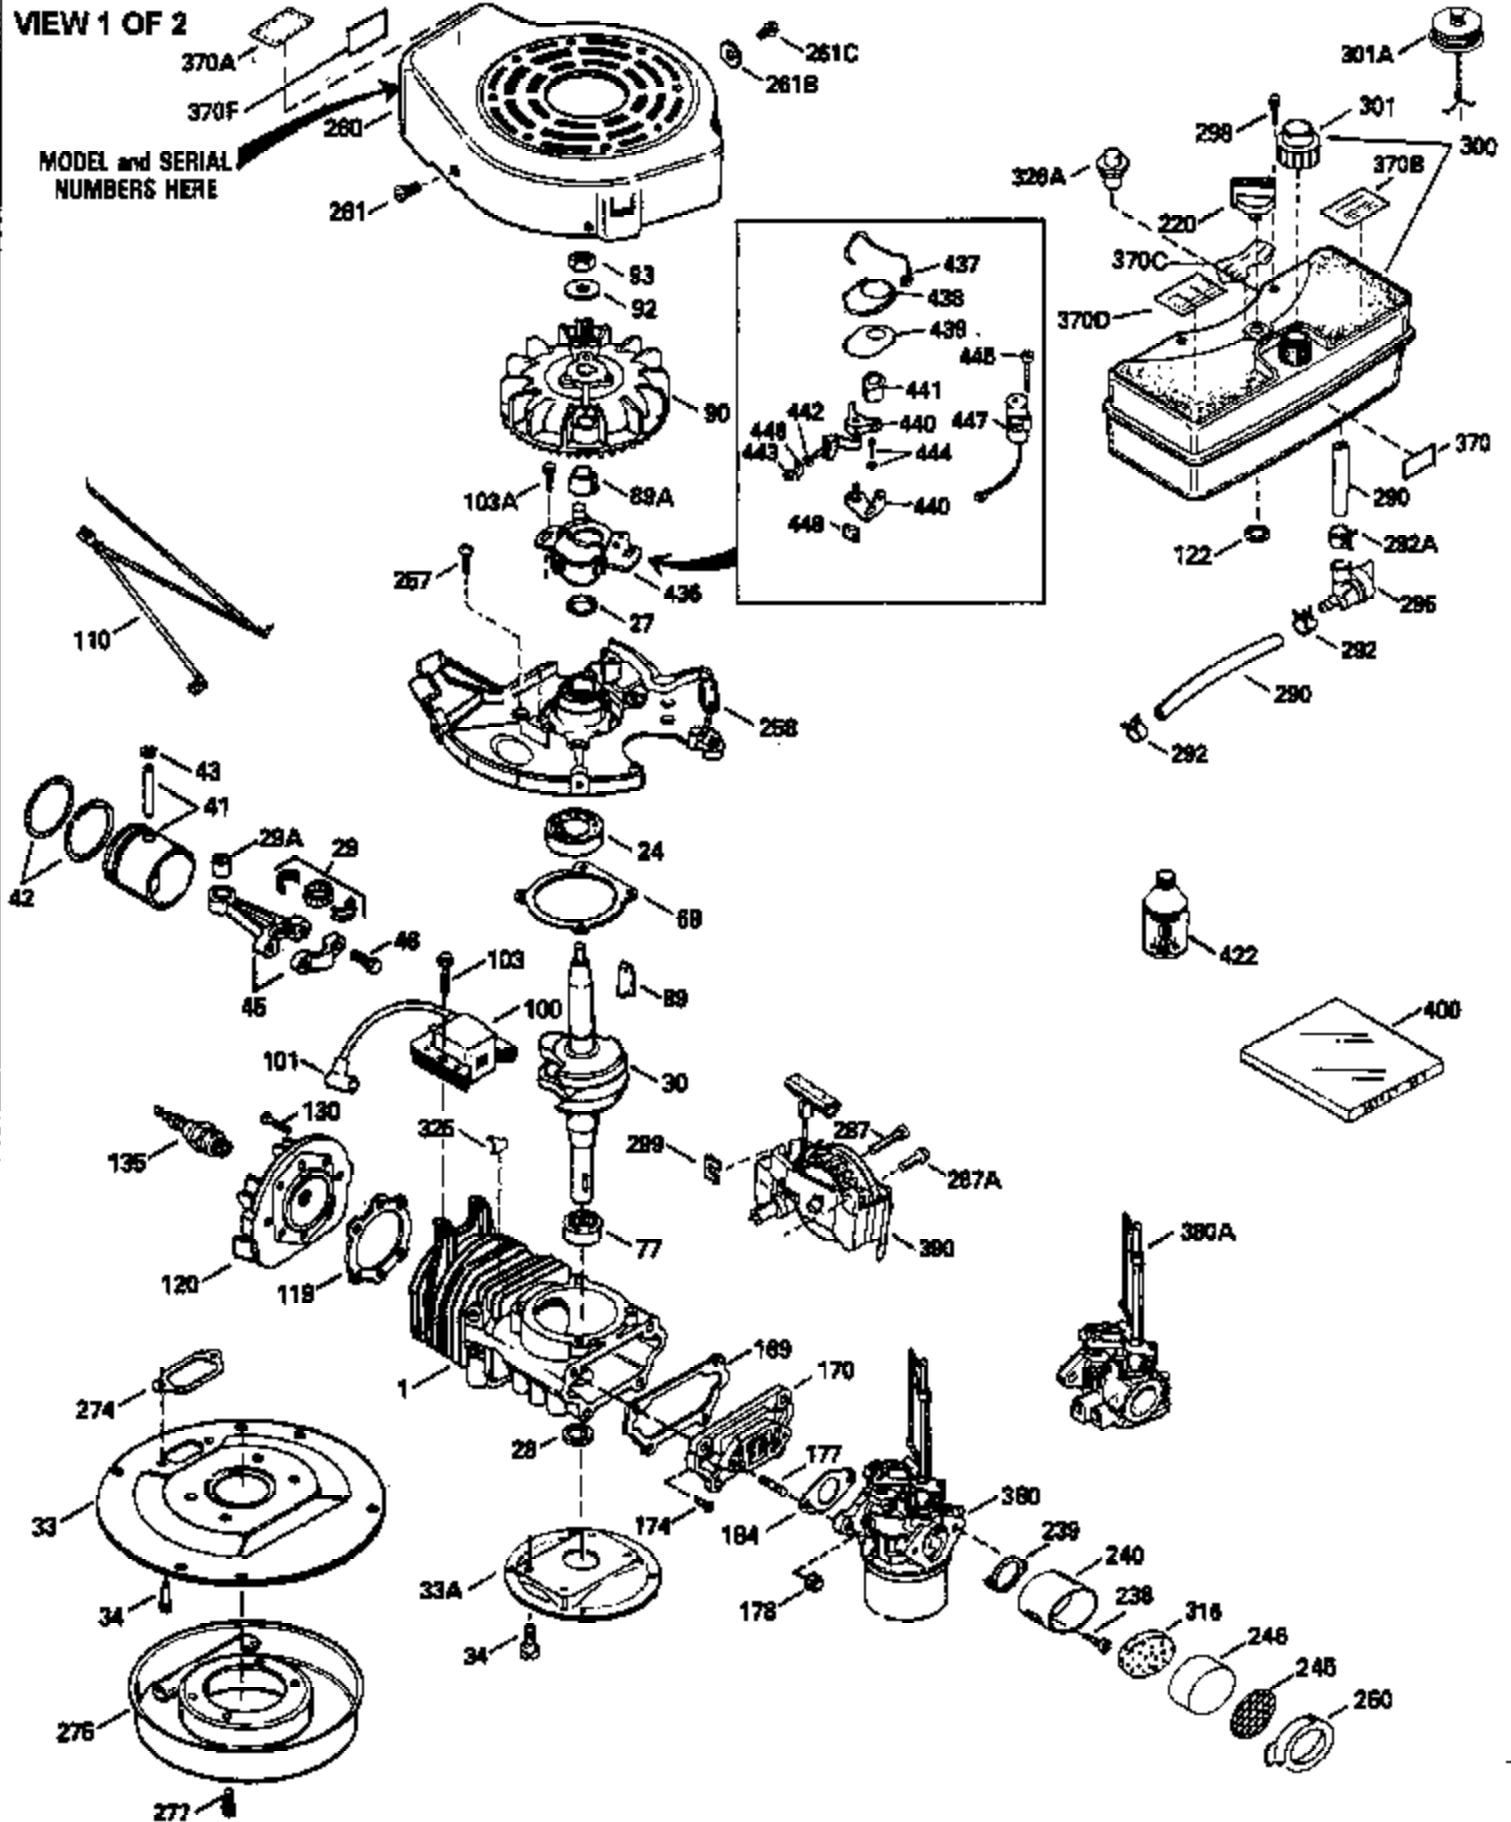

ILLUSTRATION SHOWS TYPICAL PARTS ONLY. ORDER BY PART NUMBER. PARTS NOT LISTED ARE SUPPLIED BY OEM.

VIEW 1 OF 2

MODEL and SERIAL
NUMBERS HERE

Ref #	Part Number	Qty	Description
	1		Cylinder (Order s/b if replacement is req.)
24	530110		Ball Bearing
27	510319		Oil Seal
28	28427		Oil Seal
29	530150		Needle Bearing & Liner Set (37 Needle s)
29A	530104A		Cartridge Bearing
30	290555		Crankshaft
30	330177		Adapter Plate (8" B.C.)
34	650797		Screw, 5/16-18 x 1/2"
41	310272A		Piston & Pin Ass'y. (.010" OS)
41	310283A		Piston & Pin Ass'y. (Std.)(Incl. 43)
42	310190		Ring Set (Std.)
42	310273		Ring Set (.010" OS)
43	310167		Piston Pin Retaining Ring
45	310235B		Connecting Rod Ass'y. (Incl. 29, 29A & 46)
46	650633		Connecting Rod Bolt
69	510292A		* Cylinder Cover Gasket
77	780097		Cartridge Bearing
89A	611032		Adapter Sleeve
90	611046A		Flywheel
92	650815		Belleville Washer
93	650390		Flywheel Nut
100	34443A		Solid State Ignition (Incl. 101)
100	730207		Magneto to Solid State Conversion Kit (Includes solid state module, solid state flywheel key, and instructions.)(Use as required on external ignition engines only.)
101	610118		Spark Plug Cover
103	650814		Screw, Torx T-15, 10-24 x 1"
110	611031		Ground Wire
119	510274A		* Cylinder Head Gasket
120	250240B		Cylinder Head
122	570641		Retaining Ring
130	650477		Screw, Torx T-30, 1/4-20 x 3/4"
135	33636		Resistor Spark Plug
169	510323A		* Cover Plate Gasket
170	470152A		Reed & Cover Plate (Incl. 178)
174	650579		Screw, Torx T-25, 10-24 x 1/2"
178	29752		Nut & Lock Washer, 1/4-28
184	510110A		* Carburetor Gasket
220	570640		Control Knob
257	650911		Screw, Torx T-30, 1/4-20 x 5/8"
258	350408		Blower Housing Base (Incl. 27)
260	350403		Blower Housing
261B	650854		Washer
261C	650773		Screw, 1/4-20 x 1/2"
261	650958		Screw, 1/4-20 x 7/16"
274	510314		Exhaust Gasket
275	390300		Muffler
277	650911		Screw, Torx T-30, 1/4-20 x 5/8"
287	30646		Screw, 1/4-20 x 1-3/8"
287A	650911		Screw, Torx T-30, 1/4-20 x 5/8"
290	34357		Fuel Line
292	26460		Fuel Line Clamp
298	650803		Screw, 10-32 x 7/8"
300	410241		Fuel Tank (Incl. 301)
301	410238		Fuel Cap
370B	550213		Warning Decal