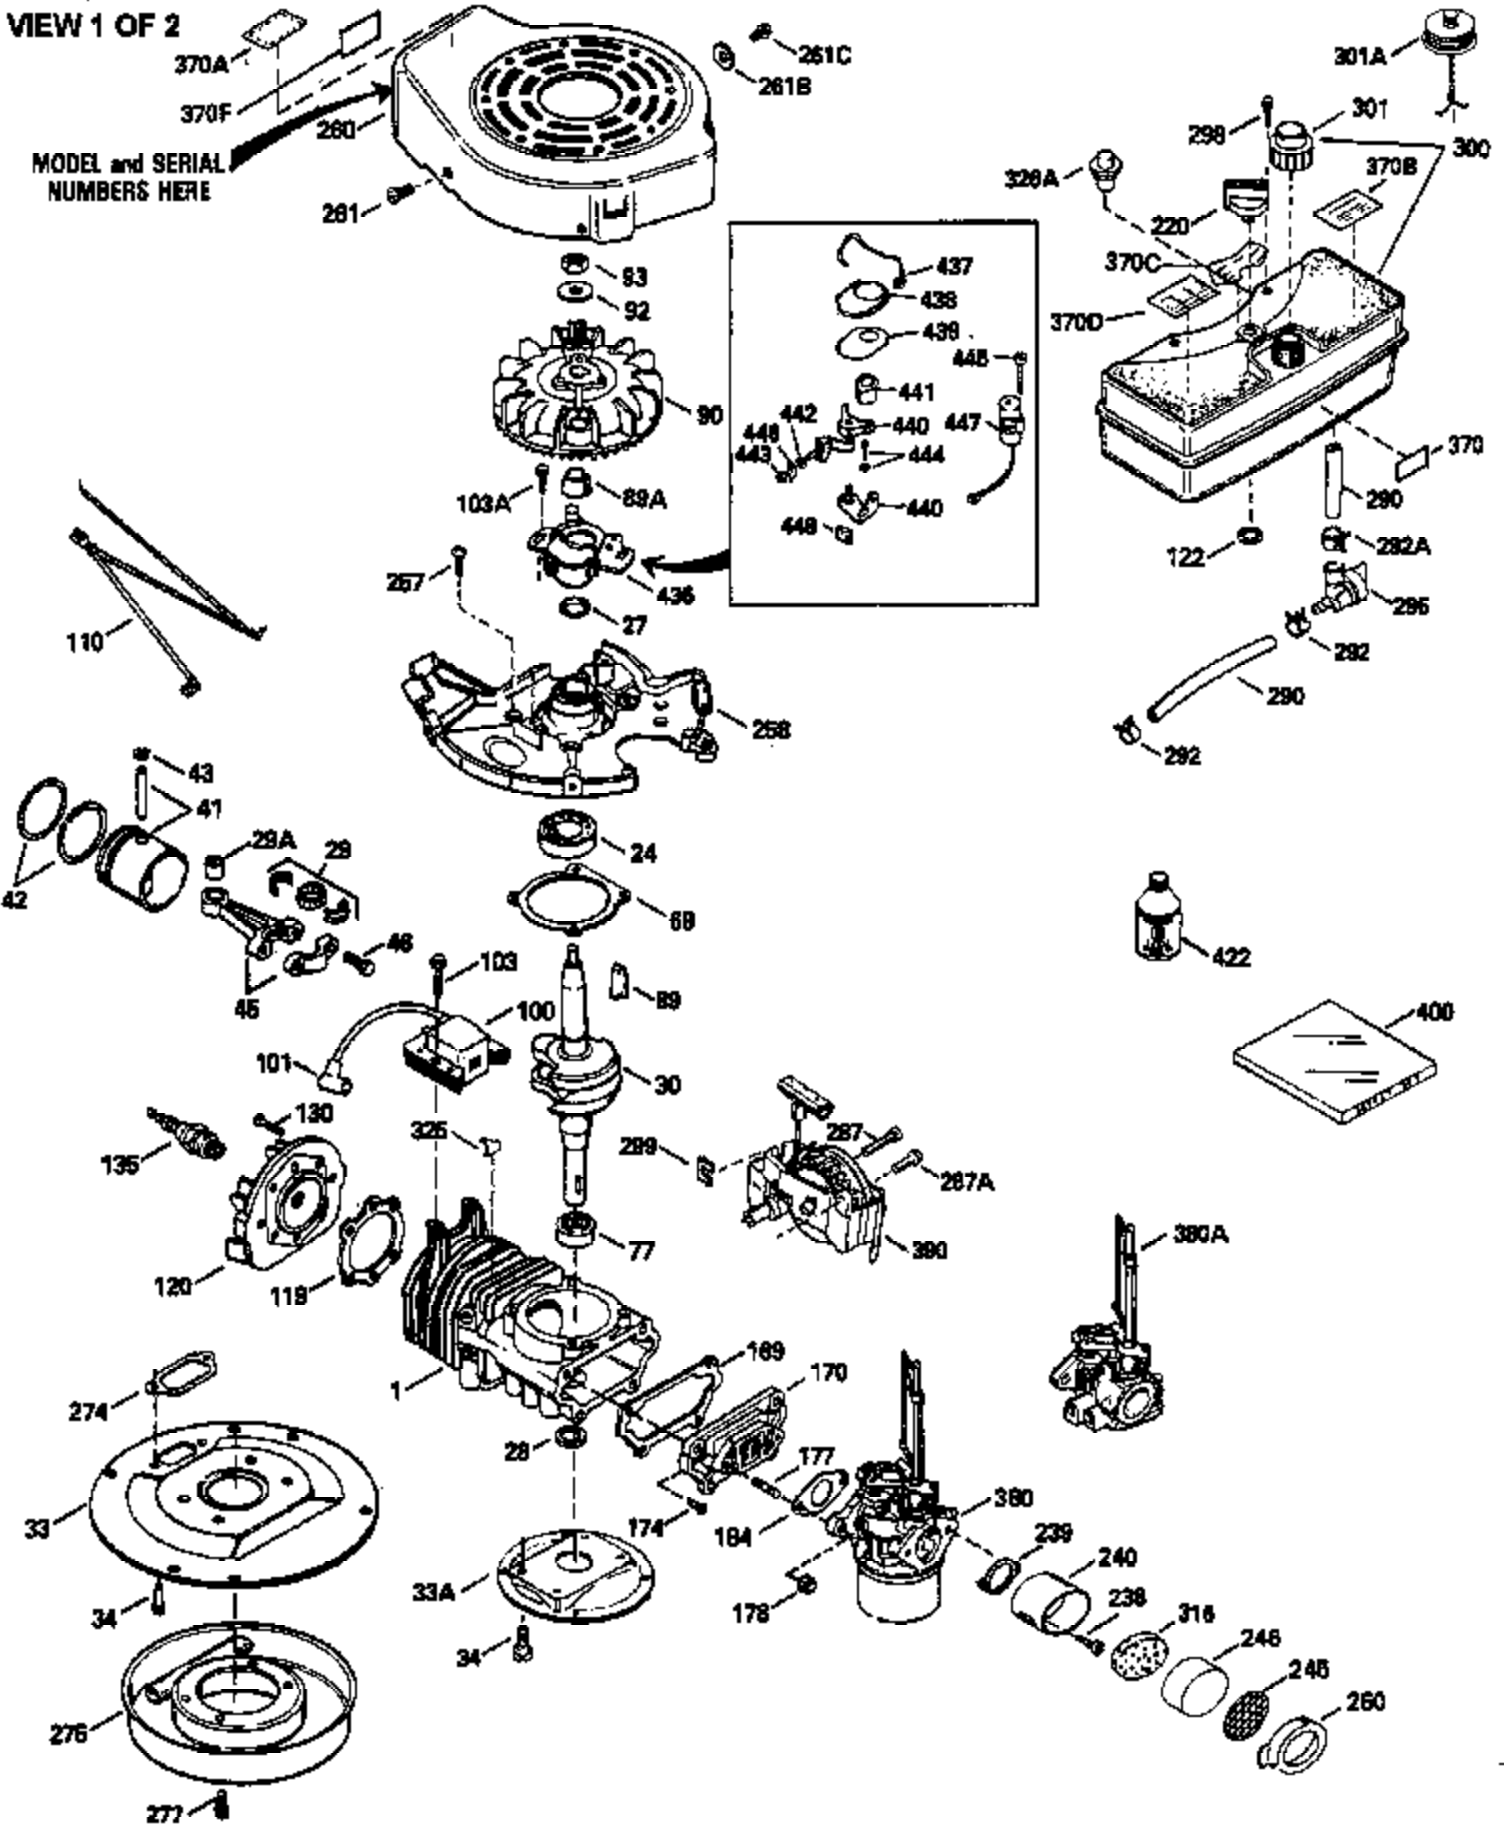

ILLUSTRATION SHOWS TYPICAL PARTS ONLY. ORDER BY PART NUMBER. PARTS NOT LISTED ARE SUPPLIED BY OEM.

VIEW 1 OF 2

MODEL and SERIAL
NUMBERS HERE

Ref #	Part Number	Qty	Description
	1		Cylinder (Order s/b if replacement is req.)
24	530110		Ball Bearing
27	510319		Oil Seal
28	28427		Oil Seal
29	530150		Needle Bearing & Liner Set (37 Needle s)
29A	530104A		Cartridge Bearing
30	290555		Crankshaft
30	330177		Adapter Plate (8" B.C.)
34	650797		Screw, 5/16-18 x 1/2"
41	310272A		Piston & Pin Ass'y. (.010" OS)
41	310283A		Piston & Pin Ass'y. (Std.)(Incl. 43)
42	310190		Ring Set (Std.)
42	310273		Ring Set (.010" OS)
43	310167		Piston Pin Retaining Ring
45	310235B		Connecting Rod Ass'y. (Incl. 29, 29A & 46)
46	650633		Connecting Rod Bolt
69	510292A		* Cylinder Cover Gasket
77	780097		Cartridge Bearing
89A	611032		Adapter Sleeve
90	611046A		Flywheel
92	650815		Belleville Washer
93	650390		Flywheel Nut
100	34443A		Solid State Ignition (Incl. 101)
100	730207		Magneto to Solid State Conversion Kit (Includes solid state module, solid state flywheel key, and instructions.)(Use as required on external ignition engines only.)
101	610118		Spark Plug Cover
103	650814		Screw, Torx T-15, 10-24 x 1"
110	611031		Ground Wire
119	510274A		* Cylinder Head Gasket
120	250240B		Cylinder Head
122	570641		Retaining Ring
130	650477		Screw, Torx T-30, 1/4-20 x 3/4"
135	33636		Resistor Spark Plug
169	510323A		* Cover Plate Gasket
170	470152A		Reed & Cover Plate (Incl. 178)
174	650579		Screw, Torx T-25, 10-24 x 1/2"
178	650456		Nut, 1/4-20
184	510110A		* Carburetor Gasket
220	570640		Control Knob
257	650911		Screw, Torx T-30, 1/4-20 x 5/8"
258	350408		Blower Housing Base (Incl. 27)
260	350403		Blower Housing
261	650958		Screw, 114-20 x 7/16"
261B	650854		Washer
274	510314		Exhaust Gasket
275	390300		Muffler
277	650911		Screw, Torx T-30, 1/4-20 x 5/8"
287A	650911		Screw, Torx T-30, 1/4-20 x 5/8"
287	30646		Screw, 1/4-20 x 1-3/8"
290	29774		Fuel Line
292	26460		Fuel Line Clamp
298	650803		Screw, 10-32 x 7/8"
300	410241		Fuel Tank (Incl. 301)
301	410238		Fuel Cap
370D	550212		Fuel Mix Decal
370B	550213		Warning Decal