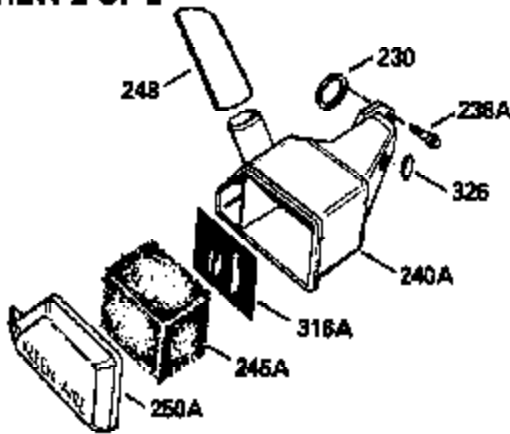

ILLUSTRATION SHOWS TYPICAL PARTS ONLY. ORDER BY PART NUMBER. PARTS NOT LISTED ARE SUPPLIED BY OEM.

VIEW 2 OF 2

Ref #	Part Number	Qty	Description
92	650815		Belleville Washer
93	650390		Flywheel Nut
189A	650911		Screw, Torx T-30, 1/4-20 x 5/8" (As r eq.)
261B	650854		Washer