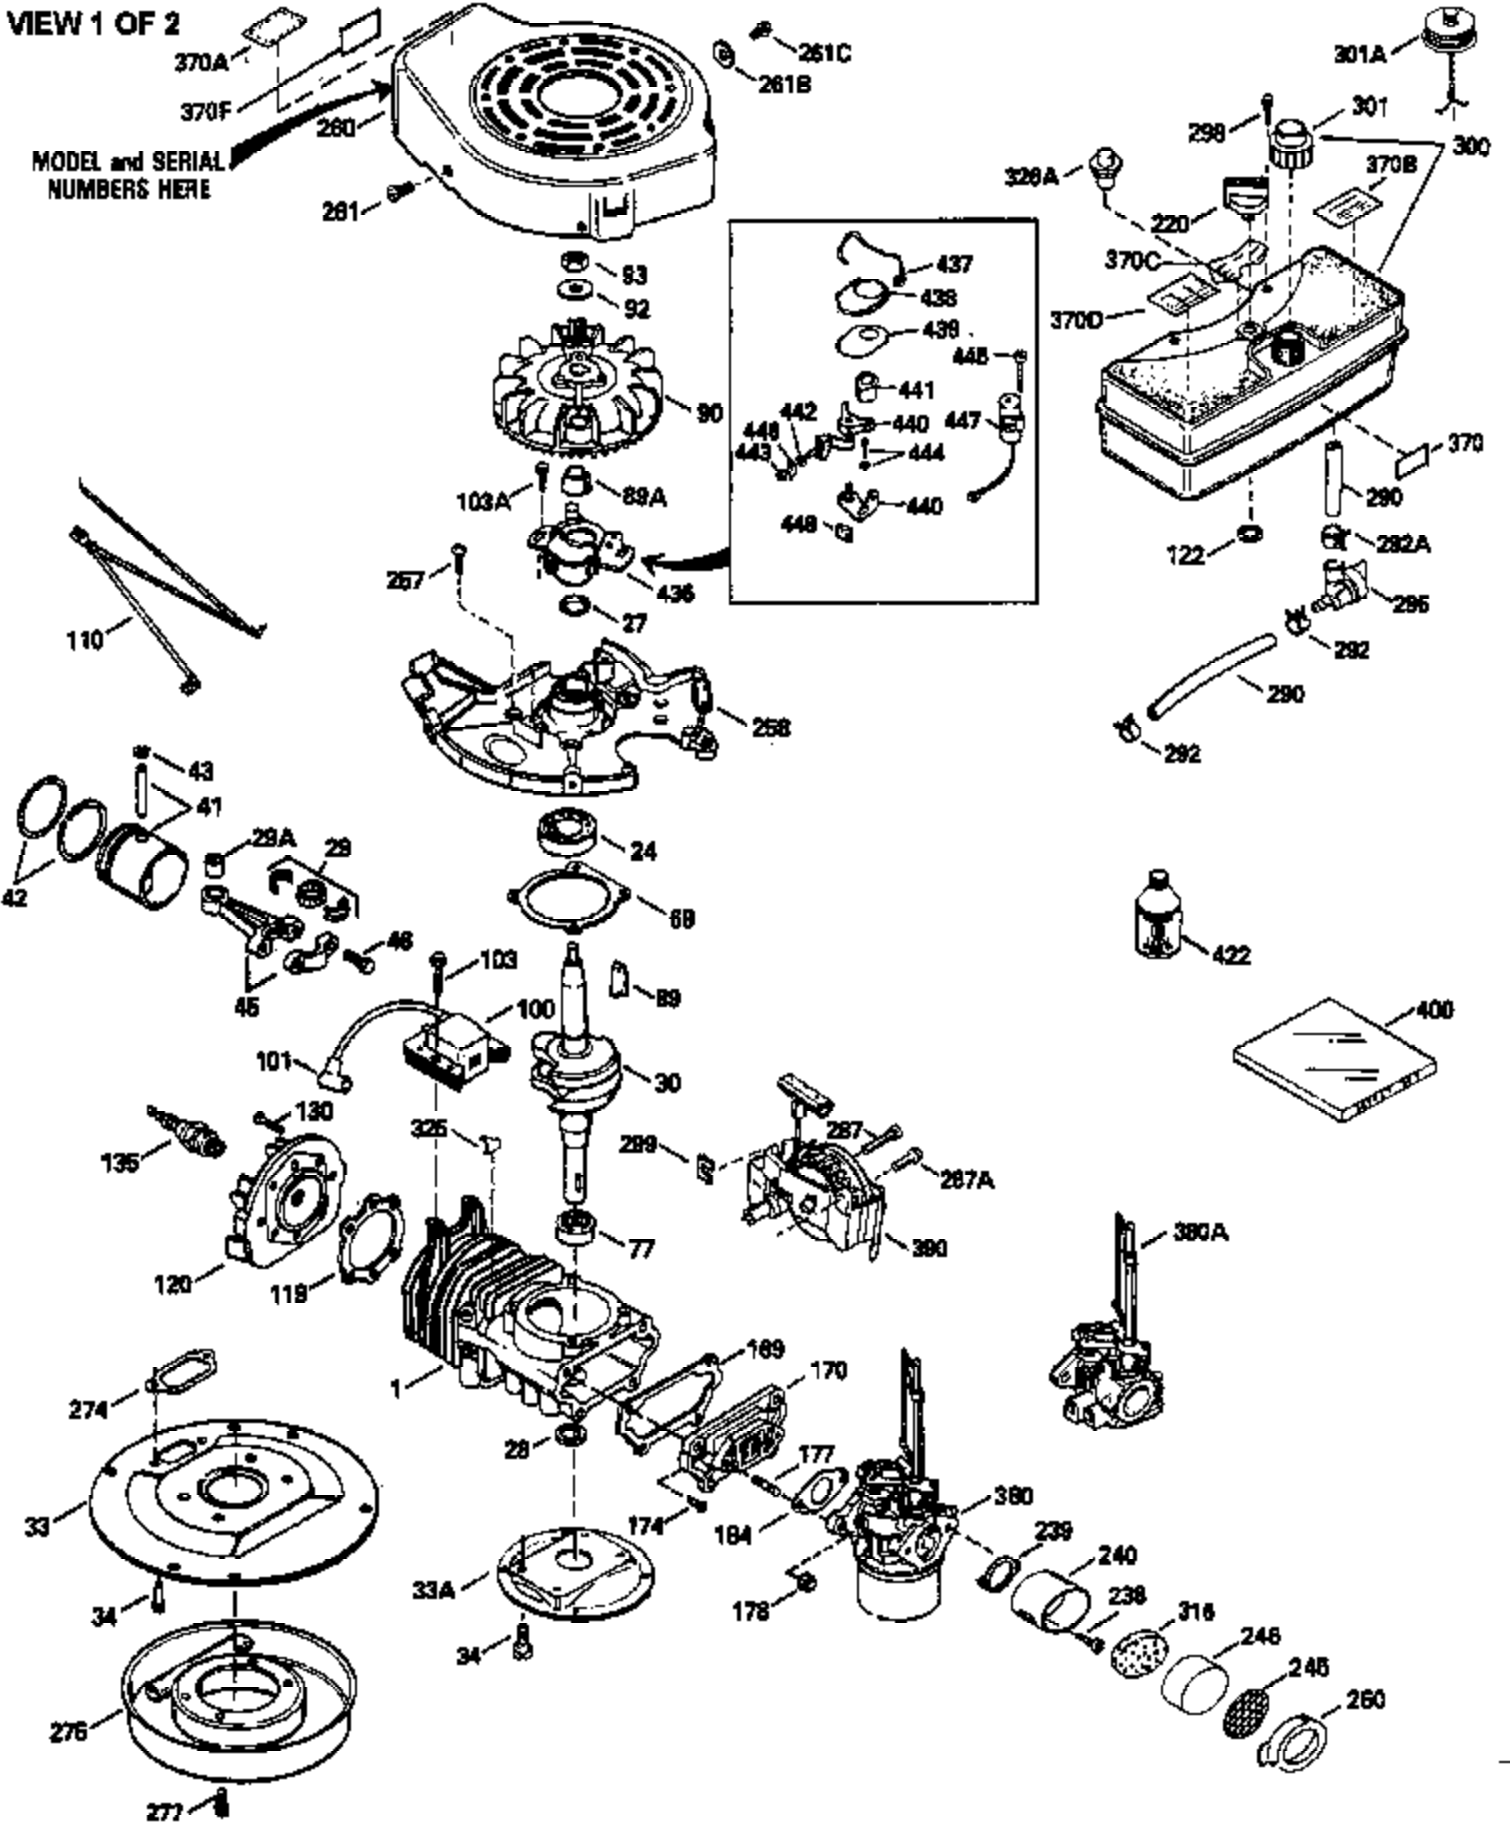

ILLUSTRATION SHOWS TYPICAL PARTS ONLY. ORDER BY PART NUMBER. PARTS NOT LISTED ARE SUPPLIED BY OEM.

VIEW 1 OF 2

MODEL and SERIAL
NUMBERS HERE

Ref #	Part Number	Qty	Description
	1		Cylinder (Order s/b if replacement is req.)
24	530110		Ball Bearing
27	510319		Oil Seal
28	28427		Oil Seal
29	530150		Needle Bearing & Liner Set (37 Needle s)
29A	530104A		Cartridge Bearing
30	290546		Crankshaft
30	330177		Adapter Plate (8" B.C.)
34	650797		Screw, 5/16-18 x 1/2"
41	310272A		Piston & Pin Ass'y. (.010" OS)
41	310283A		Piston & Pin Ass'y. (Std.)(Incl. 43)
42	310190		Ring Set (Std.)
42	310273		Ring Set (.010" OS)
43	310167		Piston Pin Retaining Ring
45	310235B		Connecting Rod Ass'y. (Incl. 29, 29A & 46)
46	650633		Connecting Rod Bolt
69	510292A		* Cylinder Cover Gasket
77	780097		Cartridge Bearing
89A	611032		Adapter Sleeve
90	611046A		Flywheel
92	650815		Belleville Washer
93	650390		Flywheel Nut
100	34443A		Solid State Ignition (Incl. 101)
100	730207		Magneto to Solid State Conversion Kit (Includes solid state module, solid state flywheel key, and instructions.)(Use as required on external ignition engines only.)
101	610118		Spark Plug Cover
103	650814		Screw, Torx T-15, 10-24 x 1"
110	611099		Ground Wire
119	510274A		* Cylinder Head Gasket
120	250240B		Cylinder Head
122	570641		Retaining Ring
130	650477		Screw, Torx T-30, 1/4-20 x 3/4"
135	33636		Resistor Spark Plug
169	510323A		* Cover Plate Gasket
170	470152A		Reed & Cover Plate (Incl. 178)
174	650579		Screw, Torx T-25, 10-24 x 1/2"
178	29752		Nut & Lock Washer, 1/4-28
184	510110A		* Carburetor Gasket
220	570640		Control Knob
239	510206A		Air Cleaner Gasket
240	450232		Air Cleaner Body
245	450205		Air Cleaner Element
246	450215		Air Cleaner Filter
250	450216		Air Cleaner Cover
257	650911		Screw, Torx T-30, 1/4-20 x 5/8"
258	350408		Blower Housing Base (Incl. 27)
260	350403		Blower Housing
261	650958		Screw, 114-20 x 7/16"
261B	650854		Washer
261C	650773		Screw, 1/4-20 x 1/2"
274	510314		Exhaust Gasket
275	390300		Muffler
277	650911		Screw, Torx T-30, 1/4-20 x 5/8"
287A	650911		Screw, Torx T-30, 1/4-20 x 5/8"
287	30646		Screw, 1/4-20 x 1-3/8"
290	34357		Fuel Line