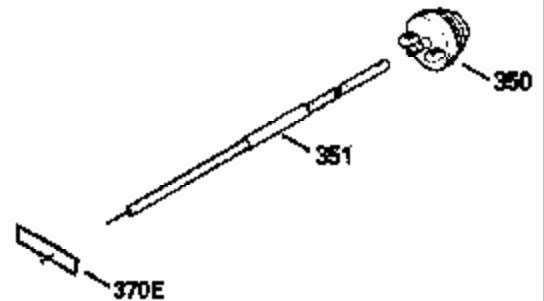

ILLUSTRATION SHOWS TYPICAL PARTS ONLY. ORDER BY PART NUMBER. PARTS NOT LISTED ARE SUPPLIED BY OEM.

VIEW 2 OF 2

Ref #	Part Number	Qty	Description
92	650815		Belleville Washer
93	650390		Flywheel Nut
189A	650911		Screw, Torx T-30, 1/4-20 x 5/8" (As r eq.)
261B	650854		Washer